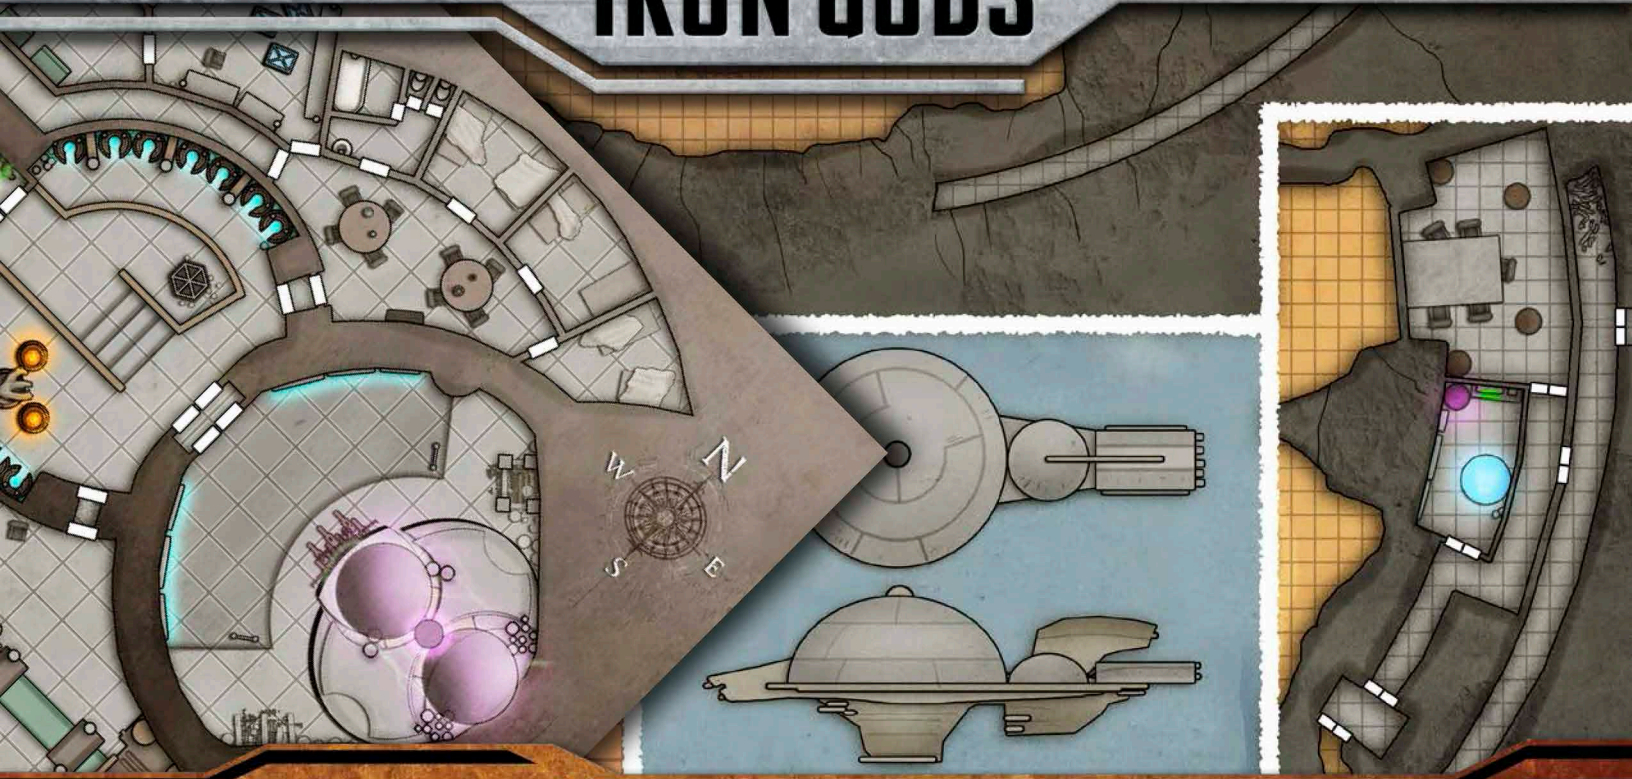

PATHFINDER[®]

ADVENTURE PATH[™]

IRON GODS

INTERACTIVE MAPS © PART 1 OF 6

FIRES OF CREATION

Cartography by Robert Lazzaretti

FOUNDRY TAVERN

1 SQUARE = 5 FEET

A. BLACK HILL CAVES

1 SQUARE = 5 FEET

FOUNDRY TAVERN

1 SQUARE = 5 FEET

A. BLACK HILL CAVES

1 SQUARE = 5 FEET

B. HABITAT DOME

1 SQUARE = 5 FEET

0123456789

B. HABITAT DOME

1 SQUARE = 5 FEET

0123456789

C. SCIENCE DECK

1 SQUARE = 5 FEET

GARMEN'S WAREHOUSE

1 SQUARE = 5 FEET

C. SCIENCE DECK

1 SQUARE = 5 FEET

GARMEN'S WAREHOUSE

1 SQUARE = 5 FEET

D. ENGINEERING DECK

D. ENGINEERING DECK

1 SQUARE = 5 FEET

TORCH