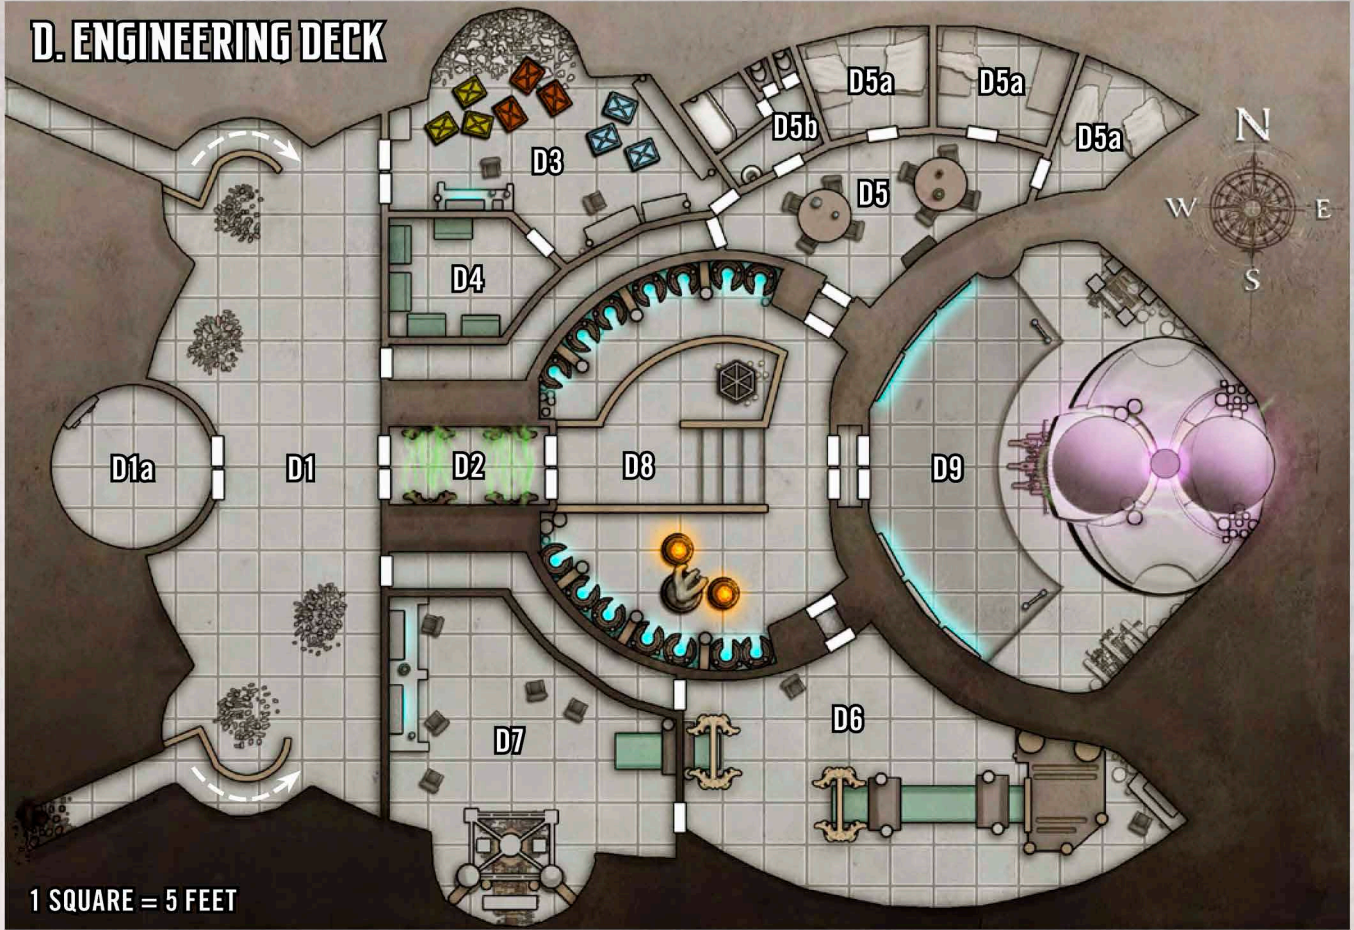

A. BLACK HILL CAVES

1 SQUARE = 5 FEET

FOUNDRY TAVERN

1 SQUARE = 5 FEET

A. BLACK HILL CAVES

1 SQUARE = 5 FEET

B. HABITAT DOME

1 SQUARE = 5 FEET

0123456789

B. HABITAT DOME

1 SQUARE = 5 FEET

0123456789

C. SCIENCE DECK

1 SQUARE = 5 FEET

GARMEN'S WAREHOUSE

1 SQUARE = 5 FEET

C. SCIENCE DECK

1 SQUARE = 5 FEET

GARMEN'S WAREHOUSE

1 SQUARE = 5 FEET

D. ENGINEERING DECK

D. ENGINEERING DECK

1 SQUARE = 5 FEET

TORCH