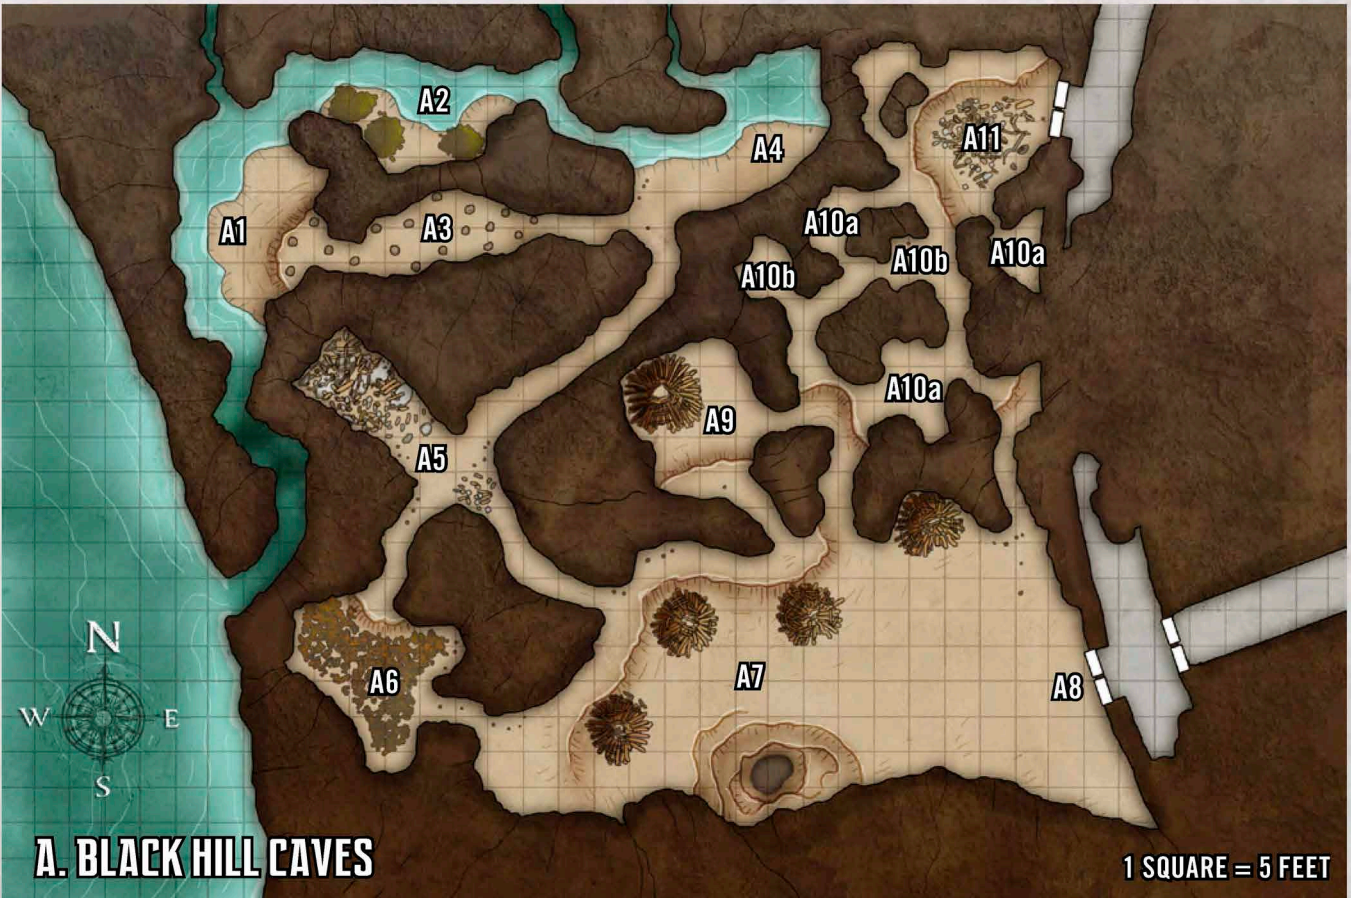

PATHFINDER[®]

ADVENTURE PATH[™]

IRON GODS

INTERACTIVE MAPS © PART 1 OF 6

FIRES OF CREATION

Cartography by Robert Lazzaretti

FOUNDRY TAVERN

1 SQUARE = 5 FEET

A. BLACK HILL CAVES

1 SQUARE = 5 FEET

FOUNDRY TAVERN

1 SQUARE = 5 FEET

A. BLACK HILL CAVES

1 SQUARE = 5 FEET

B. HABITAT DOME

1 SQUARE = 5 FEET

0123456789

B. HABITAT DOME

1 SQUARE = 5 FEET

0123456789

C. SCIENCE DECK

1 SQUARE = 5 FEET

GARMEN'S WAREHOUSE

1 SQUARE = 5 FEET

C. SCIENCE DECK

1 SQUARE = 5 FEET

GARMEN'S WAREHOUSE

1 SQUARE = 5 FEET

D. ENGINEERING DECK

D. ENGINEERING DECK

1 SQUARE = 5 FEET

TORCH