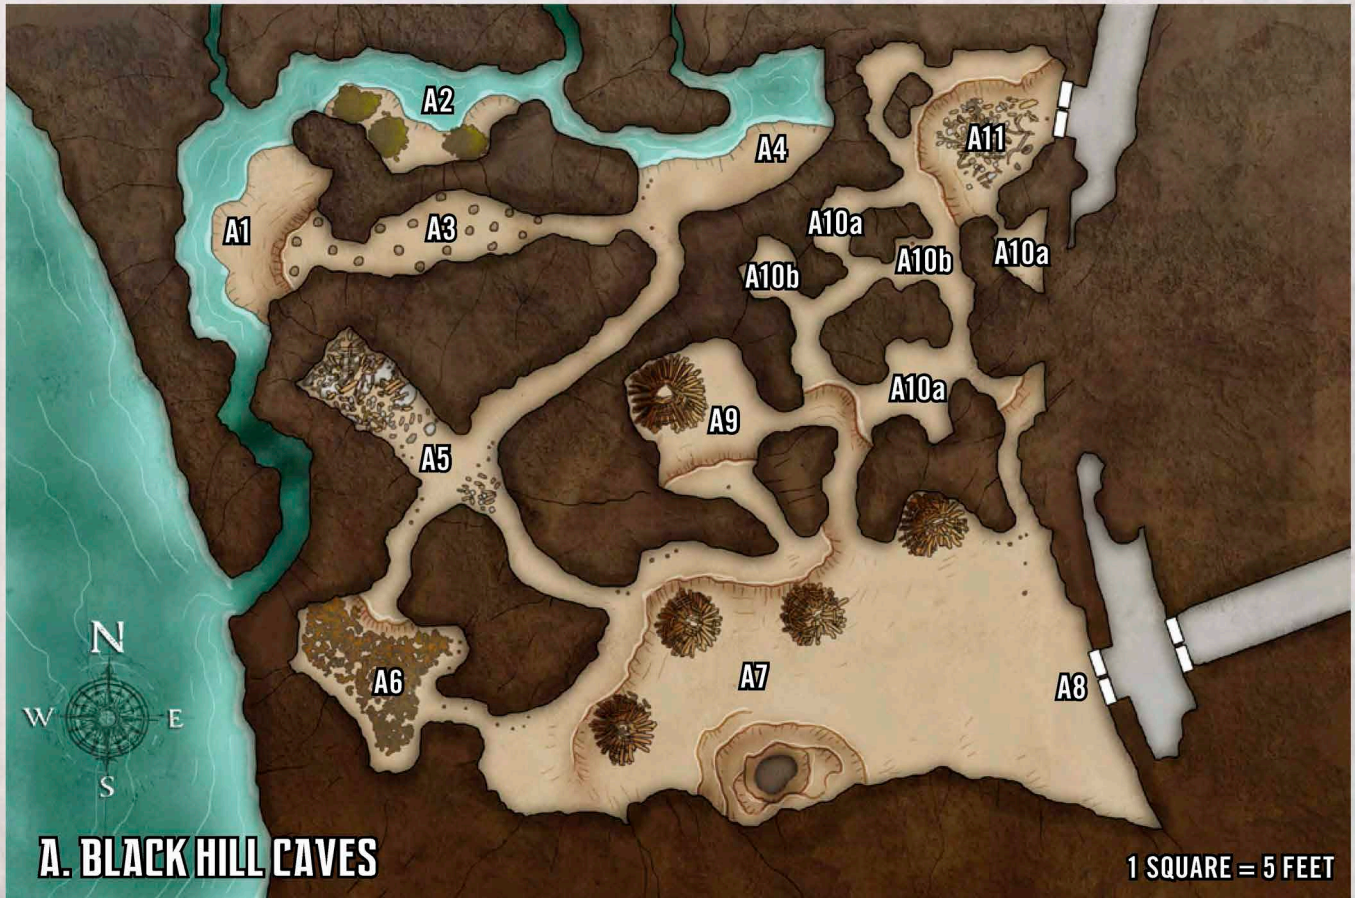

PATHFINDER[®]

ADVENTURE PATH[™]

IRON GODS

INTERACTIVE MAPS © PART 1 OF 6

FIRES OF CREATION

Cartography by Robert Lazzaretti

FOUNDRY TAVERN

1 SQUARE = 5 FEET

A. BLACK HILL CAVES

1 SQUARE = 5 FEET

FOUNDRY TAVERN

1 SQUARE = 5 FEET

A. BLACK HILL CAVES

1 SQUARE = 5 FEET

B. HABITAT DOME

1 SQUARE = 5 FEET

0123456789

B. HABITAT DOME

1 SQUARE = 5 FEET

0123456789

C. SCIENCE DECK

1 SQUARE = 5 FEET

GARMEN'S WAREHOUSE

1 SQUARE = 5 FEET

C. SCIENCE DECK

1 SQUARE = 5 FEET

GARMEN'S WAREHOUSE

1 SQUARE = 5 FEET

D. ENGINEERING DECK

D. ENGINEERING DECK

1 SQUARE = 5 FEET

TORCH