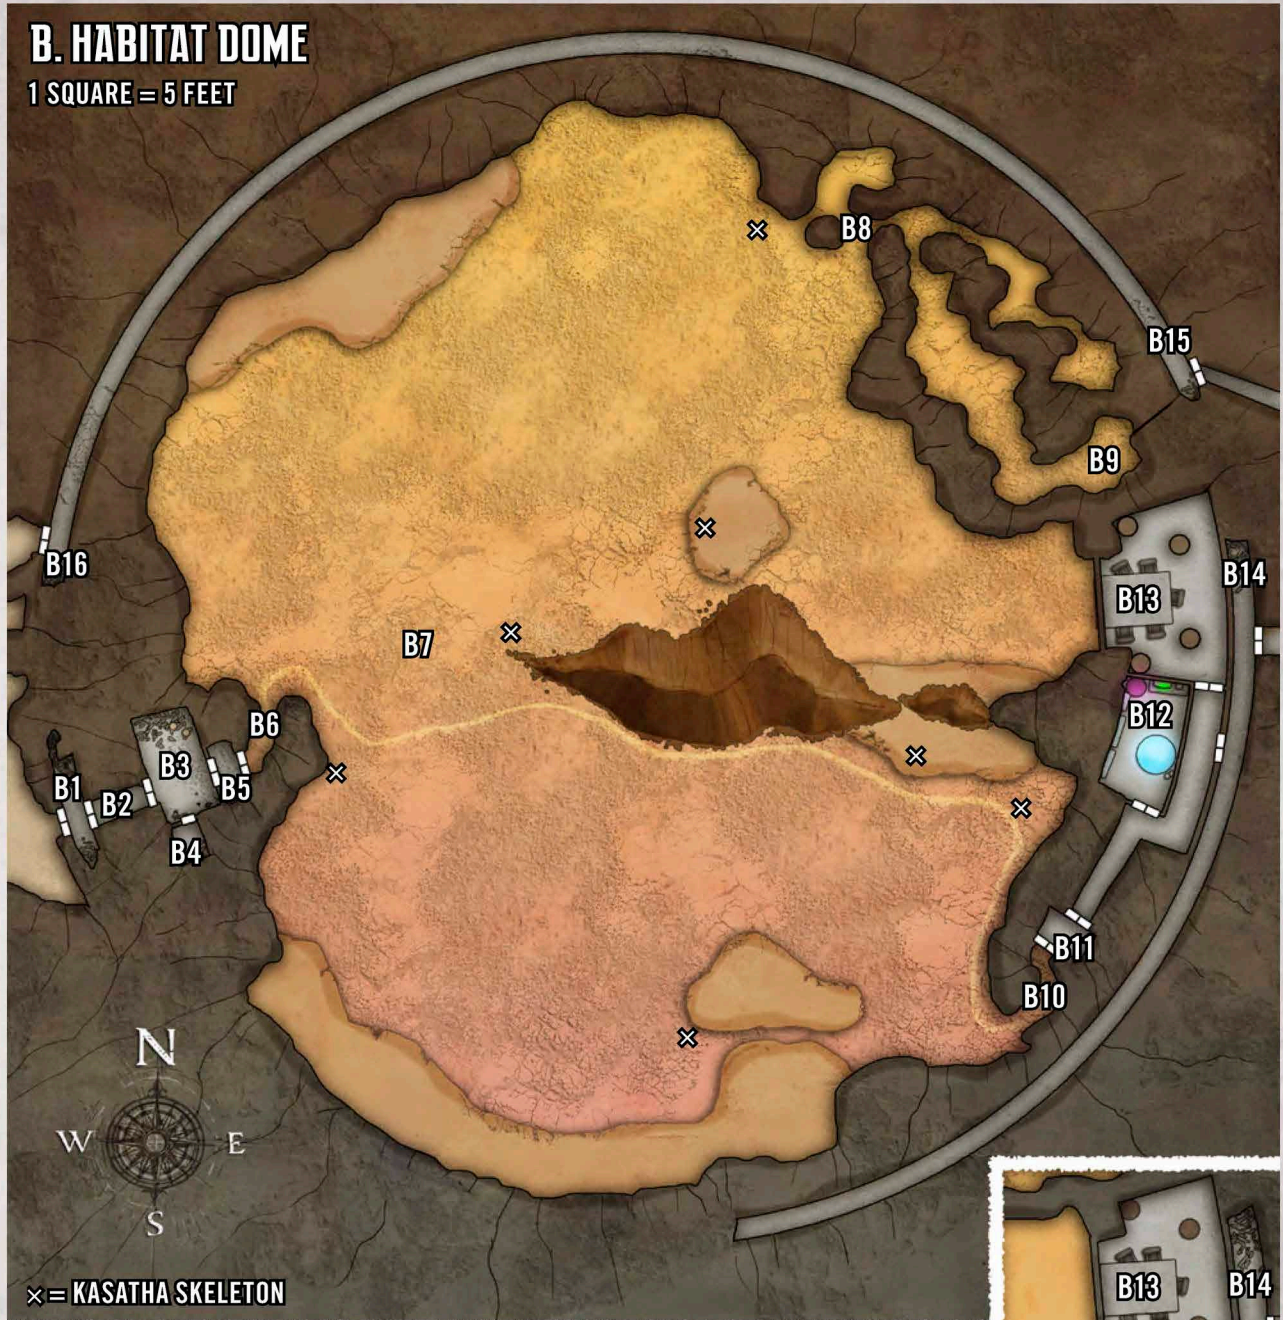

PATHFINDER[®]

ADVENTURE PATH[™]

IRON GODS

INTERACTIVE MAPS © PART 1 OF 6

FIRES OF CREATION

Cartography by Robert Lazzaretti

FOUNDRY TAVERN

1 SQUARE = 5 FEET

A. BLACK HILL CAVES

1 SQUARE = 5 FEET

FOUNDRY TAVERN

1 SQUARE = 5 FEET

A. BLACK HILL CAVES

1 SQUARE = 5 FEET

B. HABITAT DOME

1 SQUARE = 5 FEET

0123456789

B. HABITAT DOME

1 SQUARE = 5 FEET

0123456789

C. SCIENCE DECK

1 SQUARE = 5 FEET

GARMEN'S WAREHOUSE

1 SQUARE = 5 FEET

C. SCIENCE DECK

1 SQUARE = 5 FEET

GARMEN'S WAREHOUSE

1 SQUARE = 5 FEET

D. ENGINEERING DECK

D. ENGINEERING DECK

1 SQUARE = 5 FEET

TORCH