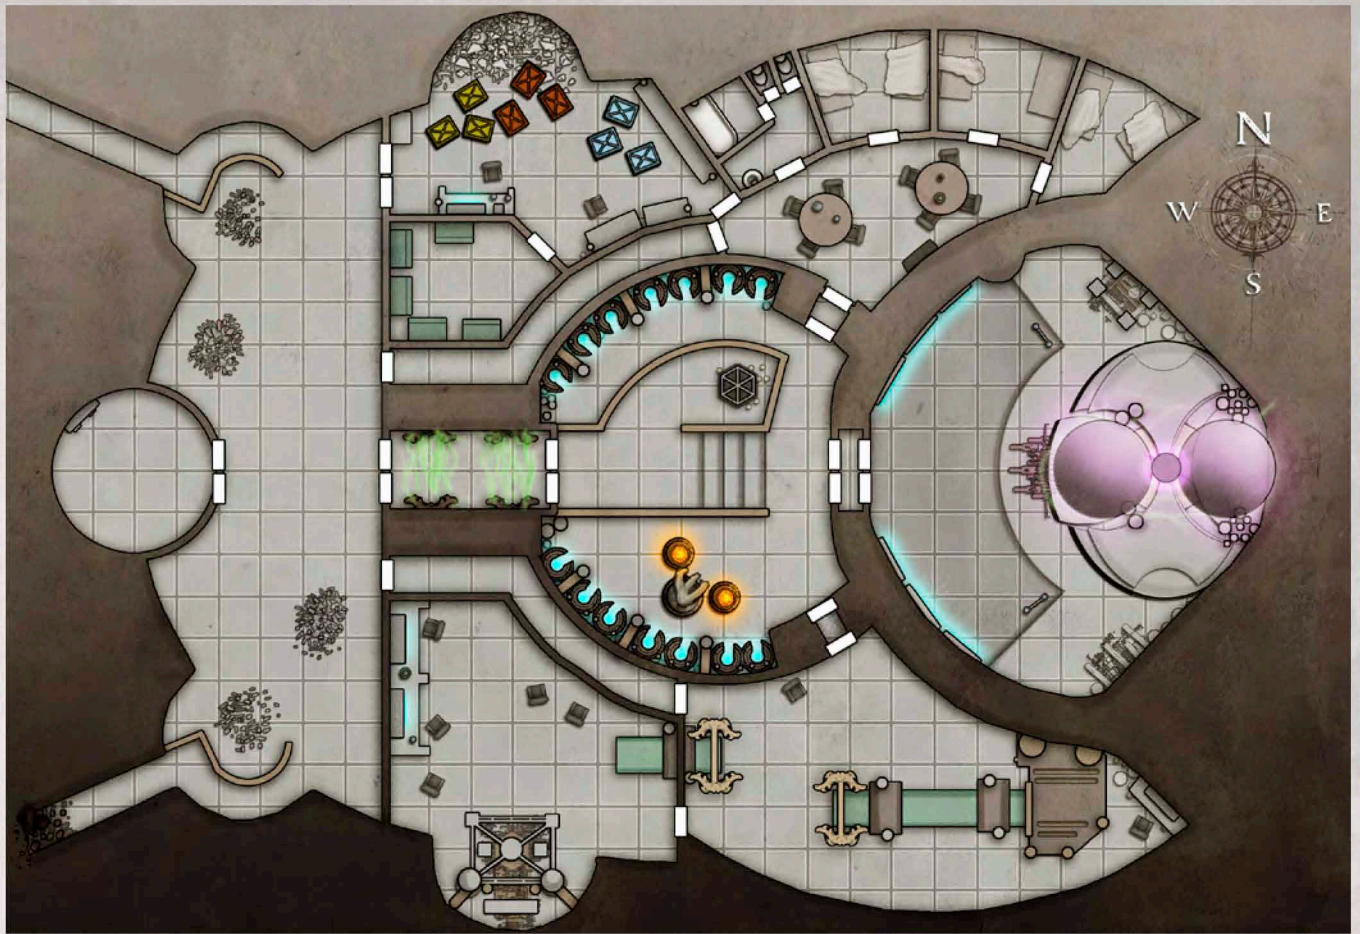

PATHFINDER[®]

ADVENTURE PATH[™]

IRON GODS

INTERACTIVE MAPS © PART 1 OF 6

FIRES OF CREATION

Cartography by Robert Lazzaretti

FOUNDRY TAVERN

1 SQUARE = 5 FEET

A. BLACK HILL CAVES

1 SQUARE = 5 FEET

FOUNDRY TAVERN

1 SQUARE = 5 FEET

A. BLACK HILL CAVES

1 SQUARE = 5 FEET

B. HABITAT DOME

1 SQUARE = 5 FEET

0123456789

B. HABITAT DOME

1 SQUARE = 5 FEET

0123456789

C. SCIENCE DECK

1 SQUARE = 5 FEET

GARMEN'S WAREHOUSE

1 SQUARE = 5 FEET

C. SCIENCE DECK

1 SQUARE = 5 FEET

GARMEN'S WAREHOUSE

1 SQUARE = 5 FEET

D. ENGINEERING DECK

D. ENGINEERING DECK

1 SQUARE = 5 FEET

TORCH