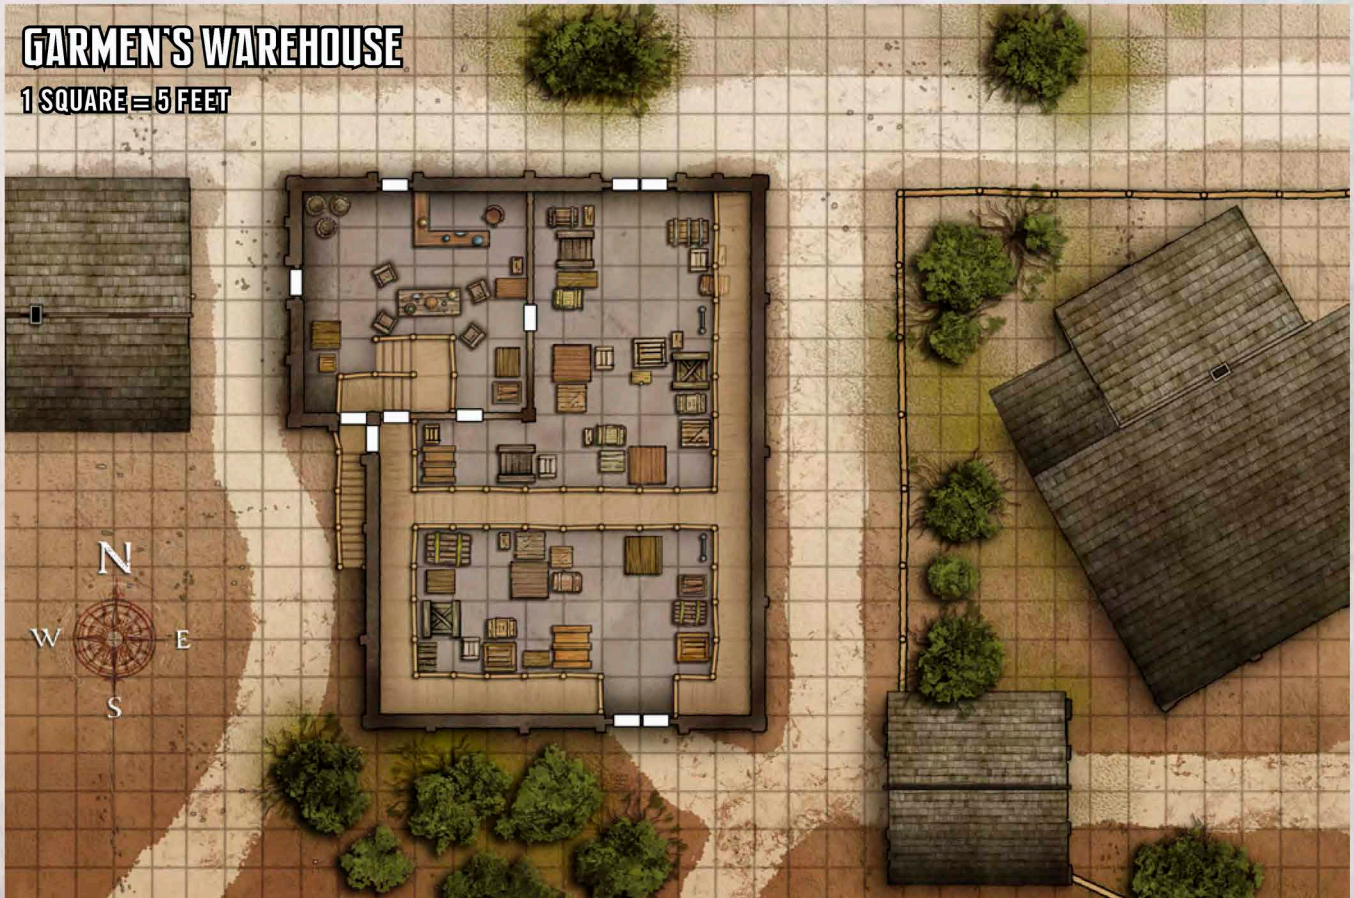

PATHFINDER[®]

ADVENTURE PATH[™]

IRON GODS

INTERACTIVE MAPS © PART 1 OF 6

FIRES OF CREATION

Cartography by Robert Lazzaretti

FOUNDRY TAVERN

1 SQUARE = 5 FEET

A. BLACK HILL CAVES

1 SQUARE = 5 FEET

FOUNDRY TAVERN

1 SQUARE = 5 FEET

A. BLACK HILL CAVES

1 SQUARE = 5 FEET

B. HABITAT DOME

1 SQUARE = 5 FEET

0123456789

B. HABITAT DOME

1 SQUARE = 5 FEET

0123456789

C. SCIENCE DECK

1 SQUARE = 5 FEET

GARMEN'S WAREHOUSE

1 SQUARE = 5 FEET

C. SCIENCE DECK

1 SQUARE = 5 FEET

GARMEN'S WAREHOUSE

1 SQUARE = 5 FEET

D. ENGINEERING DECK

D. ENGINEERING DECK

1 SQUARE = 5 FEET

TORCH