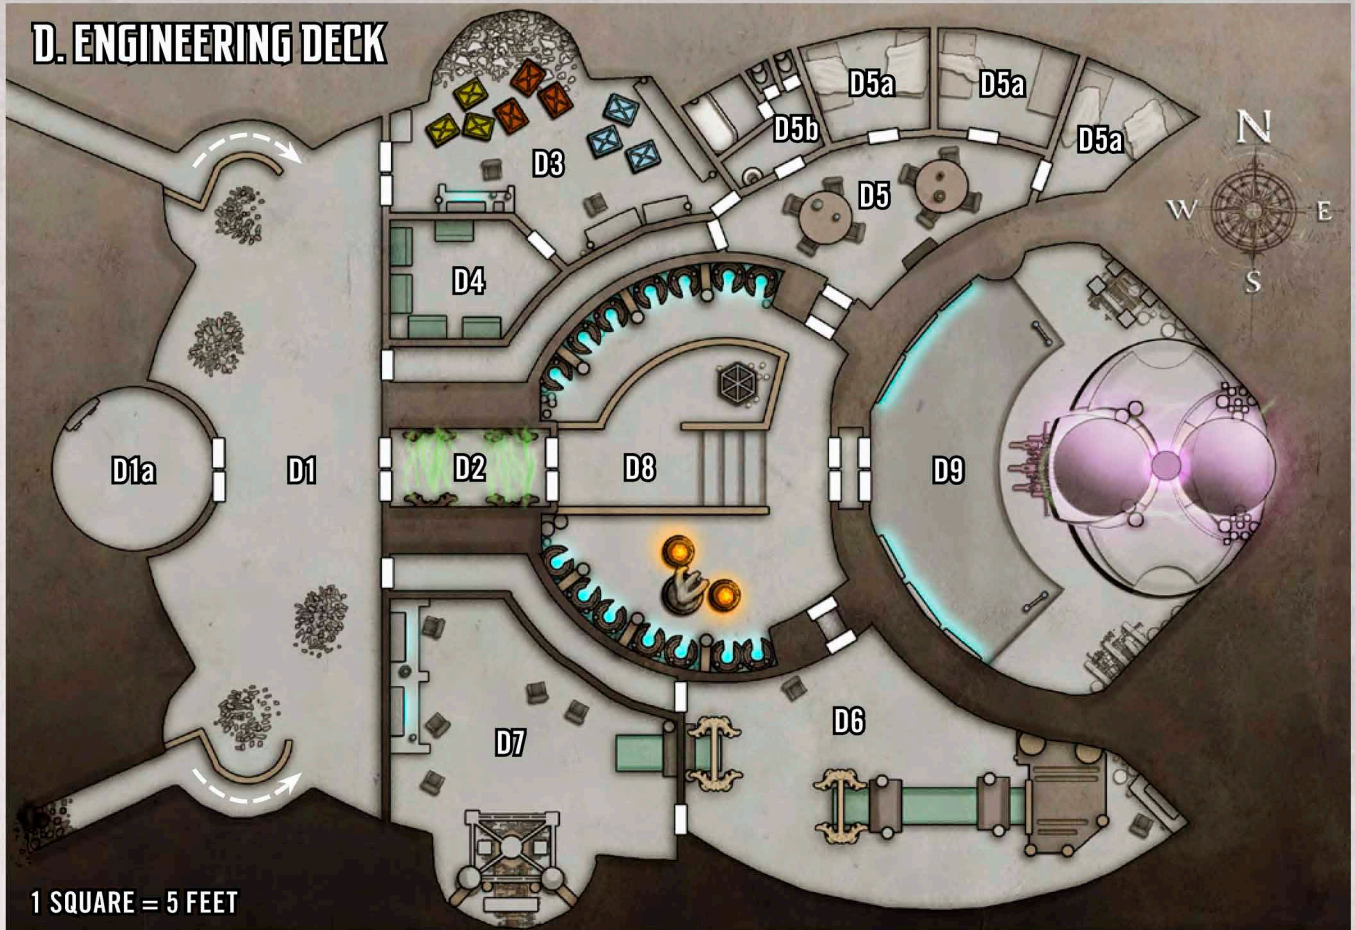

A. BLACK HILL CAVES

1 SQUARE = 5 FEET

FOUNDRY TAVERN

1 SQUARE = 5 FEET

A. BLACK HILL CAVES

1 SQUARE = 5 FEET

B. HABITAT DOME

1 SQUARE = 5 FEET

0123456789

B. HABITAT DOME

1 SQUARE = 5 FEET

0123456789

C. SCIENCE DECK

1 SQUARE = 5 FEET

GARMEN'S WAREHOUSE

1 SQUARE = 5 FEET

C. SCIENCE DECK

1 SQUARE = 5 FEET

GARMEN'S WAREHOUSE

1 SQUARE = 5 FEET

D. ENGINEERING DECK

D. ENGINEERING DECK

1 SQUARE = 5 FEET

TORCH