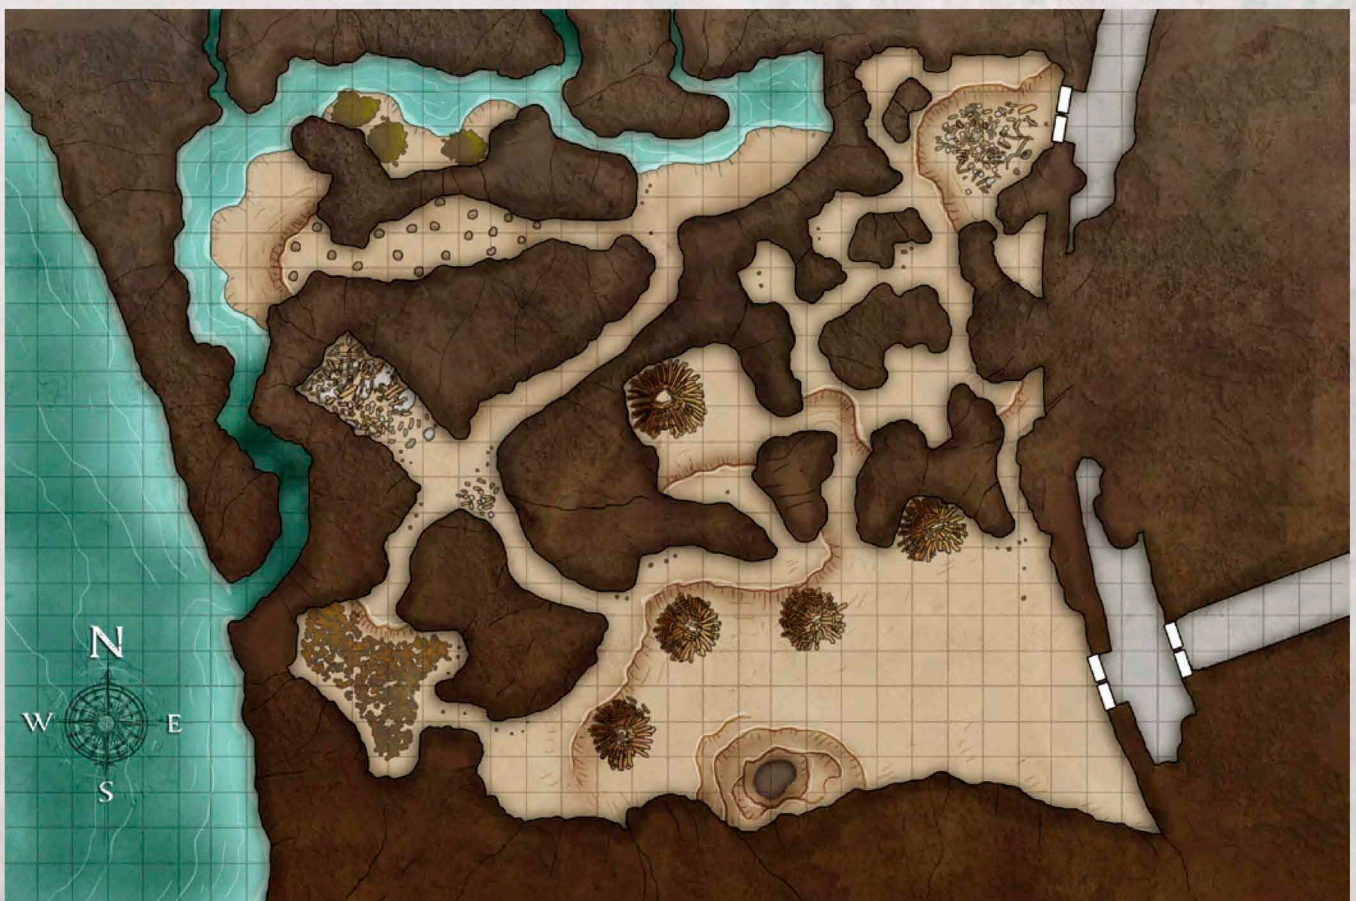

PATHFINDER[®]

ADVENTURE PATH[™]

IRON GODS

INTERACTIVE MAPS © PART 1 OF 6

FIRES OF CREATION

Cartography by Robert Lazzaretti

FOUNDRY TAVERN

1 SQUARE = 5 FEET

A. BLACK HILL CAVES

1 SQUARE = 5 FEET

FOUNDRY TAVERN

1 SQUARE = 5 FEET

A. BLACK HILL CAVES

1 SQUARE = 5 FEET

B. HABITAT DOME

1 SQUARE = 5 FEET

0123456789

B. HABITAT DOME

1 SQUARE = 5 FEET

0123456789

C. SCIENCE DECK

1 SQUARE = 5 FEET

GARMEN'S WAREHOUSE

1 SQUARE = 5 FEET

C. SCIENCE DECK

1 SQUARE = 5 FEET

GARMEN'S WAREHOUSE

1 SQUARE = 5 FEET

D. ENGINEERING DECK

D. ENGINEERING DECK

1 SQUARE = 5 FEET

TORCH