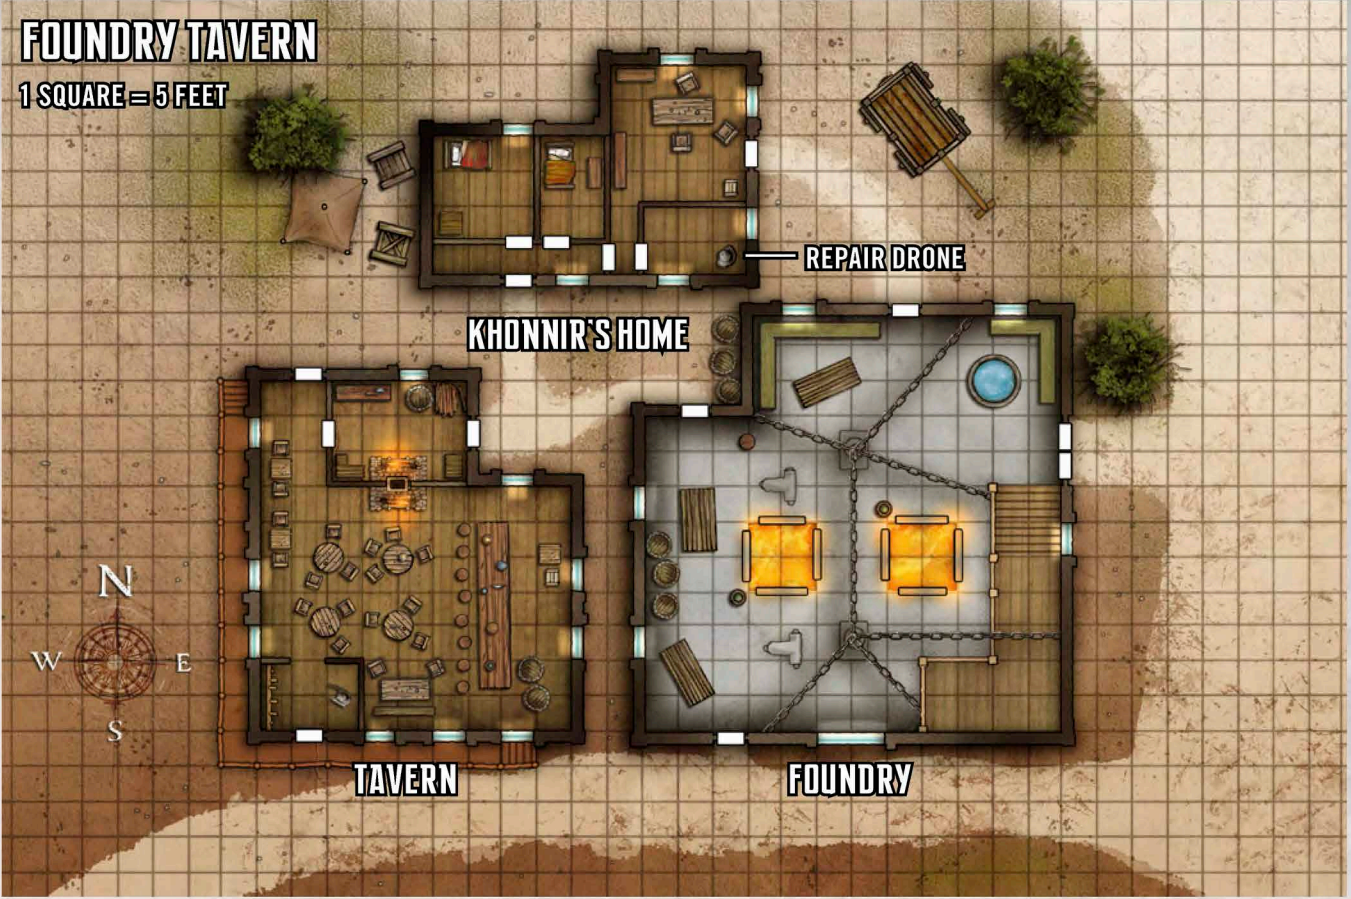

PATHFINDER[®]

ADVENTURE PATH[™]

IRON GODS

INTERACTIVE MAPS © PART 1 OF 6

FIRES OF CREATION

Cartography by Robert Lazzaretti

FOUNDRY TAVERN

1 SQUARE = 5 FEET

A. BLACK HILL CAVES

1 SQUARE = 5 FEET

FOUNDRY TAVERN

1 SQUARE = 5 FEET

A. BLACK HILL CAVES

1 SQUARE = 5 FEET

B. HABITAT DOME

1 SQUARE = 5 FEET

0123456789

B. HABITAT DOME

1 SQUARE = 5 FEET

0123456789

C. SCIENCE DECK

1 SQUARE = 5 FEET

GARMEN'S WAREHOUSE

1 SQUARE = 5 FEET

C. SCIENCE DECK

1 SQUARE = 5 FEET

GARMEN'S WAREHOUSE

1 SQUARE = 5 FEET

D. ENGINEERING DECK

D. ENGINEERING DECK

1 SQUARE = 5 FEET

TORCH