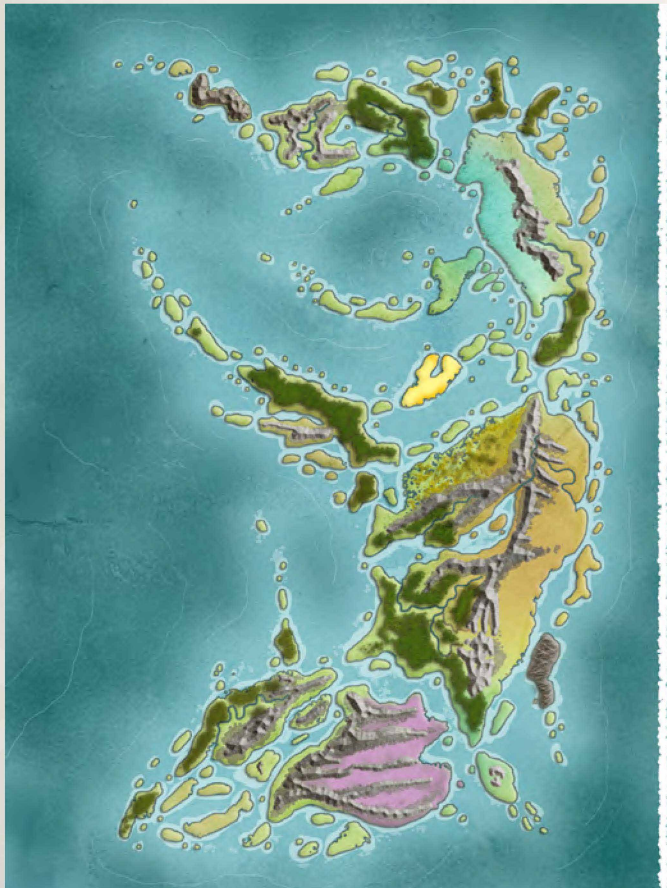

## Wrath of the Righteous

INTERACTIVE MAPS ✂ PART 4 OF 6

# THE MIDNIGHT ISLES

Cartography by Robert Lazzaretti

### J. Nahyndrian Mine Entrance Level

### L. Nahyndrian Mine Lower Tunnels