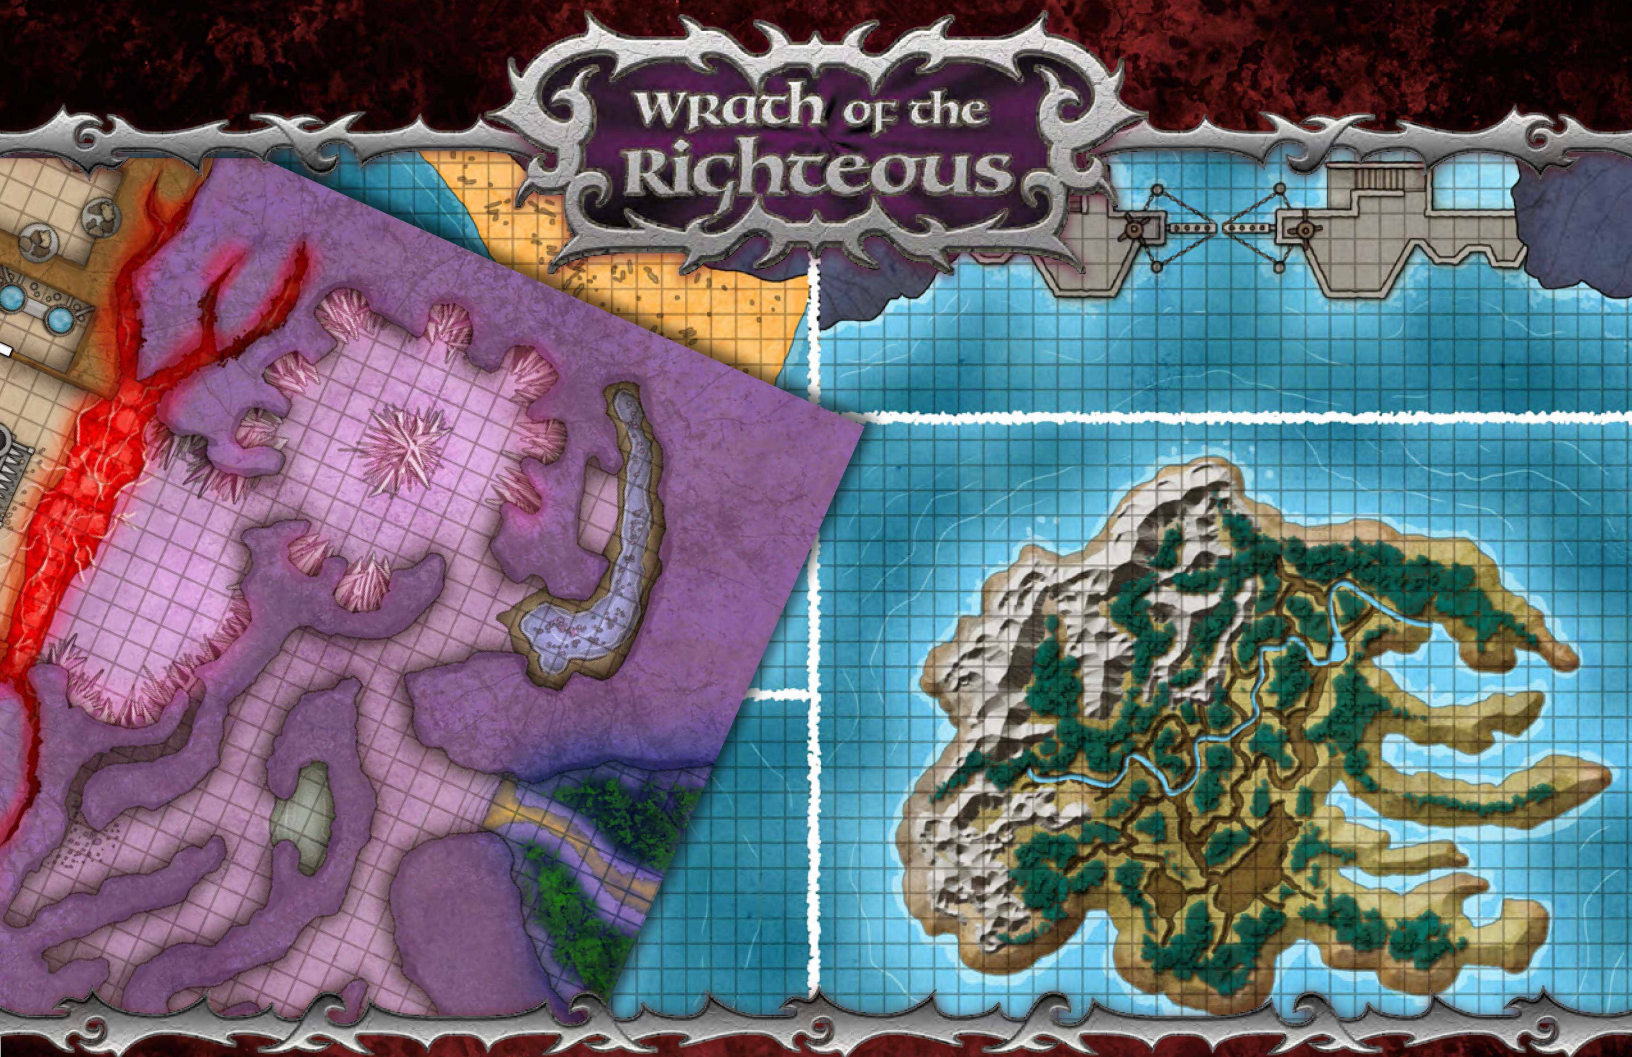

# PATHFINDER<sup>®</sup>

ADVENTURE PATH<sup>™</sup>

## Wrath of the Righteous

INTERACTIVE MAPS ✂ PART 4 OF 6

# THE MIDNIGHT ISLES

Cartography by Robert Lazzaretti

### J. Nahyndrian Mine Entrance Level