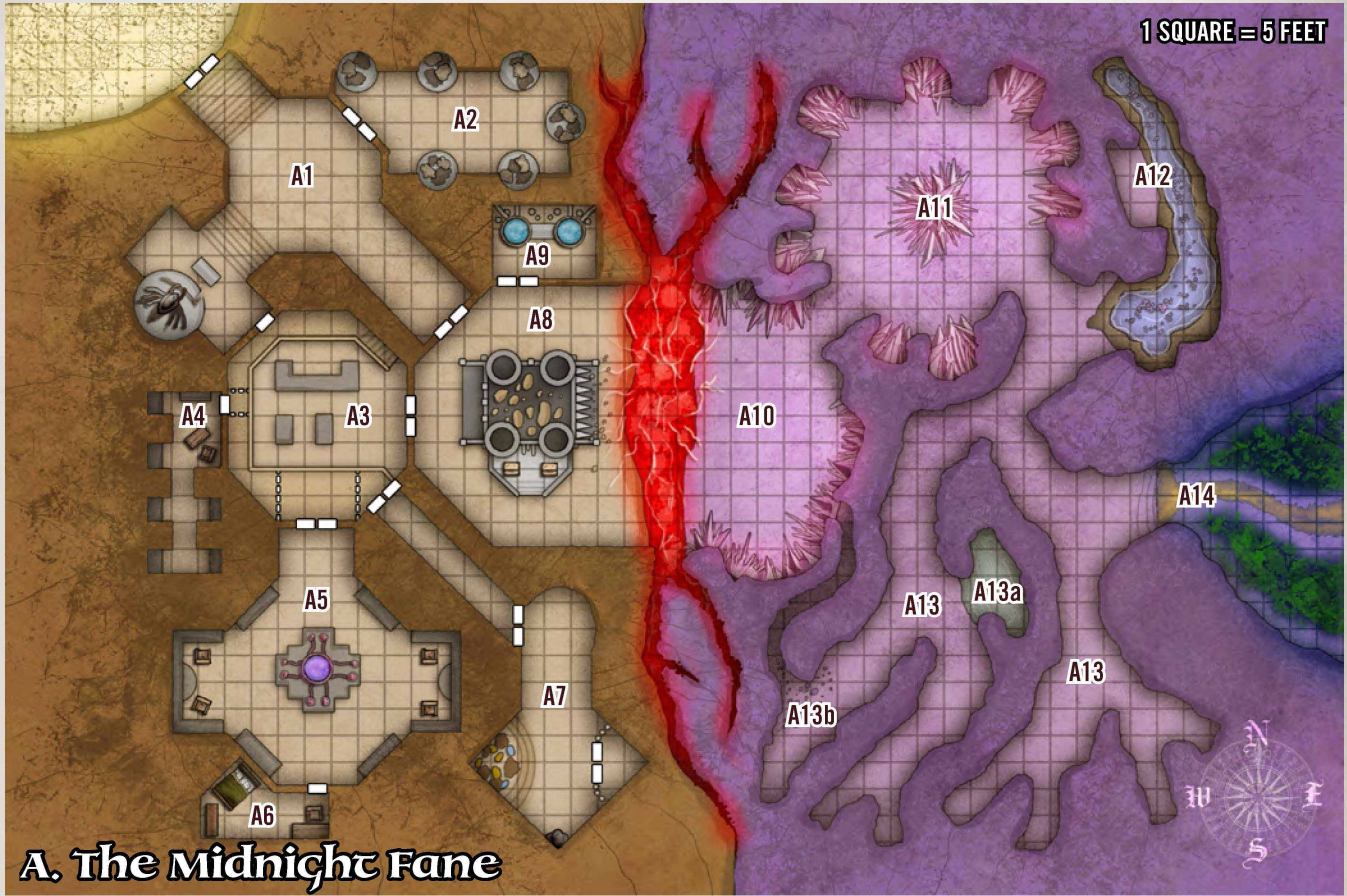

## Wrath of the Righteous

INTERACTIVE MAPS ✂ PART 4 OF 6

# THE MIDNIGHT ISLES

Cartography by Robert Lazzaretti

### J. Nahyndrian Mine Entrance Level