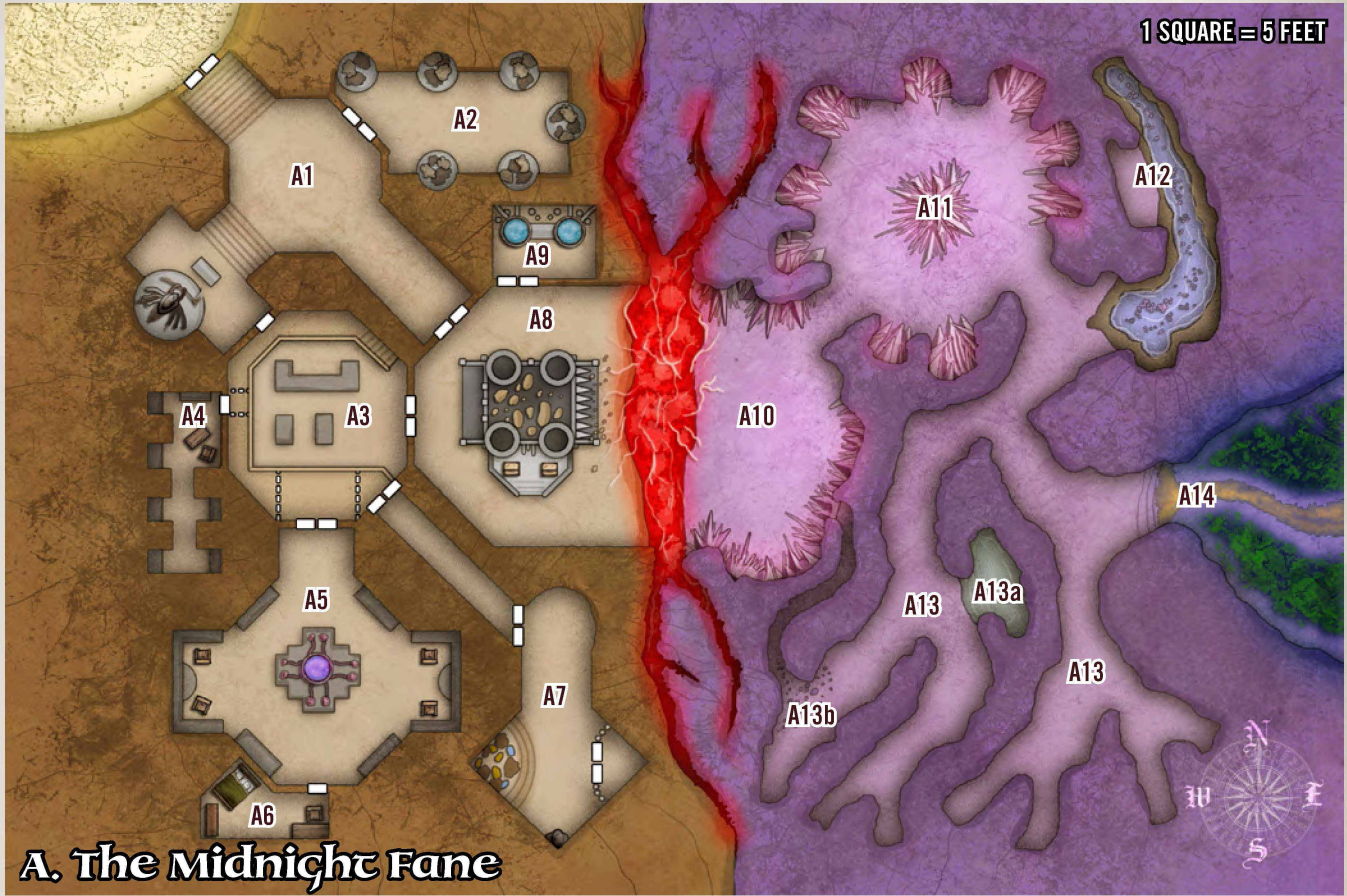

## Wrath of the Righteous

INTERACTIVE MAPS ✂ PART 4 OF 6

# THE MIDNIGHT ISLES

Cartography by Robert Lazzaretti

### J. Nahyndrian Mine Entrance Level

### K. Nahyndrian Mine Temple Level