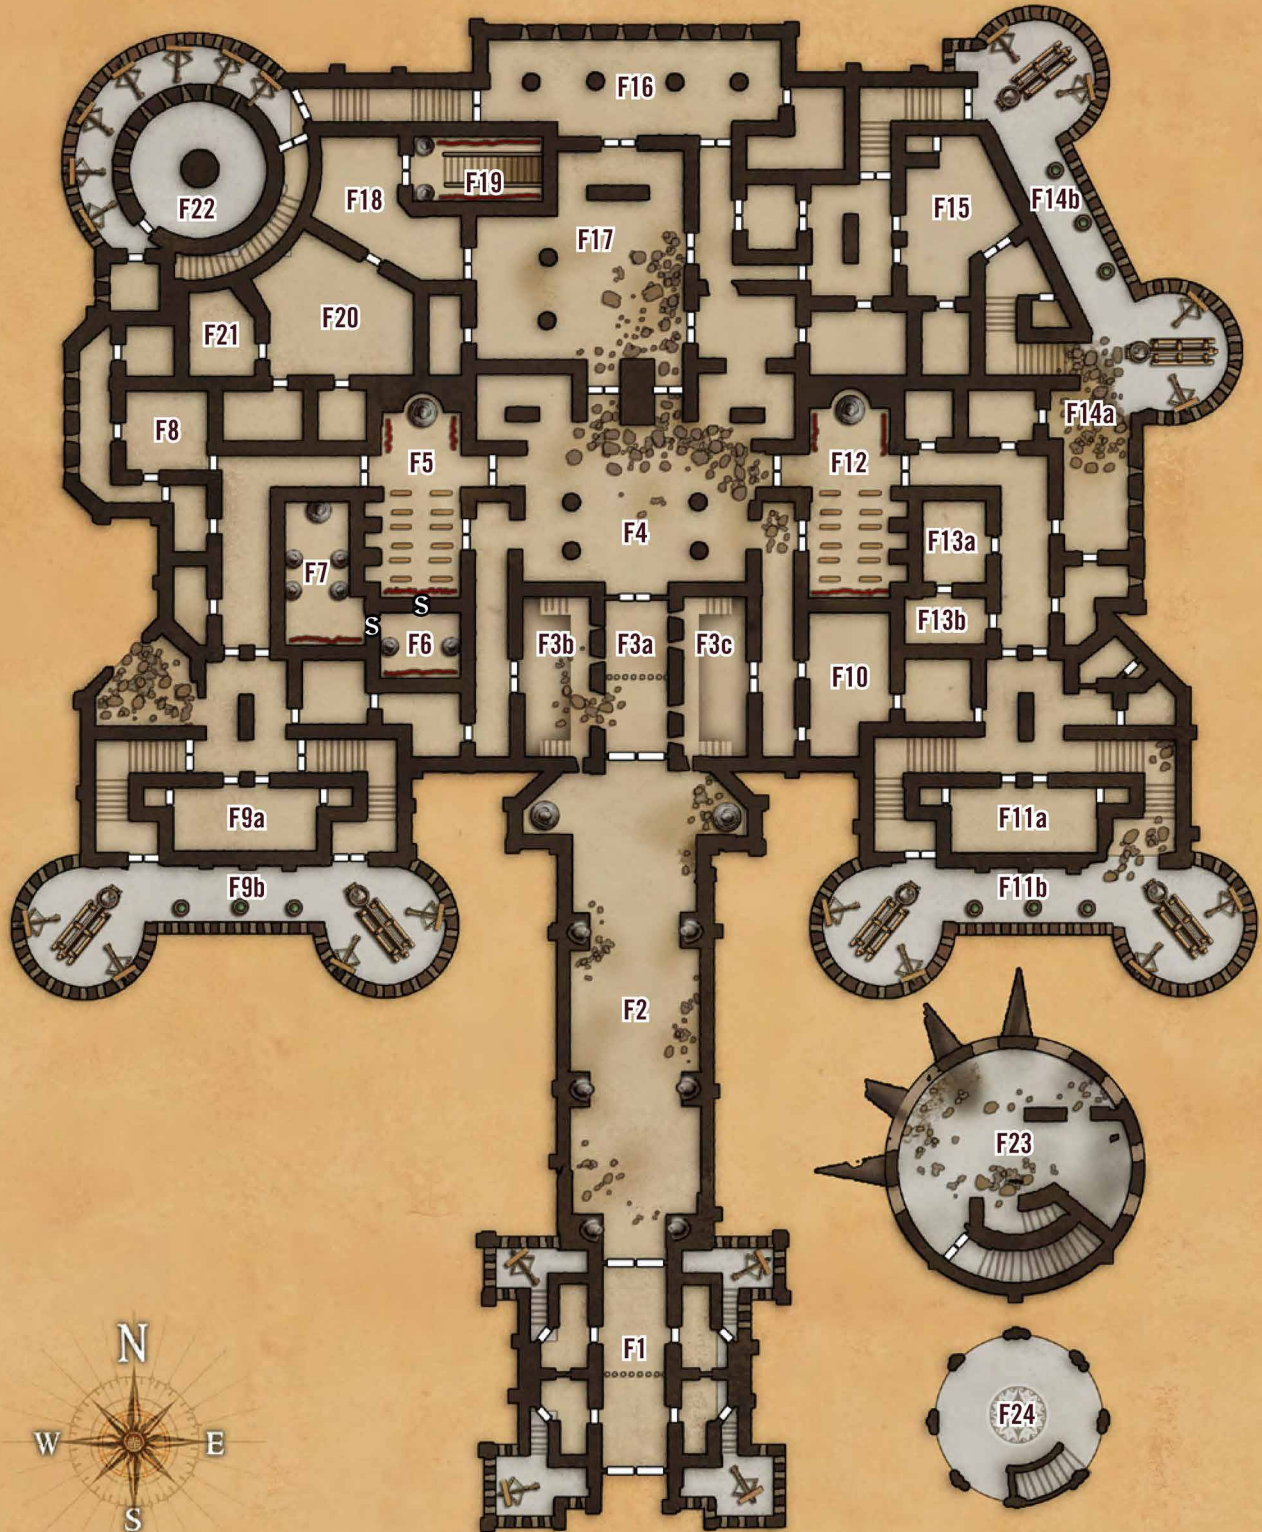

1 SQUARE = 5 FEET

Skirmish 2 Watchtower

1 SQUARE = 5 FEET

Skirmish 3 Ahari Bridge

1 SQUARE = 5 FEET

Ruins of Drezzen

Skirmish 1 Haunted vault

1 SQUARE = 5 FEET

Skirmish 2 Watchtower

1 SQUARE = 5 FEET

Skirmish 3 Ahari Bridge

1 SQUARE = 5 FEET

F. Citadel Drezzen

1 SQUARE = 5 FEET

F. Citadel Drezzen

1 SQUARE = 5 FEET

G. Drezen Dungeon

1 SQUARE = 5 FEET

G. Drezen Dungeon

1 SQUARE = 5 FEET