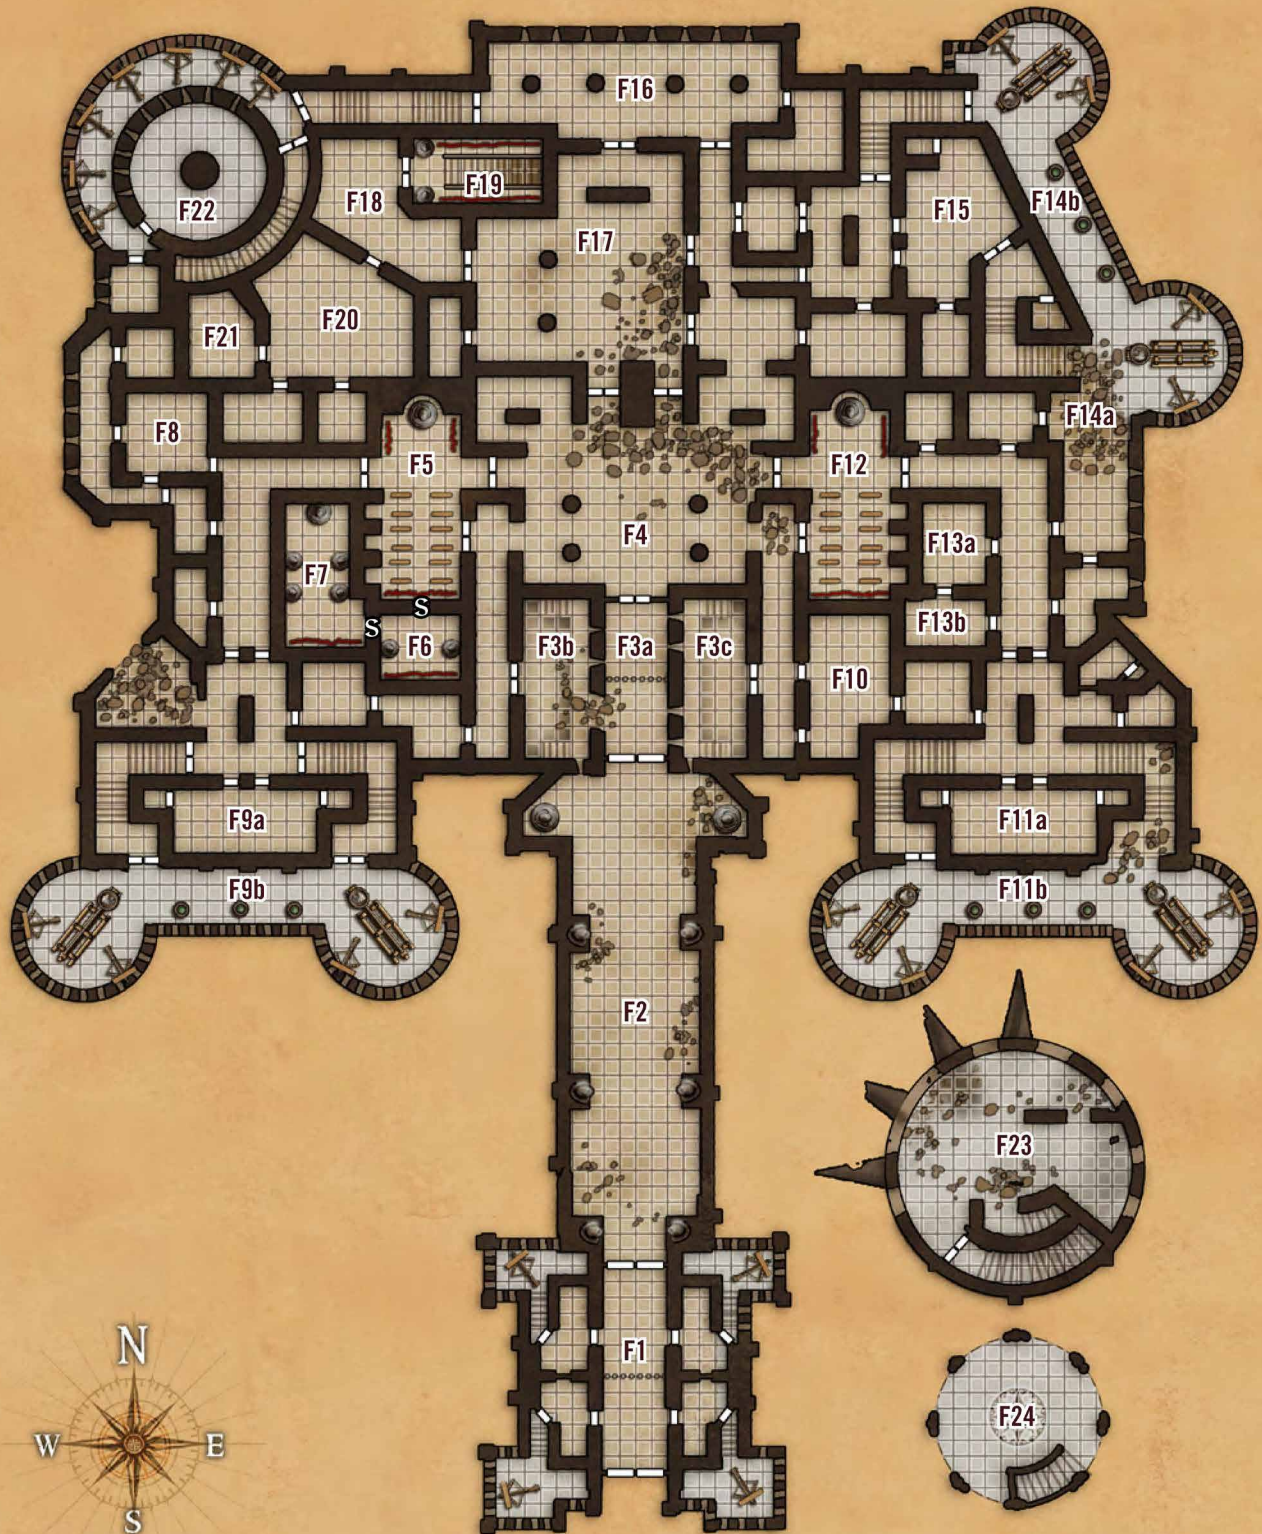

1 SQUARE = 5 FEET

Skirmish 2 Watchtower

1 SQUARE = 5 FEET

Skirmish 3 Ahari Bridge

1 SQUARE = 5 FEET

Ruins of Drezzen

Skirmish 1 Haunted vault

1 SQUARE = 5 FEET

Skirmish 2 Watchtower

1 SQUARE = 5 FEET

Skirmish 3 Ahari Bridge

1 SQUARE = 5 FEET

F. Citadel Drezzen

1 SQUARE = 5 FEET

F. Citadel Drezzen

1 SQUARE = 5 FEET

G. Drezen Dungeon

1 SQUARE = 5 FEET

G. Drezen Dungeon

1 SQUARE = 5 FEET