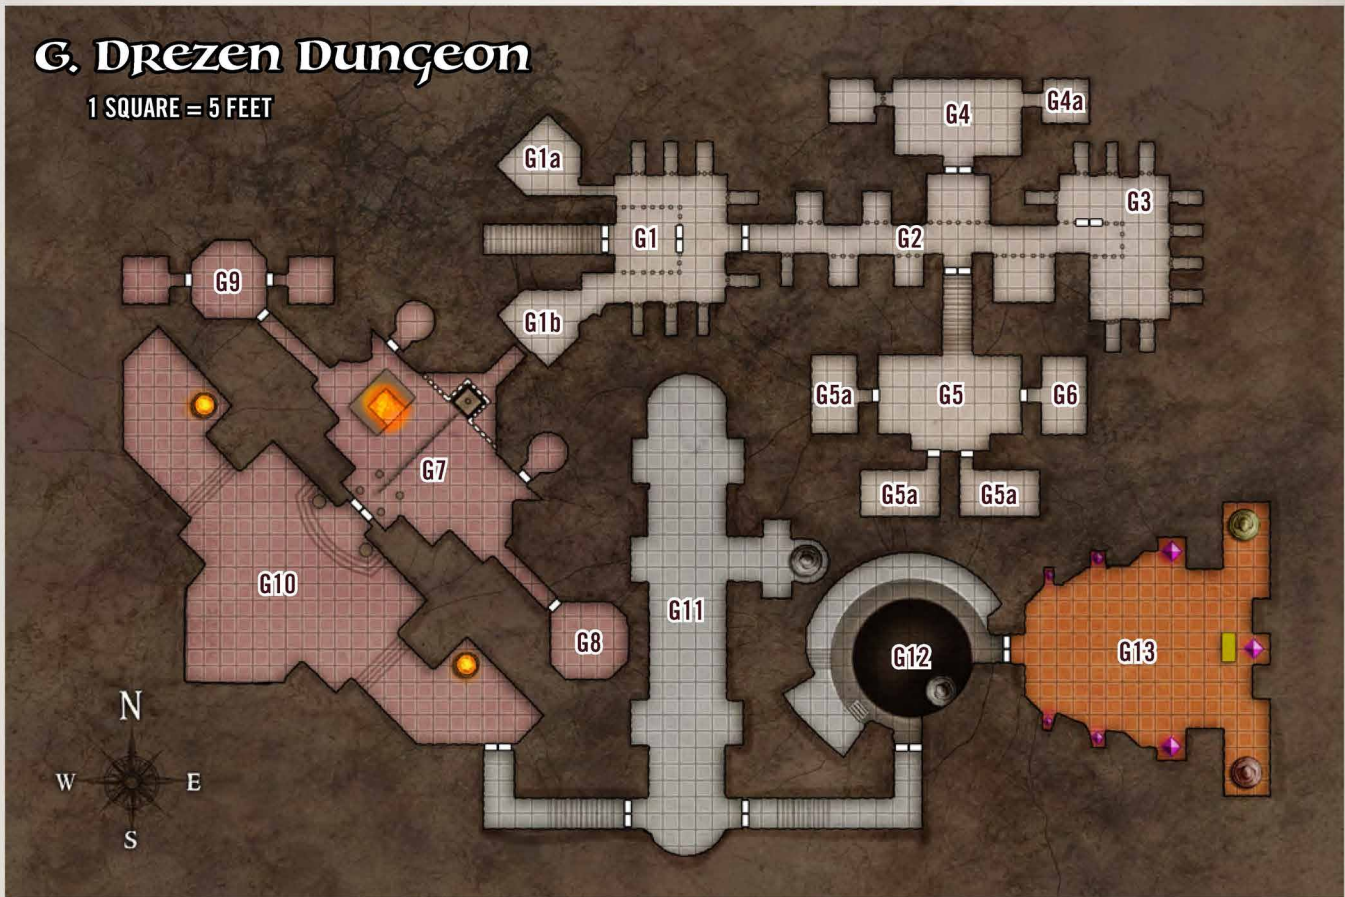

PATHFINDER[®]

ADVENTURE PATH[™]

Wrath of the Righteous

INTERACTIVE MAPS ✦ PART 2 OF 6

SWORD OF VALOR

Cartography by Robert Lazzaretti

F. Citadel Drezzen

1 SQUARE = 5 FEET

F. Citadel Drezzen

1 SQUARE = 5 FEET

G. Drezen Dungeon

1 SQUARE = 5 FEET

G. Drezen Dungeon

1 SQUARE = 5 FEET

Overland Locations

Army Encampment

D. Lost Chapel

E. The Gibbering Swarm

Overland Locations

Army Encampment

D. Lost Chapel

E. The Gibbering Swarm

Ruins of Drezzen

Skirmish 1 Haunted vault

1 SQUARE = 5 FEET

Skirmish 2 Watchtower

1 SQUARE = 5 FEET

Skirmish 3 Ahari Bridge

1 SQUARE = 5 FEET

Ruins of Drezzen

Skirmish 1 Haunted vault

1 SQUARE = 5 FEET