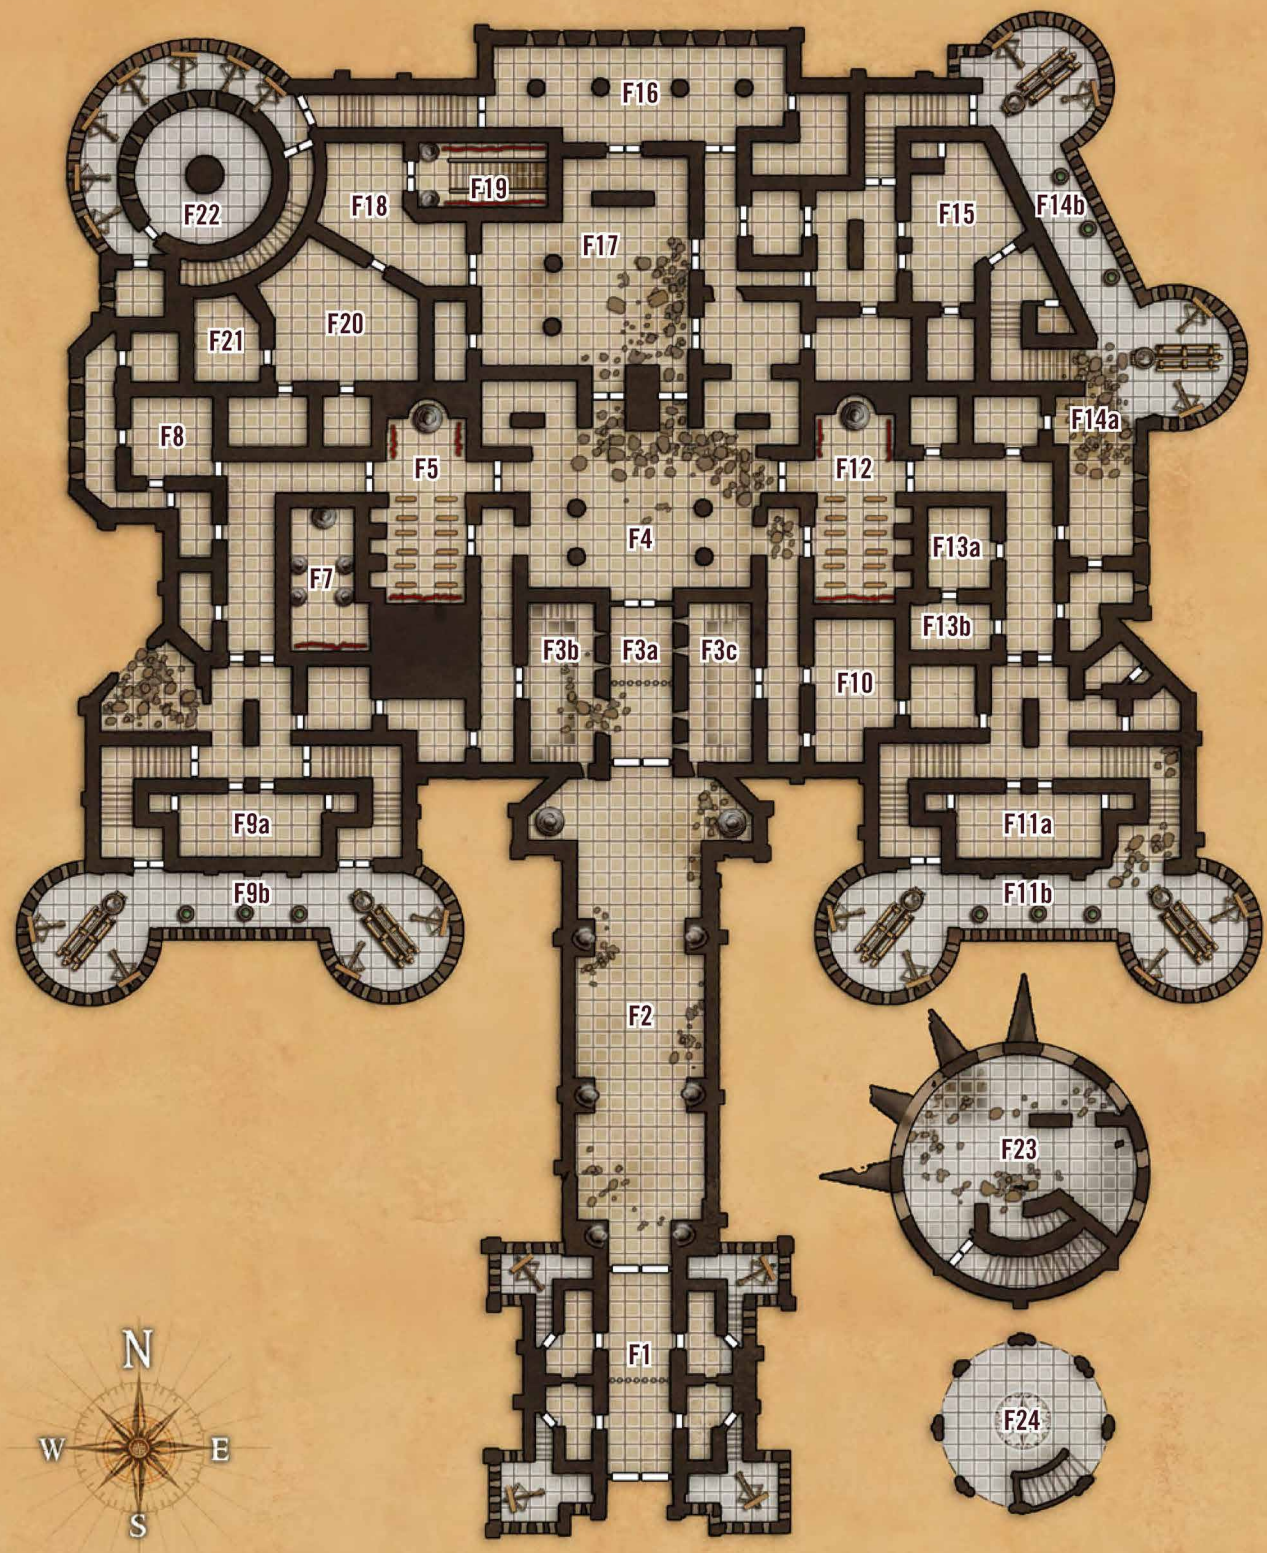

PATHFINDER[®]

ADVENTURE PATH[™]

Wrath of the Righteous

INTERACTIVE MAPS ✦ PART 2 OF 6

SWORD OF VALOR

Cartography by Robert Lazzaretti

F. Citadel Drezzen

1 SQUARE = 5 FEET

F. Citadel Drezzen

1 SQUARE = 5 FEET

G. Drezen Dungeon

1 SQUARE = 5 FEET

G. Drezen Dungeon

1 SQUARE = 5 FEET

Overland Locations

Army Encampment

1 SQUARE = 5 FEET

Skirmish 2 Watchtower

1 SQUARE = 5 FEET

Skirmish 3 Ahari Bridge

1 SQUARE = 5 FEET

Ruins of Drezzen

Skirmish 1 Haunted vault

1 SQUARE = 5 FEET

G. Drezen Dungeon

1 SQUARE = 5 FEET

G. Drezen Dungeon

1 SQUARE = 5 FEET