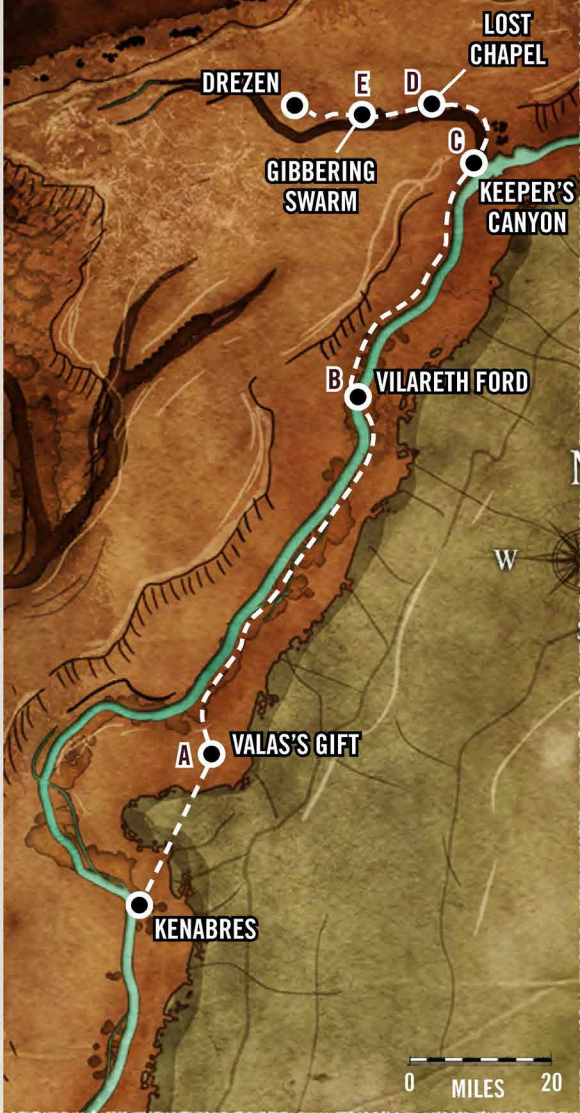

PATHFINDER[®]

ADVENTURE PATH[™]

Wrath of the Righteous

INTERACTIVE MAPS ✦ PART 2 OF 6

SWORD OF VALOR

Cartography by Robert Lazzaretti

F. Citadel Drezzen

1 SQUARE = 5 FEET

F. Citadel Drezzen

1 SQUARE = 5 FEET

G. Drezen Dungeon

1 SQUARE = 5 FEET

G. Drezen Dungeon

1 SQUARE = 5 FEET

Overland Locations

Army Encampment

D. Lost Chapel

E. The Gibbering Swarm

Overland Locations

Army Encampment

D. Lost Chapel

E. The Gibbering Swarm

Ruins of Drezzen

Skirmish 1 Haunted vault

1 SQUARE = 5 FEET

Skirmish 2 Watchtower

1 SQUARE = 5 FEET

Skirmish 3 Ahari Bridge

1 SQUARE = 5 FEET

Ruins of Drezzen

Skirmish 1 Haunted vault

1 SQUARE = 5 FEET