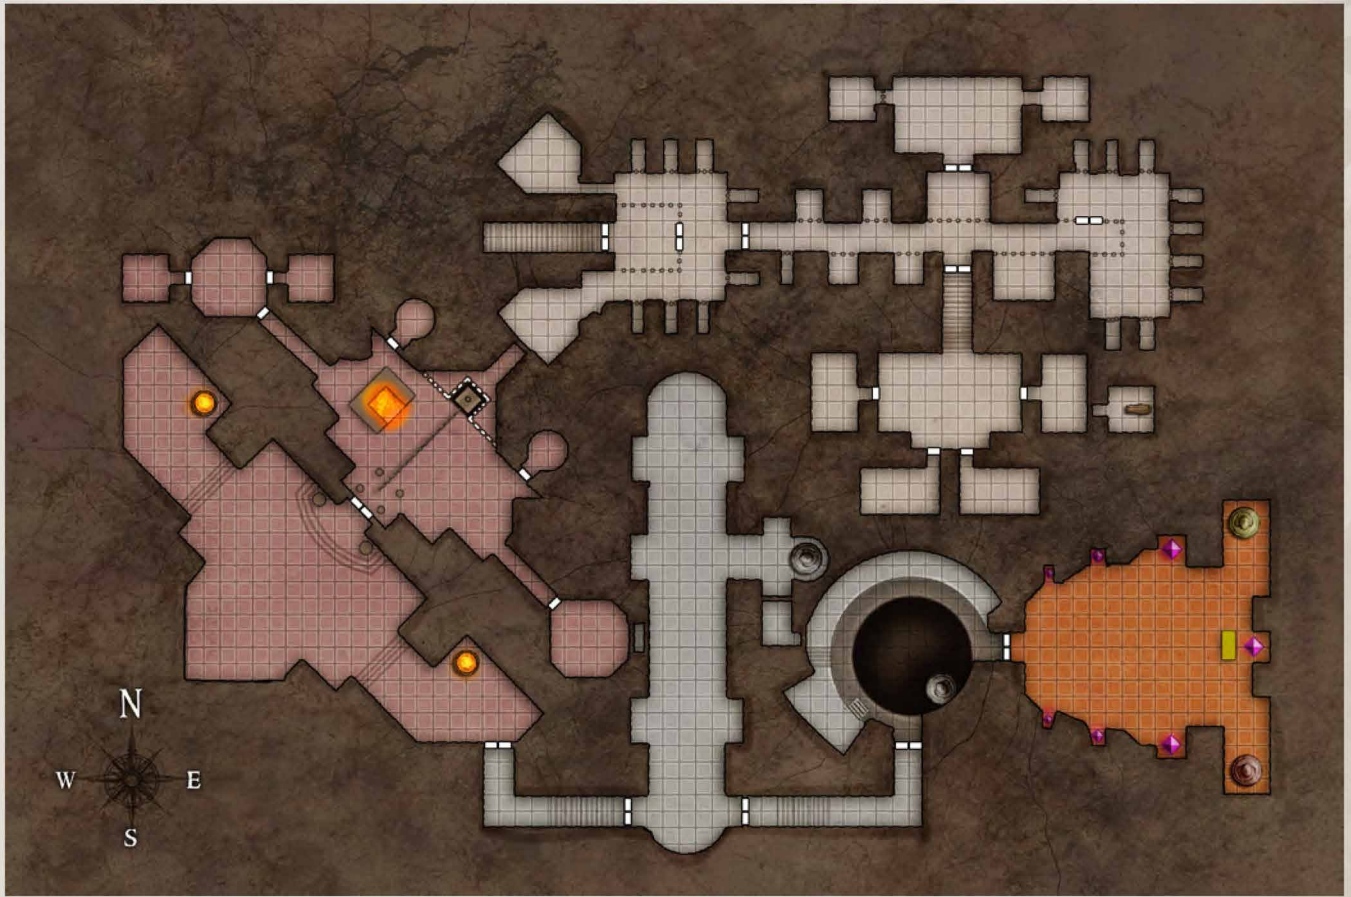

1 SQUARE = 5 FEET

Skirmish 2 Watchtower

1 SQUARE = 5 FEET

Skirmish 3 Ahari Bridge

1 SQUARE = 5 FEET

Ruins of Drezzen

Skirmish 1 Haunted vault

1 SQUARE = 5 FEET

Skirmish 2 Watchtower

1 SQUARE = 5 FEET

Skirmish 3 Ahari Bridge

1 SQUARE = 5 FEET

F. Citadel Drezzen

1 SQUARE = 5 FEET

F. Citadel Drezzen

1 SQUARE = 5 FEET

G. Drezen Dungeon

1 SQUARE = 5 FEET

G. Drezen Dungeon

1 SQUARE = 5 FEET