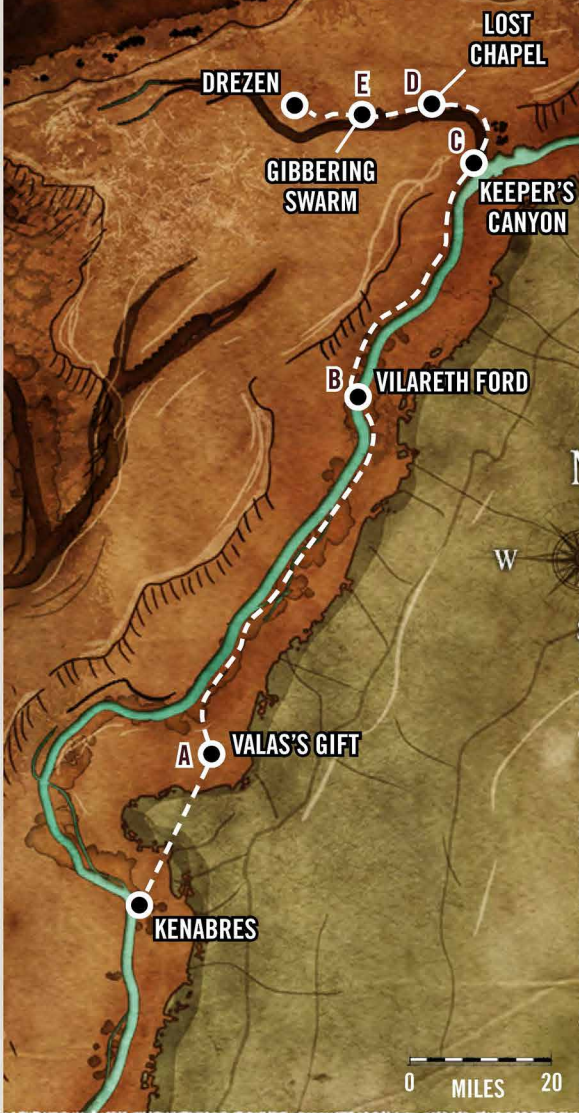

PATHFINDER[®]

ADVENTURE PATH[™]

Wrath of the Righteous

INTERACTIVE MAPS ✦ PART 2 OF 6

SWORD OF VALOR

Cartography by Robert Lazzaretti

F. Citadel Drezzen

1 SQUARE = 5 FEET

D. Lost Chapel

E. The Gibbering Swarm

Overland Locations

Army Encampment

D. Lost Chapel

E. The Gibbering Swarm

Ruins of Drezzen

Skirmish 1 Haunted vault

1 SQUARE = 5 FEET

Skirmish 2 Watchtower

1 SQUARE = 5 FEET

Skirmish 3 Ahari Bridge

1 SQUARE = 5 FEET

Ruins of Drezzen

Skirmish 1 Haunted vault

1 SQUARE = 5 FEET