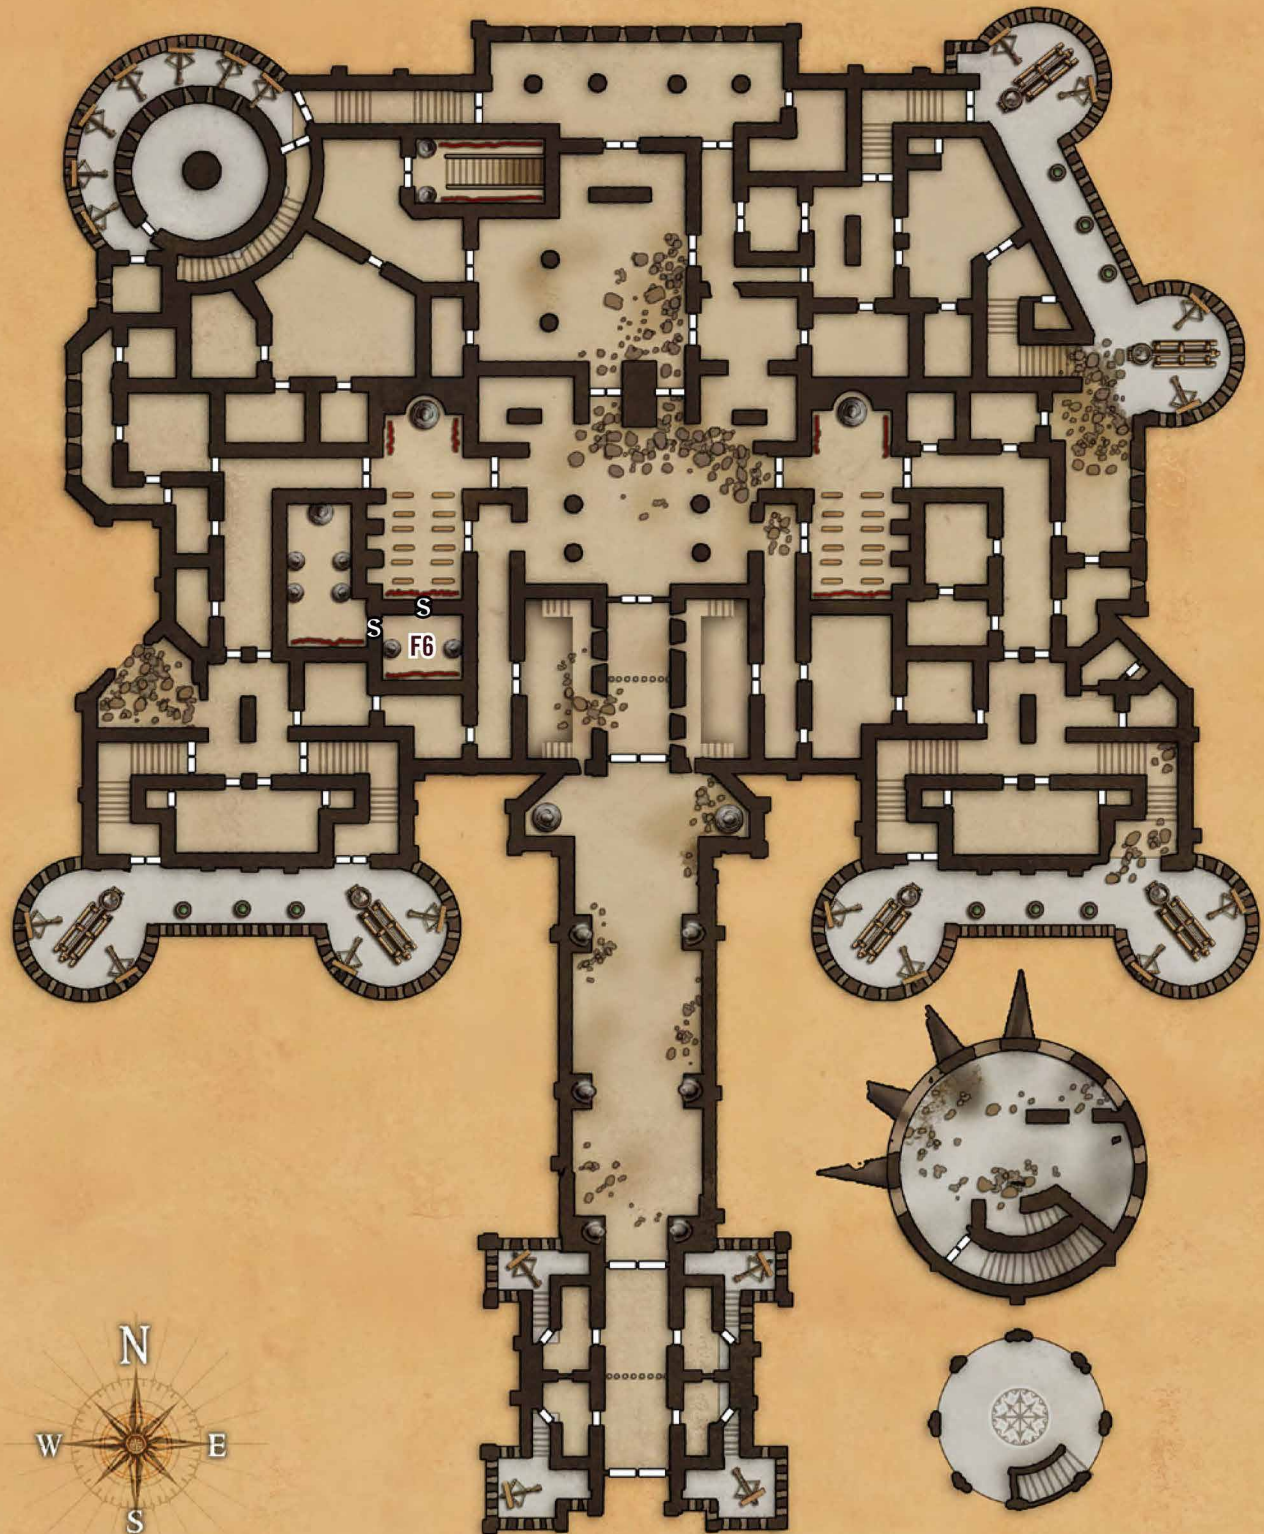

1 SQUARE = 5 FEET

Skirmish 2 Watchtower

1 SQUARE = 5 FEET

Skirmish 3 Ahari Bridge

1 SQUARE = 5 FEET

Ruins of Drezzen

Skirmish 1 Haunted vault

1 SQUARE = 5 FEET

Skirmish 2 Watchtower

1 SQUARE = 5 FEET

Skirmish 3 Ahari Bridge

1 SQUARE = 5 FEET

F. Citadel Drezzen

1 SQUARE = 5 FEET

F. Citadel Drezzen

1 SQUARE = 5 FEET

G. Drezen Dungeon

1 SQUARE = 5 FEET

G. Drezen Dungeon

1 SQUARE = 5 FEET