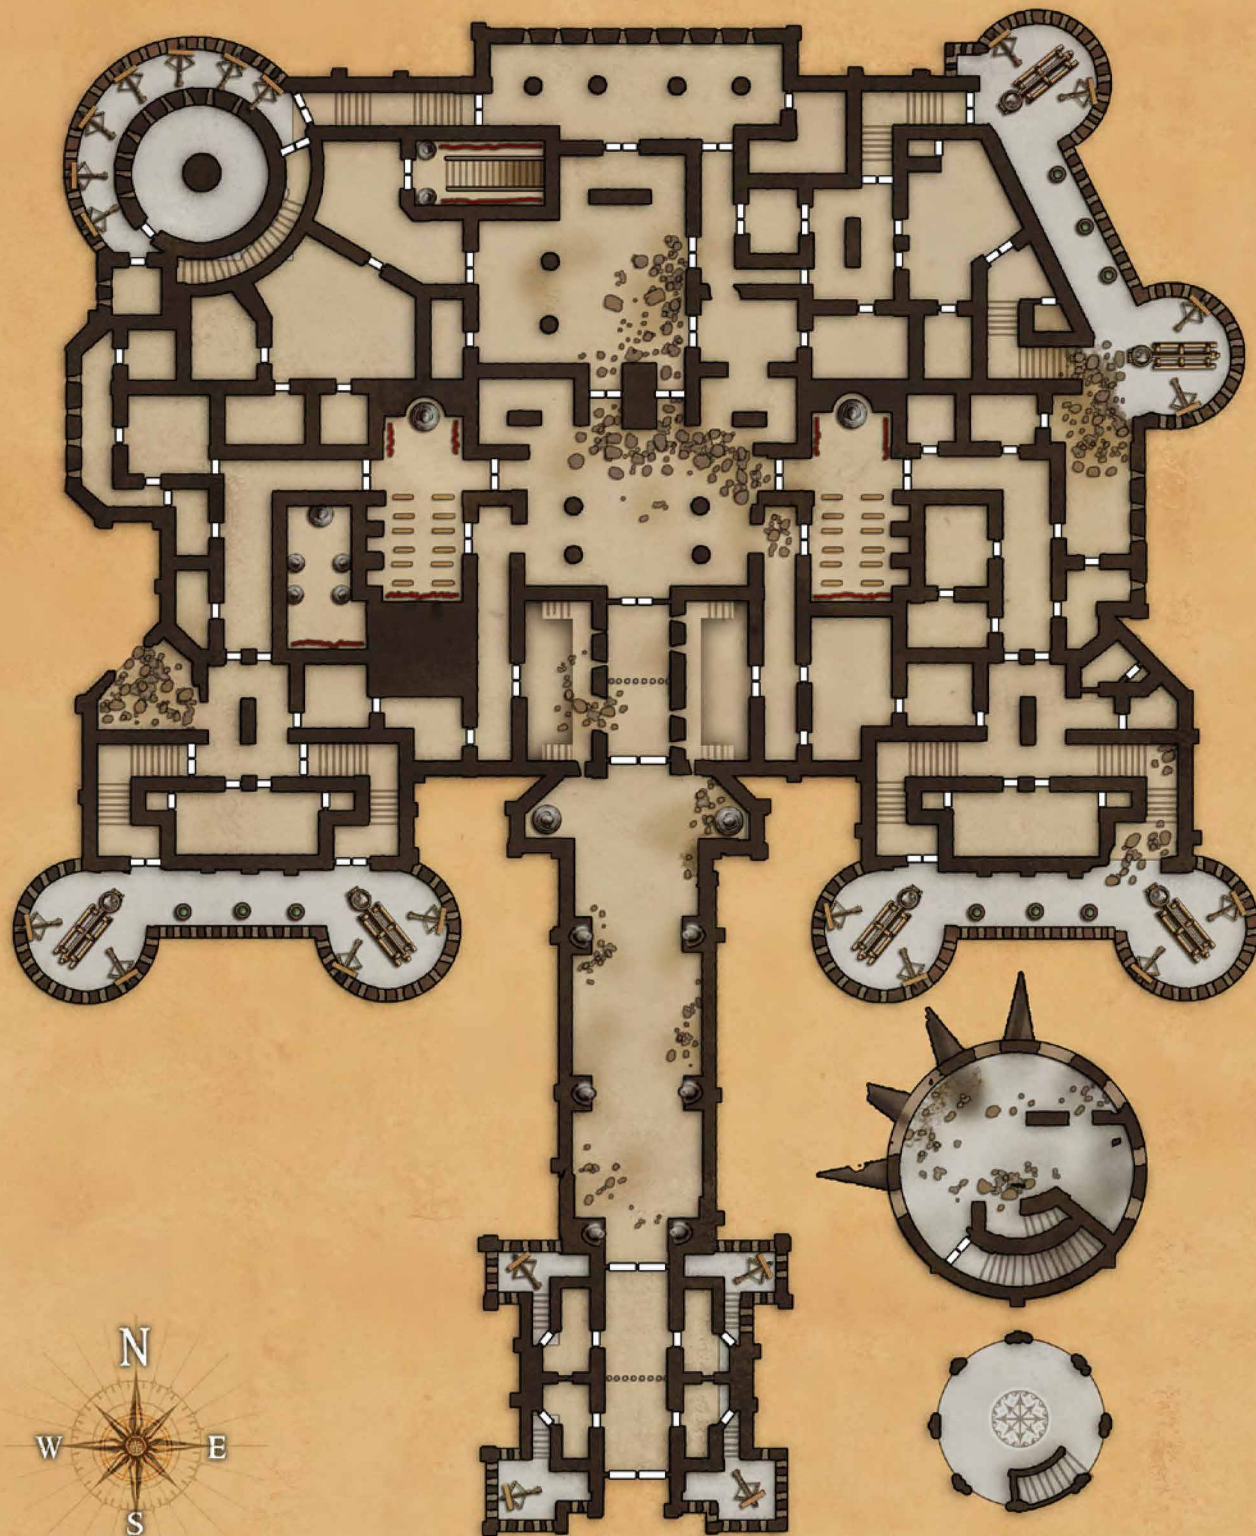

PATHFINDER[®]

ADVENTURE PATH[™]

Wrath of the Righteous

INTERACTIVE MAPS ✦ PART 2 OF 6

SWORD OF VALOR

Cartography by Robert Lazzaretti

F. Citadel Drezzen

1 SQUARE = 5 FEET

F. Citadel Drezzen

1 SQUARE = 5 FEET

G. Drezen Dungeon

1 SQUARE = 5 FEET

G. Drezen Dungeon

1 SQUARE = 5 FEET

Overland Locations

Army Encampment

1 SQUARE = 5 FEET

Skirmish 2 Watchtower

1 SQUARE = 5 FEET

Skirmish 3 Ahari Bridge

1 SQUARE = 5 FEET

Ruins of Drezzen

Skirmish 1 Haunted vault

1 SQUARE = 5 FEET

G. Drezen Dungeon

1 SQUARE = 5 FEET

G. Drezen Dungeon

1 SQUARE = 5 FEET