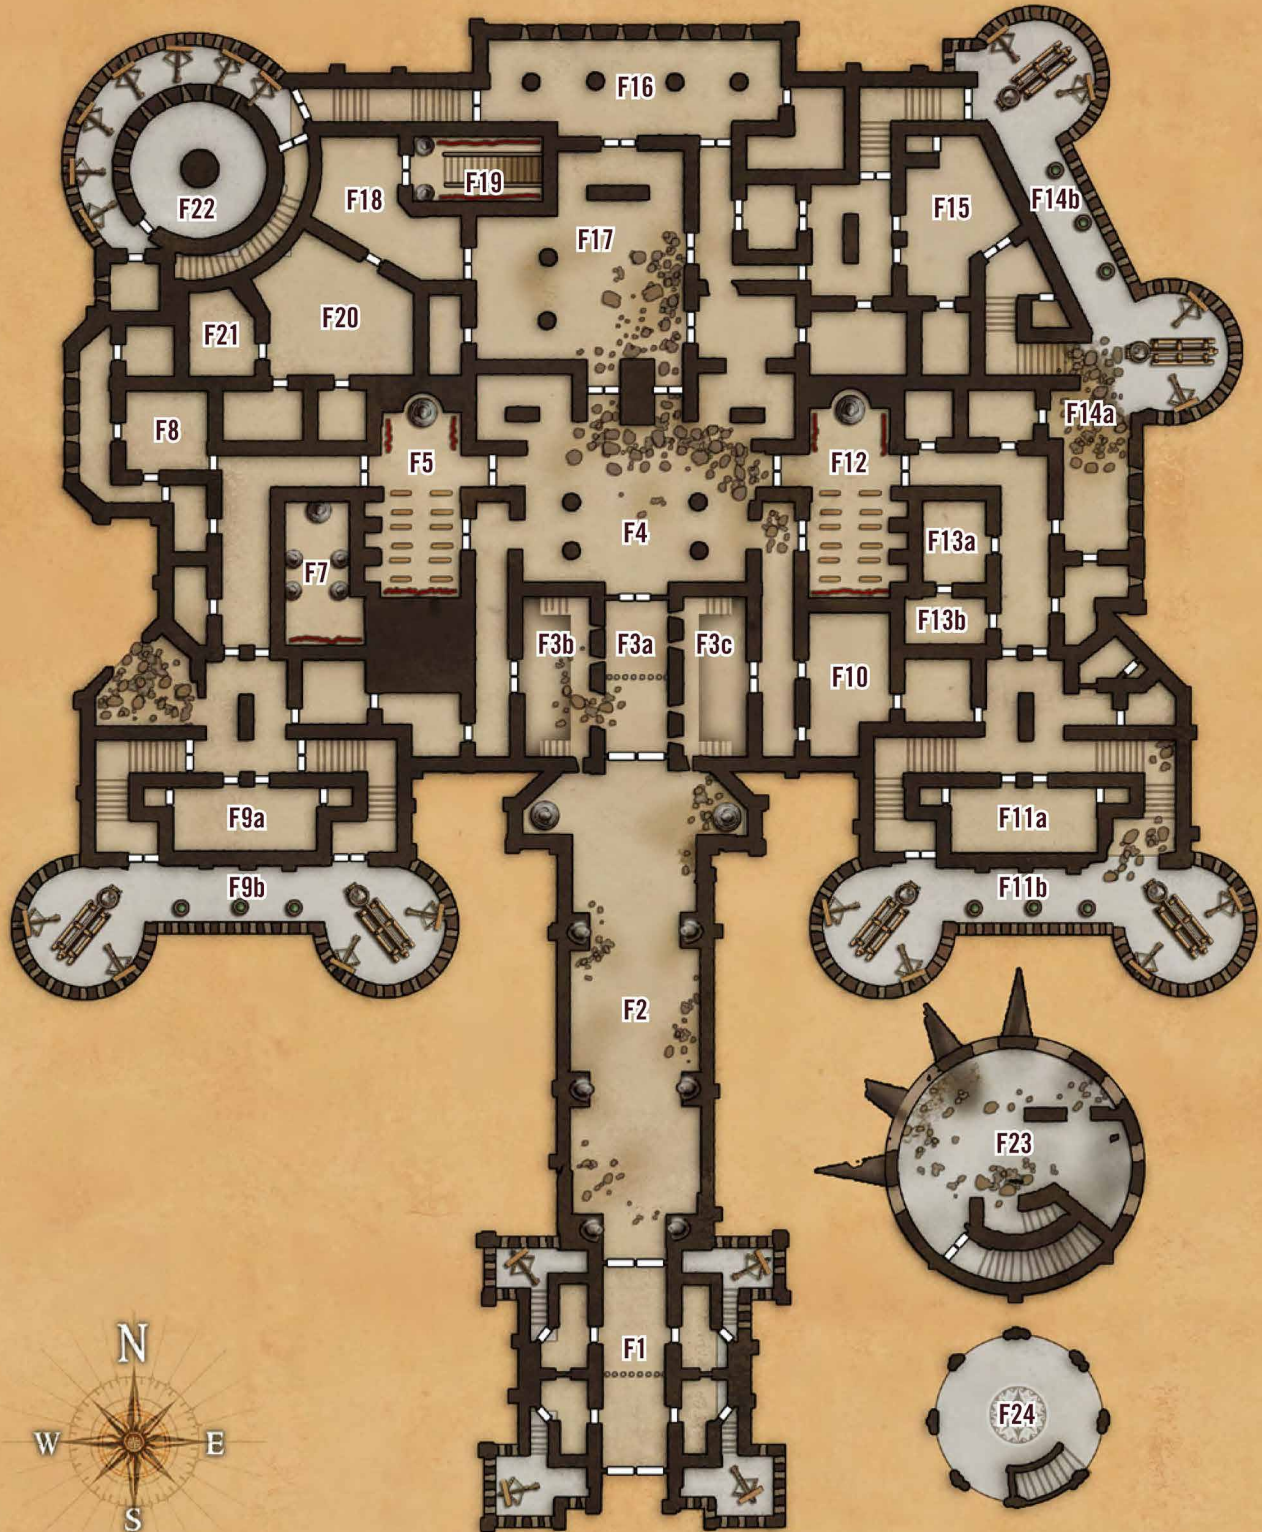

PATHFINDER[®]

ADVENTURE PATH[™]

Wrath of the Righteous

INTERACTIVE MAPS ✦ PART 2 OF 6

SWORD OF VALOR

Cartography by Robert Lazzaretti

F. Citadel Drezzen

1 SQUARE = 5 FEET

F. Citadel Drezzen

1 SQUARE = 5 FEET

G. Drezen Dungeon

1 SQUARE = 5 FEET

G. Drezen Dungeon

1 SQUARE = 5 FEET

Overland Locations

Army Encampment

1 SQUARE = 5 FEET

Skirmish 2 Watchtower

1 SQUARE = 5 FEET

Skirmish 3 Ahari Bridge

1 SQUARE = 5 FEET

Ruins of Drezzen

Skirmish 1 Haunted vault

1 SQUARE = 5 FEET

G. Drezen Dungeon

1 SQUARE = 5 FEET

G. Drezen Dungeon

1 SQUARE = 5 FEET