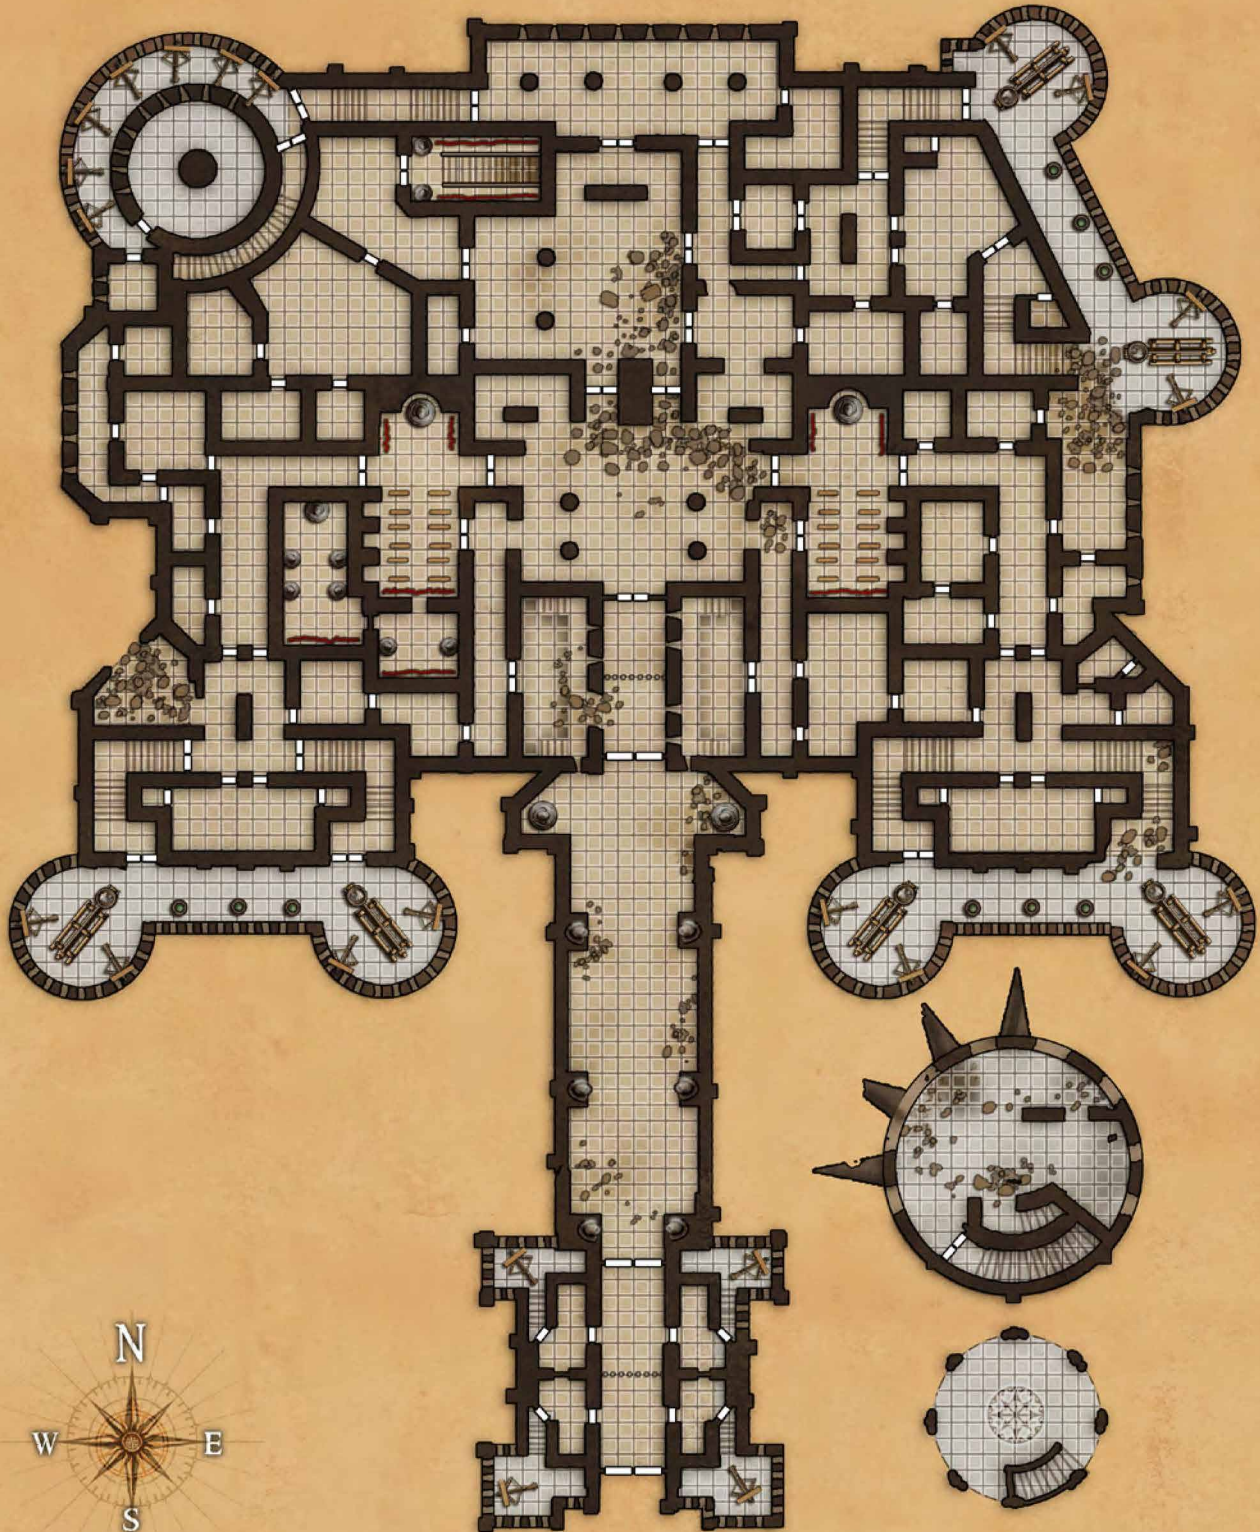

1 SQUARE = 5 FEET

Skirmish 2 Watchtower

1 SQUARE = 5 FEET

Skirmish 3 Ahari Bridge

1 SQUARE = 5 FEET

Ruins of Drezzen

Skirmish 1 Haunted vault

1 SQUARE = 5 FEET

Skirmish 2 Watchtower

1 SQUARE = 5 FEET

Skirmish 3 Ahari Bridge

1 SQUARE = 5 FEET

F. Citadel Drezzen

1 SQUARE = 5 FEET

F. Citadel Drezzen

1 SQUARE = 5 FEET

G. Drezen Dungeon

1 SQUARE = 5 FEET

G. Drezen Dungeon

1 SQUARE = 5 FEET