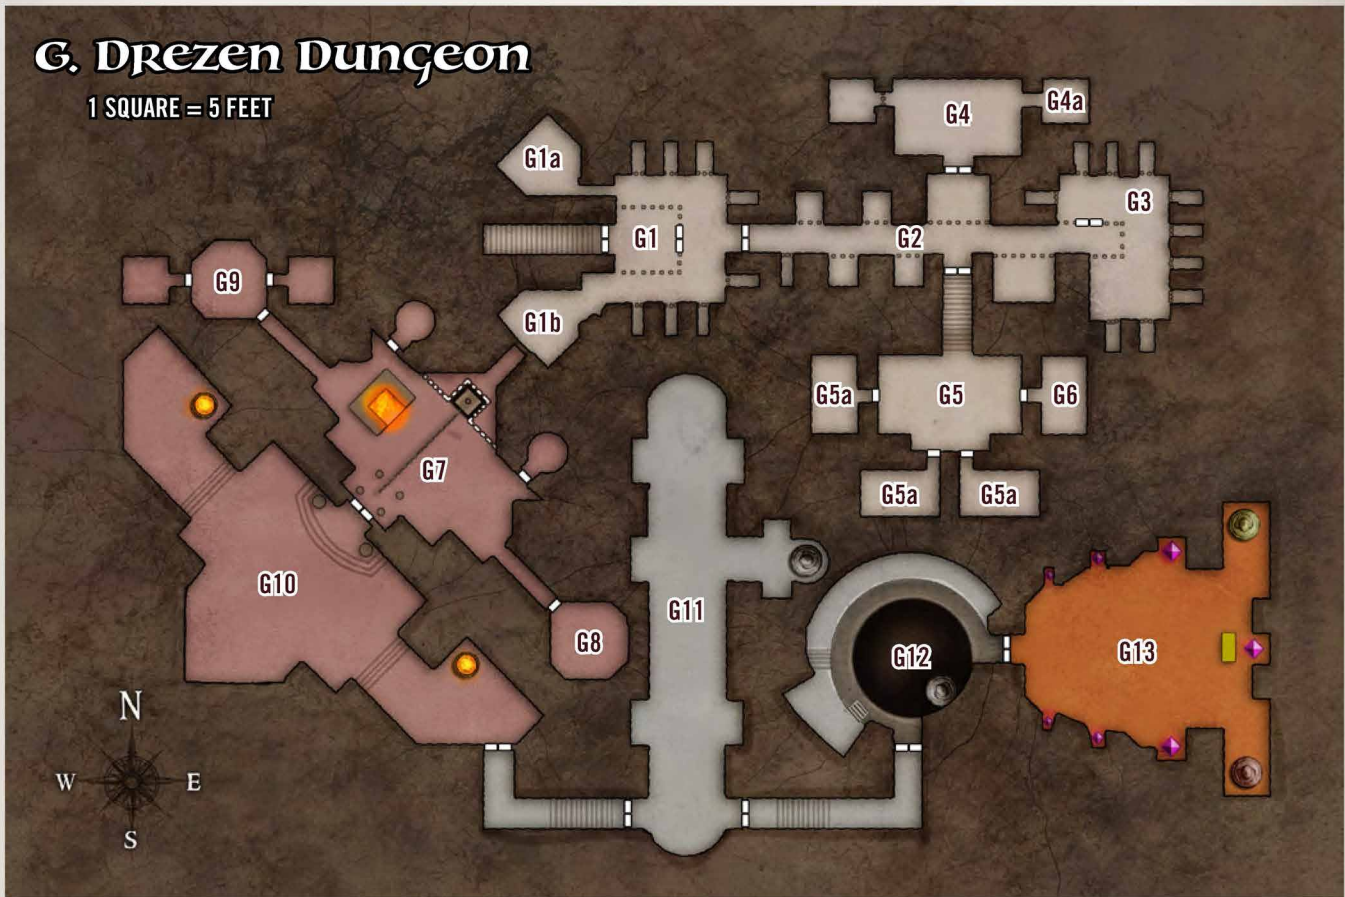

PATHFINDER[®]

ADVENTURE PATH[™]

Wrath of the Righteous

INTERACTIVE MAPS ✦ PART 2 OF 6

SWORD OF VALOR

Cartography by Robert Lazzaretti

F. Citadel Drezzen

1 SQUARE = 5 FEET

F. Citadel Drezzen

1 SQUARE = 5 FEET

G. Drezen Dungeon

1 SQUARE = 5 FEET

G. Drezen Dungeon

1 SQUARE = 5 FEET

Overland Locations

Army Encampment

D. Lost Chapel

E. The Gibbering Swarm

Overland Locations

Army Encampment

D. Lost Chapel

E. The Gibbering Swarm

Ruins of Drezzen

Skirmish 1 Haunted vault

1 SQUARE = 5 FEET

Skirmish 2 Watchtower

1 SQUARE = 5 FEET

Skirmish 3 Ahari Bridge

1 SQUARE = 5 FEET

Ruins of Drezzen

Skirmish 1 Haunted vault

1 SQUARE = 5 FEET