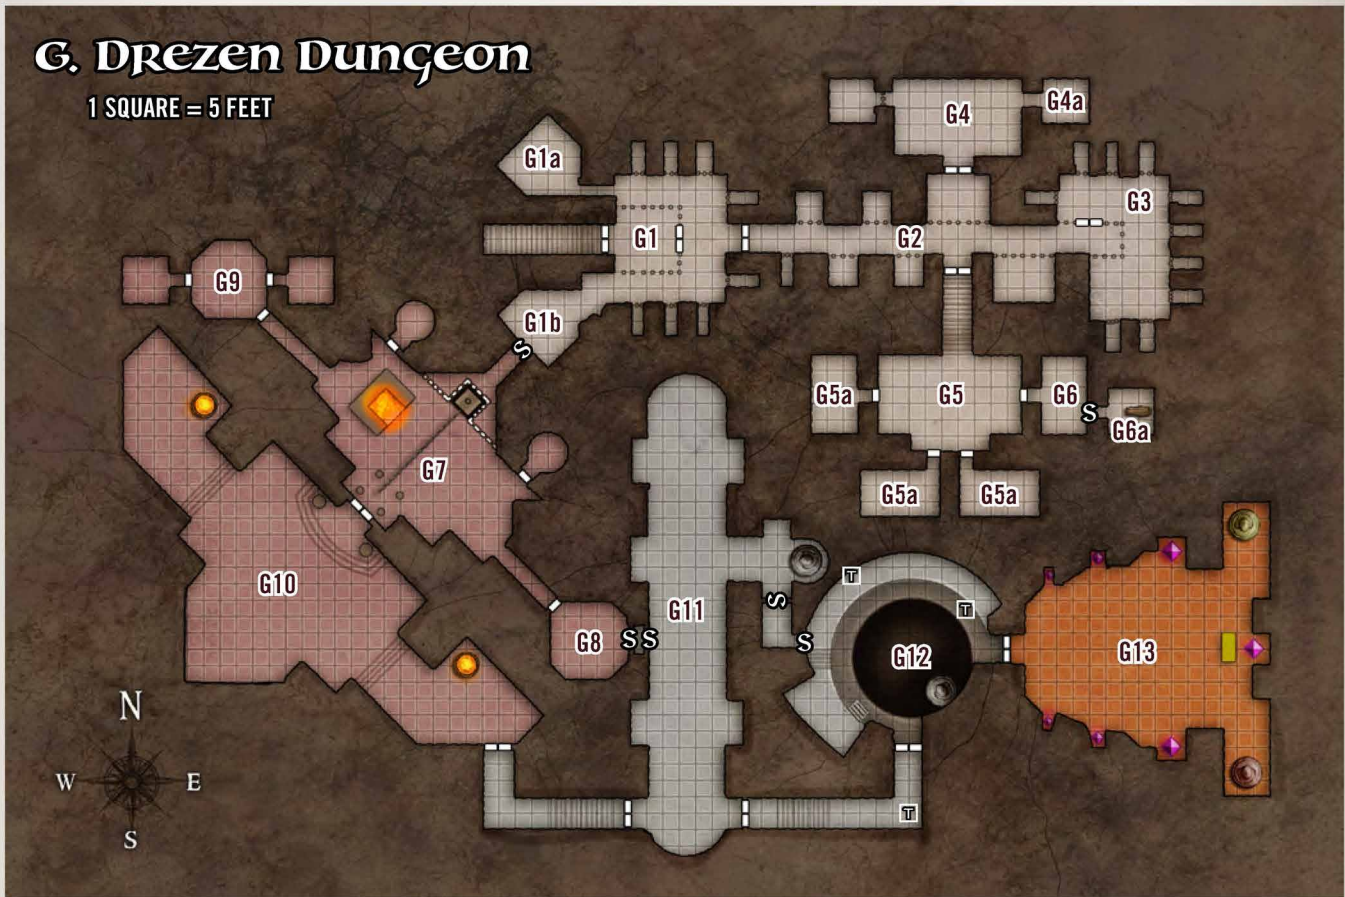

1 SQUARE = 5 FEET

Skirmish 2 Watchtower

1 SQUARE = 5 FEET

Skirmish 3 Ahari Bridge

1 SQUARE = 5 FEET

Ruins of Drezzen

Skirmish 1 Haunted vault

1 SQUARE = 5 FEET

Skirmish 2 Watchtower

1 SQUARE = 5 FEET

Skirmish 3 Ahari Bridge

1 SQUARE = 5 FEET

F. Citadel Drezzen

1 SQUARE = 5 FEET

F. Citadel Drezzen

1 SQUARE = 5 FEET

G. Drezen Dungeon

1 SQUARE = 5 FEET

G. Drezen Dungeon

1 SQUARE = 5 FEET