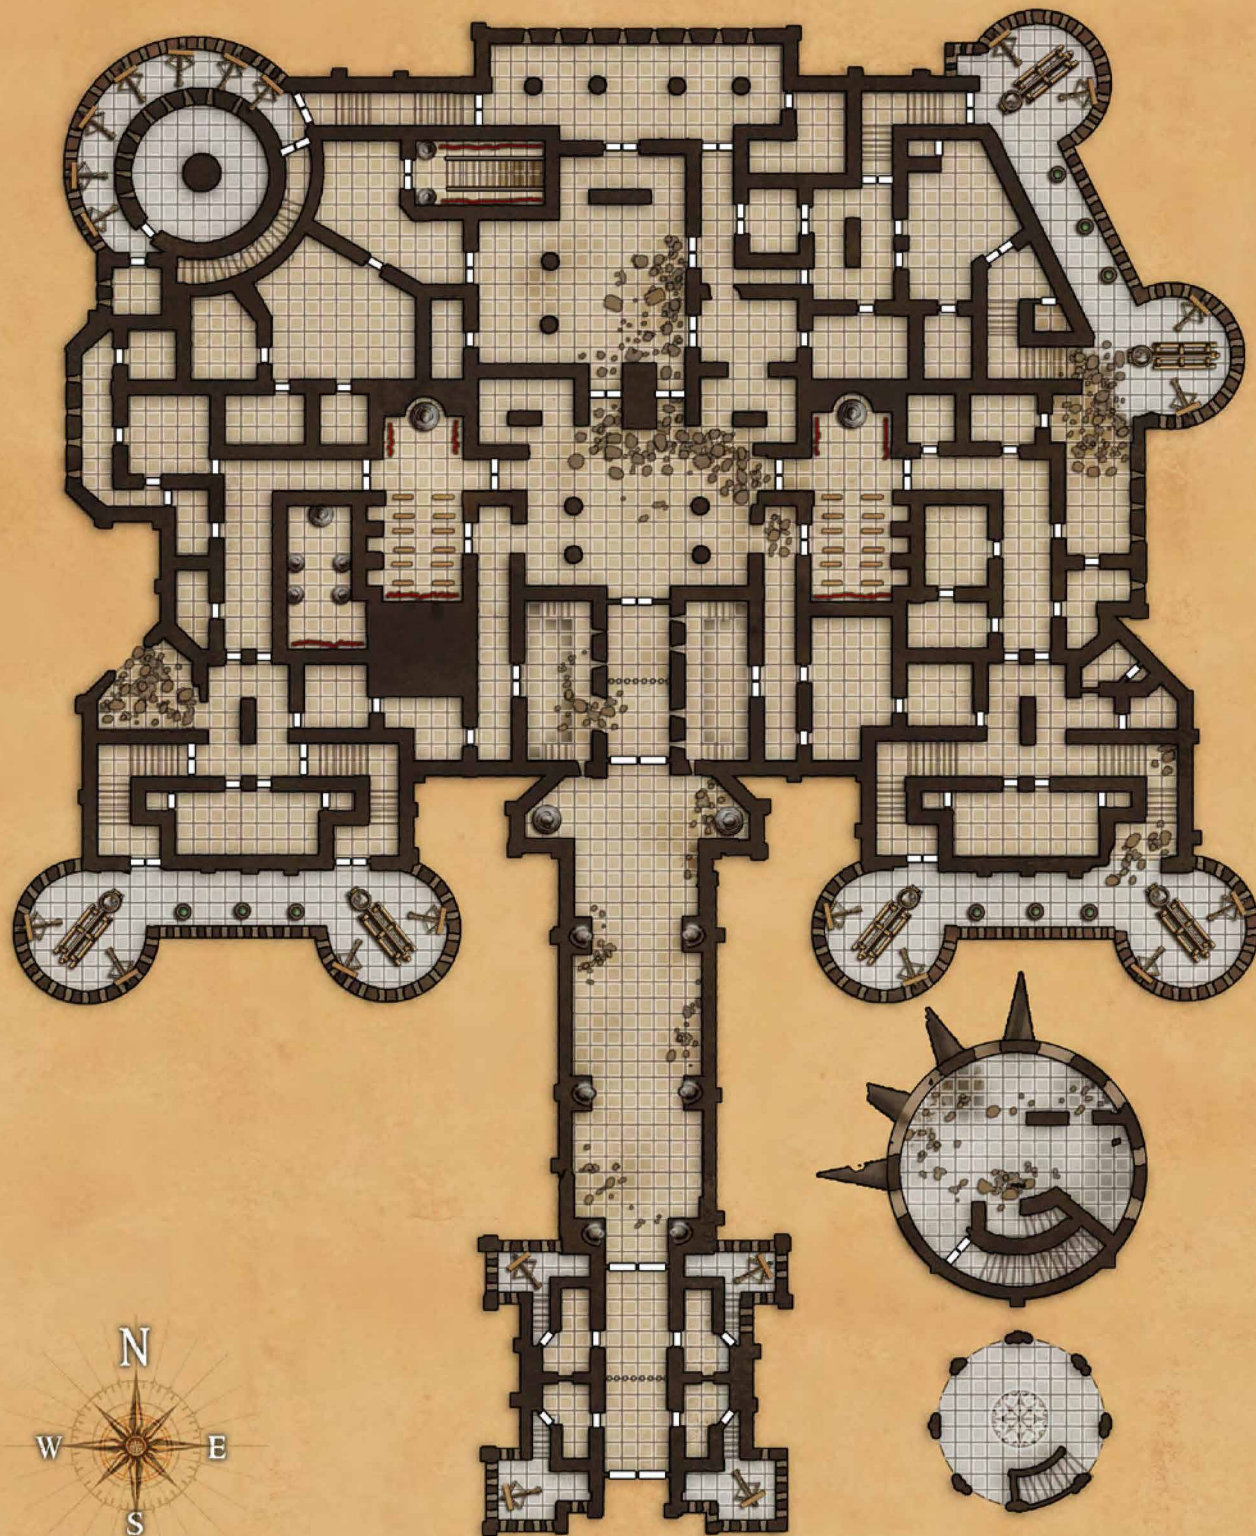

PATHFINDER[®]

ADVENTURE PATH[™]

Wrath of the Righteous

INTERACTIVE MAPS ✦ PART 2 OF 6

SWORD OF VALOR

Cartography by Robert Lazzaretti

F. Citadel Drezzen

1 SQUARE = 5 FEET

F. Citadel Drezzen

1 SQUARE = 5 FEET

G. Drezen Dungeon

1 SQUARE = 5 FEET

G. Drezen Dungeon

1 SQUARE = 5 FEET

Overland Locations

Army Encampment

D. Lost Chapel

E. The Gibbering Swarm

Overland Locations

Army Encampment

D. Lost Chapel

E. The Gibbering Swarm

Ruins of Drezzen

Skirmish 1 Haunted vault

1 SQUARE = 5 FEET

Skirmish 2 Watchtower

1 SQUARE = 5 FEET

Skirmish 3 Ahari Bridge

1 SQUARE = 5 FEET

Ruins of Drezzen

Skirmish 1 Haunted vault

1 SQUARE = 5 FEET