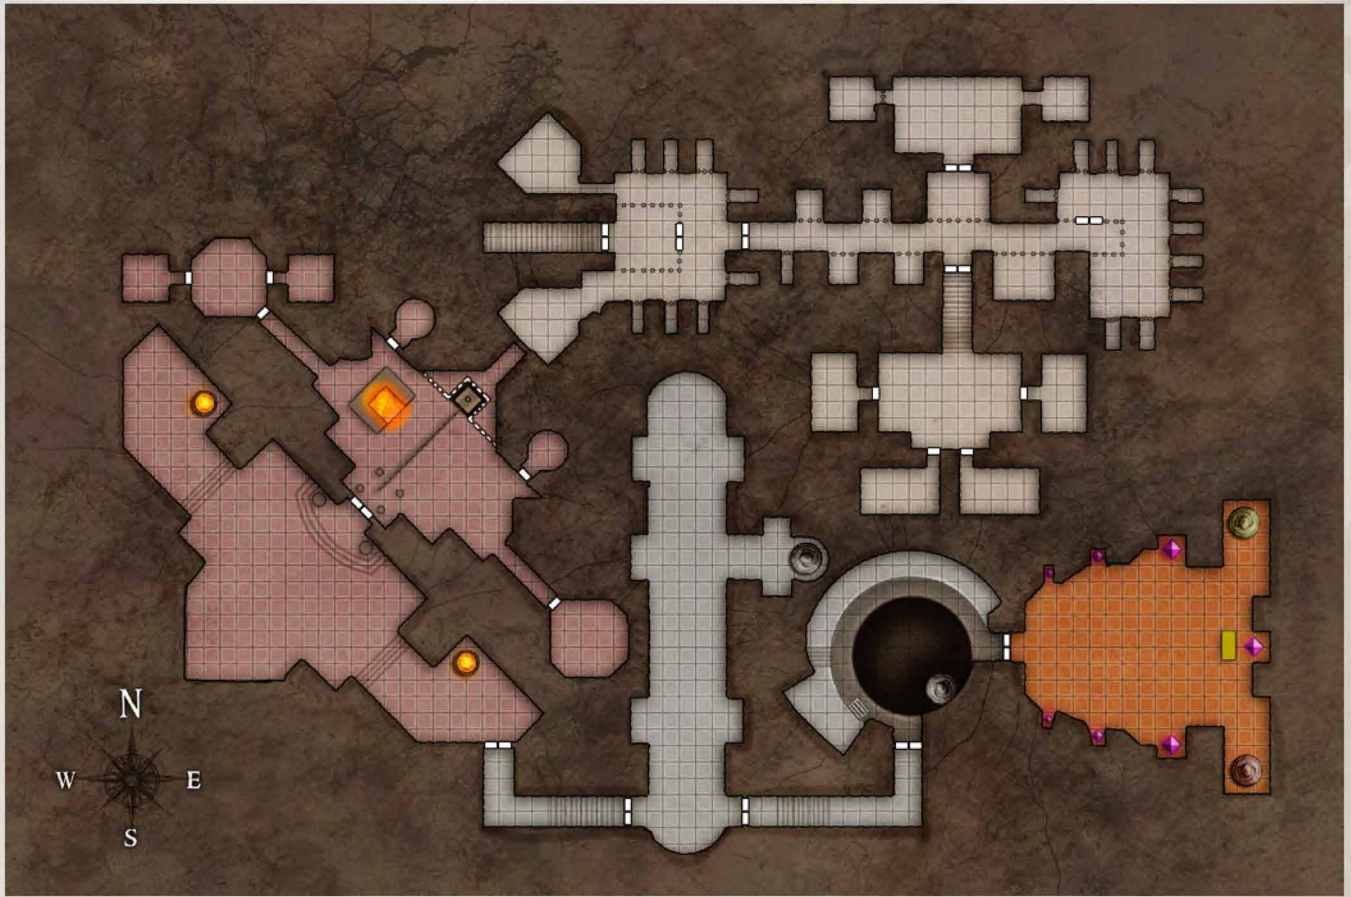

PATHFINDER[®]

ADVENTURE PATH[™]

Wrath of the Righteous

INTERACTIVE MAPS ✦ PART 2 OF 6

SWORD OF VALOR

Cartography by Robert Lazzaretti

F. Citadel Drezzen

1 SQUARE = 5 FEET

F. Citadel Drezzen

1 SQUARE = 5 FEET

G. Drezen Dungeon

1 SQUARE = 5 FEET

G. Drezen Dungeon

1 SQUARE = 5 FEET

Overland Locations

Army Encampment

D. Lost Chapel

E. The Gibbering Swarm

Overland Locations

Army Encampment

D. Lost Chapel

E. The Gibbering Swarm

Ruins of Drezzen

Skirmish 1 Haunted vault

1 SQUARE = 5 FEET

Skirmish 2 Watchtower

1 SQUARE = 5 FEET

Skirmish 3 Ahari Bridge

1 SQUARE = 5 FEET

Ruins of Drezzen

Skirmish 1 Haunted vault

1 SQUARE = 5 FEET