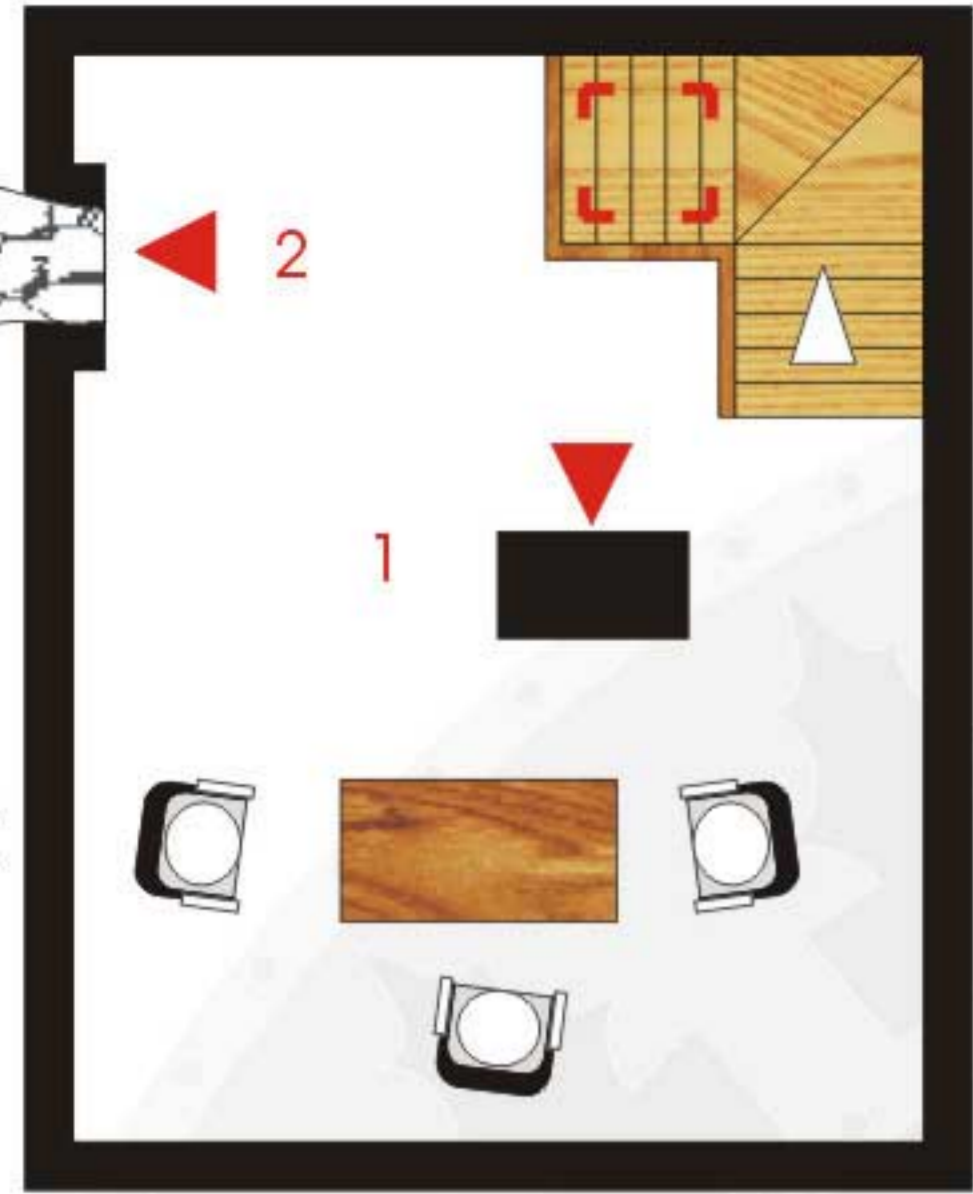

Cellar

MAMA BECHOS
CAT HOUSE
LEVEL: 1
CASTLEWALLS
©2000

To Joppies & Wharf

MAMA BECHOS
CAT HOUSE
LEVEL: 2
CASTLEWALLS
©2000

Welcome to Mama Becho's Cat House! A run down place of ill repute for your wanderlust needs. Mama took in all the little waifs she could find & put them to work. But mama's got a secret. She's a member of the local Thieves Guild and her "establishment" caters to all kinds. Occasionally, she'll also rent out the lower level rooms for extra coin..

CELLAR:

- Area: 1 Secret Guild meeting room. Accessible through secret trapdoor at the top of the stairs from Level: 1, Area: 4 above. Hidden compartment in base of fireplace foundation in center of room.
- Area: 2 Secret door inside fireplace foundation to tunnel.

LEVEL: 1

- Area: 1 Main entrance, receptionist.
- Area: 2 Office.
- Area: 3 Waiting area/lounge.
- Area: 4 Unused bedroom. Secret trapdoor under a sliding bed leads to Level: Cellar, Area: 1.
- Area: 5 Midden.
- Area: 6 Exits, for employee use only.
- Area: 7-17 "Patron" bedrooms.

LEVEL: 2

- Area: 1 Girls lounge.
- Area: 2 Hallway.
- Area: 3 Mama's bedroom.
- Area: 4 Mama's office.
- Area: 5 Linen & bathing.
- Area: 6 Middens
- Area: 7-10 Employee's sleeping quarters.