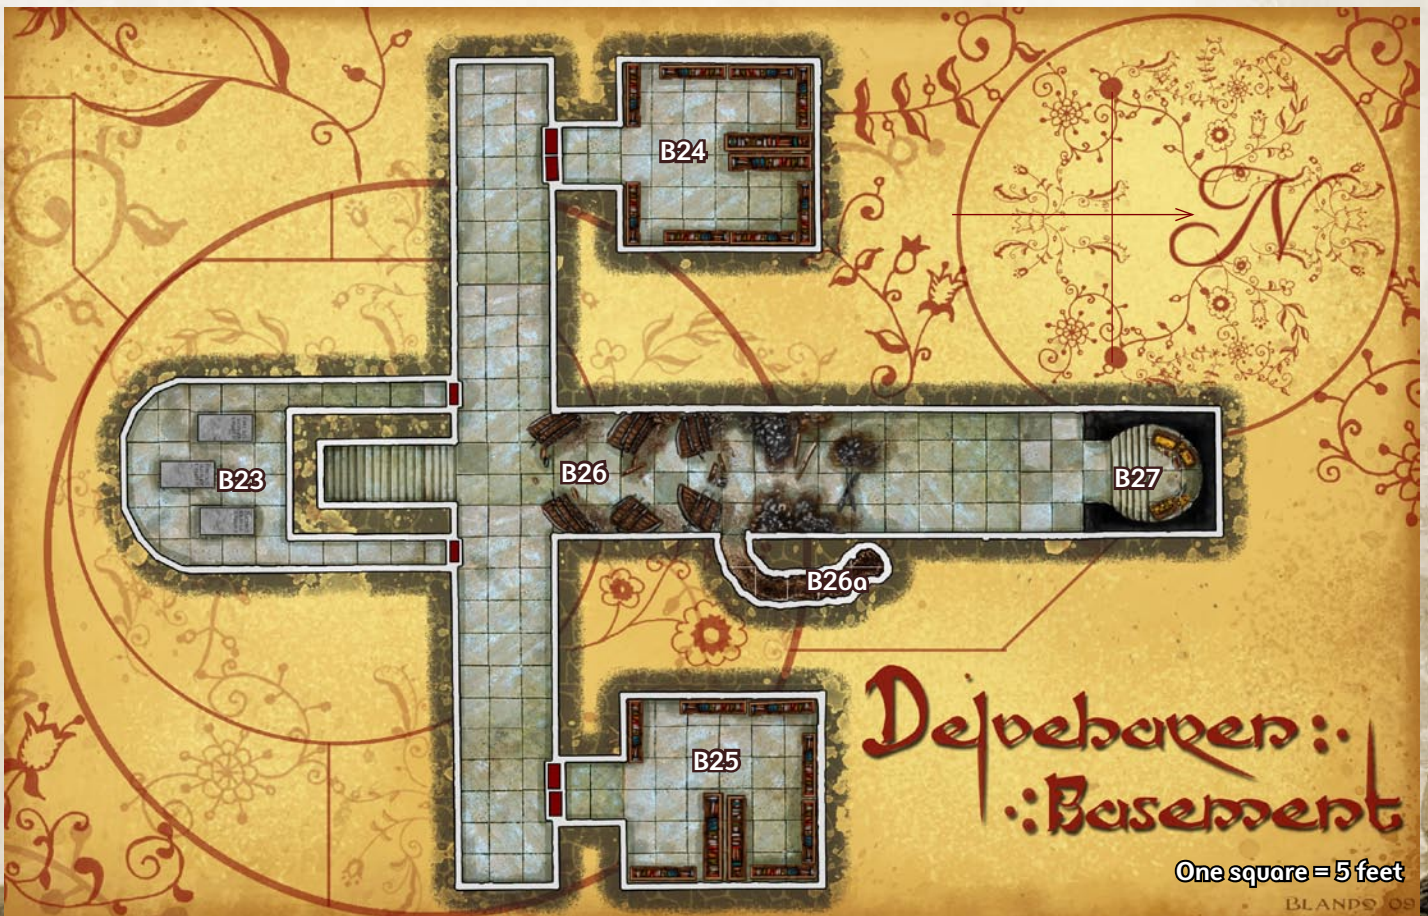

THE ASMODEAN KNOT

One square = 5 feet

First Floor

Aberian's Folly

Second Floor

One square = 5 feet

Aberian's Attic

Delvehaven Ground Floor

One square = 10 feet

BLANDS 09

One square = 10 feet

BLANDS 09

Aberian Ruins

The Nessian Spiral

One square = 5 feet

Dark Market Ambush

Shop Interior

M
K

The Maggot Tree Siege

Walcourt

First Floor

One square = 5 feet

Walcourt

Second Floor

One square = 5 feet

Walcourt Roof

One square = 5 feet

Walcourt Lower levels

One square = 5 feet

Ghivel's Townhouse
One square = 5 feet

The Vacant Throne
One square = 5 feet

CLAIM A CITY OF DANGER!