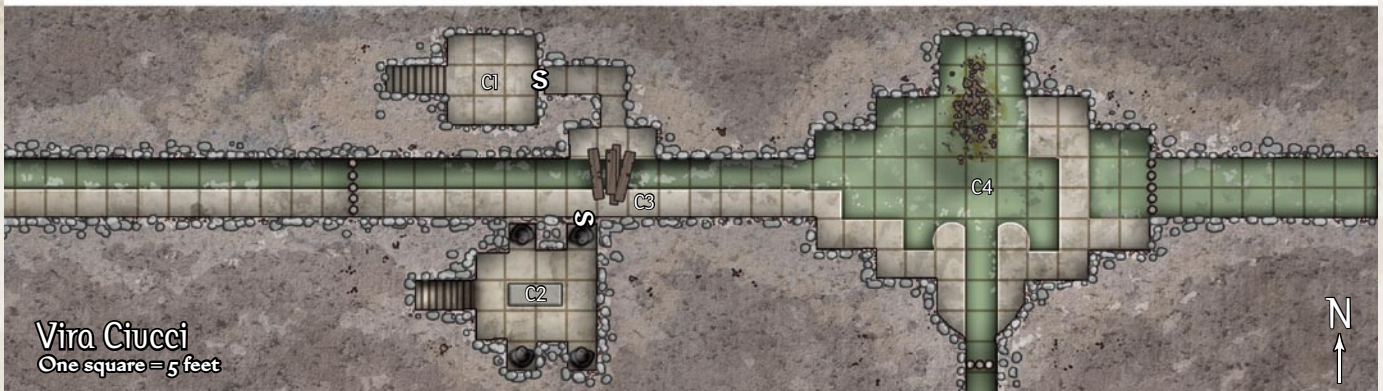

Shop Interior

M
K

The Maggot Tree Siege

Walcourt

First Floor

One square = 5 feet

Walcourt

Second Floor

One square = 5 feet

Walcourt Roof

One square = 5 feet

Walcourt Lower levels

One square = 5 feet

Ghivel's Townhouse
One square = 5 feet

The Vacant Throne
One square = 5 feet

CLAIM A CITY OF DANGER!

Shadowy scoundrels and infernal masterminds scheme to claim the city of Westcrown in the Council of Thieves Adventure Path. Those who dare to face this villainy find challenges taking them from stinking slums to regal villas, through dilapidated museums and diabolical labyrinths, and on perilous paths beneath and beyond the tarnished city. The *Council of Thieves Map Folio* leads the way through the first Adventure Path created entirely for use with the Pathfinder Roleplaying Game! Within lie more than a dozen full-color maps of the metropolis's most famous and deadly locales! Even if you aren't running the Council of Thieves Adventure Path, the maps inside can serve as settings for palaces, dungeons, slums, and adventure sites for any RPG campaign. You'll also find a massive, 8-panel poster map revealing the infamous city of Westcrown, the setting of the entire campaign, presented as you've never seen it before! An entire city of adventure awaits!