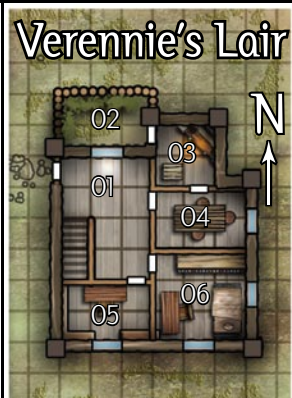

Shop Interior

M
K

The Maggot Tree Siege

Walcourt

First Floor

One square = 5 feet

Walcourt

Second Floor

One square = 5 feet

Walcourt Roof

One square = 5 feet

Walcourt Lower levels

One square = 5 feet

Ghivel's Townhouse
One square = 5 feet

The Vacant Throne
One square = 5 feet

CLAIM A CITY OF DANGER!