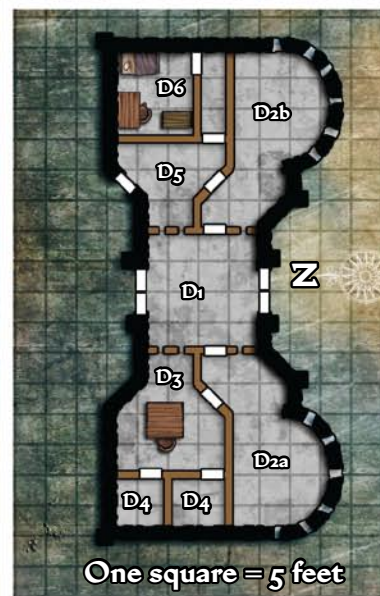

THE ASMODEAN KNOT

One square = 5 feet

First Floor

Aberian's Folly

Second Floor

One square = 5 feet

Aberian's Attic

Delvehaven Ground Floor

One square = 10 feet

BLANDS 09

One square = 10 feet

BLANDS 09

Aberian Ruins

The Nessian Spiral

One square = 5 feet

Dark Market Ambush

Shop Interior

M
K

The Maggot Tree Siege

Walcourt

First Floor

One square = 5 feet

Walcourt

Second Floor

One square = 5 feet

Walcourt Roof

One square = 5 feet

Walcourt Lower levels

One square = 5 feet

Ghivel's Townhouse
One square = 5 feet

The Vacant Throne
One square = 5 feet

CLAIM A CITY OF DANGER!