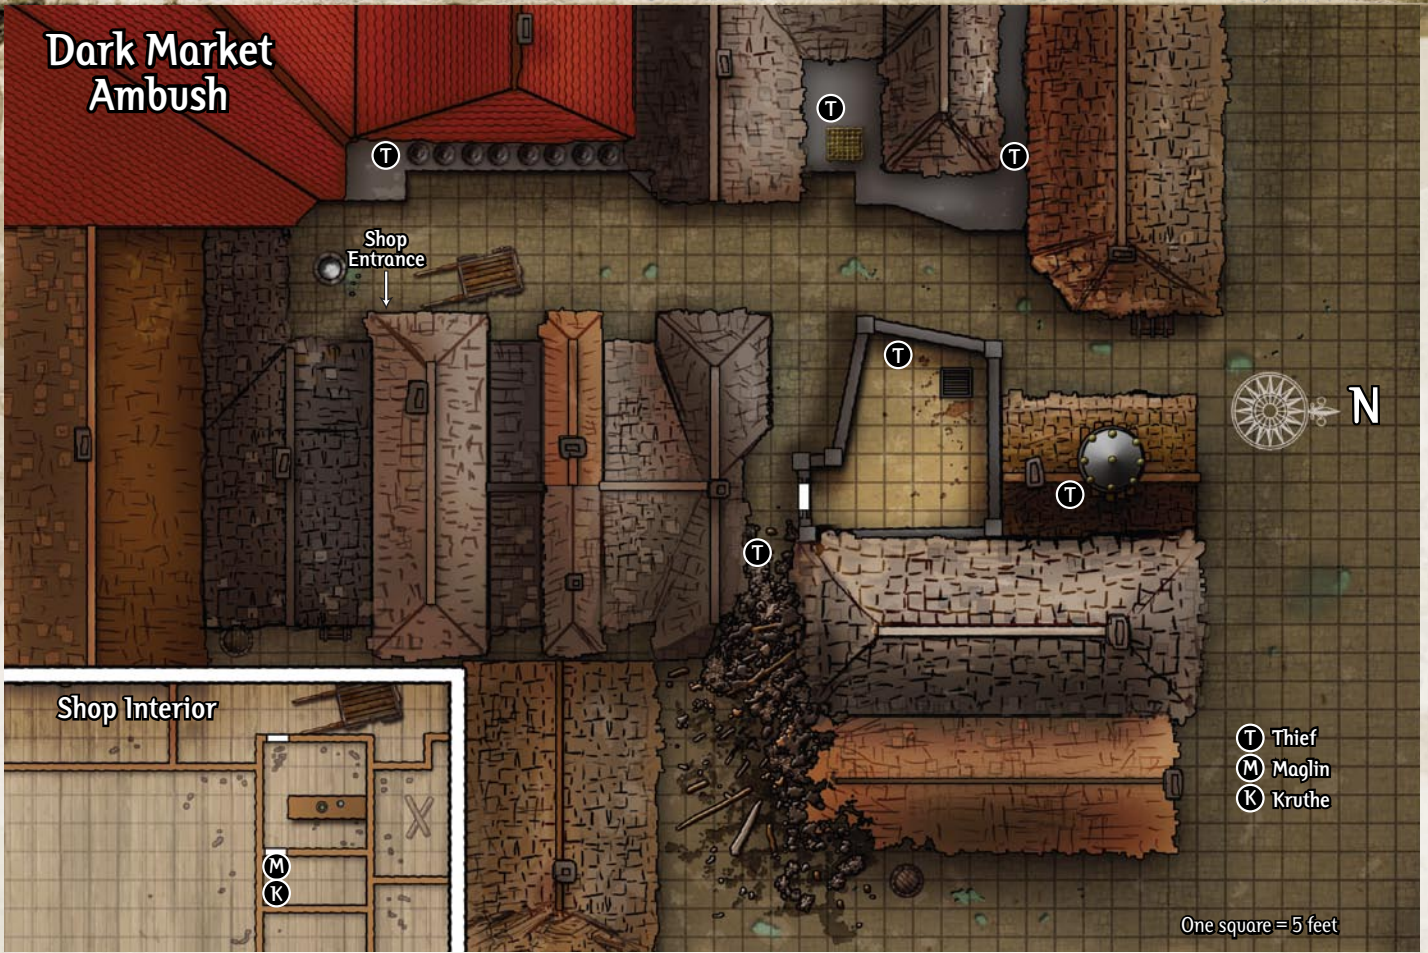

THE ASMODEAN KNOT

One square = 5 feet

First Floor

Aberian's Folly

Second Floor

One square = 5 feet

Aberian's Attic

Delvehaven Ground Floor

One square = 10 feet

BLANDS 09

One square = 10 feet

BLANDS 09

Aberian Ruins

The Nessian Spiral

One square = 5 feet

Dark Market Ambush

Shop Interior

M
K

The Maggot Tree Siege

Walcourt

First Floor

One square = 5 feet

Walcourt

Second Floor

One square = 5 feet

Walcourt Roof

One square = 5 feet

Walcourt Lower levels

One square = 5 feet

Ghivel's Townhouse
One square = 5 feet

The Vacant Throne
One square = 5 feet

CLAIM A CITY OF DANGER!