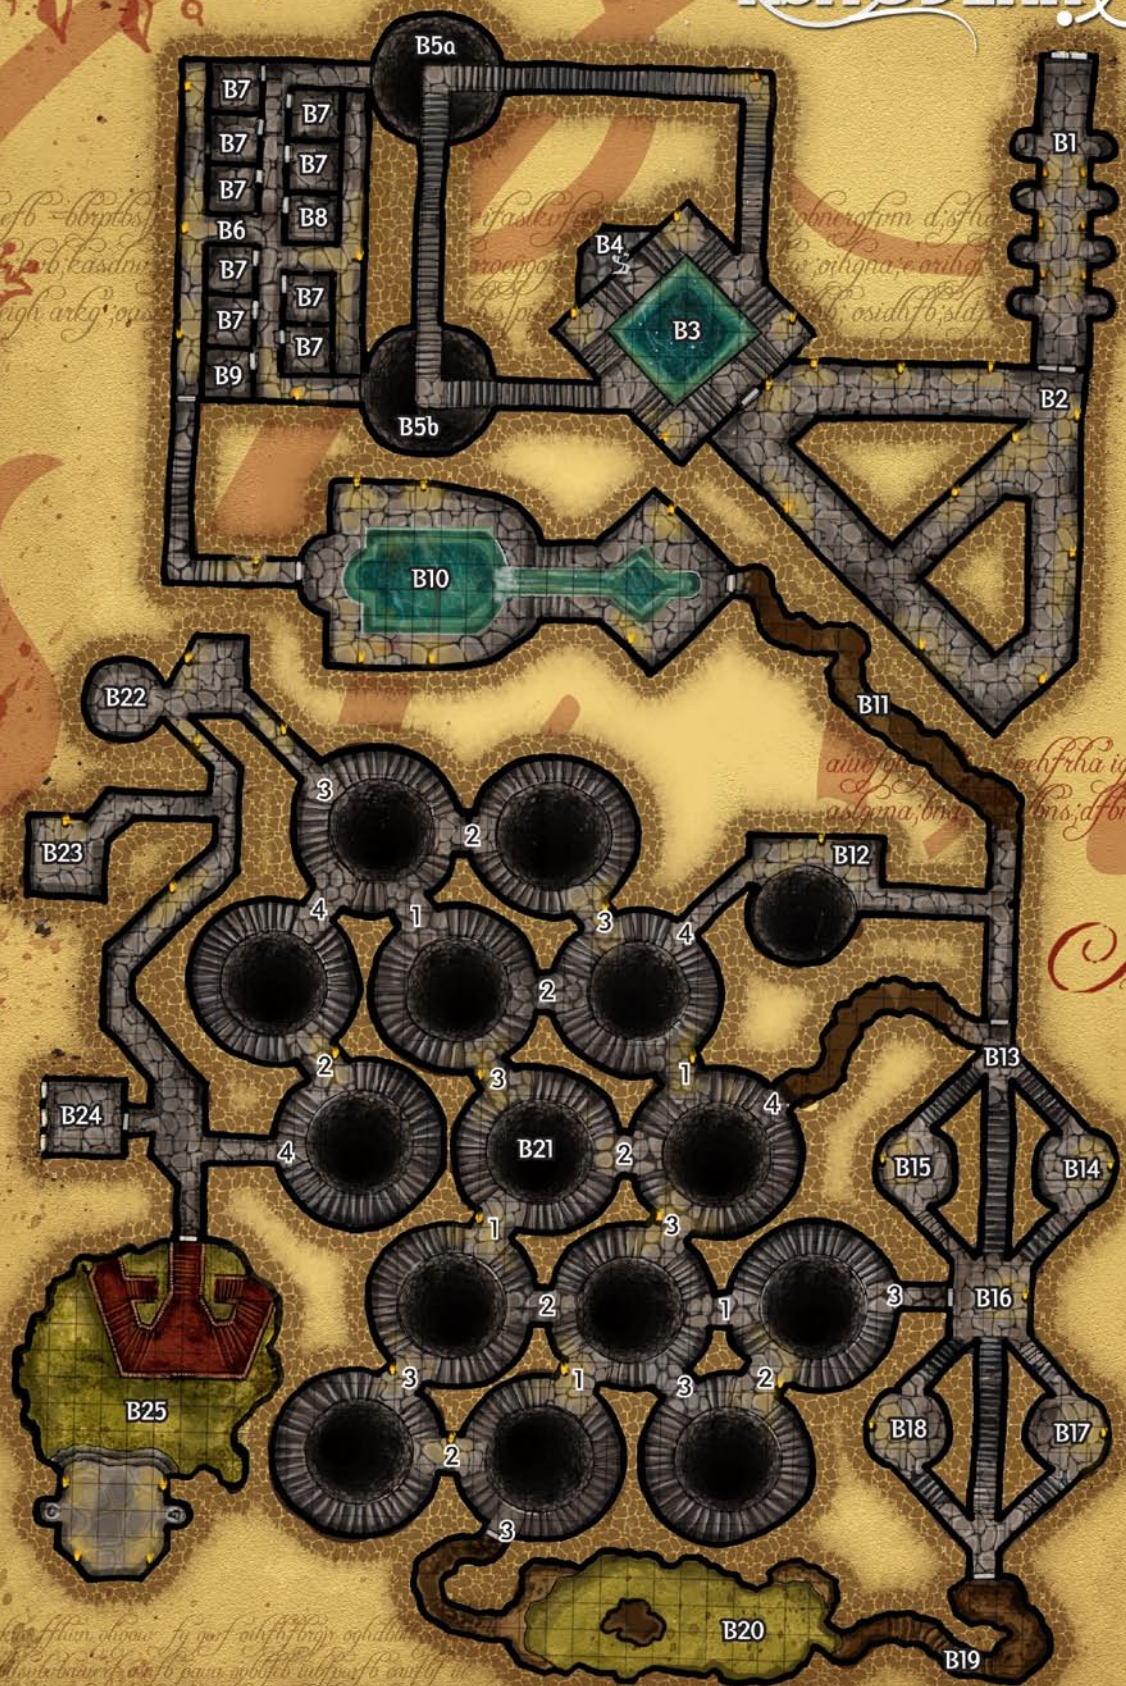

PATHFINDER CHRONICLES

Council of
Thieves
MAP FOLIO

Cartography by Jared Blando
and Robert Lazzaretti

Westcrown

City of Twilight

THE CITY OF WESTCROWN

Bastards of Erebus Lair

One square = 5 feet

THE ASMODEAN KNOT

One square = 5 feet

First Floor

Aberian's Folly

Second Floor

One square = 5 feet

Aberian's Attic

Delvehaven Ground Floor

One square = 5 feet

Walcourt Roof

One square = 5 feet

Walcourt Lower levels

One square = 5 feet

Ghivel's Townhouse
One square = 5 feet

The Vacant Throne
One square = 5 feet

CLAIM A CITY OF DANGER!

Shadowy scoundrels and infernal masterminds scheme to claim the city of Westcrown in the Council of Thieves Adventure Path. Those who dare to face this villainy find challenges taking them from stinking slums to regal villas, through dilapidated museums and diabolical labyrinths, and on perilous paths beneath and beyond the tarnished city. The *Council of Thieves Map Folio* leads the way through the first Adventure Path created entirely for use with the Pathfinder Roleplaying Game! Within lie more than a dozen full-color maps of the metropolis's most famous and deadly locales! Even if you aren't running the Council of Thieves Adventure Path, the maps inside can serve as settings for palaces, dungeons, slums, and adventure sites for any RPG campaign. You'll also find a massive, 8-panel poster map revealing the infamous city of Westcrown, the setting of the entire campaign, presented as you've never seen it before! An entire city of adventure awaits!