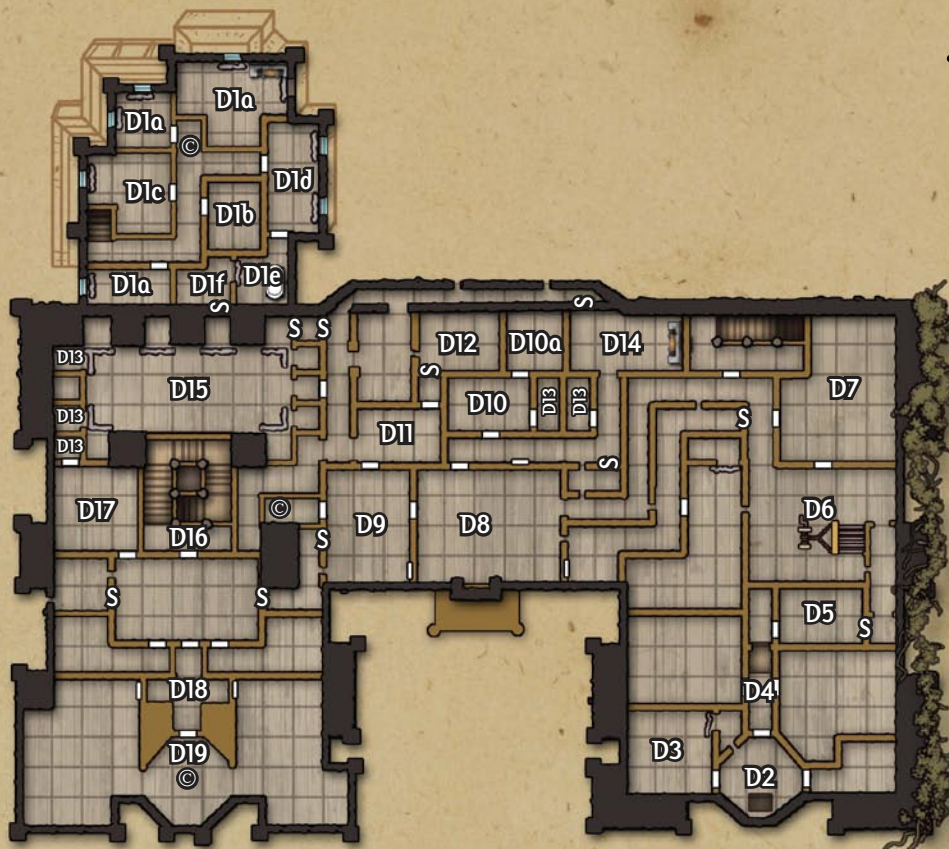

Shop Interior

M
K

The Maggot Tree Siege

Walcourt

First Floor

One square = 5 feet

Walcourt

Second Floor

One square = 5 feet

Walcourt Roof

One square = 5 feet

Walcourt Lower levels

One square = 5 feet

Ghivel's Townhouse
One square = 5 feet

The Vacant Throne
One square = 5 feet

CLAIM A CITY OF DANGER!