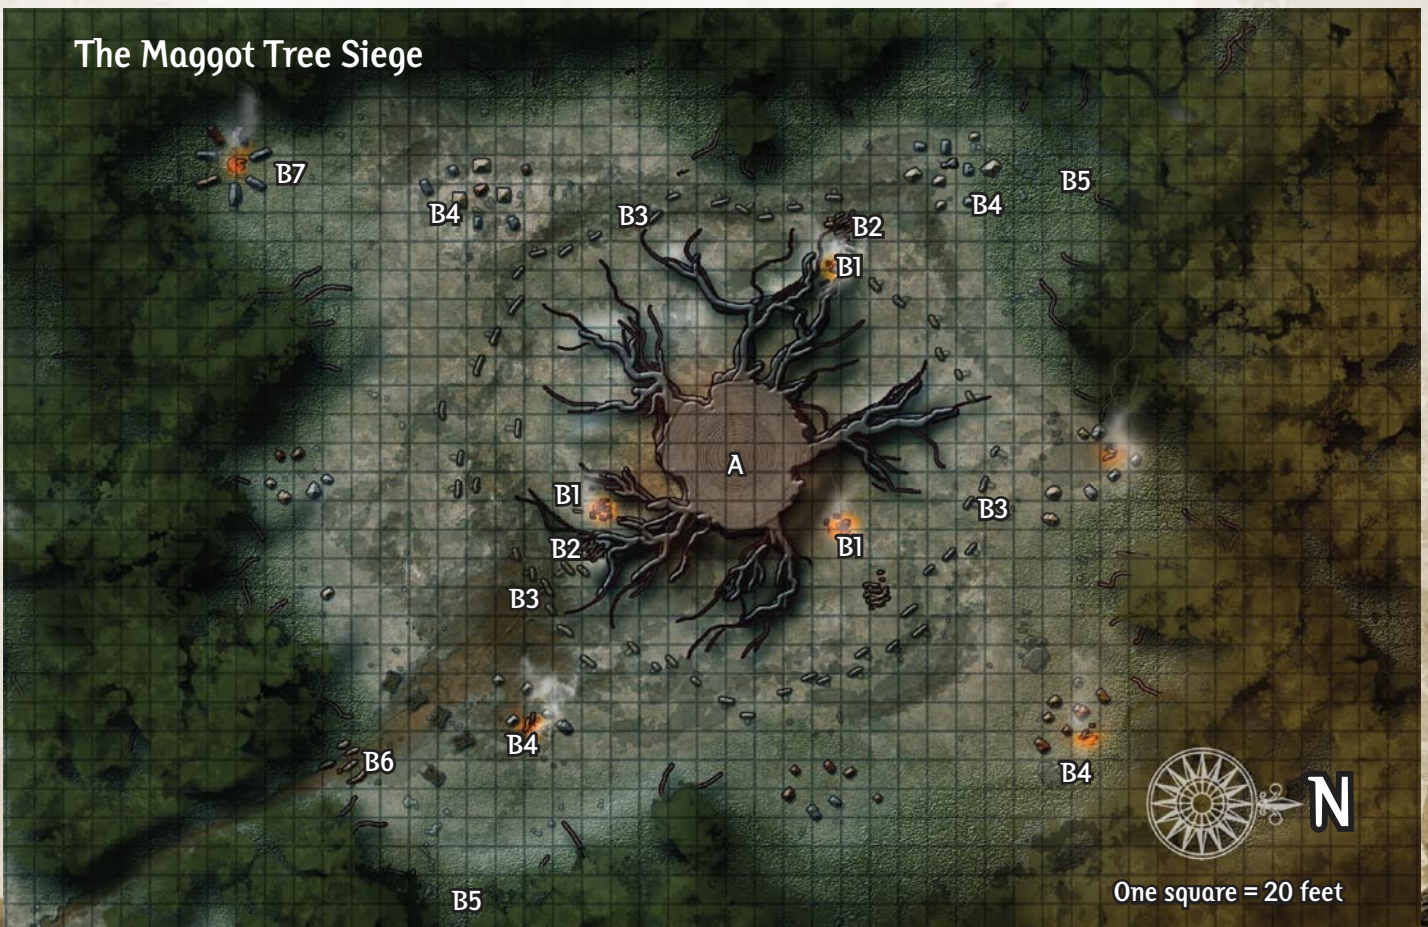

THE ASMODEAN KNOT

One square = 5 feet

First Floor

Aberian's Folly

Second Floor

One square = 5 feet

Aberian's Attic

Delvehaven Ground Floor

One square = 10 feet

BLANDS 09

One square = 10 feet

BLANDS 09

Aberian Ruins

The Nessian Spiral

One square = 5 feet

Dark Market Ambush

Shop Interior

M
K

The Maggot Tree Siege

Walcourt

First Floor

One square = 5 feet

Walcourt

Second Floor

One square = 5 feet

Walcourt Roof

One square = 5 feet

Walcourt Lower levels

One square = 5 feet

Ghivel's Townhouse
One square = 5 feet

The Vacant Throne
One square = 5 feet

CLAIM A CITY OF DANGER!