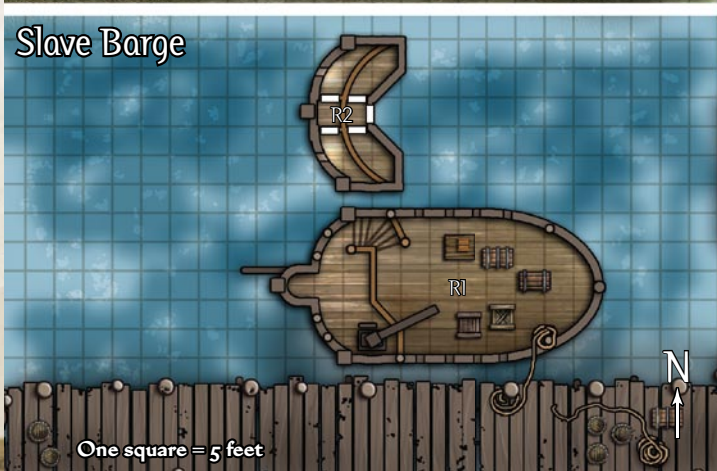

Shop Interior

M
K

The Maggot Tree Siege

Walcourt

First Floor

One square = 5 feet

Walcourt

Second Floor

One square = 5 feet

Walcourt Roof

One square = 5 feet

Walcourt Lower levels

One square = 5 feet

Ghivel's Townhouse
One square = 5 feet

The Vacant Throne
One square = 5 feet

CLAIM A CITY OF DANGER!

Shadowy scoundrels and infernal masterminds scheme to claim the city of Westcrown in the Council of Thieves Adventure Path. Those who dare to face this villainy find challenges taking them from stinking slums to regal villas, through dilapidated museums and diabolical labyrinths, and on perilous paths beneath and beyond the tarnished city. The *Council of Thieves Map Folio* leads the way through the first Adventure Path created entirely for use with the Pathfinder Roleplaying Game! Within lie more than a dozen full-color maps of the metropolis's most famous and deadly locales! Even if you aren't running the Council of Thieves Adventure Path, the maps inside can serve as settings for palaces, dungeons, slums, and adventure sites for any RPG campaign. You'll also find a massive, 8-panel poster map revealing the infamous city of Westcrown, the setting of the entire campaign, presented as you've never seen it before! An entire city of adventure awaits!