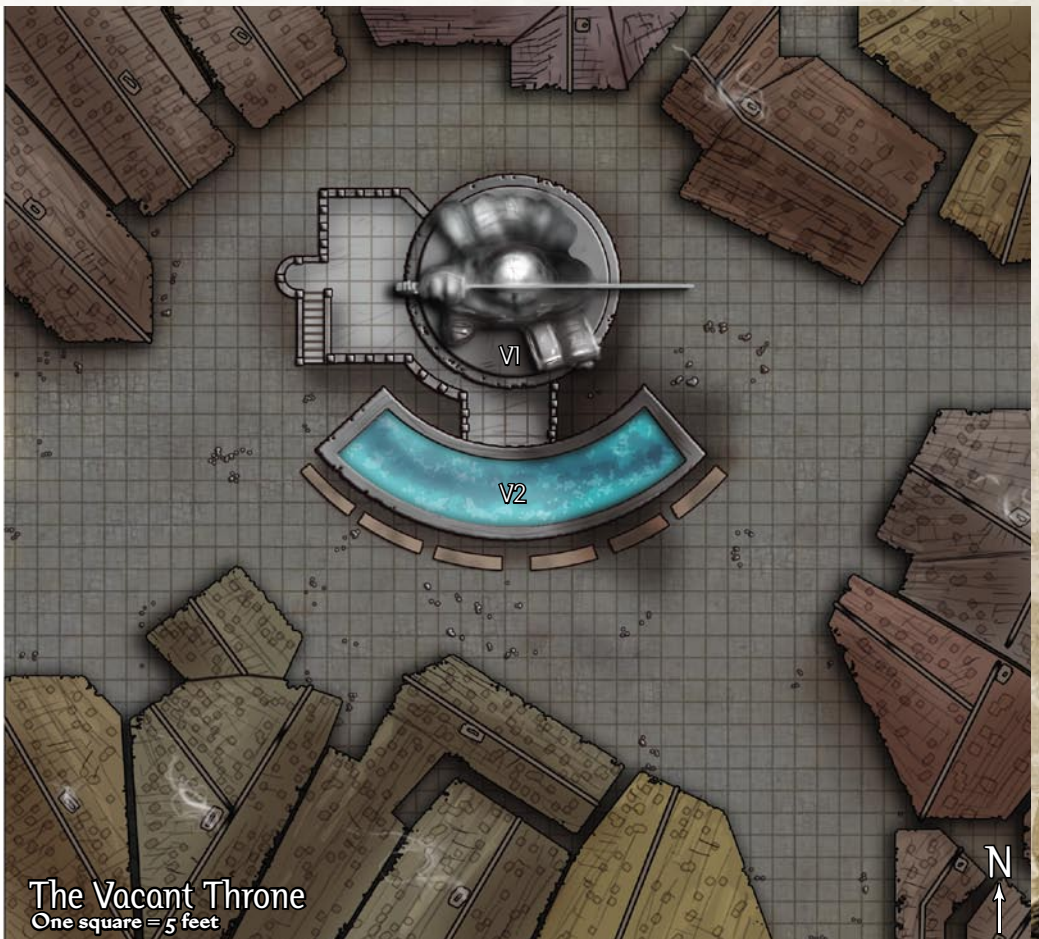

Shop Interior

M
K

The Maggot Tree Siege

Walcourt

First Floor

One square = 5 feet

Walcourt

Second Floor

One square = 5 feet

Walcourt Roof

One square = 5 feet

Walcourt Lower levels

One square = 5 feet

Ghivel's Townhouse
One square = 5 feet

The Vacant Throne
One square = 5 feet

CLAIM A CITY OF DANGER!

Shadowy scoundrels and infernal masterminds scheme to claim the city of Westcrown in the Council of Thieves Adventure Path. Those who dare to face this villainy find challenges taking them from stinking slums to regal villas, through dilapidated museums and diabolical labyrinths, and on perilous paths beneath and beyond the tarnished city. The *Council of Thieves Map Folio* leads the way through the first Adventure Path created entirely for use with the Pathfinder Roleplaying Game! Within lie more than a dozen full-color maps of the metropolis's most famous and deadly locales! Even if you aren't running the Council of Thieves Adventure Path, the maps inside can serve as settings for palaces, dungeons, slums, and adventure sites for any RPG campaign. You'll also find a massive, 8-panel poster map revealing the infamous city of Westcrown, the setting of the entire campaign, presented as you've never seen it before! An entire city of adventure awaits!