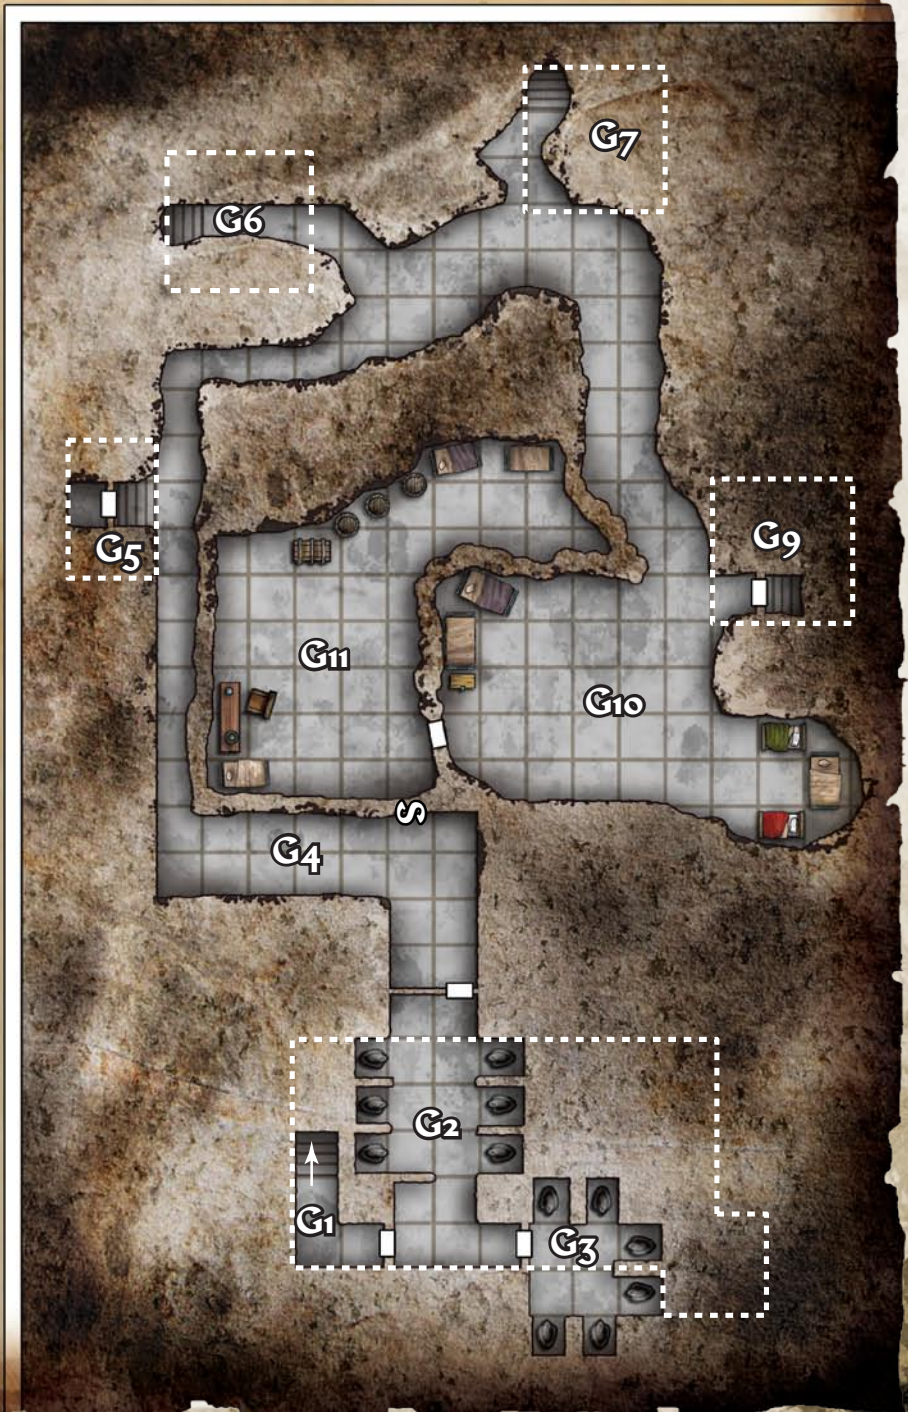

PATHFINDER CHRONICLES

Council of
Thieves
MAP FOLIO

Cartography by Jared Blando
and Robert Lazzaretti

Westcrown

City of Twilight

THE CITY OF WESTCROWN

Bastards of Erebus Lair

One square = 5 feet

THE ASMODEAN KNOT

One square = 5 feet

First Floor

Aberian's Folly

Second Floor

One square = 5 feet

Aberian's Attic

Delvehaven Ground Floor

Shop Interior

M
K

The Maggot Tree Siege

Walcourt

First Floor

One square = 5 feet

Walcourt

Second Floor

Shadowy scoundrels and infernal masterminds scheme to claim the city of Westcrown in the Council of Thieves Adventure Path. Those who dare to face this villainy find challenges taking them from stinking slums to regal villas, through dilapidated museums and diabolical labyrinths, and on perilous paths beneath and beyond the tarnished city. The *Council of Thieves Map Folio* leads the way through the first Adventure Path created entirely for use with the Pathfinder Roleplaying Game! Within lie more than a dozen full-color maps of the metropolis's most famous and deadly locales! Even if you aren't running the Council of Thieves Adventure Path, the maps inside can serve as settings for palaces, dungeons, slums, and adventure sites for any RPG campaign. You'll also find a massive, 8-panel poster map revealing the infamous city of Westcrown, the setting of the entire campaign, presented as you've never seen it before! An entire city of adventure awaits!