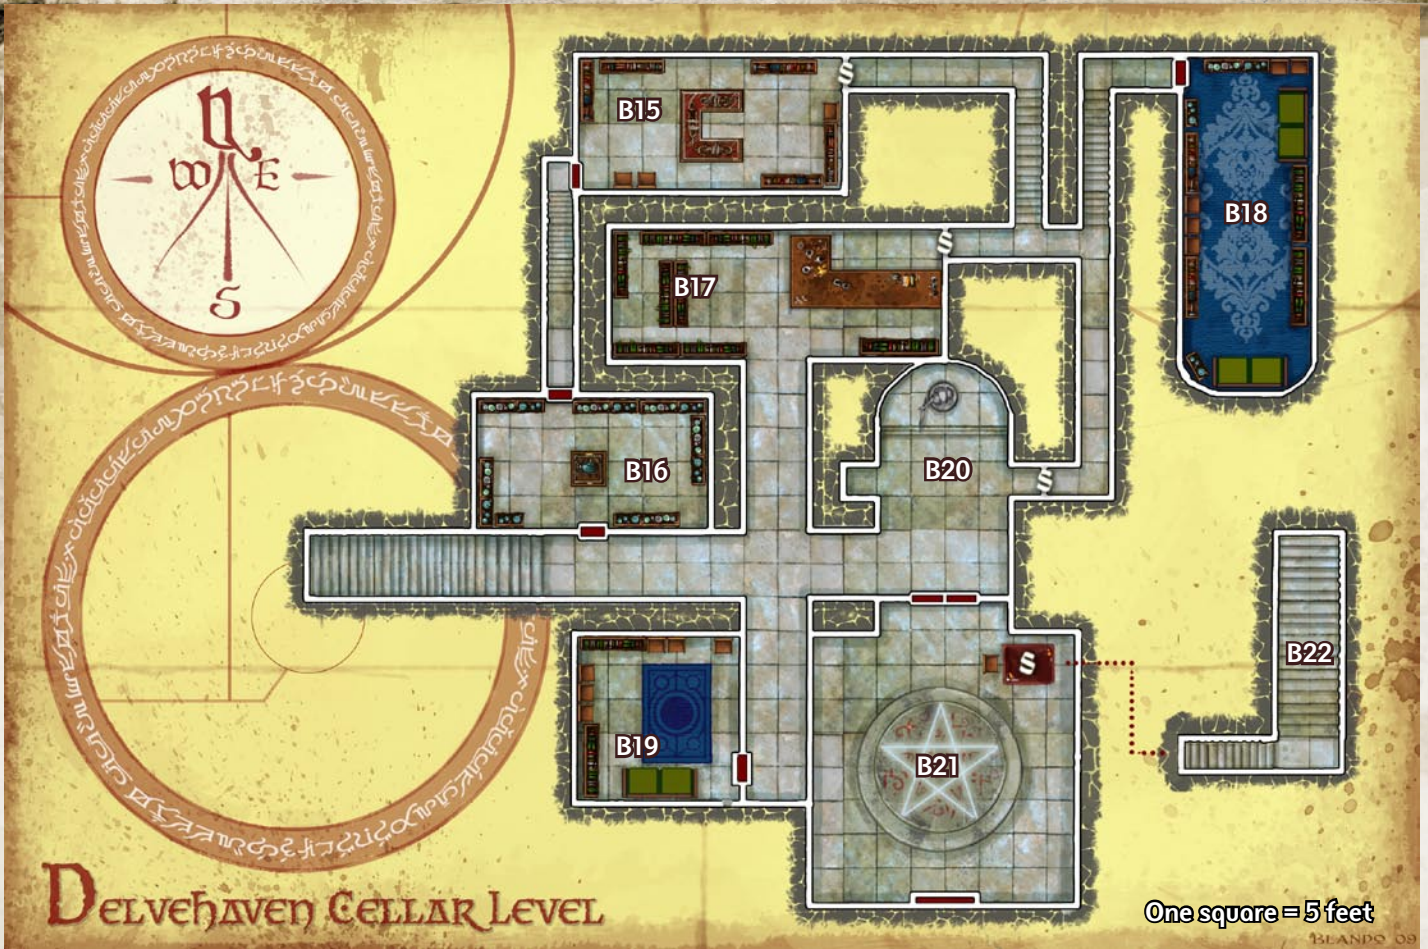

THE ASMODEAN KNOT

One square = 5 feet

First Floor

Aberian's Folly

Second Floor

One square = 5 feet

Aberian's Attic

Delvehaven Ground Floor

One square = 10 feet

BLANDS 09

One square = 10 feet

BLANDS 09

Aberian Ruins

The Nessian Spiral

One square = 5 feet

Dark Market Ambush

Shop Interior

M
K

The Maggot Tree Siege

Walcourt

First Floor

One square = 5 feet

Walcourt

Second Floor

One square = 5 feet

Walcourt Roof

One square = 5 feet

Walcourt Lower levels

One square = 5 feet

Ghivel's Townhouse
One square = 5 feet

The Vacant Throne
One square = 5 feet

CLAIM A CITY OF DANGER!