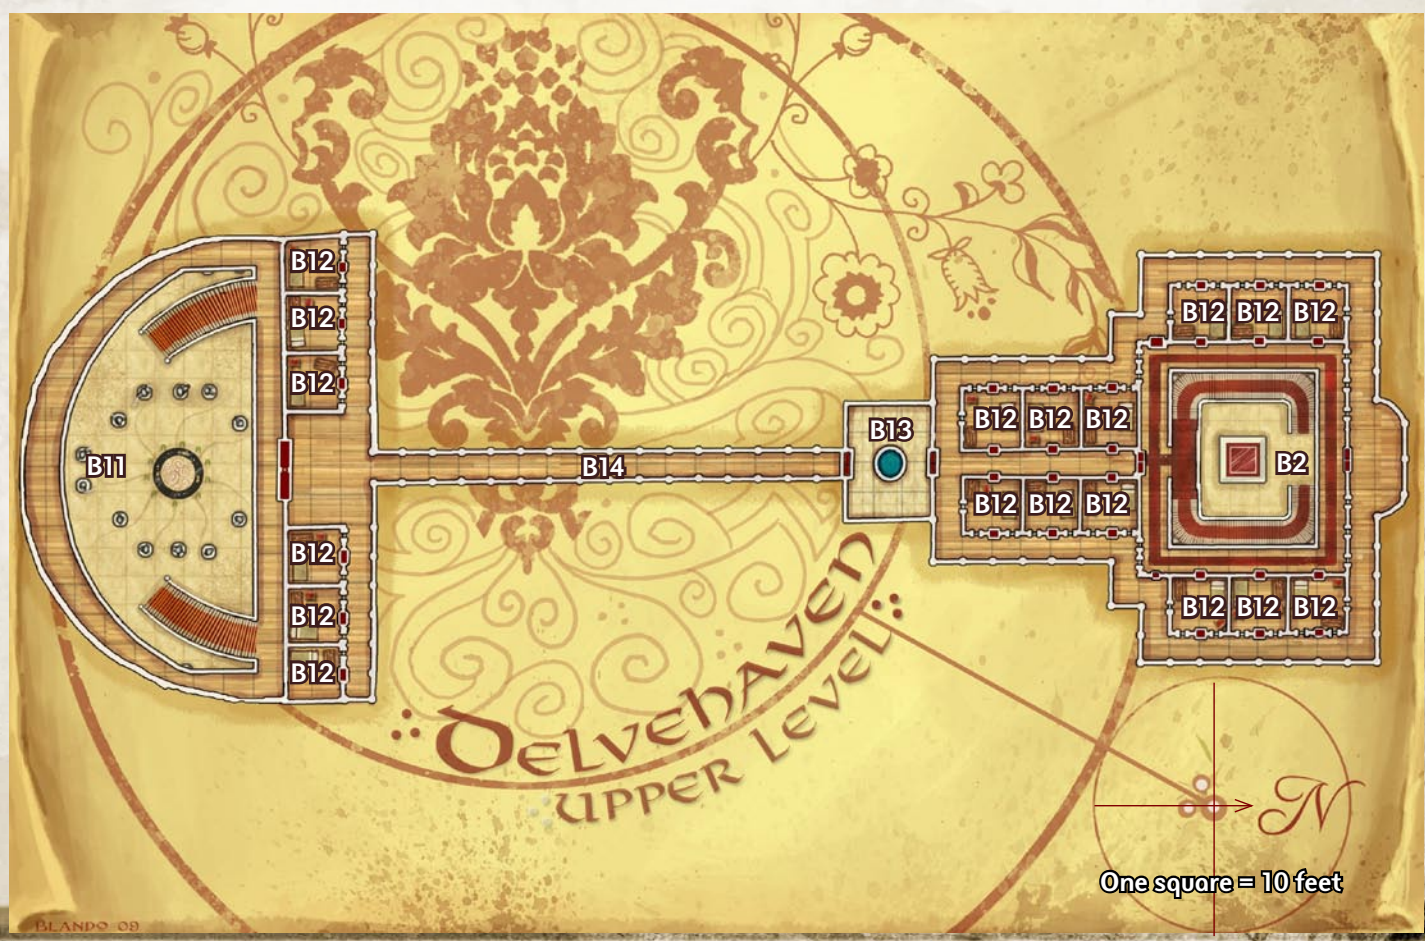

One square = 10 feet

BLANDS 09