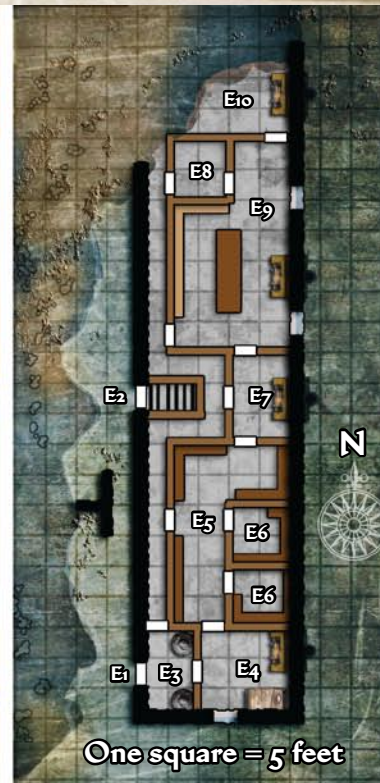

THE ASMODEAN KNOT

One square = 5 feet

First Floor

Aberian's Folly

Second Floor

One square = 5 feet

Aberian's Attic

Delvehaven Ground Floor

One square = 10 feet

BLANDS 09

One square = 10 feet

BLANDS 09

Aberian Ruins

The Nessian Spiral

One square = 5 feet

Dark Market Ambush

Shop Interior

M
K

The Maggot Tree Siege

Walcourt

First Floor

One square = 5 feet

Walcourt

Second Floor

One square = 5 feet

Walcourt Roof

One square = 5 feet

Walcourt Lower levels

One square = 5 feet

Ghivel's Townhouse
One square = 5 feet

The Vacant Throne
One square = 5 feet

CLAIM A CITY OF DANGER!