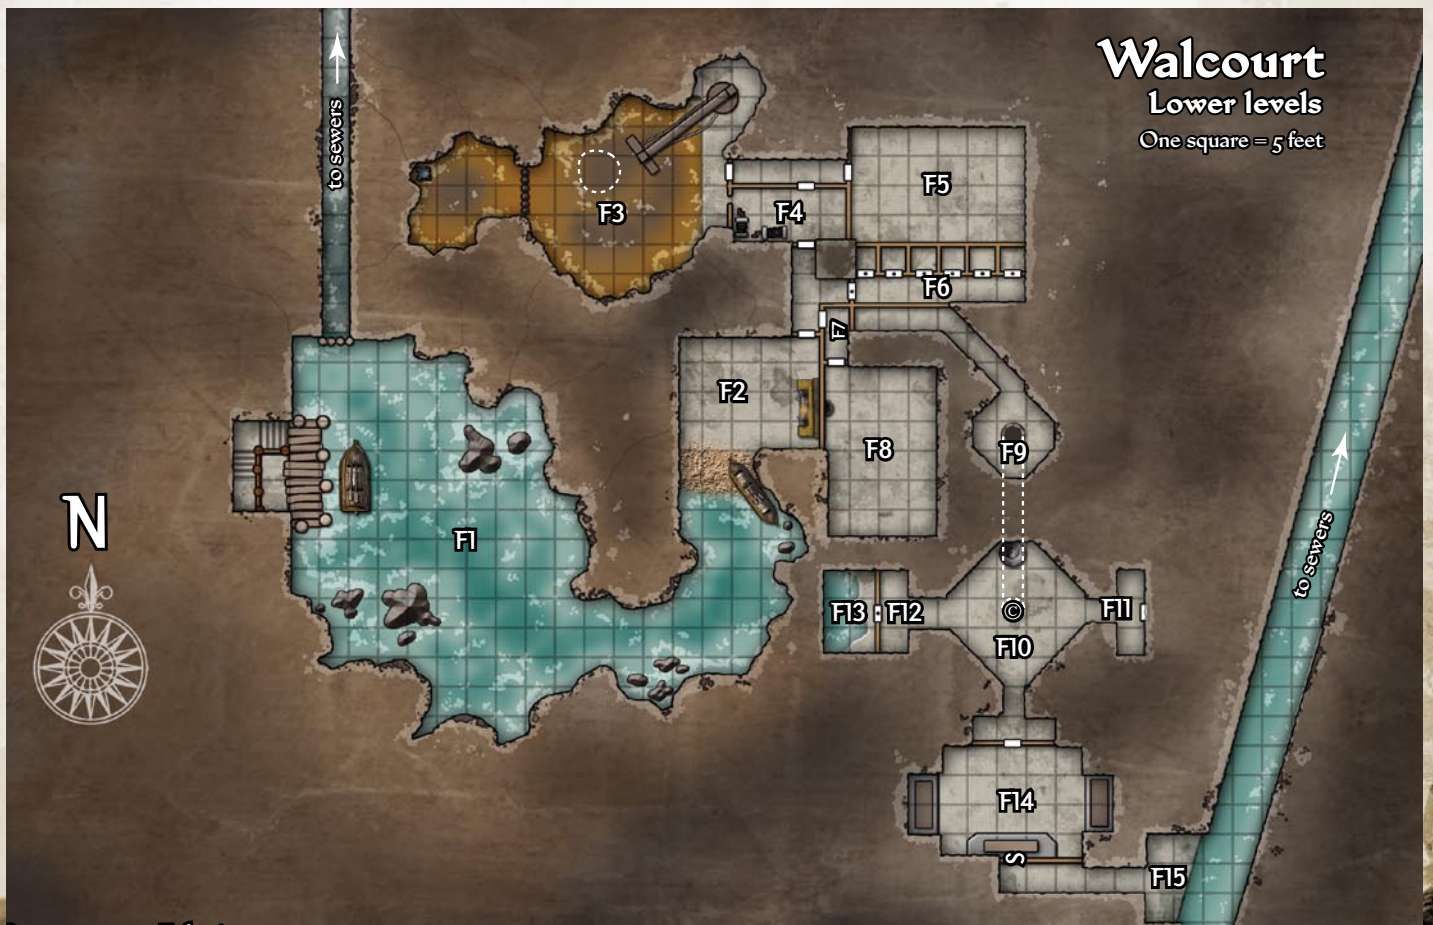

Shop Interior

M
K

The Maggot Tree Siege

Walcourt

First Floor

One square = 5 feet

Walcourt

Second Floor

One square = 5 feet

Walcourt Roof

One square = 5 feet

Walcourt Lower levels

One square = 5 feet

Ghivel's Townhouse
One square = 5 feet

The Vacant Throne
One square = 5 feet

CLAIM A CITY OF DANGER!

Shadowy scoundrels and infernal masterminds scheme to claim the city of Westcrown in the Council of Thieves Adventure Path. Those who dare to face this villainy find challenges taking them from stinking slums to regal villas, through dilapidated museums and diabolical labyrinths, and on perilous paths beneath and beyond the tarnished city. The *Council of Thieves Map Folio* leads the way through the first Adventure Path created entirely for use with the Pathfinder Roleplaying Game! Within lie more than a dozen full-color maps of the metropolis's most famous and deadly locales! Even if you aren't running the Council of Thieves Adventure Path, the maps inside can serve as settings for palaces, dungeons, slums, and adventure sites for any RPG campaign. You'll also find a massive, 8-panel poster map revealing the infamous city of Westcrown, the setting of the entire campaign, presented as you've never seen it before! An entire city of adventure awaits!