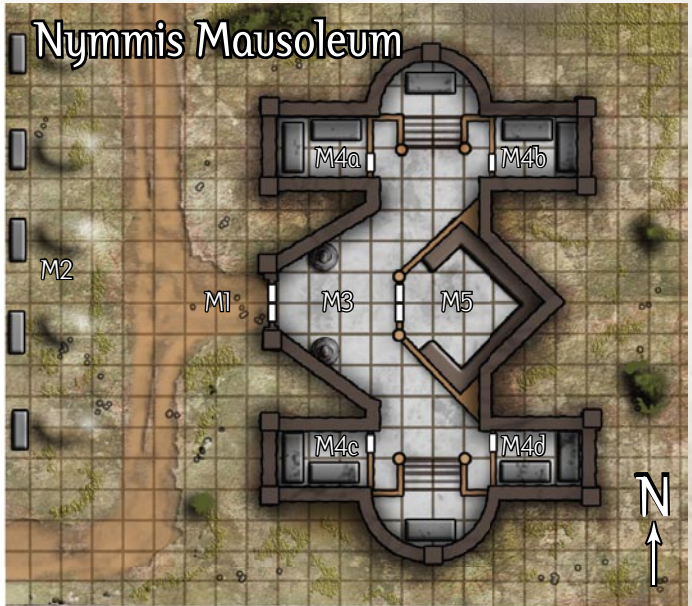

Shop Interior

M
K

The Maggot Tree Siege

Walcourt

First Floor

One square = 5 feet

Walcourt

Second Floor

One square = 5 feet

Walcourt Roof

One square = 5 feet

Walcourt Lower levels

One square = 5 feet

Ghivel's Townhouse
One square = 5 feet

The Vacant Throne
One square = 5 feet

CLAIM A CITY OF DANGER!

Shadowy scoundrels and infernal masterminds scheme to claim the city of Westcrown in the Council of Thieves Adventure Path. Those who dare to face this villainy find challenges taking them from stinking slums to regal villas, through dilapidated museums and diabolical labyrinths, and on perilous paths beneath and beyond the tarnished city. The *Council of Thieves Map Folio* leads the way through the first Adventure Path created entirely for use with the Pathfinder Roleplaying Game! Within lie more than a dozen full-color maps of the metropolis's most famous and deadly locales! Even if you aren't running the Council of Thieves Adventure Path, the maps inside can serve as settings for palaces, dungeons, slums, and adventure sites for any RPG campaign. You'll also find a massive, 8-panel poster map revealing the infamous city of Westcrown, the setting of the entire campaign, presented as you've never seen it before! An entire city of adventure awaits!