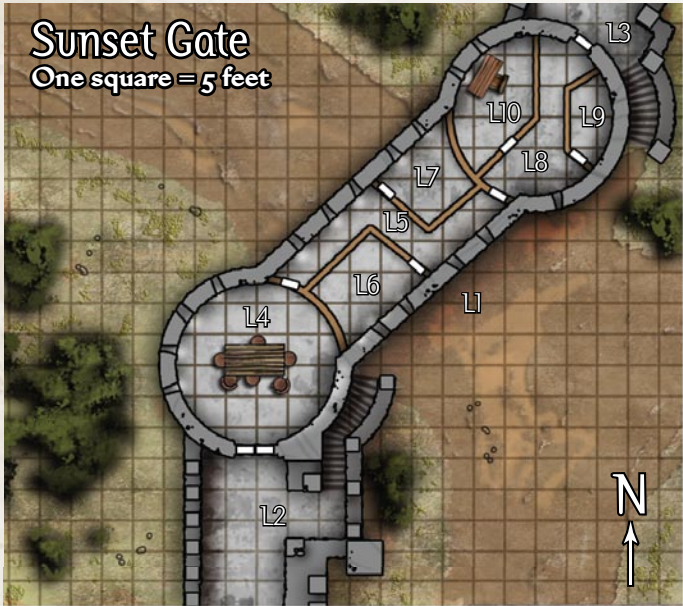

Shop Interior

M
K

The Maggot Tree Siege

Walcourt

First Floor

One square = 5 feet

Walcourt

Second Floor

One square = 5 feet

Walcourt Roof

One square = 5 feet

Walcourt Lower levels

One square = 5 feet

Ghivel's Townhouse
One square = 5 feet

The Vacant Throne
One square = 5 feet

CLAIM A CITY OF DANGER!

Shadowy scoundrels and infernal masterminds scheme to claim the city of Westcrown in the Council of Thieves Adventure Path. Those who dare to face this villainy find challenges taking them from stinking slums to regal villas, through dilapidated museums and diabolical labyrinths, and on perilous paths beneath and beyond the tarnished city. The *Council of Thieves Map Folio* leads the way through the first Adventure Path created entirely for use with the Pathfinder Roleplaying Game! Within lie more than a dozen full-color maps of the metropolis's most famous and deadly locales! Even if you aren't running the Council of Thieves Adventure Path, the maps inside can serve as settings for palaces, dungeons, slums, and adventure sites for any RPG campaign. You'll also find a massive, 8-panel poster map revealing the infamous city of Westcrown, the setting of the entire campaign, presented as you've never seen it before! An entire city of adventure awaits!