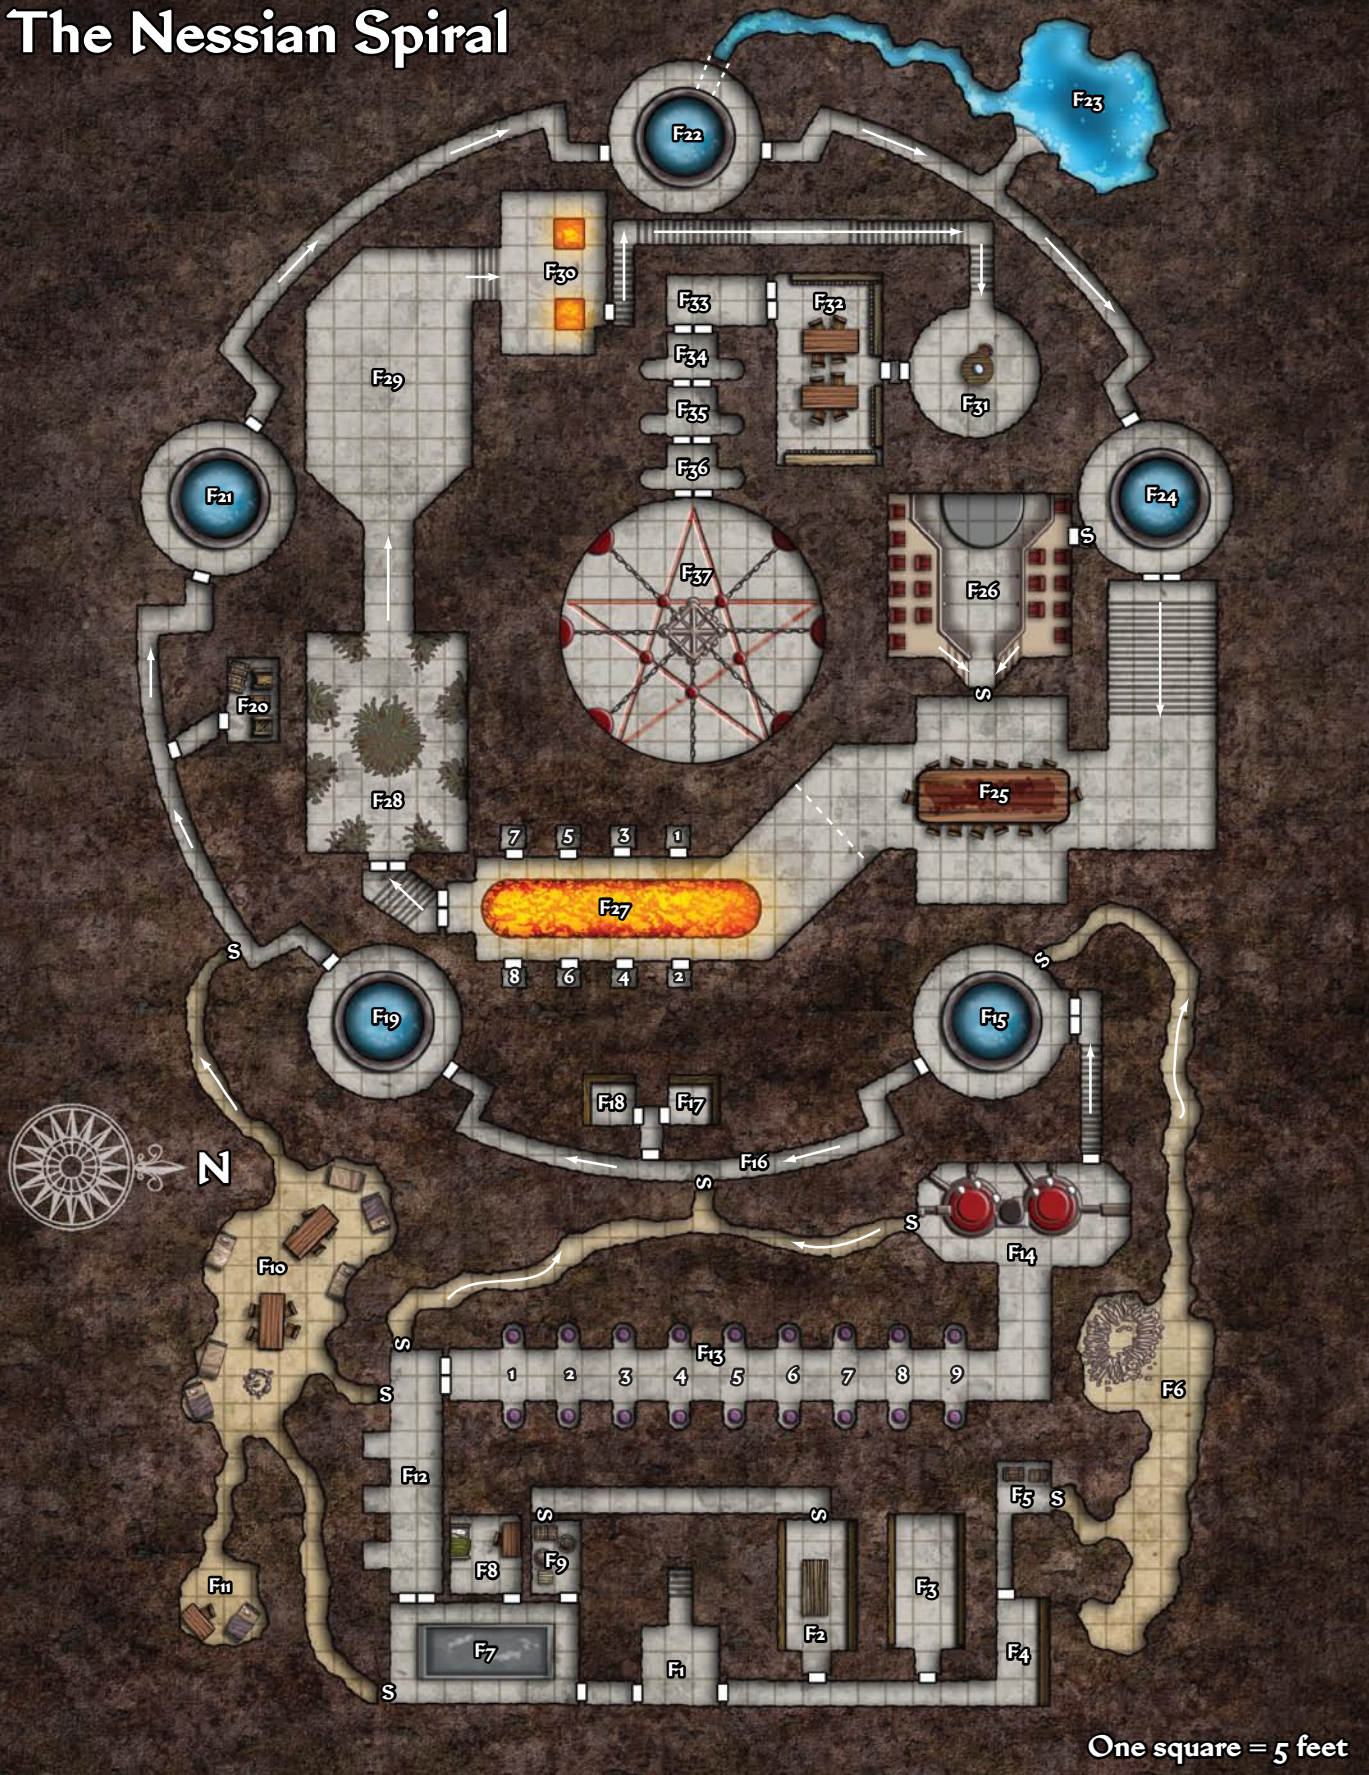

THE ASMODEAN KNOT

One square = 5 feet

First Floor

Aberian's Folly

Second Floor

One square = 5 feet

Aberian's Attic

Delvehaven Ground Floor

One square = 10 feet

BLANDS 09

One square = 10 feet

BLANDS 09

Aberian Ruins

The Nessian Spiral

One square = 5 feet

Dark Market Ambush

Shop Interior

M
K

The Maggot Tree Siege

Walcourt

First Floor

One square = 5 feet

Walcourt

Second Floor

One square = 5 feet

Walcourt Roof

One square = 5 feet

Walcourt Lower levels

One square = 5 feet

Ghivel's Townhouse
One square = 5 feet

The Vacant Throne
One square = 5 feet

CLAIM A CITY OF DANGER!