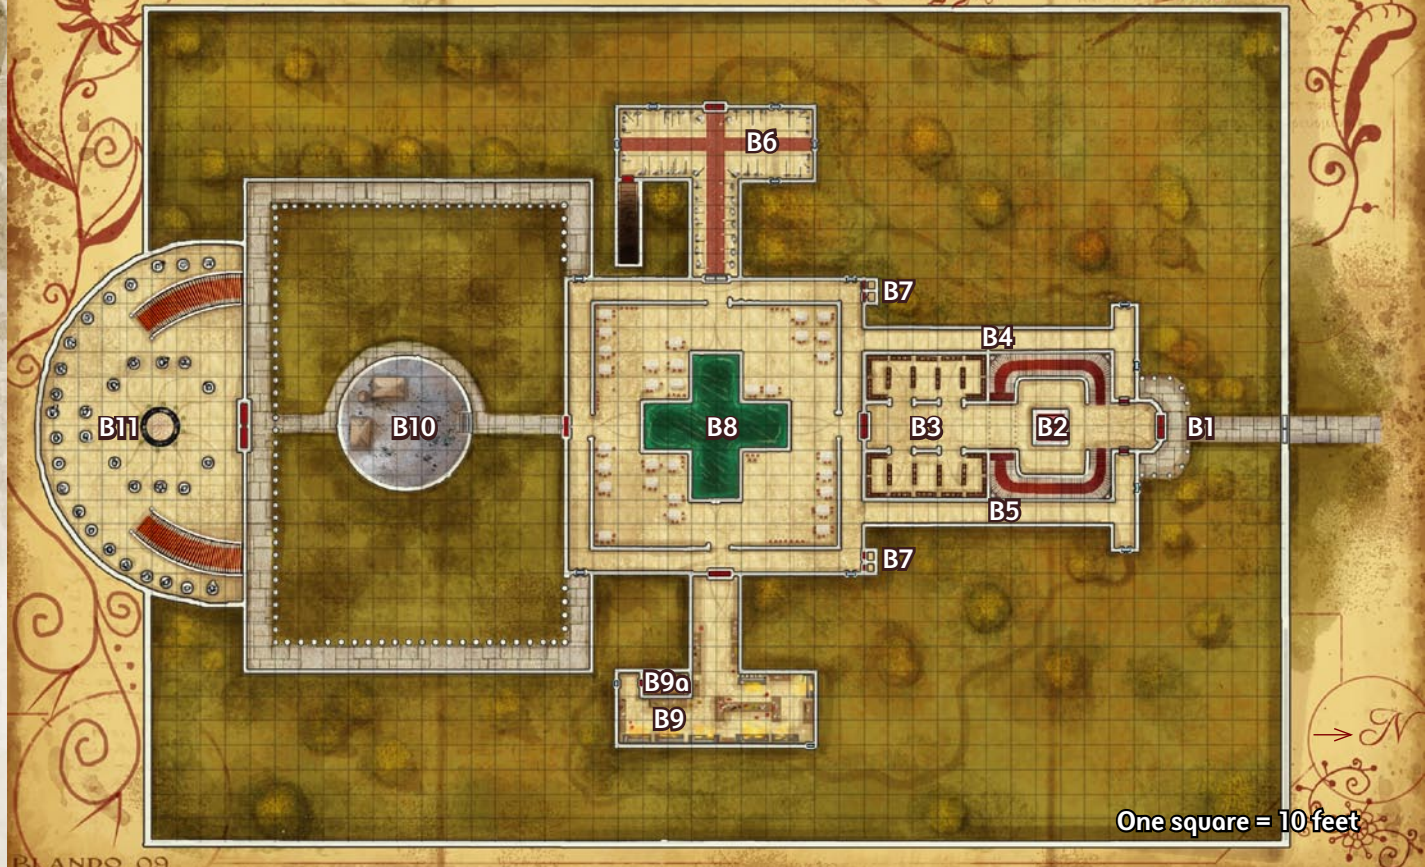

THE ASMODEAN KNOT

One square = 5 feet

First Floor

Aberian's Folly

Second Floor

One square = 5 feet

Aberian's Attic

Delvehaven Ground Floor

One square = 10 feet

BLANDS 09

One square = 10 feet

BLANDS 09

Aberian Ruins

The Nessian Spiral

One square = 5 feet

Dark Market Ambush

Shop Interior

M
K

The Maggot Tree Siege

Walcourt

First Floor

One square = 5 feet

Walcourt

Second Floor

One square = 5 feet

Walcourt Roof

One square = 5 feet

Walcourt Lower levels

One square = 5 feet

Ghivel's Townhouse
One square = 5 feet

The Vacant Throne
One square = 5 feet

CLAIM A CITY OF DANGER!