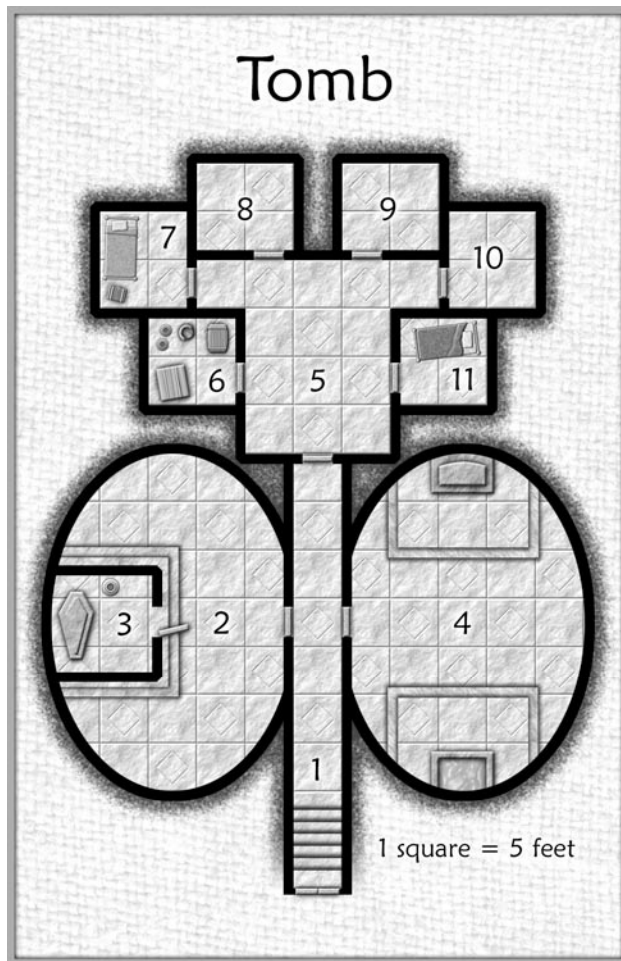

Cemetery w/Mausoleum detail (3/4 page)
Mansion & Mansion Grounds (full page)
Four Merchant Shops (1/6 page x1 and 1/2 page x3)
Two Necromancer's Tower maps (3/4 page and 1/3 page)
Residence (1/4 page)
Sewer Section (1/4 page)
Tavern w/Basement (1/4 page)
Tomb (1/4 page)
House of Torture (1/2 page)

ground floor

second floor

Merchant Shop

ground floor

second floor

1 square = 5 feet

Merchant Shop

second floor

ground floor

second floor

third floor

fourth floor

1 square = 5 feet

Necromancer's Tower - private levels

fifth floor

basement

lower basement

1 square = 5 feet

Residence

ground floor

second floor

1 square = 5 feet

House of Torture

1 square = 5 feet