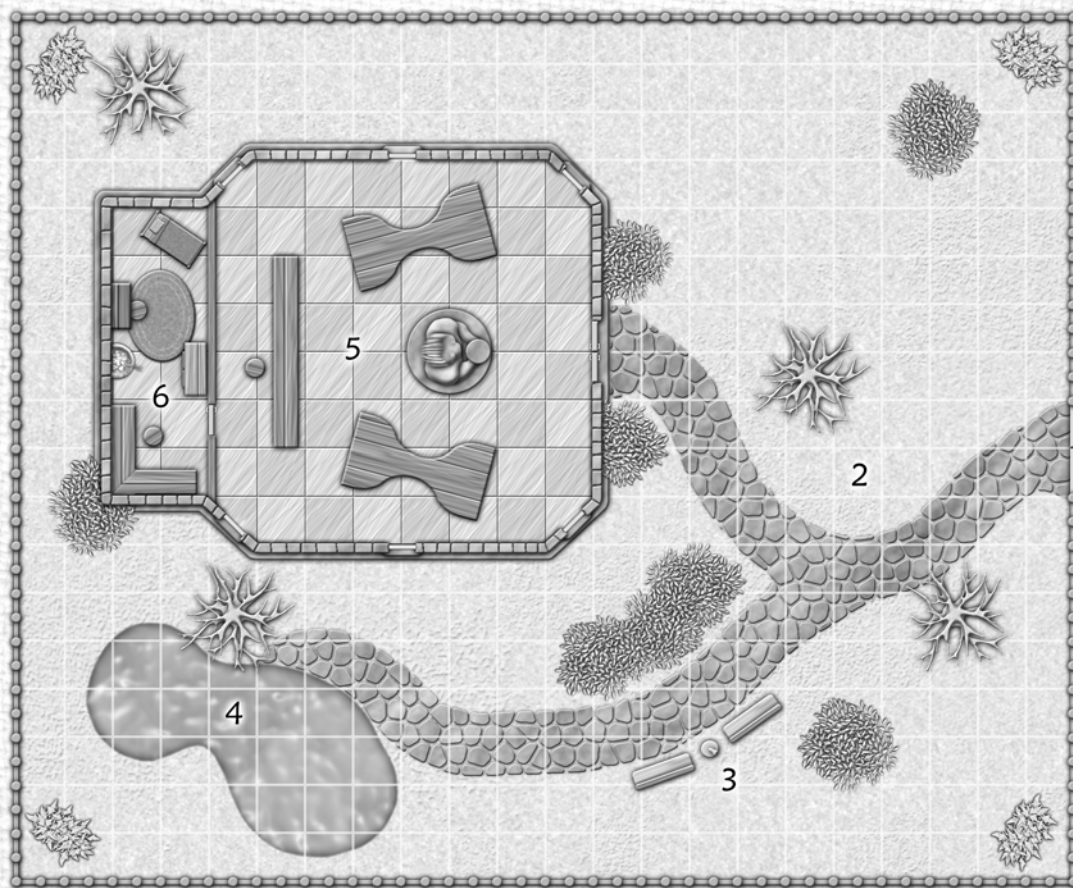

All artwork is © 2003 - Edward Bourelle and may be reproduced for personal use only.

ground floor

Mansion

1 square = 5 feet

second floor

Mansion Grounds

1 square = 10 feet

Merchant Shop

ground floor

second floor

Merchant Shop

ground floor

second floor

1 square = 5 feet

Merchant Shop

second floor

ground floor

basement

1 square = 5 feet

 secret panel

Merchant Shop

1 square = 5 feet

Necromancer's Tower

public levels

ground floor

second floor

third floor

fourth floor

1 square = 5 feet

Necromancer's Tower - private levels

fifth floor

basement