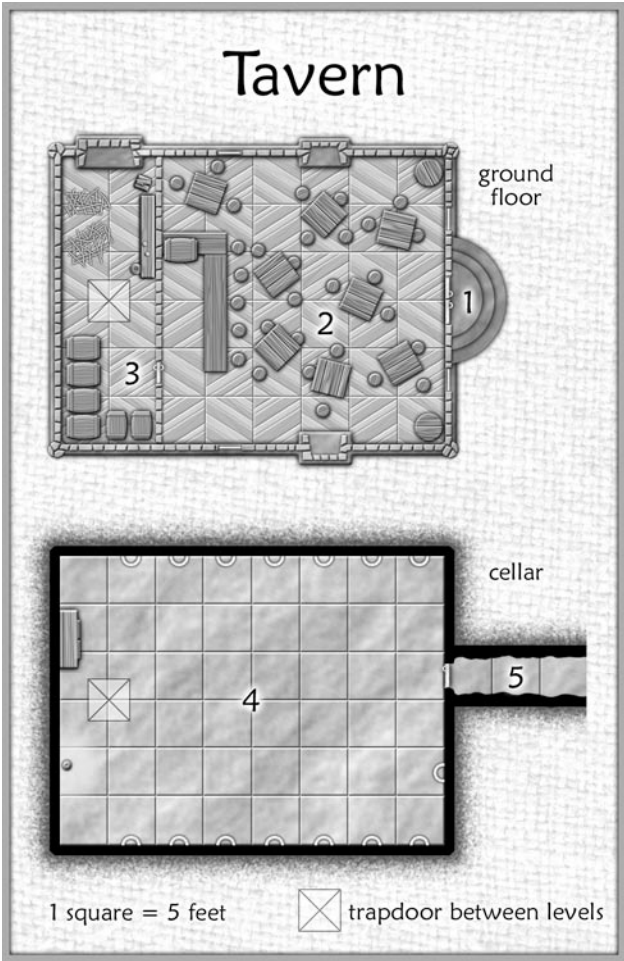

Cemetery w/Mausoleum detail (3/4 page)
Mansion & Mansion Grounds (full page)
Four Merchant Shops (1/6 page x1 and 1/2 page x3)
Two Necromancer's Tower maps (3/4 page and 1/3 page)
Residence (1/4 page)
Sewer Section (1/4 page)
Tavern w/Basement (1/4 page)
Tomb (1/4 page)
House of Torture (1/2 page)

ground floor

second floor

Merchant Shop

ground floor

second floor

1 square = 5 feet

Merchant Shop

second floor

ground floor

second floor

third floor

fourth floor

1 square = 5 feet

Necromancer's Tower - private levels

fifth floor

basement

lower basement

1 square = 5 feet

Residence

ground floor

second floor

1 square = 5 feet

House of Torture

1 square = 5 feet