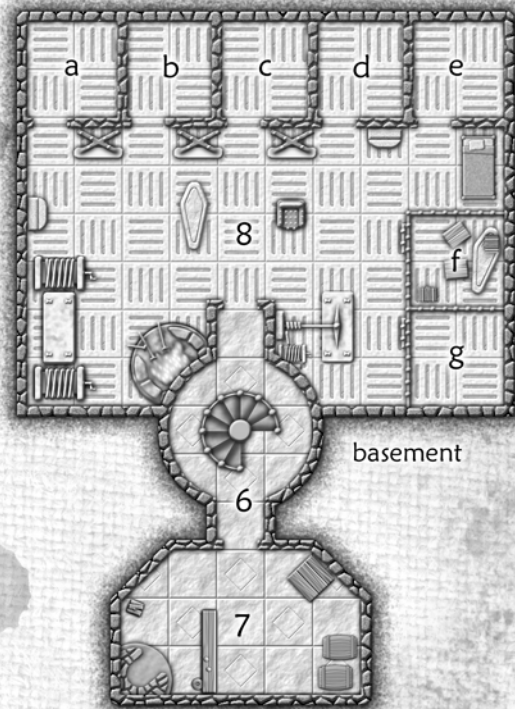

Cemetery w/Mausoleum detail (3/4 page)
Mansion & Mansion Grounds (full page)
Four Merchant Shops (1/6 page x1 and 1/2 page x3)
Two Necromancer's Tower maps (3/4 page and 1/3 page)
Residence (1/4 page)
Sewer Section (1/4 page)
Tavern w/Basement (1/4 page)
Tomb (1/4 page)
House of Torture (1/2 page)

ground floor

second floor

Merchant Shop

ground floor

second floor

1 square = 5 feet

Merchant Shop

second floor

ground floor

second floor

third floor

fourth floor

1 square = 5 feet

Necromancer's Tower - private levels

fifth floor

basement

lower basement

1 square = 5 feet

Residence

ground floor

second floor

1 square = 5 feet

House of Torture

1 square = 5 feet