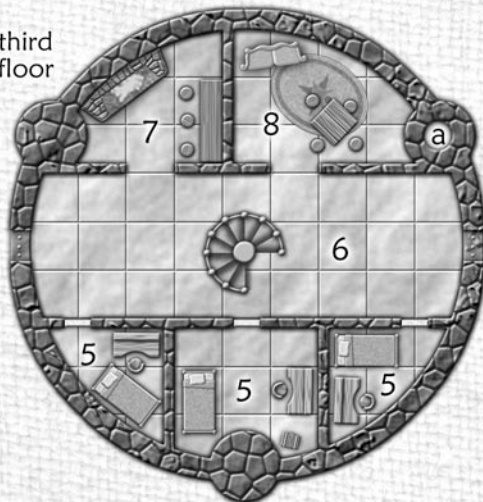

All artwork is © 2003 - Edward Bourelle and may be reproduced for personal use only.

ground floor

Mansion

1 square = 5 feet

second floor

Mansion Grounds

1 square = 10 feet

Merchant Shop

ground floor

second floor

Merchant Shop

ground floor

second floor

1 square = 5 feet

Merchant Shop

second floor

ground floor

basement

1 square = 5 feet

 secret panel

Merchant Shop

1 square = 5 feet

Necromancer's Tower

public levels

ground floor

second floor

third floor

fourth floor

1 square = 5 feet

Necromancer's Tower - private levels

fifth floor

basement