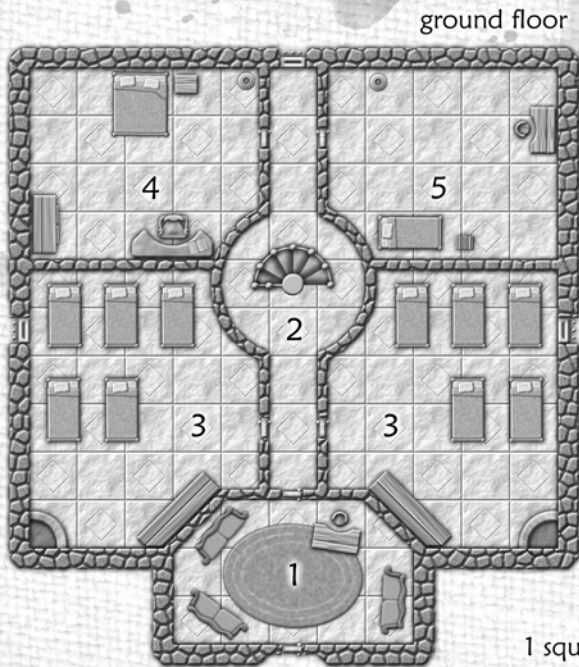

Cemetery w/Mausoleum detail (3/4 page)
Mansion & Mansion Grounds (full page)
Four Merchant Shops (1/6 page x1 and 1/2 page x3)
Two Necromancer's Tower maps (3/4 page and 1/3 page)
Residence (1/4 page)
Sewer Section (1/4 page)
Tavern w/Basement (1/4 page)
Tomb (1/4 page)
House of Torture (1/2 page)

ground floor

basement

1 square = 5 feet

 secret panel

Merchant Shop

1 square = 5 feet

Necromancer's Tower

public levels

ground floor

second floor

third floor

fourth floor

1 square = 5 feet

Necromancer's Tower - private levels

fifth floor

basement

lower basement

1 square = 5 feet

Residence

ground floor

second floor

1 square = 5 feet

House of Torture

1 square = 5 feet