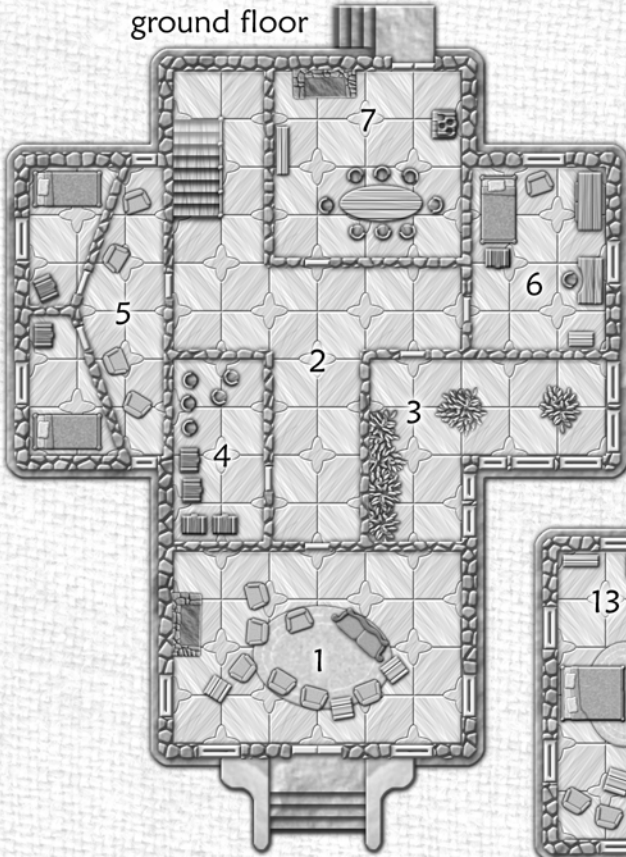

Cemetery w/Mausoleum detail (3/4 page)
Mansion & Mansion Grounds (full page)
Four Merchant Shops (1/6 page x1 and 1/2 page x3)
Two Necromancer's Tower maps (3/4 page and 1/3 page)
Residence (1/4 page)
Sewer Section (1/4 page)
Tavern w/Basement (1/4 page)
Tomb (1/4 page)
House of Torture (1/2 page)

All artwork is © 2003 - Edward Bourelle and may be reproduced for personal use only.

ground floor

Mansion

1 square = 5 feet

second floor

Mansion Grounds

1 square = 10 feet

Merchant Shop

ground floor

second floor

Merchant Shop

ground floor

second floor

1 square = 5 feet

Merchant Shop

second floor

ground floor

basement

1 square = 5 feet

 secret panel

Merchant Shop

1 square = 5 feet

Necromancer's Tower

public levels