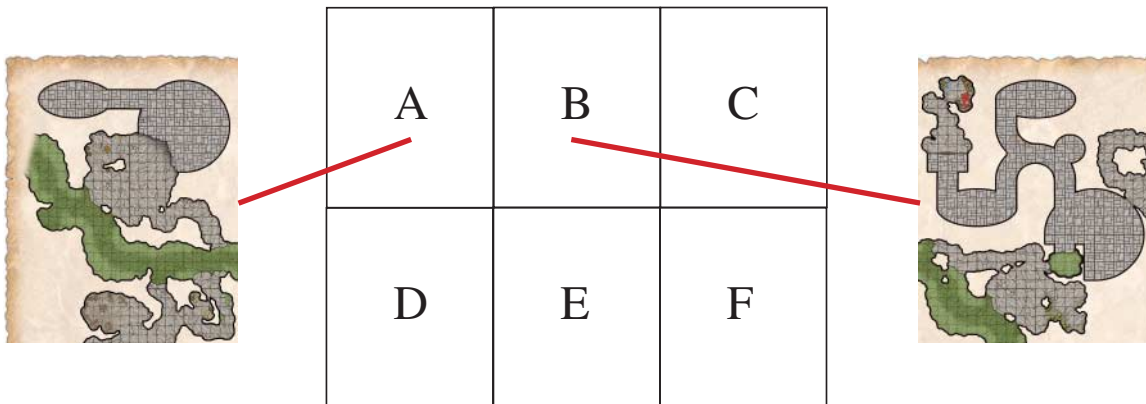

ADVENTURE MAPS

Design and print your own professional quality poster maps with Adventure Maps!

The bonus poster map tiles in this file are compatible with Adventure Maps series 1. Simply print each poster section (A & B), cut them out along the straight edges, and tape them together or mount them on poster board with the appropriate sections from a series 1 set of Adventure maps.

The poster sections in this set were designed with these e-Adventure Tiles sets -

Cave Chambers - Cave Passages
Fungus Caves - Cave Details Vol. 1
Flooded Caves - Cave/Dungeon Links
Dungeons Volume 3

Adventure Maps 1.0 - DV3A

Trim map along straight edges.

All artwork is © 2004 - Edward Bourelle and may be reproduced for personal use only.

Adventure Maps 1.0 - DV3B

Trim map along straight edges.

All artwork is © 2004 - Edward Bourelle and may be reproduced for personal use only.