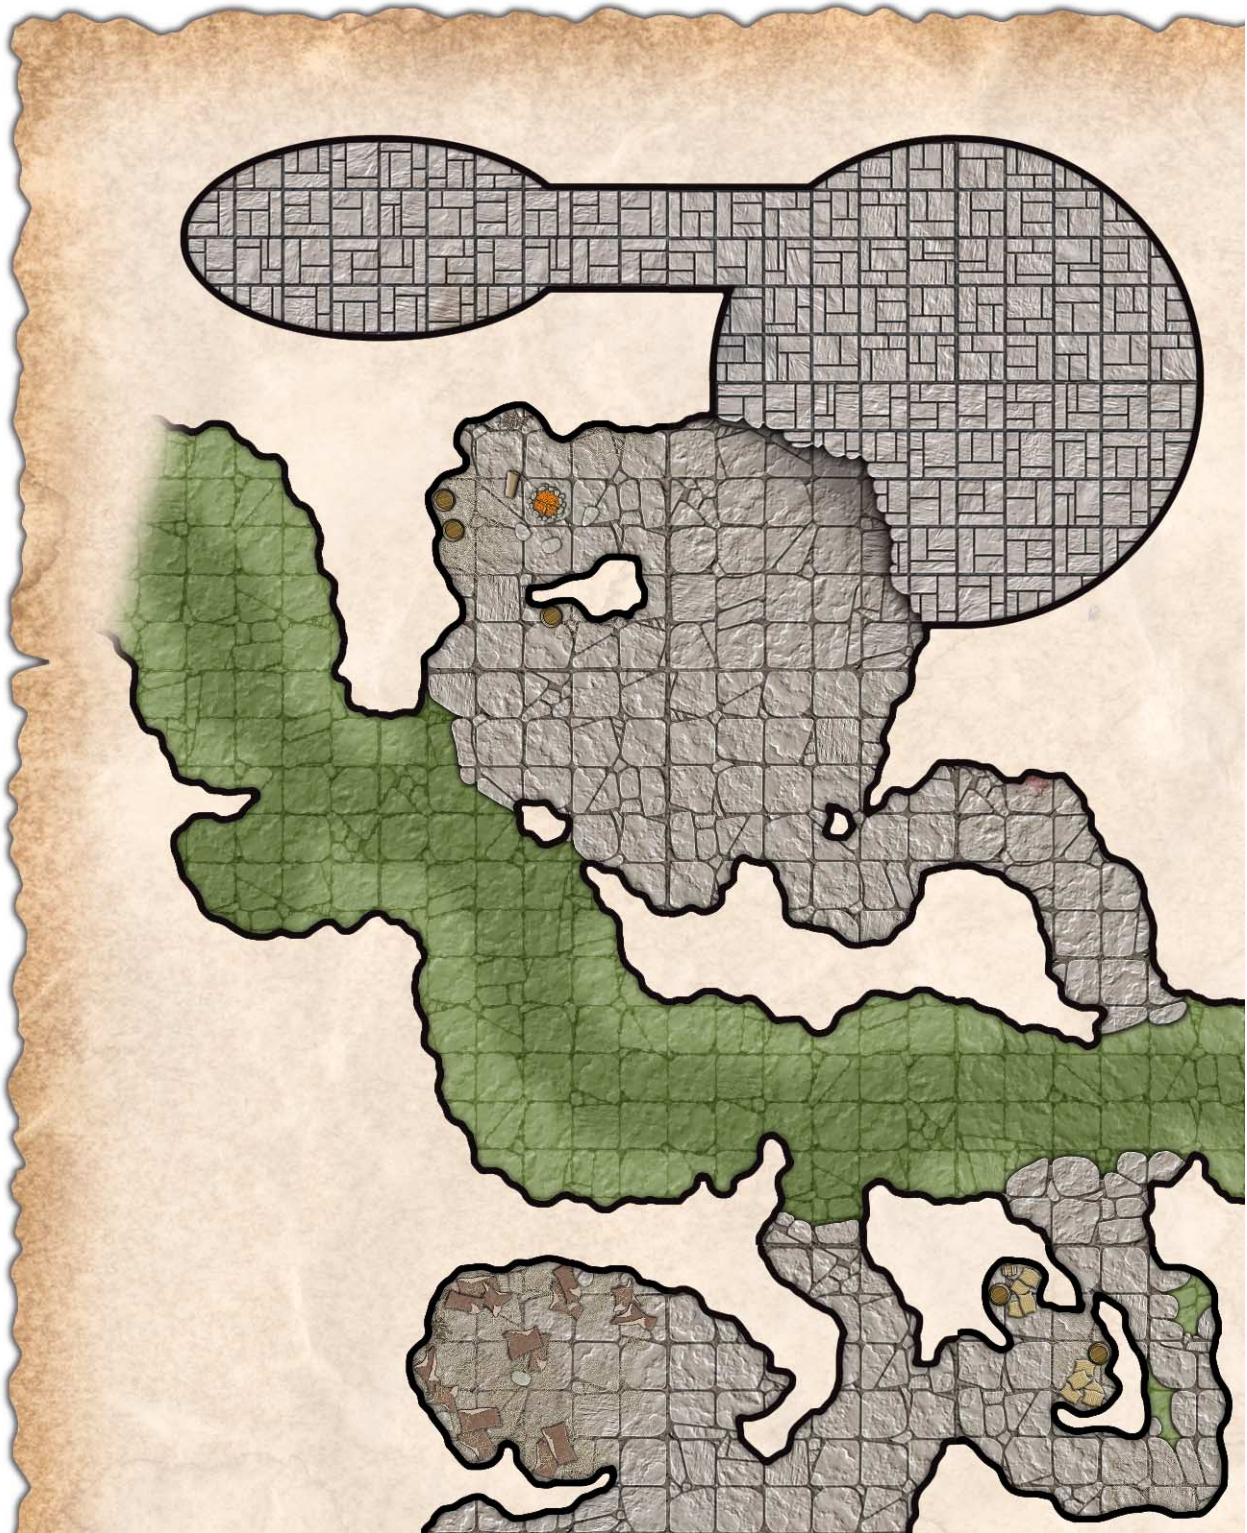

ADVENTURE MAPS

Design and print your own professional quality poster maps with Adventure Maps!

The bonus poster map tiles in this file are compatible with Adventure Maps series 1. Simply print each poster section (A & B), cut them out along the straight edges, and tape them together or mount them on poster board with the appropriate sections from a series 1 set of Adventure maps.

The poster sections in this set were designed with these e-Adventure Tiles sets -

Cave Chambers - Cave Passages
Fungus Caves - Cave Details Vol. 1
Flooded Caves - Cave/Dungeon Links
Dungeons Volume 3

Adventure Maps 1.0 - DV3A

Trim map along straight edges.

All artwork is © 2004 - Edward Bourelle and may be reproduced for personal use only.

Adventure Maps 1.0 - DV3B

Trim map along straight edges.

All artwork is © 2004 - Edward Bourelle and may be reproduced for personal use only.