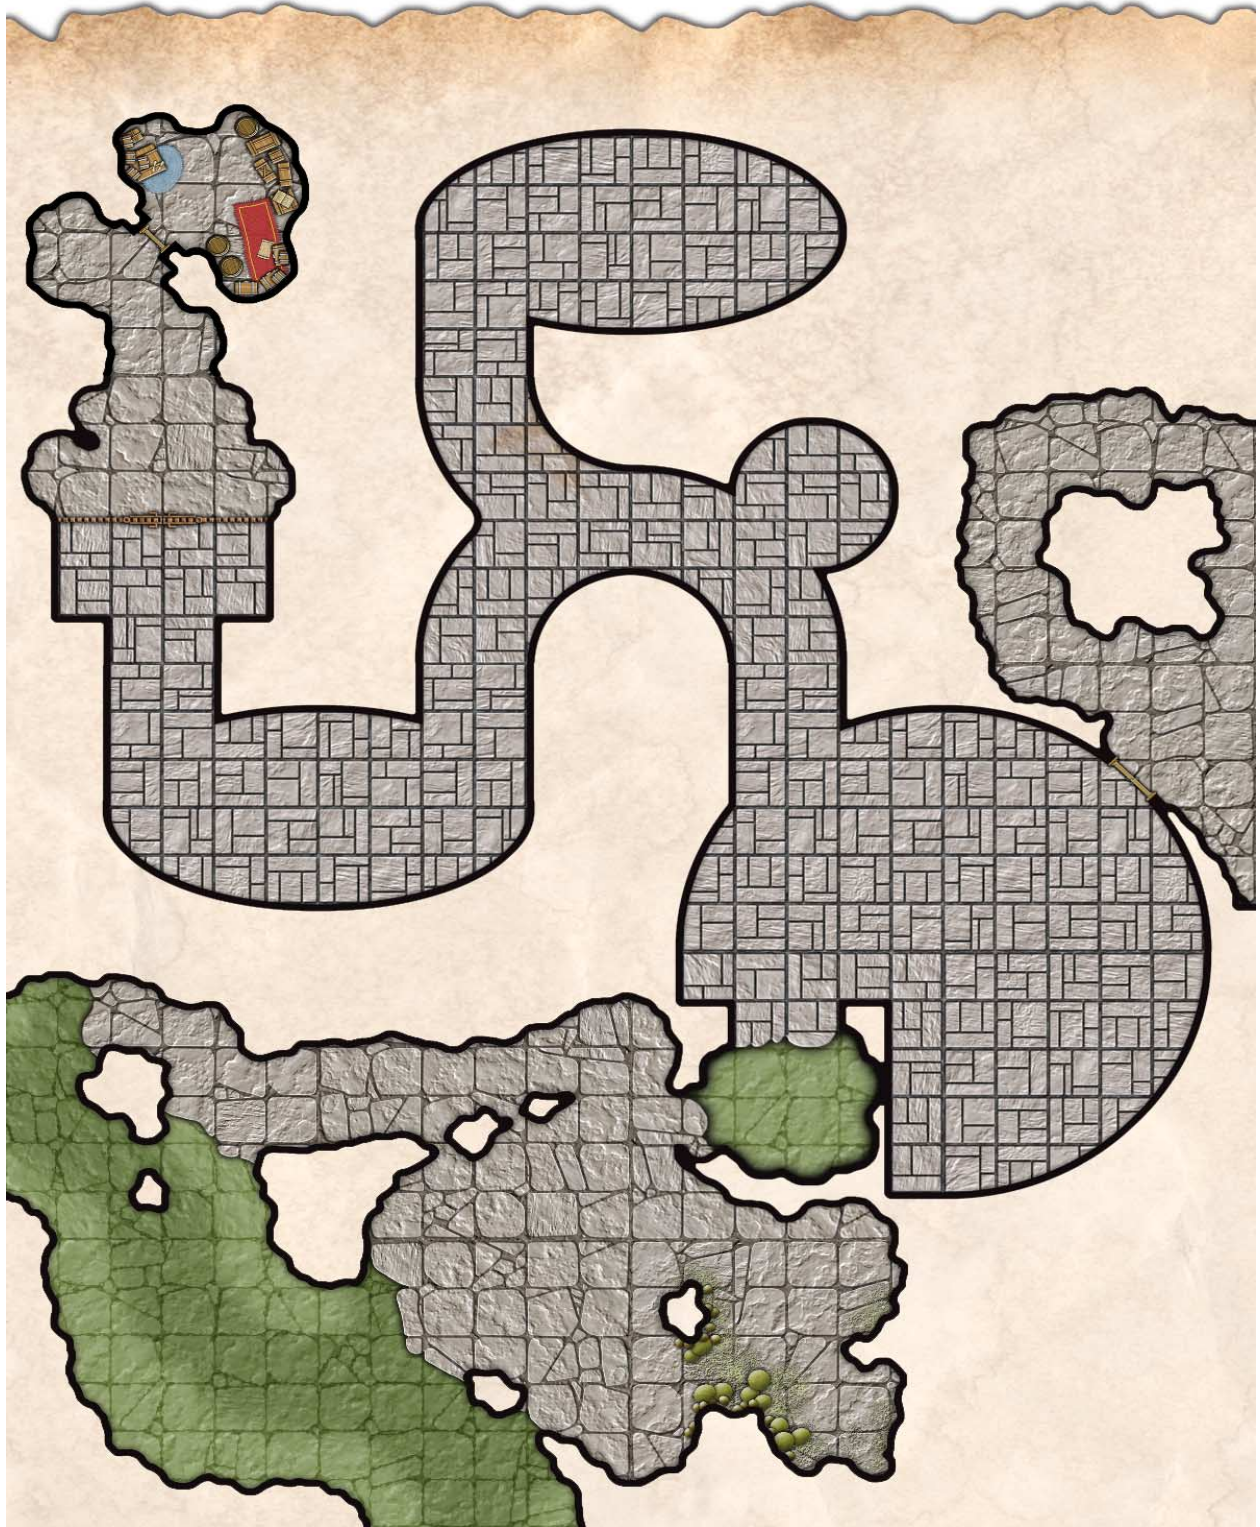

ADVENTURE MAPS

Design and print your own professional quality poster maps with Adventure Maps!

The bonus poster map tiles in this file are compatible with Adventure Maps series 1. Simply print each poster section (A & B), cut them out along the straight edges, and tape them together or mount them on poster board with the appropriate sections from a series 1 set of Adventure maps.

The poster sections in this set were designed with these e-Adventure Tiles sets -

Cave Chambers - Cave Passages
Fungus Caves - Cave Details Vol. 1
Flooded Caves - Cave/Dungeon Links
Dungeons Volume 3

Adventure Maps 1.0 - DV3A

Trim map along straight edges.

All artwork is © 2004 - Edward Bourelle and may be reproduced for personal use only.

Adventure Maps 1.0 - DV3B

Trim map along straight edges.

All artwork is © 2004 - Edward Bourelle and may be reproduced for personal use only.