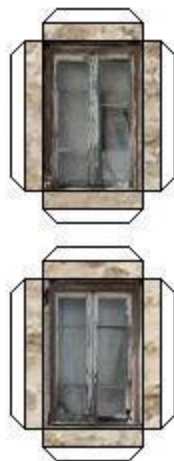

download more free and exclusive paper models at:
papermau.blogspot.com

It's a free model
Feel free to share or modify
Not for Sale!!!
Have Fun!
São Paulo - Brazil - 2011

download more free and exclusive paper models at:
papermau.blogspot.com

front lower door

upper doors

download more free and exclusive paper models at:
papermau.blogspot.com

It's a free model
Feel free to share or modify
Not for Sale!!!
Have Fun!
São Paulo - Brazil - 2011

The background of the image is a photograph of a stone wall, possibly made of grey or light-colored stones, partially covered with dry, brownish vegetation and moss. A large white rectangular box with a black border is centered over the wall, containing text. Below this box, there are two smaller, empty white rectangular boxes, one above the other, also with black borders.