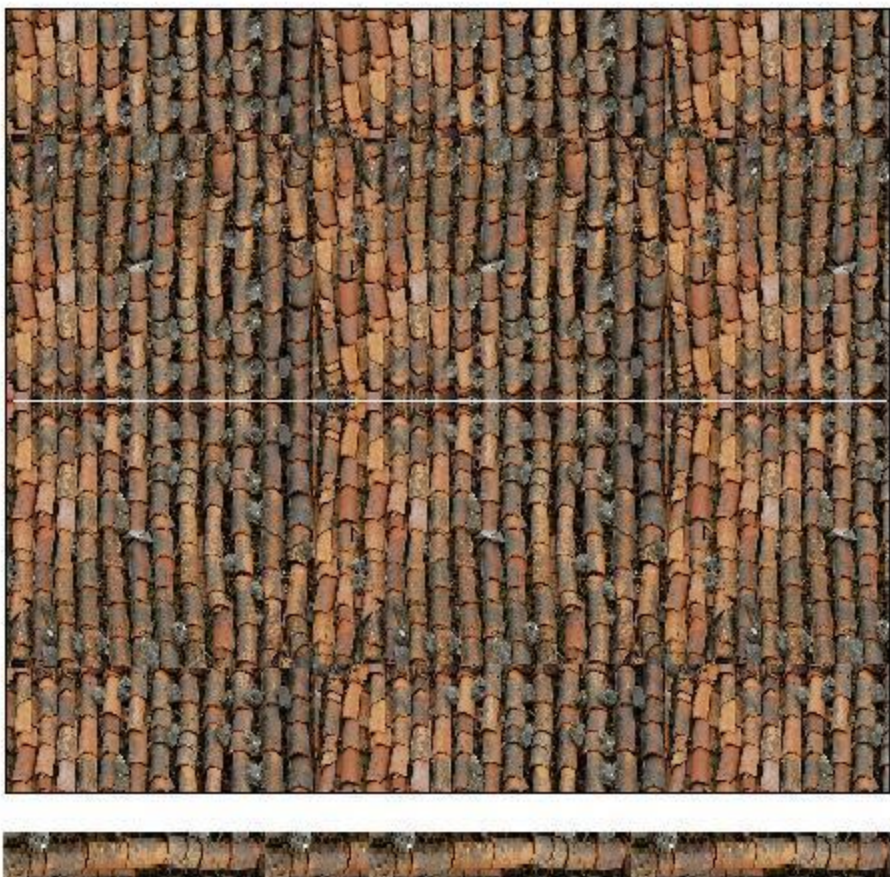

front lower door

upper doors

download more free and exclusive paper models at:
papermau.blogspot.com

It's a free model
Feel free to share or modify
Not for Sale!!!
Have Fun!
São Paulo - Brazil - 2011

The background of the image is a photograph of a stone wall, possibly made of grey or light-colored stones, partially covered with dry, brownish vegetation and moss. A large white rectangular box with a black border is centered over the wall, containing text. Below this box, there are two smaller, empty white rectangular boxes, one above the other, also with black borders.