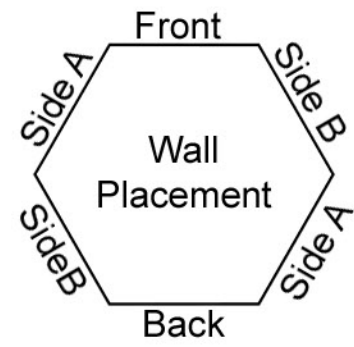

Mage Knight 3D Terrain
v1.1
Gatehouse

FRONT

FRONT

BACK

BACK

(Print 2 copies of this page)

SIDE A

SIDE A