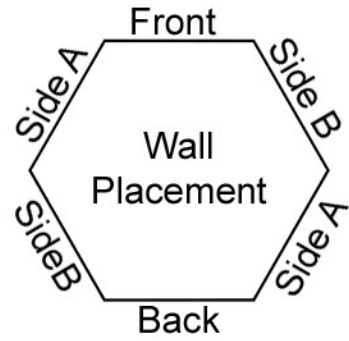

Mage Knight 3D Terrain
v1.1
Gatehouse

FRONT

FRONT

BACK

BACK

(Print 2 copies of this page)

SIDE A

SIDE A