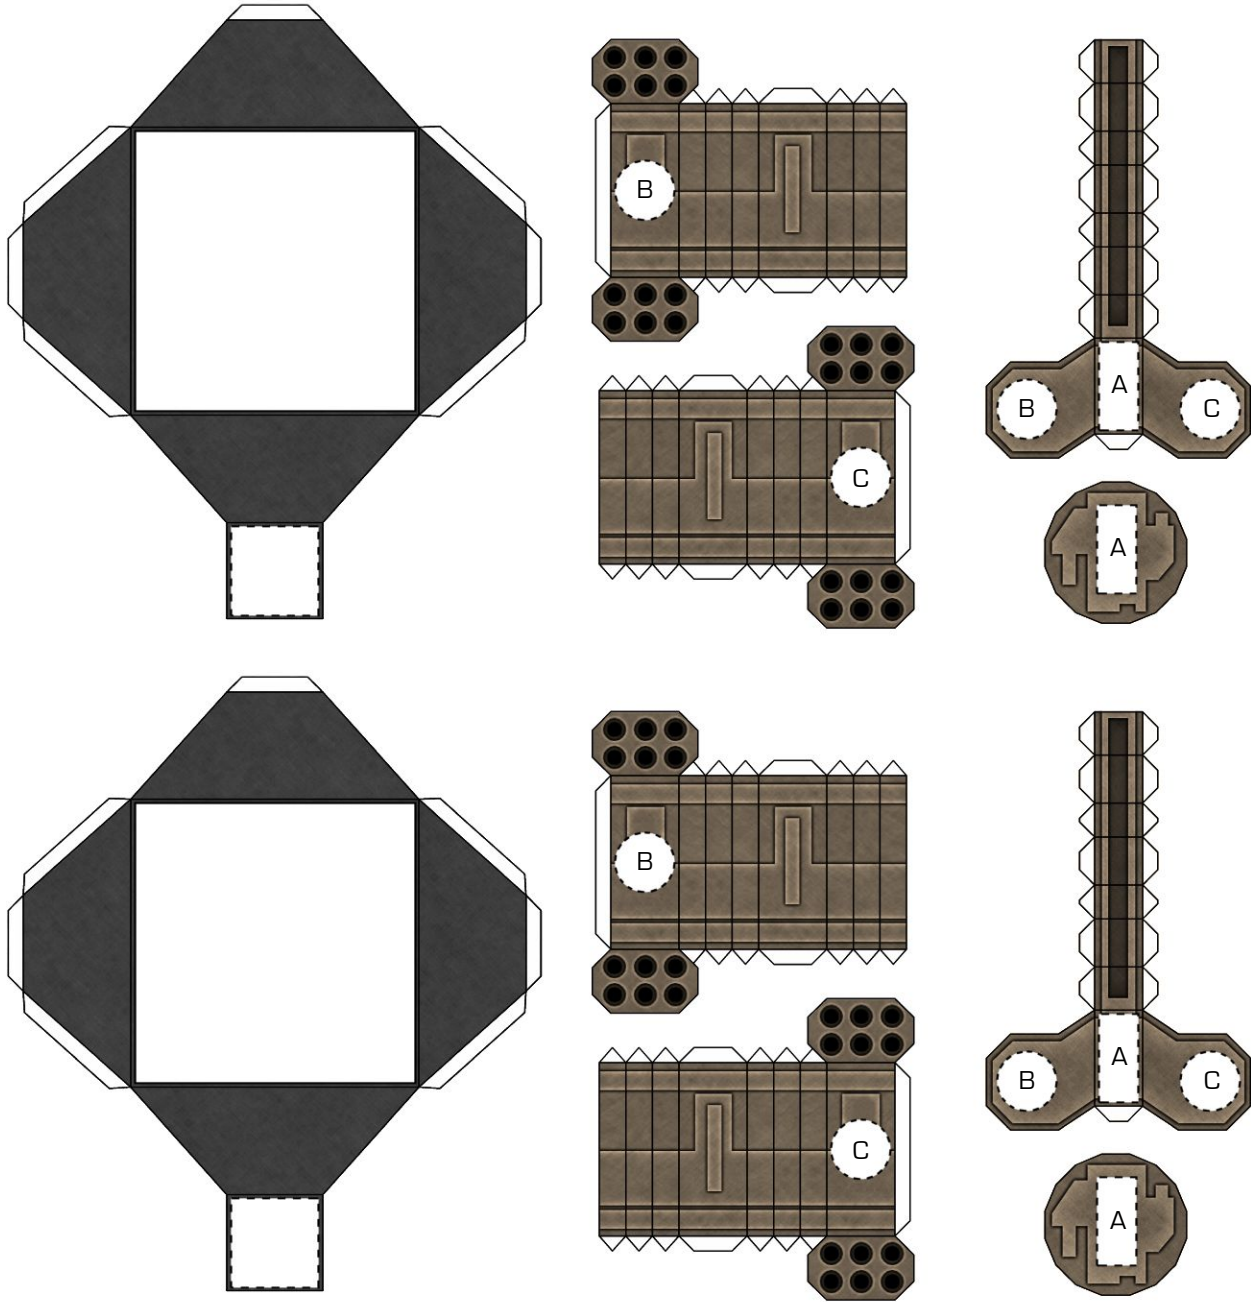

PARTS FRAME 1 OF 1

UPGRADE SET FOR M7 FAST ATTACK VEHICLE: ATGM TURRET/FLOATING BASE: BROWN METALLIC

EBBLES MINIATURES <http://www.ebblesminiatures.com>

This upgrade set is designed to assemble into two components: the antitank missile pod turret and the floating base unit.

The floating base unit should be glued to the bottom of the vehicle, centered and flush with the edge where the bottom of the hull slopes upwards to the rear.

The missile pod turret is designed to replace the turret, and is glued to the top of the turret ring.

PARTS FRAME 1 OF 1

UPGRADE SET FOR M7 FAST ATTACK VEHICLE: ATGM TURRET/FLOATING BASE: BLACK METALLIC

EBBLES MINIATURES <http://www.ebblesminiatures.com>

This upgrade set is designed to assemble into two components: the antitank missile pod turret and the floating base unit.