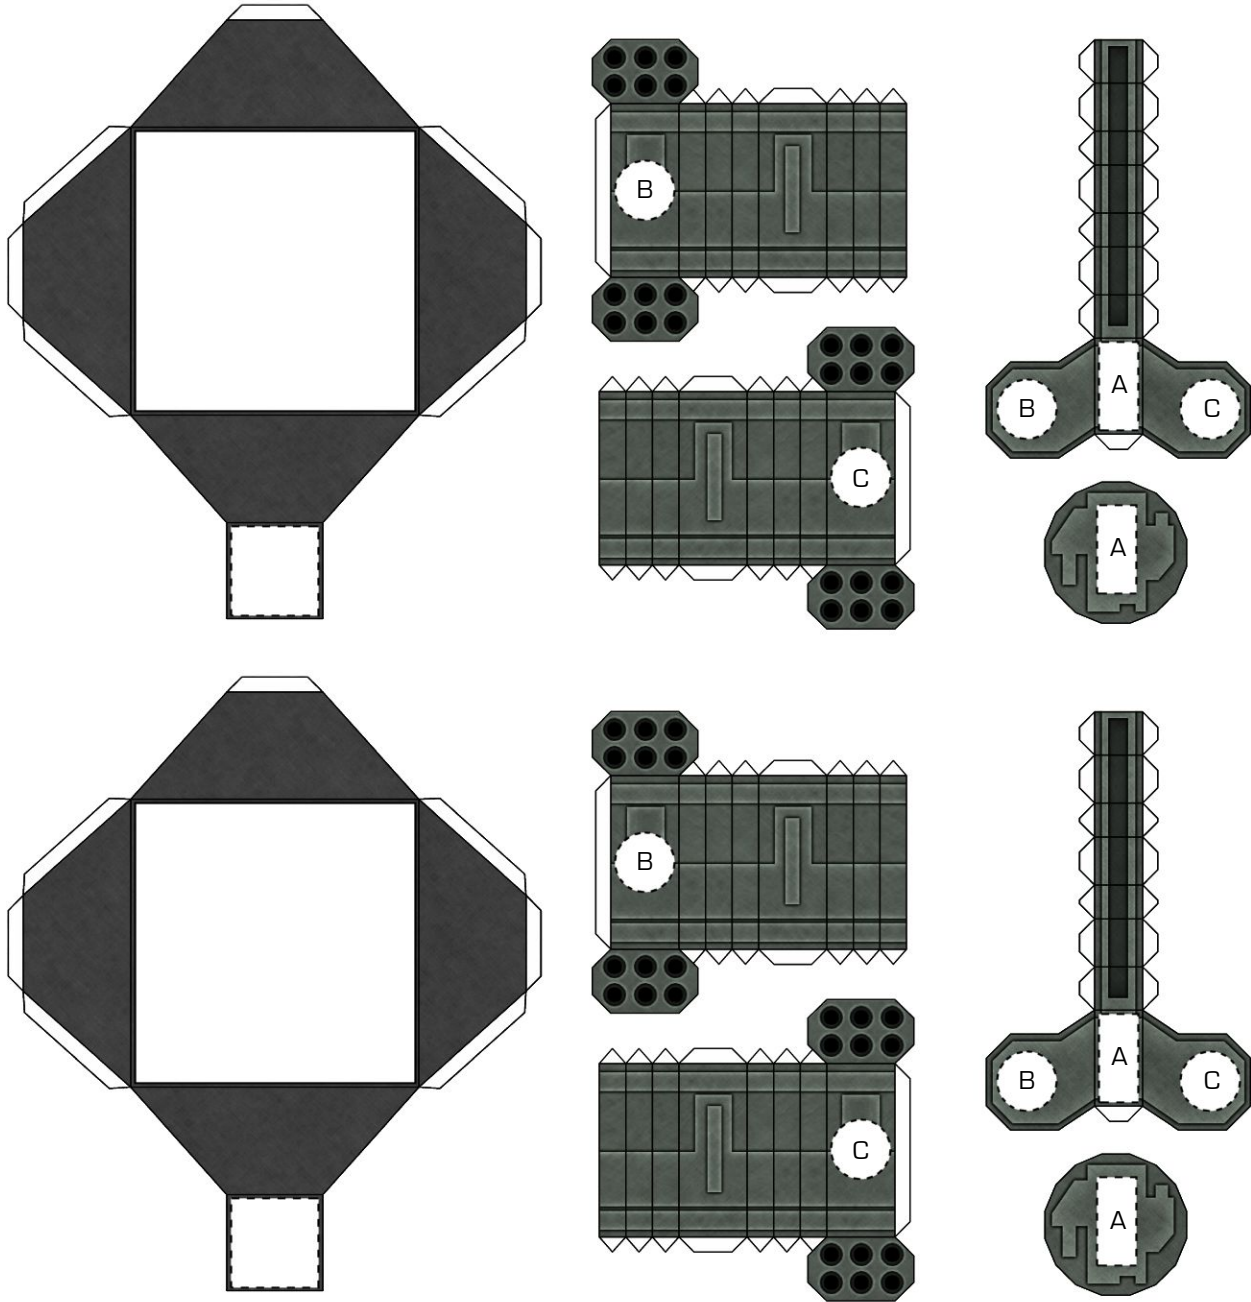

PARTS FRAME 1 OF 1

UPGRADE SET FOR M7 FAST ATTACK VEHICLE: ATGM TURRET/FLOATING BASE: BROWN METALLIC

EBBLES MINIATURES <http://www.ebblesminiatures.com>

This upgrade set is designed to assemble into two components: the antitank missile pod turret and the floating base unit.

The floating base unit should be glued to the bottom of the vehicle, centered and flush with the edge where the bottom of the hull slopes upwards to the rear.

The missile pod turret is designed to replace the turret, and is glued to the top of the turret ring.

PARTS FRAME 1 OF 1

UPGRADE SET FOR M7 FAST ATTACK VEHICLE: ATGM TURRET/FLOATING BASE: BLACK METALLIC

EBBLES MINIATURES <http://www.ebblesminiatures.com>

This upgrade set is designed to assemble into two components: the antitank missile pod turret and the floating base unit.