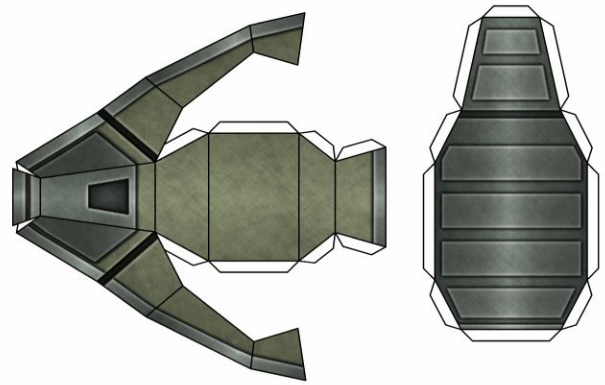

SIMPLIFIED FOOT UNITS FOR MQ-3A MURPHY UGCV, PARTS FRAME 1 OF 2

CYBERPUNK URBAN: POLICE CLASSIC / FACTORY GRAY

NATO THRE-TONE CAMO: VERDANT / DESERT

SIMPLIFIED FOOT UNITS FOR MQ-3A MURPHY UGCV, PARTS FRAME 2 OF 2

GOLANI FIST: IDF SAND GREY/ IDF OLIVE DRAB

PEACEKEEPER: COALITION MONOTONE SAND/UN WHITE