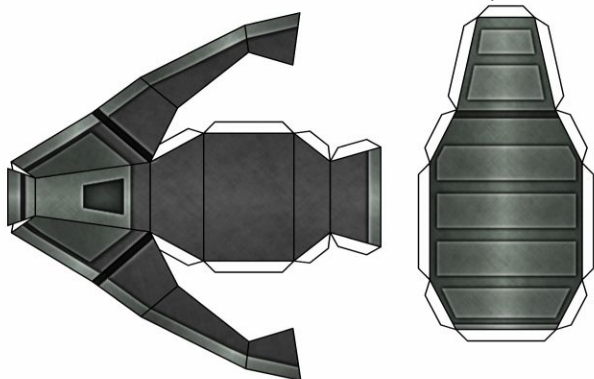

SIMPLIFIED FOOT UNITS FOR MQ-3A MURPHY UGCV, PARTS FRAME 1 OF 2

CYBERPUNK URBAN: POLICE CLASSIC / FACTORY GRAY

NATO THRE-TONE CAMO: VERDANT / DESERT

SIMPLIFIED FOOT UNITS FOR MQ-3A MURPHY UGCV, PARTS FRAME 2 OF 2

GOLANI FIST: IDF SAND GREY/ IDF OLIVE DRAB

PEACEKEEPER: COALITION MONOTONE SAND/UN WHITE