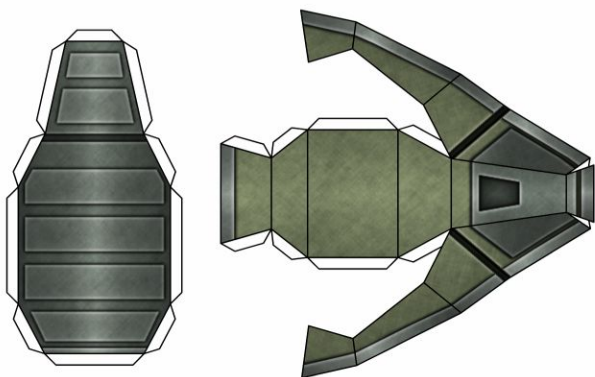

SIMPLIFIED FOOT UNITS FOR MQ-3A MURPHY UGCV, PARTS FRAME 1 OF 2

CYBERPUNK URBAN: POLICE CLASSIC / FACTORY GRAY

NATO THRE-TONE CAMO: VERDANT / DESERT

SIMPLIFIED FOOT UNITS FOR MQ-3A MURPHY UGCV, PARTS FRAME 2 OF 2

GOLANI FIST: IDF SAND GREY/ IDF OLIVE DRAB

PEACEKEEPER: COALITION MONOTONE SAND/UN WHITE