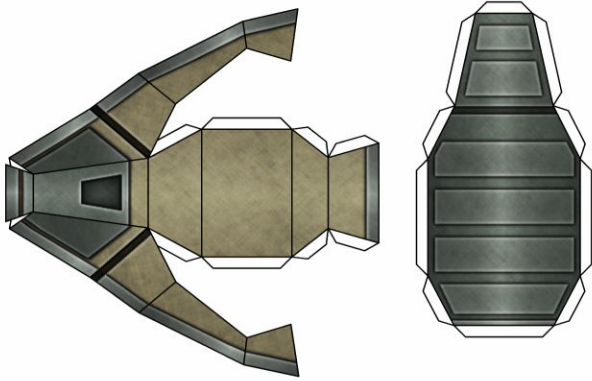

SIMPLIFIED FOOT UNITS FOR MQ-3A MURPHY UGCV, PARTS FRAME 1 OF 2

CYBERPUNK URBAN: POLICE CLASSIC / FACTORY GRAY

NATO THRE-TONE CAMO: VERDANT / DESERT

SIMPLIFIED FOOT UNITS FOR MQ-3A MURPHY UGCV, PARTS FRAME 2 OF 2

GOLANI FIST: IDF SAND GREY/ IDF OLIVE DRAB

PEACEKEEPER: COALITION MONOTONE SAND/UN WHITE