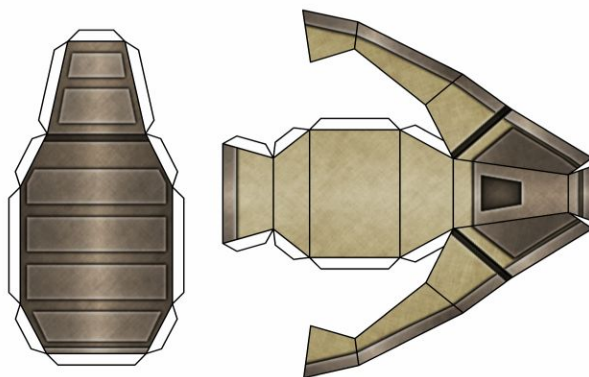

SIMPLIFIED FOOT UNITS FOR MQ-3A MURPHY UGCV, PARTS FRAME 1 OF 2

CYBERPUNK URBAN: POLICE CLASSIC / FACTORY GRAY

NATO THRE-TONE CAMO: VERDANT / DESERT

SIMPLIFIED FOOT UNITS FOR MQ-3A MURPHY UGCV, PARTS FRAME 2 OF 2

GOLANI FIST: IDF SAND GREY/ IDF OLIVE DRAB

PEACEKEEPER: COALITION MONOTONE SAND/UN WHITE