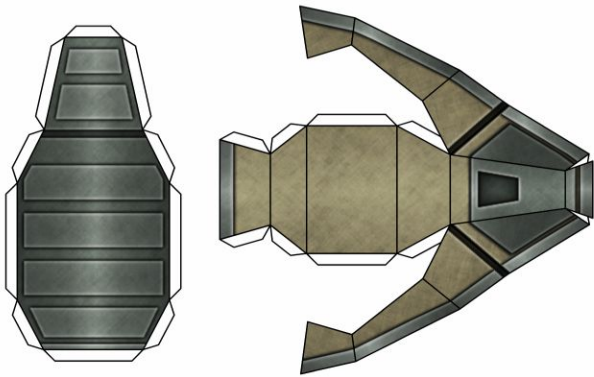

SIMPLIFIED FOOT UNITS FOR MQ-3A MURPHY UGCV, PARTS FRAME 1 OF 2

CYBERPUNK URBAN: POLICE CLASSIC / FACTORY GRAY

NATO THRE-TONE CAMO: VERDANT / DESERT

SIMPLIFIED FOOT UNITS FOR MQ-3A MURPHY UGCV, PARTS FRAME 2 OF 2

GOLANI FIST: IDF SAND GREY/ IDF OLIVE DRAB

PEACEKEEPER: COALITION MONOTONE SAND/UN WHITE