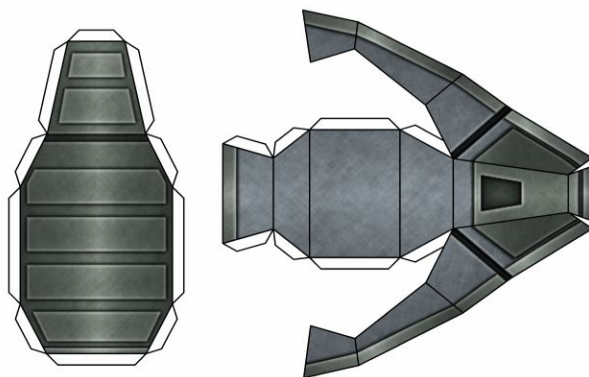

SIMPLIFIED FOOT UNITS FOR MQ-3A MURPHY UGCV, PARTS FRAME 1 OF 2

CYBERPUNK URBAN: POLICE CLASSIC / FACTORY GRAY

NATO THRE-TONE CAMO: VERDANT / DESERT

SIMPLIFIED FOOT UNITS FOR MQ-3A MURPHY UGCV, PARTS FRAME 2 OF 2

GOLANI FIST: IDF SAND GREY/ IDF OLIVE DRAB

PEACEKEEPER: COALITION MONOTONE SAND/UN WHITE