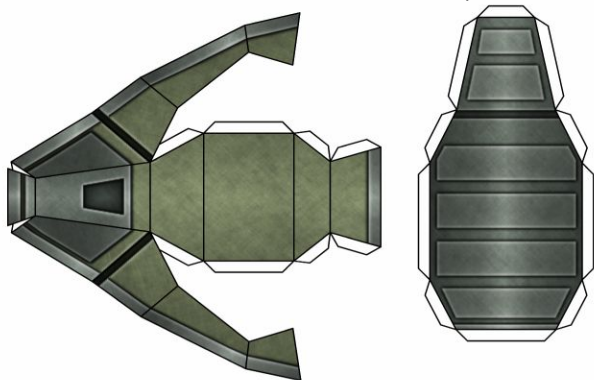

SIMPLIFIED FOOT UNITS FOR MQ-3A MURPHY UGCV, PARTS FRAME 1 OF 2

CYBERPUNK URBAN: POLICE CLASSIC / FACTORY GRAY

NATO THRE-TONE CAMO: VERDANT / DESERT

SIMPLIFIED FOOT UNITS FOR MQ-3A MURPHY UGCV, PARTS FRAME 2 OF 2

GOLANI FIST: IDF SAND GREY/ IDF OLIVE DRAB

PEACEKEEPER: COALITION MONOTONE SAND/UN WHITE