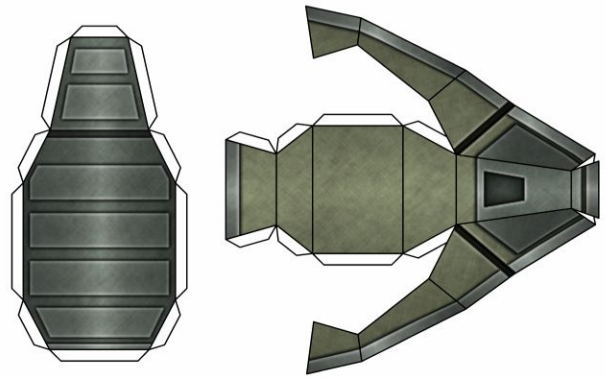

SIMPLIFIED FOOT UNITS FOR MQ-3A MURPHY UGCV, PARTS FRAME 1 OF 2

CYBERPUNK URBAN: POLICE CLASSIC / FACTORY GRAY

NATO THRE-TONE CAMO: VERDANT / DESERT

SIMPLIFIED FOOT UNITS FOR MQ-3A MURPHY UGCV, PARTS FRAME 2 OF 2

GOLANI FIST: IDF SAND GREY/ IDF OLIVE DRAB

PEACEKEEPER: COALITION MONOTONE SAND/UN WHITE