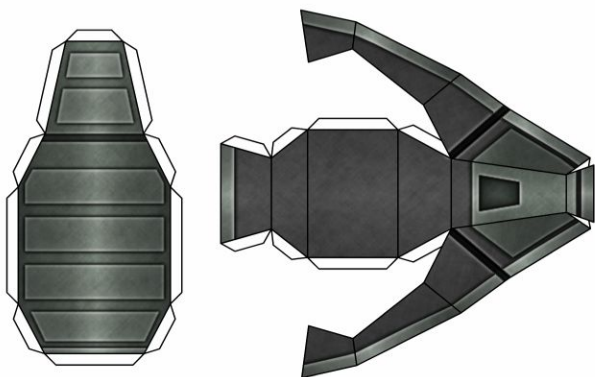

SIMPLIFIED FOOT UNITS FOR MQ-3A MURPHY UGCV, PARTS FRAME 1 OF 2

CYBERPUNK URBAN: POLICE CLASSIC / FACTORY GRAY

NATO THRE-TONE CAMO: VERDANT / DESERT

SIMPLIFIED FOOT UNITS FOR MQ-3A MURPHY UGCV, PARTS FRAME 2 OF 2

GOLANI FIST: IDF SAND GREY/ IDF OLIVE DRAB

PEACEKEEPER: COALITION MONOTONE SAND/UN WHITE