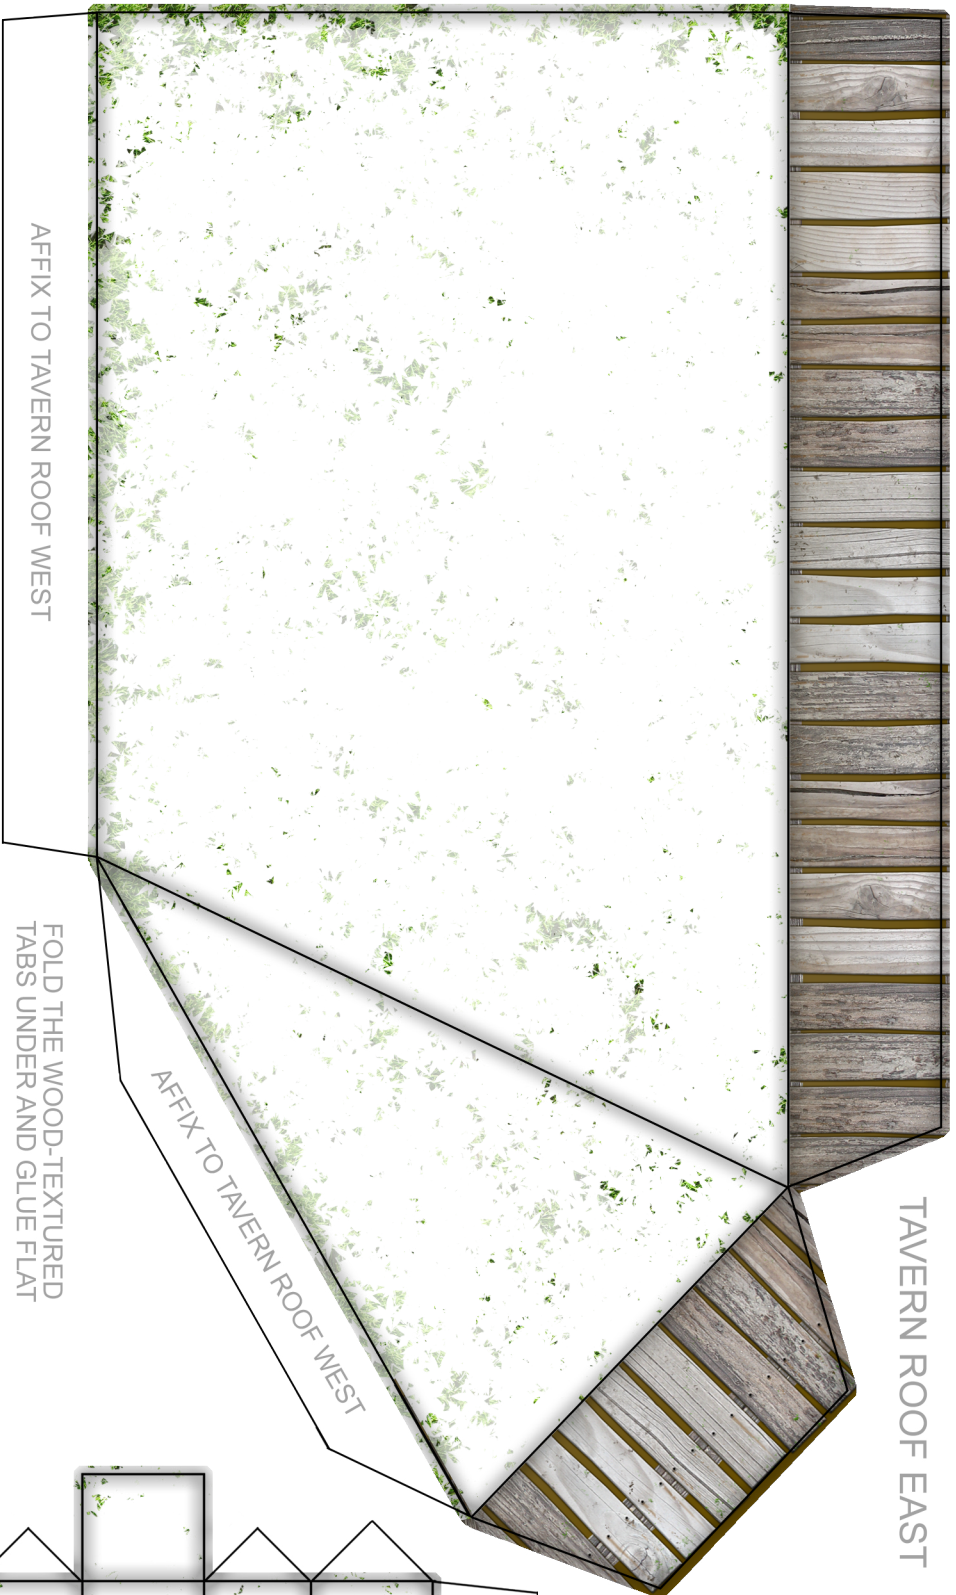

TAVERN ROOF EAST

David Grafam © 2011
Redistribution of this
product is prohibited.
www.davesgames.net

TAVERN
CHIMNEY

AFFIX TO TAVERN ROOF WEST

FOLD THE WOOD-TEXTURED
TABS UNDER AND GLUE FLAT

AFFIX TO TAVERN ROOF WEST