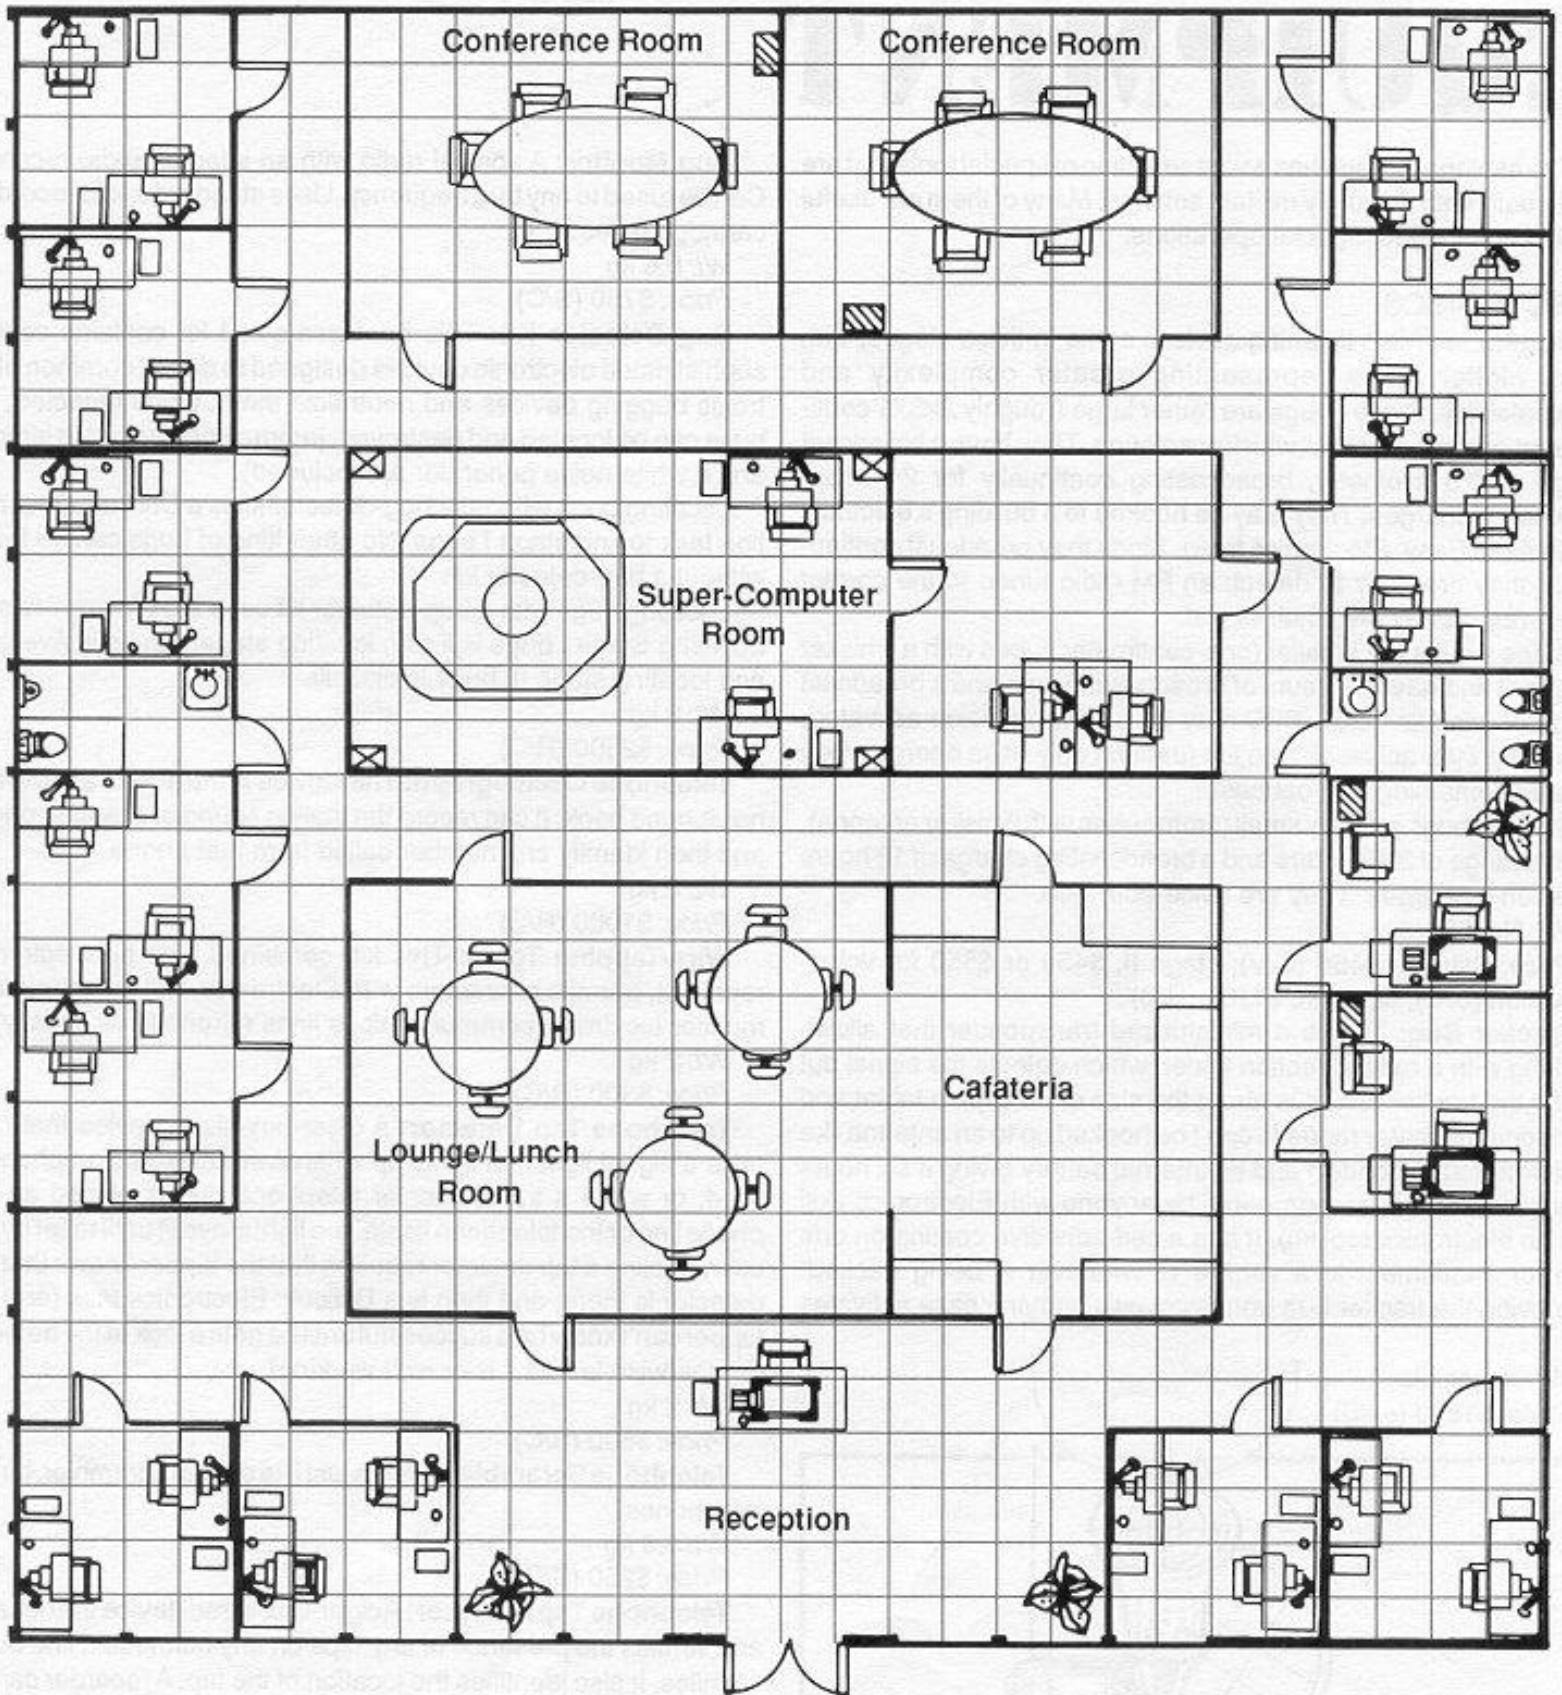

Square = 2 meters

Engine Deck

Crew Quarters

Ship's Shop

Showers

Weightroom

Stack

Crew

Square= 2 meters

Office Building

Key

Second Floor

- A Master bedroom
- B Master bath
- C Master closet and dressing room
- D Library
- E Balcony
- F Hall
- G Guest rooms

First Floor

- H Servants' quarters
- I Hall
- J Hall closet
- K Solarium
- L Entry
- M Kitchen
- N Pantry
- O Dining room

First Floor

Second and Third Floors

Square= 2 meters

Storage Building

Square= 2 meters

Lab Building

This setting represents a typical suburban dwelling of a pattern familiar to many people of many nations in AD 2000.

Eating Booth

Kitchen

Lavatory

Dinning Car

Scan courtesy of Deathwind