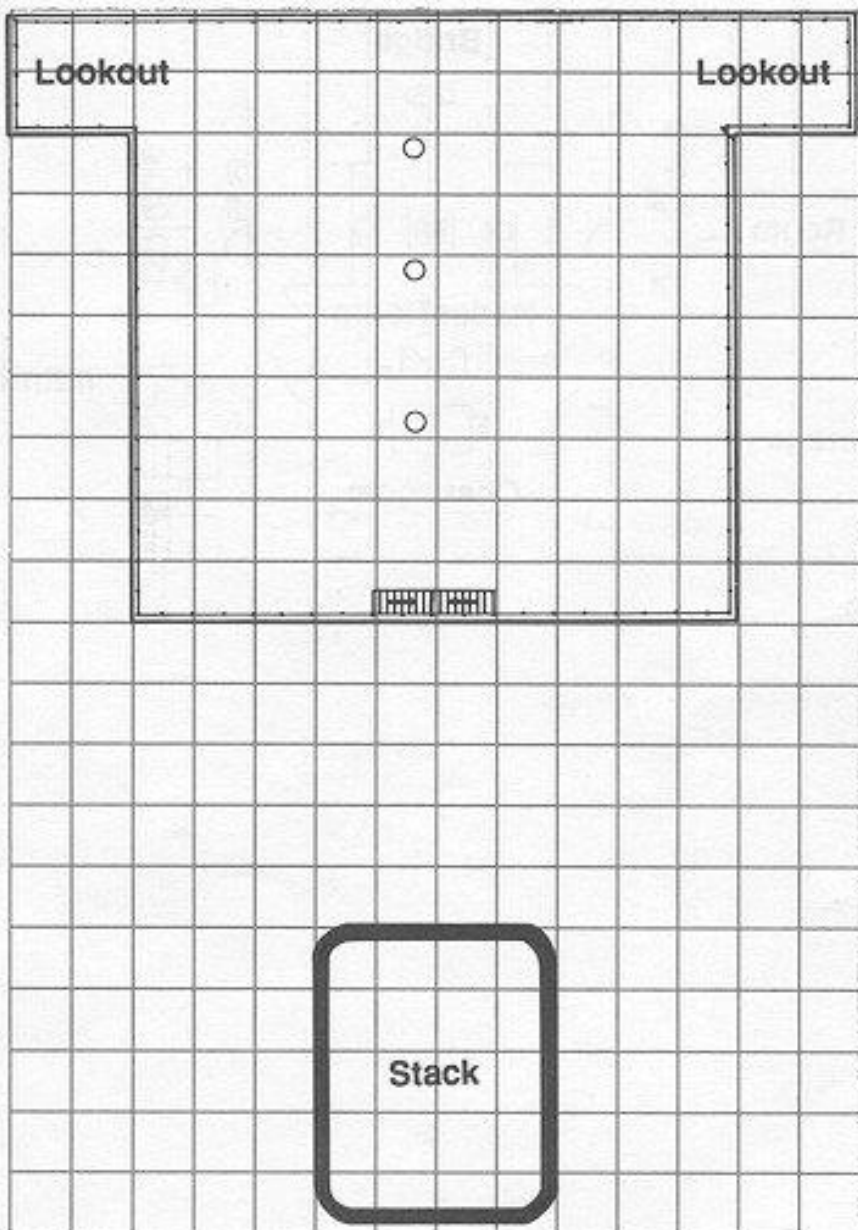

Bar/Inn/Roadhouse

Square = 2 meters

Storage Decks 1 and 2

Weather Deck

Square = 2 meter

Bridge

Square = 2 meter

S B Machinery Deck

Square = 2 meters

Engine Deck

Crew Quarters

Ship's Shop

Showers

Weightroom

Stack

Crew

Lounge

e = 2 meters

Crew Quarters

Square= 2 meters

Officer's Quarters

Bank/Office Building (Modern)

0 1 2
Meters

This represents a typical modern business building. Doubtless it is serving in some other capacity at the present.