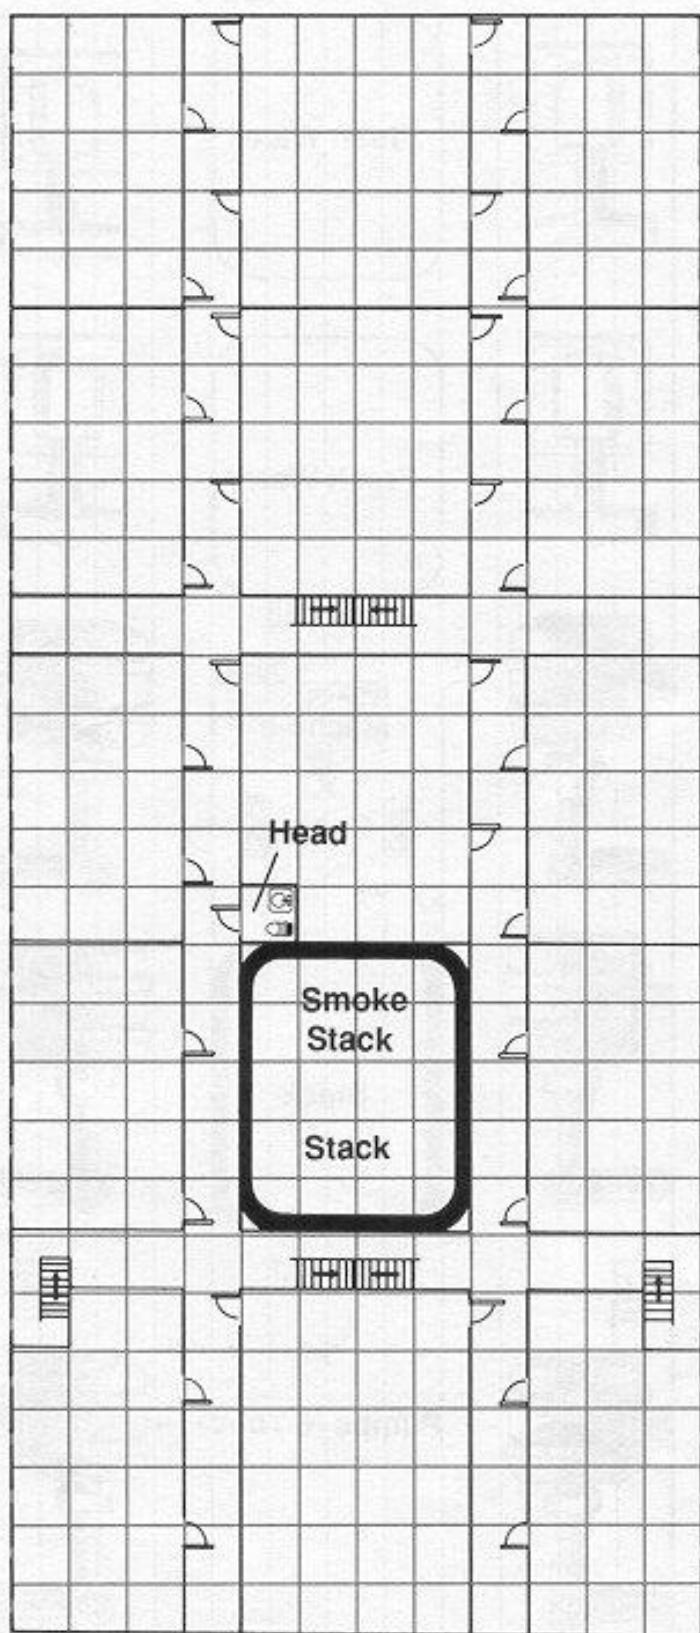

Bar/Inn/Roadhouse

Square = 2 meters

Storage Decks 1 and 2

Weather Deck

Square = 2 meter

Bridge

Square = 2 meter

S B Machinery Deck

Square = 2 meters

Engine Deck

Crew Quarters

Ship's Shop

Showers

Weightroom

Stack

Crew

Lounge

e = 2 meters

Crew Quarters

Square= 2 meters

Officer's Quarters

Bank/Office Building (Modern)

0 1 2
Meters

This represents a typical modern business building. Doubtless it is serving in some other capacity at the present.