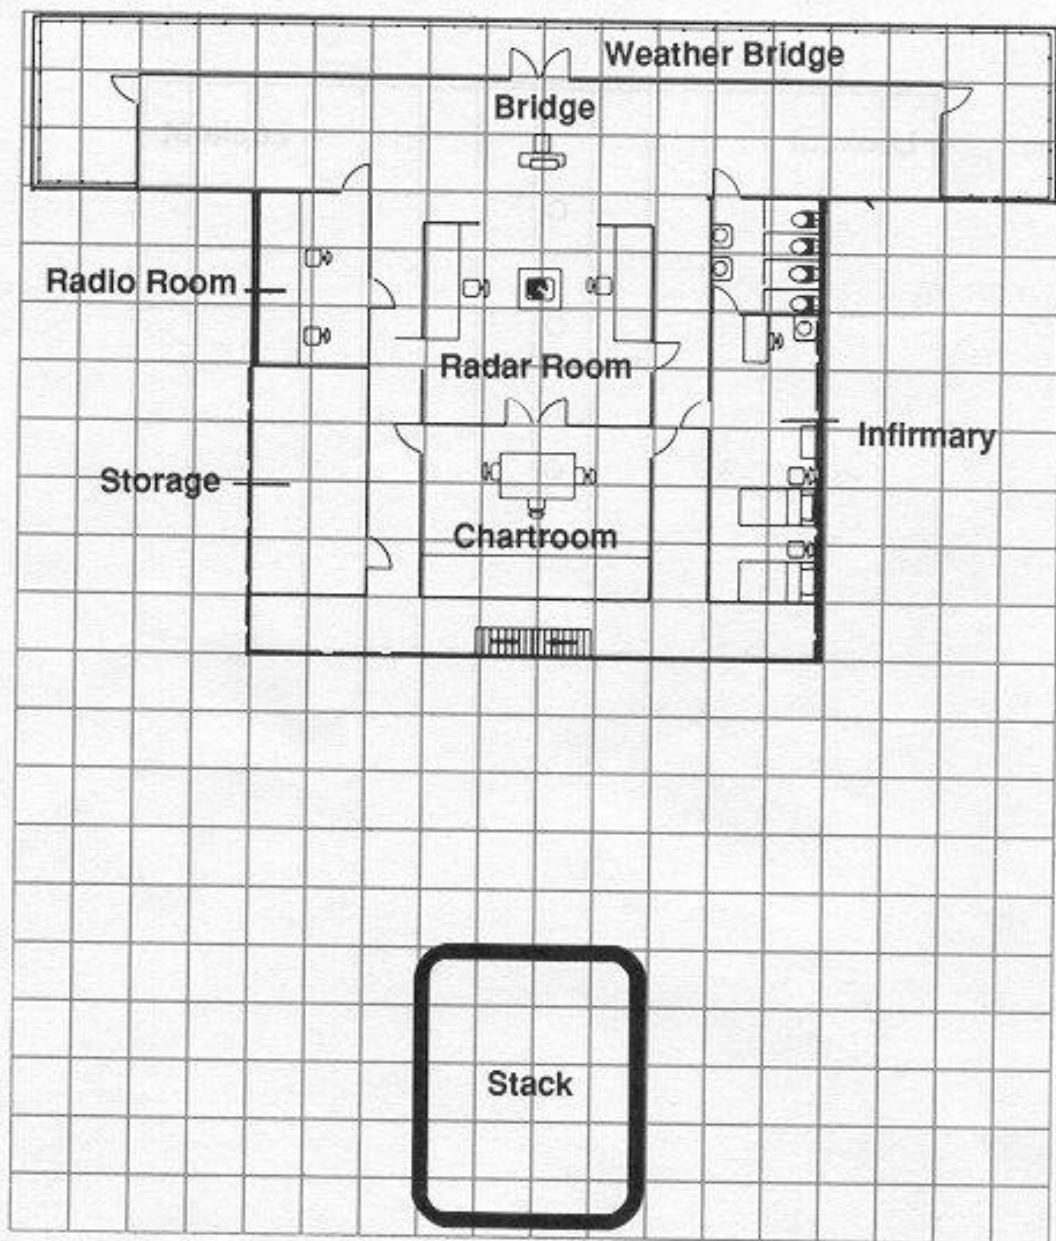

Bar/Inn/Roadhouse

Square = 2 meters

Storage Decks 1 and 2

Weather Deck

Square = 2 meter

Bridge

Square = 2 meter

S B Machinery Deck

Square = 2 meters

Engine Deck

Crew Quarters

Ship's Shop

Showers

Weightroom

Stack

Crew

Lounge

e = 2 meters

Crew Quarters

Square= 2 meters

Officer's Quarters

Bank/Office Building (Modern)

0 1 2
Meters

This represents a typical modern business building. Doubtless it is serving in some other capacity at the present.