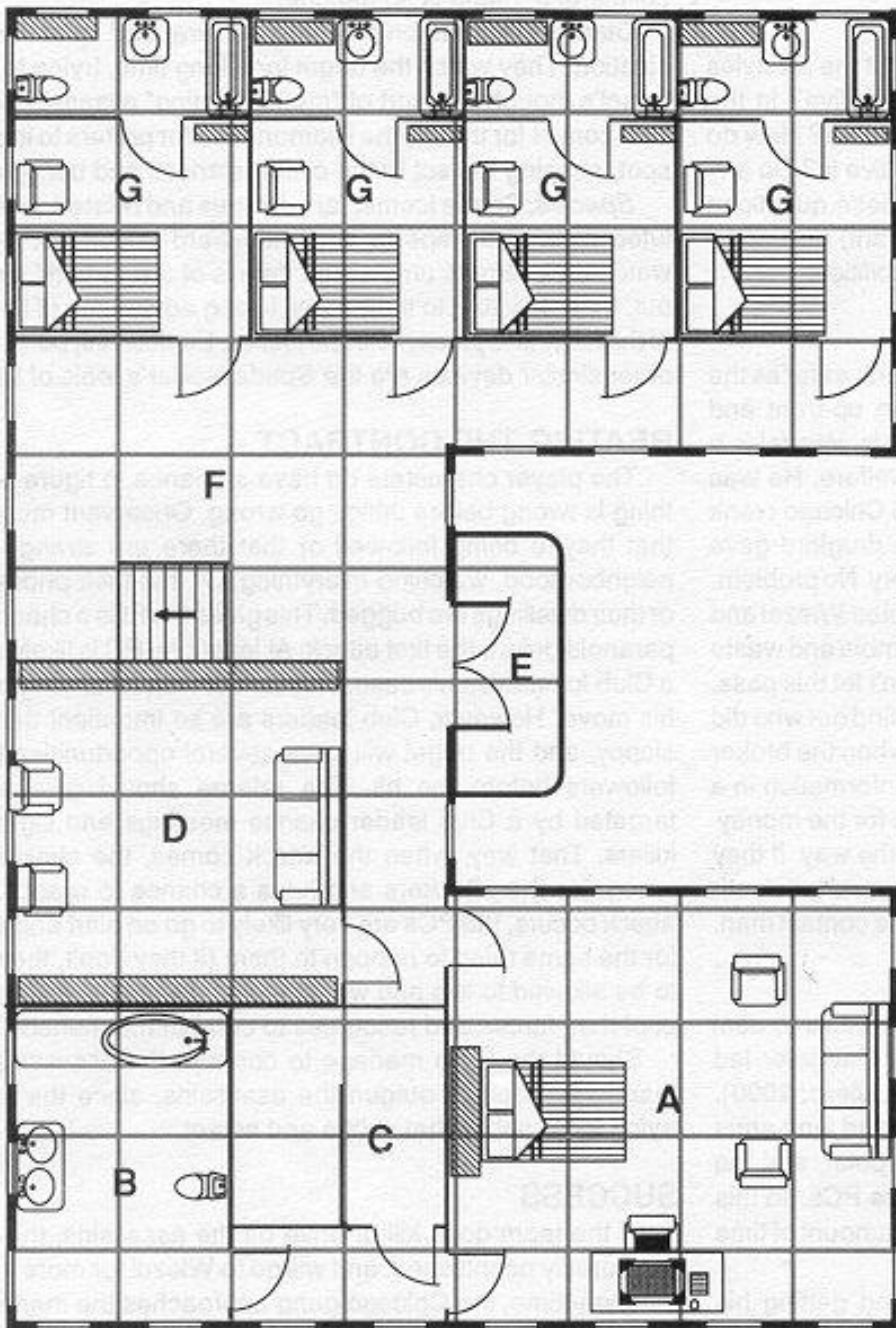

17

Square = 8 meters

Terrorist Camp

Square = 8 meters

Spetsnaz Camp

Cheap Warehouse/Dock

Crates

Crane (2 parts)

Square= 2 meters

Office Building

Key

Second Floor

- A Master bedroom
- B Master bath
- C Master closet and dressing room
- D Library
- E Balcony
- F Hall
- G Guest rooms

First Floor

- H Servants' quarters
- I Hall
- J Hall closet
- K Solarium
- L Entry
- M Kitchen
- N Pantry
- O Dining room