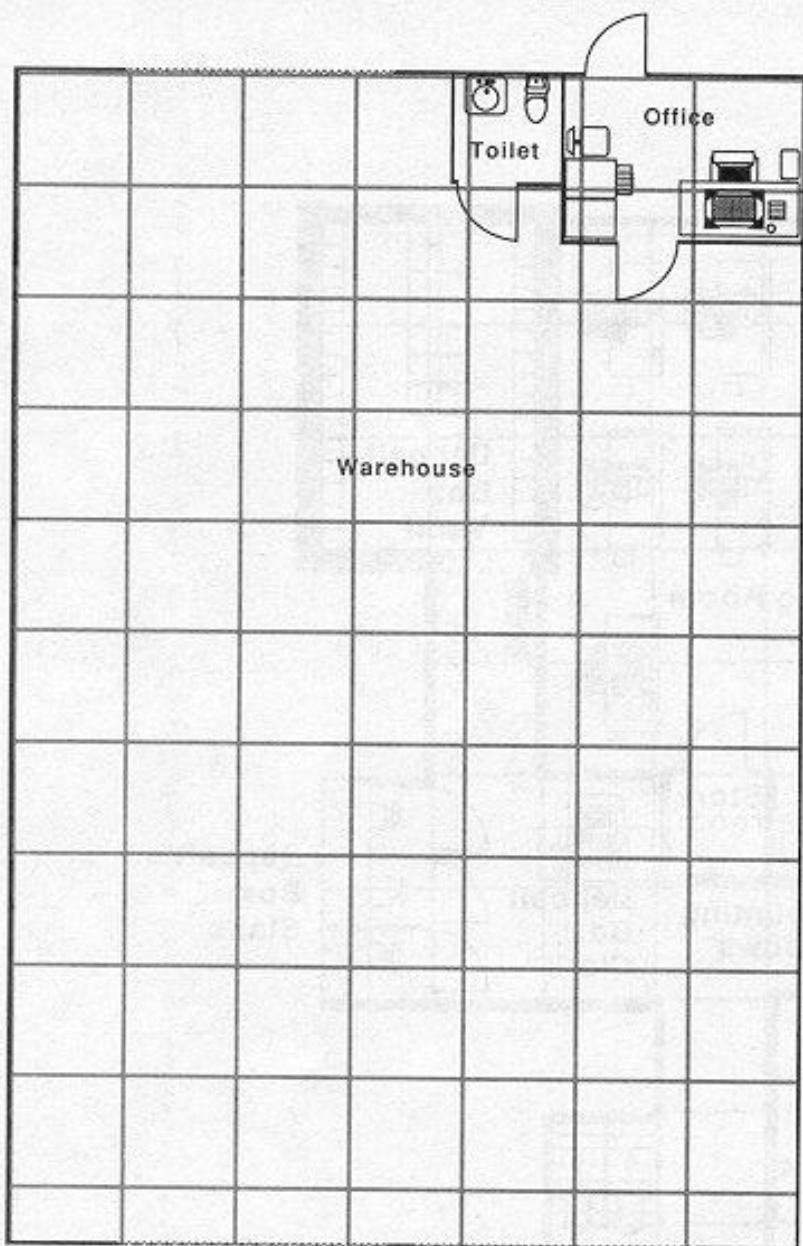

17

Square = 8 meters

Terrorist Camp

Square = 8 meters

Spetsnaz Camp

Cheap Warehouse/Dock

Crates

Crane (2 parts)