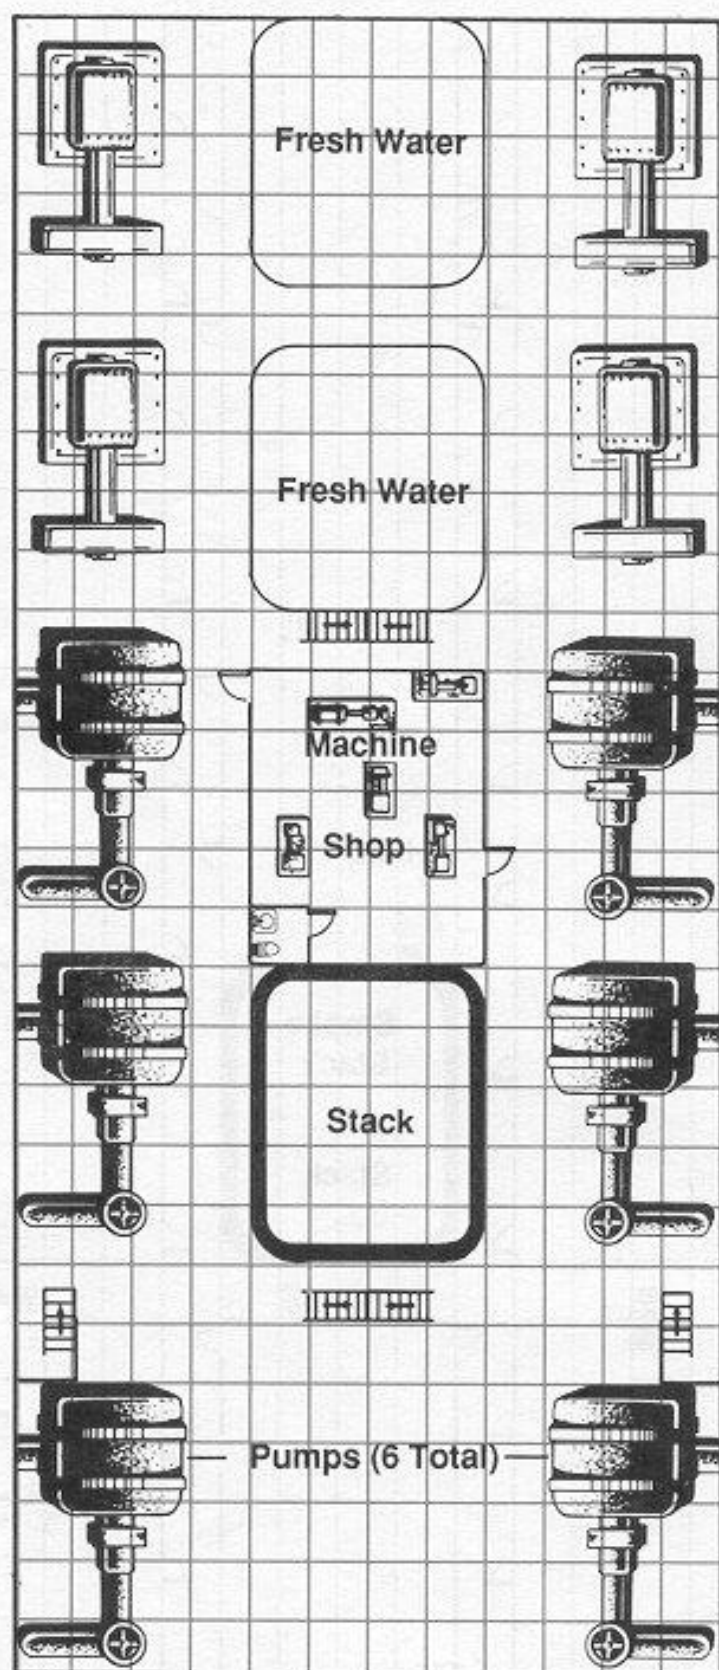

Bar/Inn/Roadhouse

Square = 2 meters

Storage Decks 1 and 2

Weather Deck

Square = 2 meter

Bridge

Square = 2 meter

S B Machinery Deck

Square = 2 meters

Engine Deck

Crew Quarters

Ship's Shop

Showers

Weightroom

Stack

Crew

Lounge

e = 2 meters

Crew Quarters

Square= 2 meters

Officer's Quarters

Bank/Office Building (Modern)

0 1 2
Meters

This represents a typical modern business building. Doubtless it is serving in some other capacity at the present.