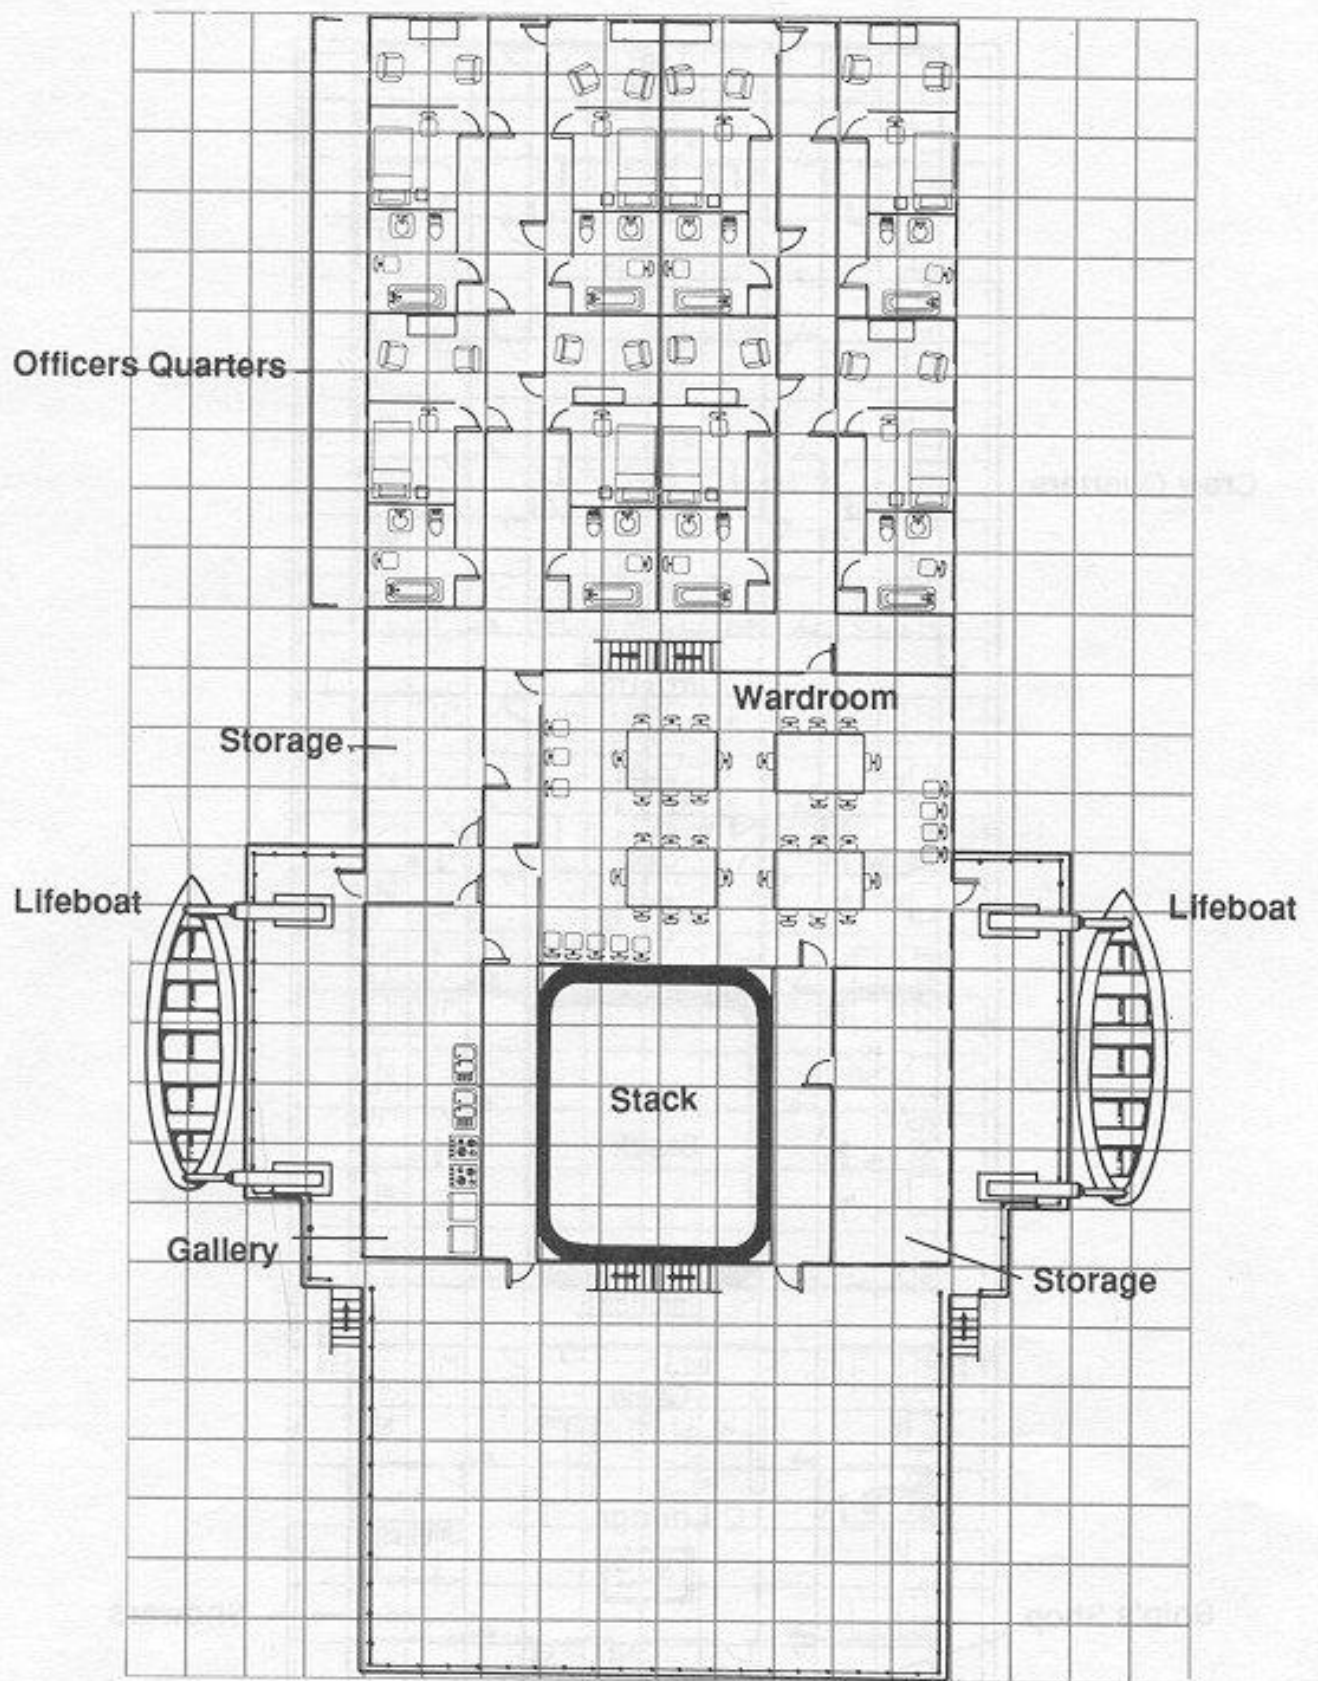

Bar/Inn/Roadhouse

Square = 2 meters

Storage Decks 1 and 2

Weather Deck

Square = 2 meter

Bridge

Square = 2 meter

S B Machinery Deck

Square = 2 meters

Engine Deck

Crew Quarters

Ship's Shop

Showers

Weightroom

Stack

Crew

Lounge

e = 2 meters

Crew Quarters

Square= 2 meters

Officer's Quarters

Bank/Office Building (Modern)

0 1 2
Meters

This represents a typical modern business building. Doubtless it is serving in some other capacity at the present.