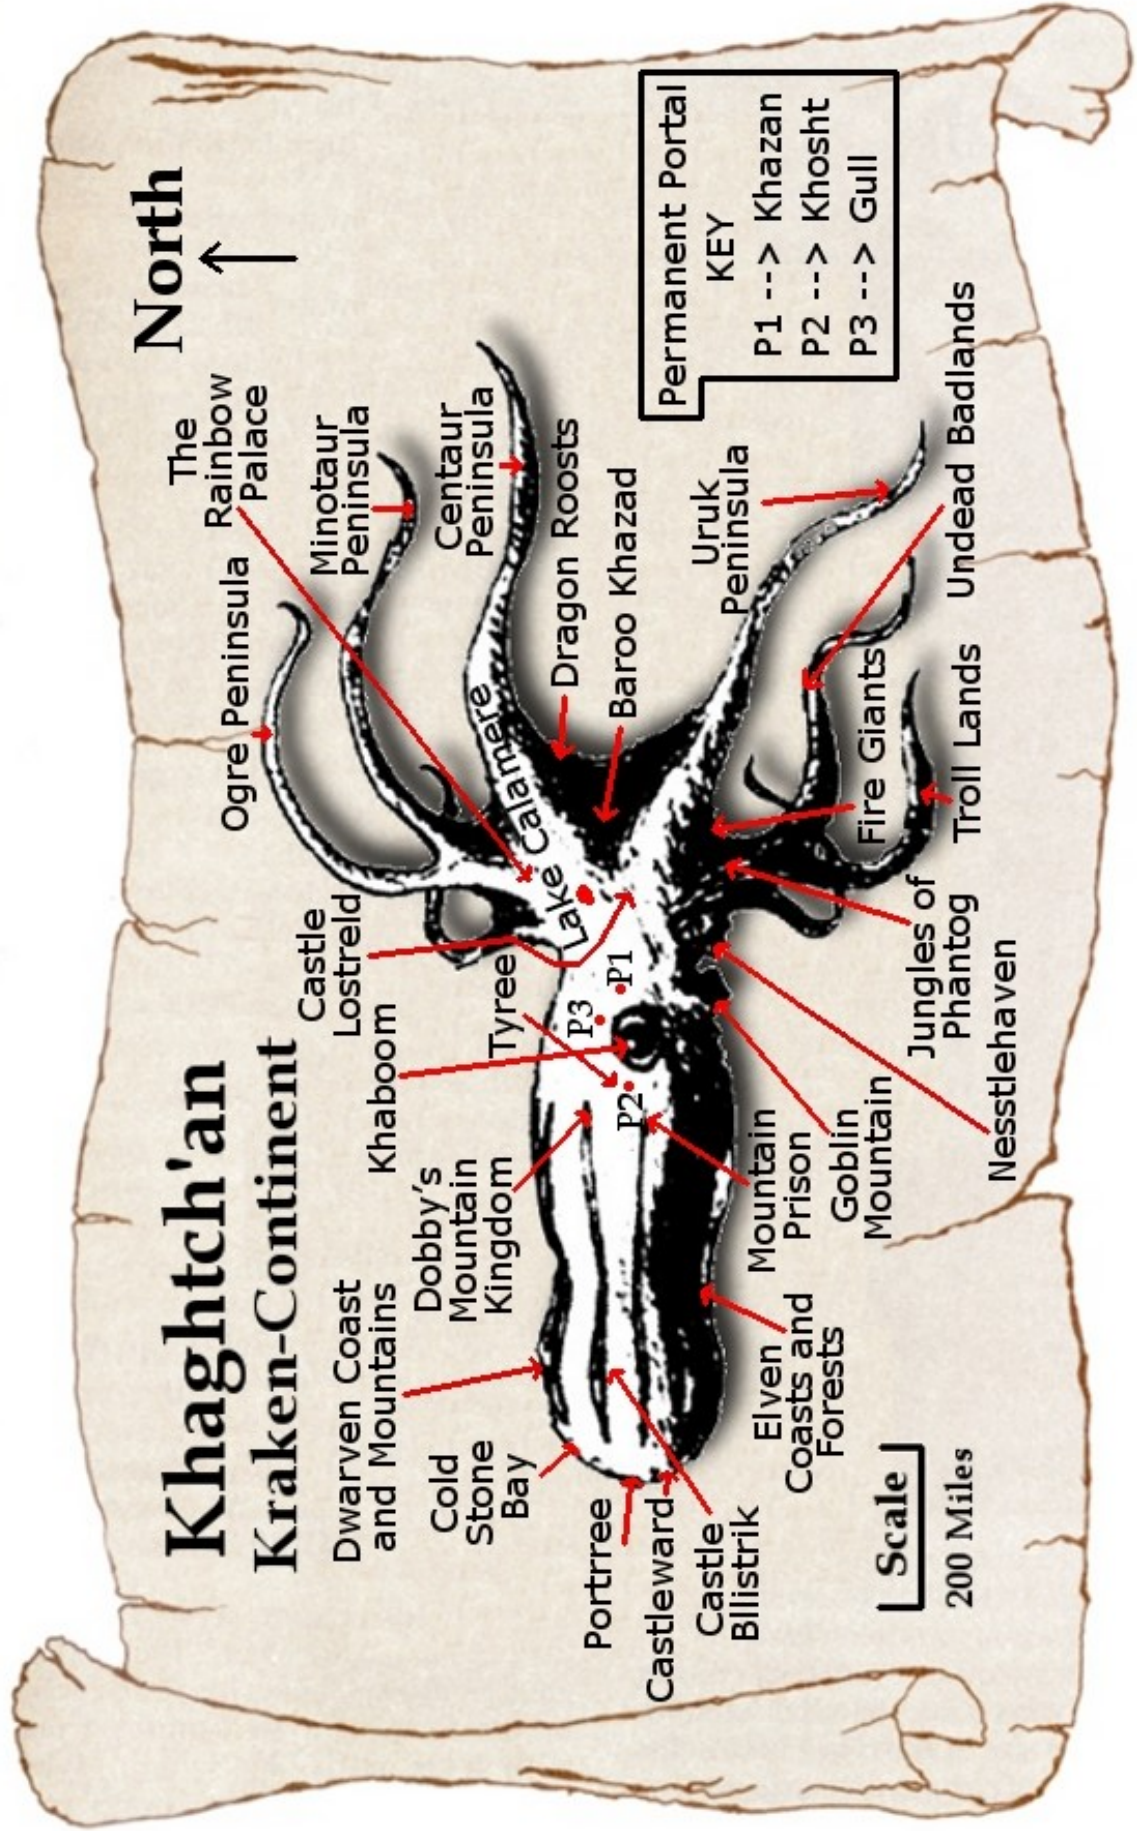

Khaghtch'an Kraken-Continent

North ↑

Permanent Portal KEY

- P1 --> Khazan
- P2 --> Khosht
- P3 --> Gull

Ogre Peninsula
 The Rainbow Palace
 Minotaur Peninsula
 Centaur Peninsula
 Dragon Roosts
 Baroo Khazad
 Uruk Peninsula
 Undead Badlands

Castle Lostreld
 Tyree
 Lake Calmaire
 Fire Giants
 Troll Lands
 Jungles of Phantog
 Nesstlehaven

Dwarven Coast and Mountains
 Cold Stone Bay
 Porttree
 Castleward
 Castle Bllistrik
 Elven Coasts and Forests
 Mountain Prison
 Goblin Mountain
 Mountain Prison
 Mountain Prison

Scale
 200 Miles

PENTAGRAM SQUARE IN THE CITY OF KHABOOM

OLD MAN GRUBER'S GARDEN (FROM THE "TWO BITES AT THE CHERRIES" SOLO)