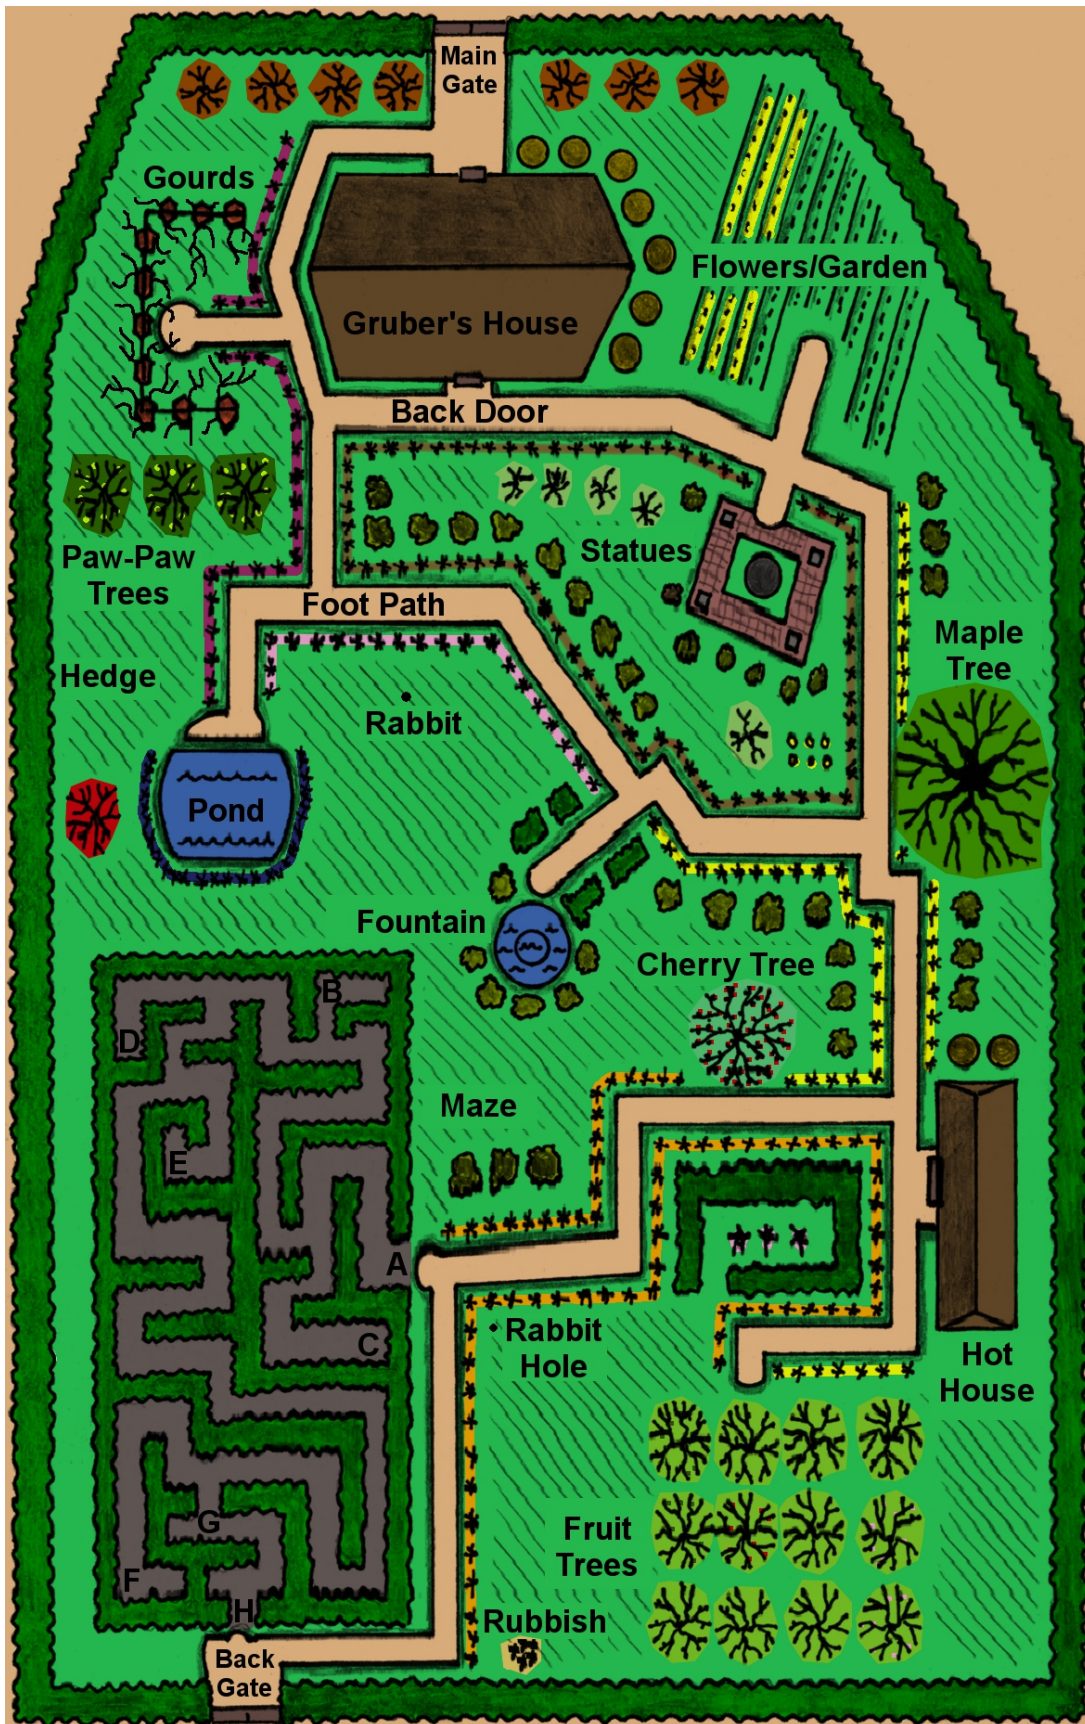

Khaghtch'an Kraken-Continent

North ↑

Permanent Portal KEY

- P1 --> Khazan
- P2 --> Khosht
- P3 --> Gull

Ogre Peninsula
 The Rainbow Palace
 Minotaur Peninsula
 Centaur Peninsula
 Dragon Roosts
 Baroo Khazad
 Uruk Peninsula
 Undead Badlands

Castle Lostreld
 Tyree
 Lake Calmaire
 Fire Giants
 Troll Lands
 Jungles of Phantog
 Nesstlehaven

Dwarven Coast and Mountains
 Cold Stone Bay
 Porttree
 Castleward
 Castle Bllistrik
 Elven Coasts and Forests
 Mountain Prison
 Goblin Mountain
 Mountain Prison
 Mountain Prison

Scale
 200 Miles

PENTAGRAM SQUARE IN THE CITY OF KHABOOM

OLD MAN GRUBER'S GARDEN (FROM THE "TWO BITES AT THE CHERRIES" SOLO)