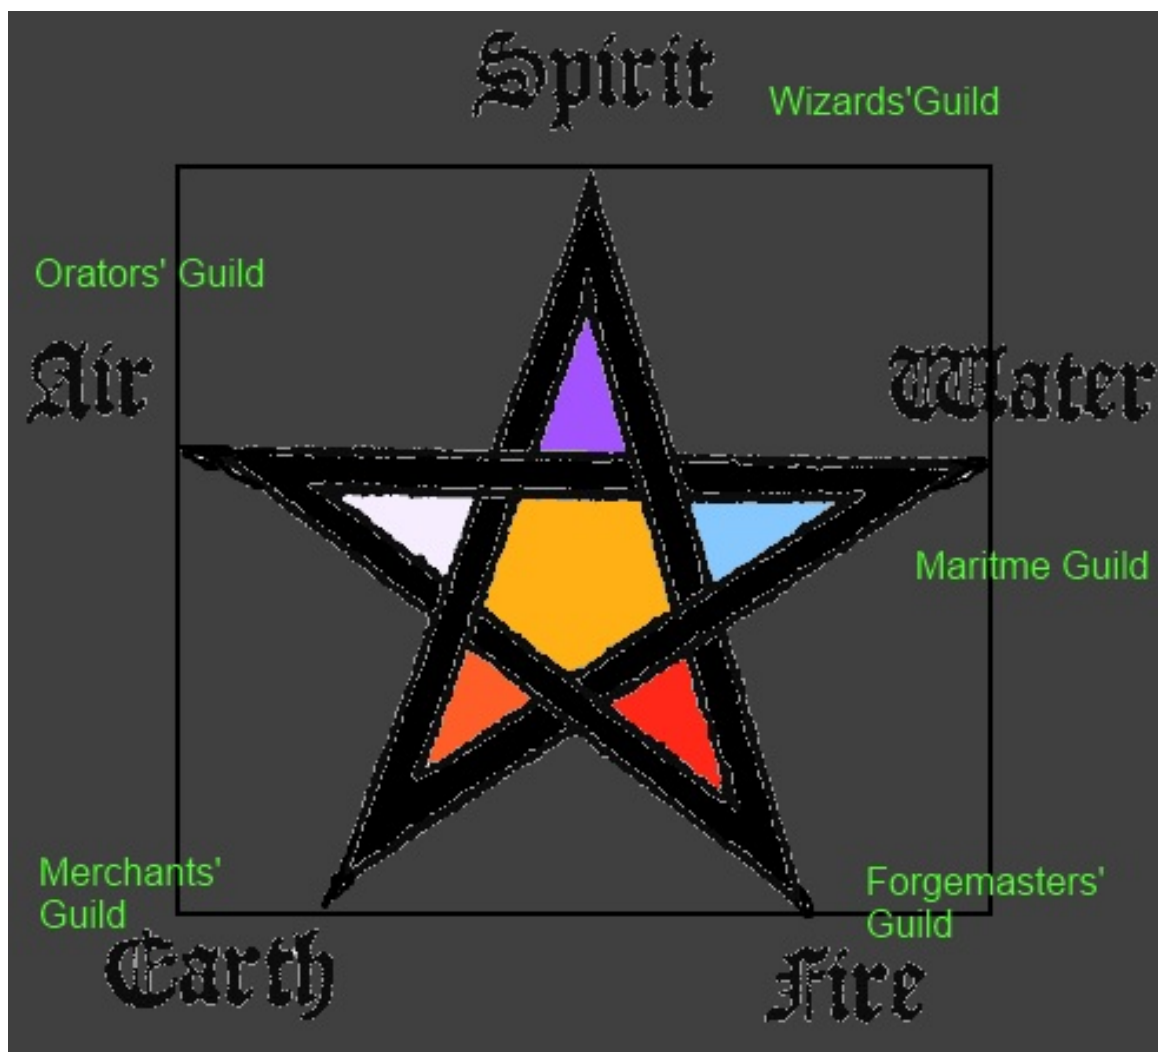

Khaghtch'an Kraken-Continent

North ↑

Permanent Portal KEY

- P1 --> Khazan
- P2 --> Khosht
- P3 --> Gull

Ogre Peninsula
 The Rainbow Palace
 Minotaur Peninsula
 Centaur Peninsula
 Dragon Roosts
 Baroo Khazad
 Uruk Peninsula
 Undead Badlands

Scale
 200 Miles

PENTAGRAM SQUARE IN THE CITY OF KHABOOM

OLD MAN GRUBER'S GARDEN (FROM THE "TWO BITES AT THE CHERRIES" SOLO)