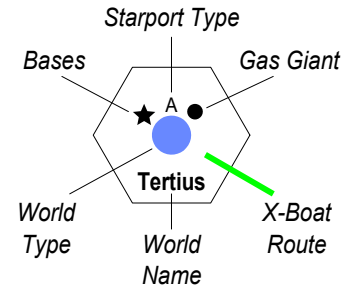

# MAP LEGEND

## WORLD CHARACTERISTICS

- No Water Present
- Water Present
- Asteroid Belt

## BASES

- Naval Base
- Scout Base
- Way Station

# Daro Subsector

(subsector P of Glimmerdrift Reaches sector)