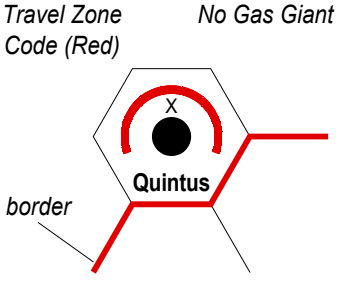

# MAP LEGEND

## WORLD CHARACTERISTICS

- No Water Present
- Water Present
- Asteroid Belt

# Daro Subsector

(subsector P of Glimmerdrift Reaches sector)