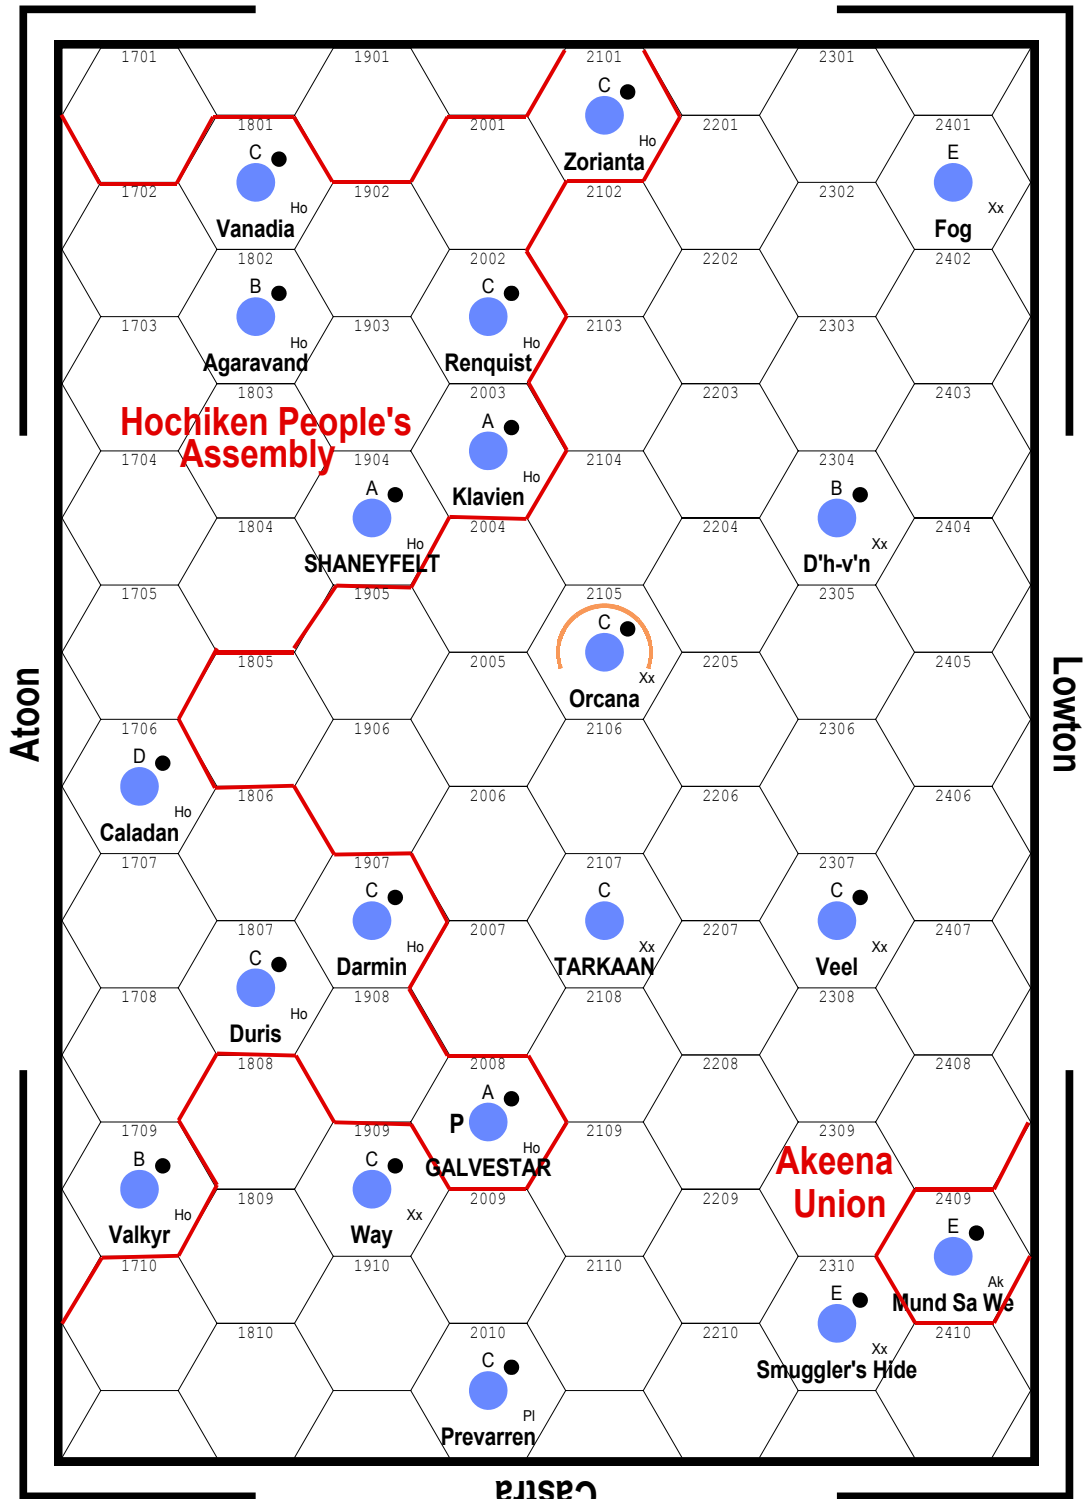

Denkard Subsector

(subsector C of Gateway sector)