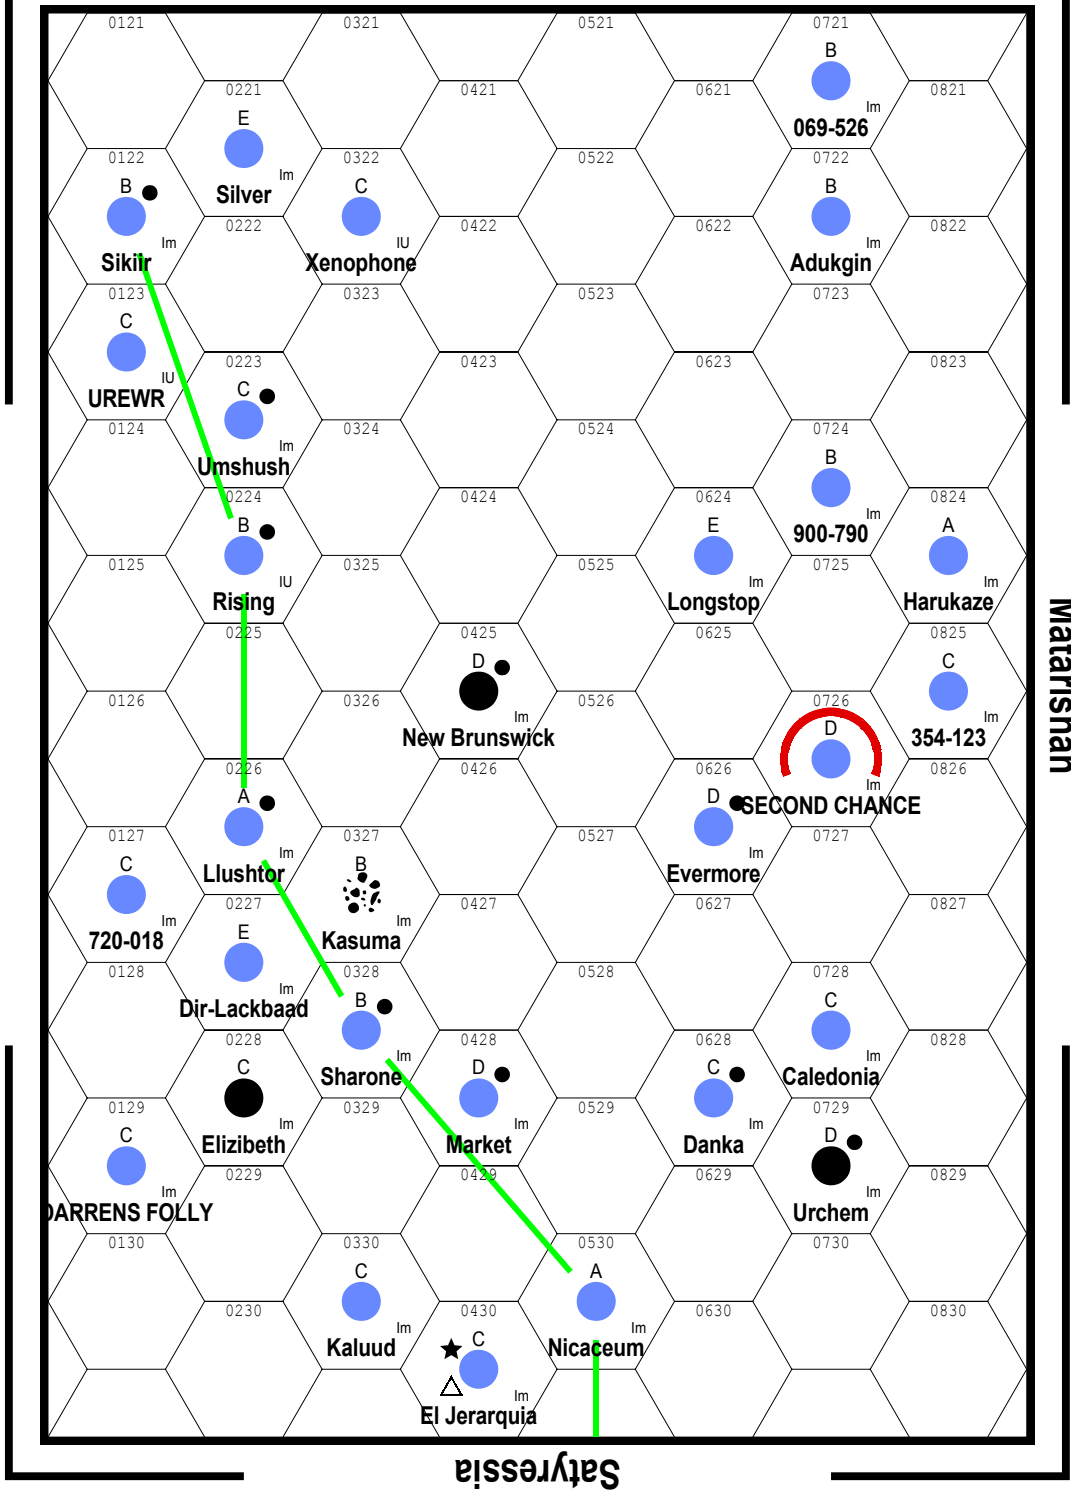

MAP LEGEND

WORLD CHARACTERISTICS

- No Water Present
- Water Present
- Asteroid Belt

BASES

- ★ Naval Base
- ▲ Scout Base
- Naval Depot
- △ Way Station
- P Prison Camp

TRAVEL ZONES

POPULATION

- Secundus under one billion
- PRIMUS over one billion

World names in red are subsector capitals

A	B	C	D
E	F	G	H
I	J	K	L
M	N	O	P

Spearhead

Matarishan

Satyressia

Highlord Subsector

(subsector I of Ley Sector sector)