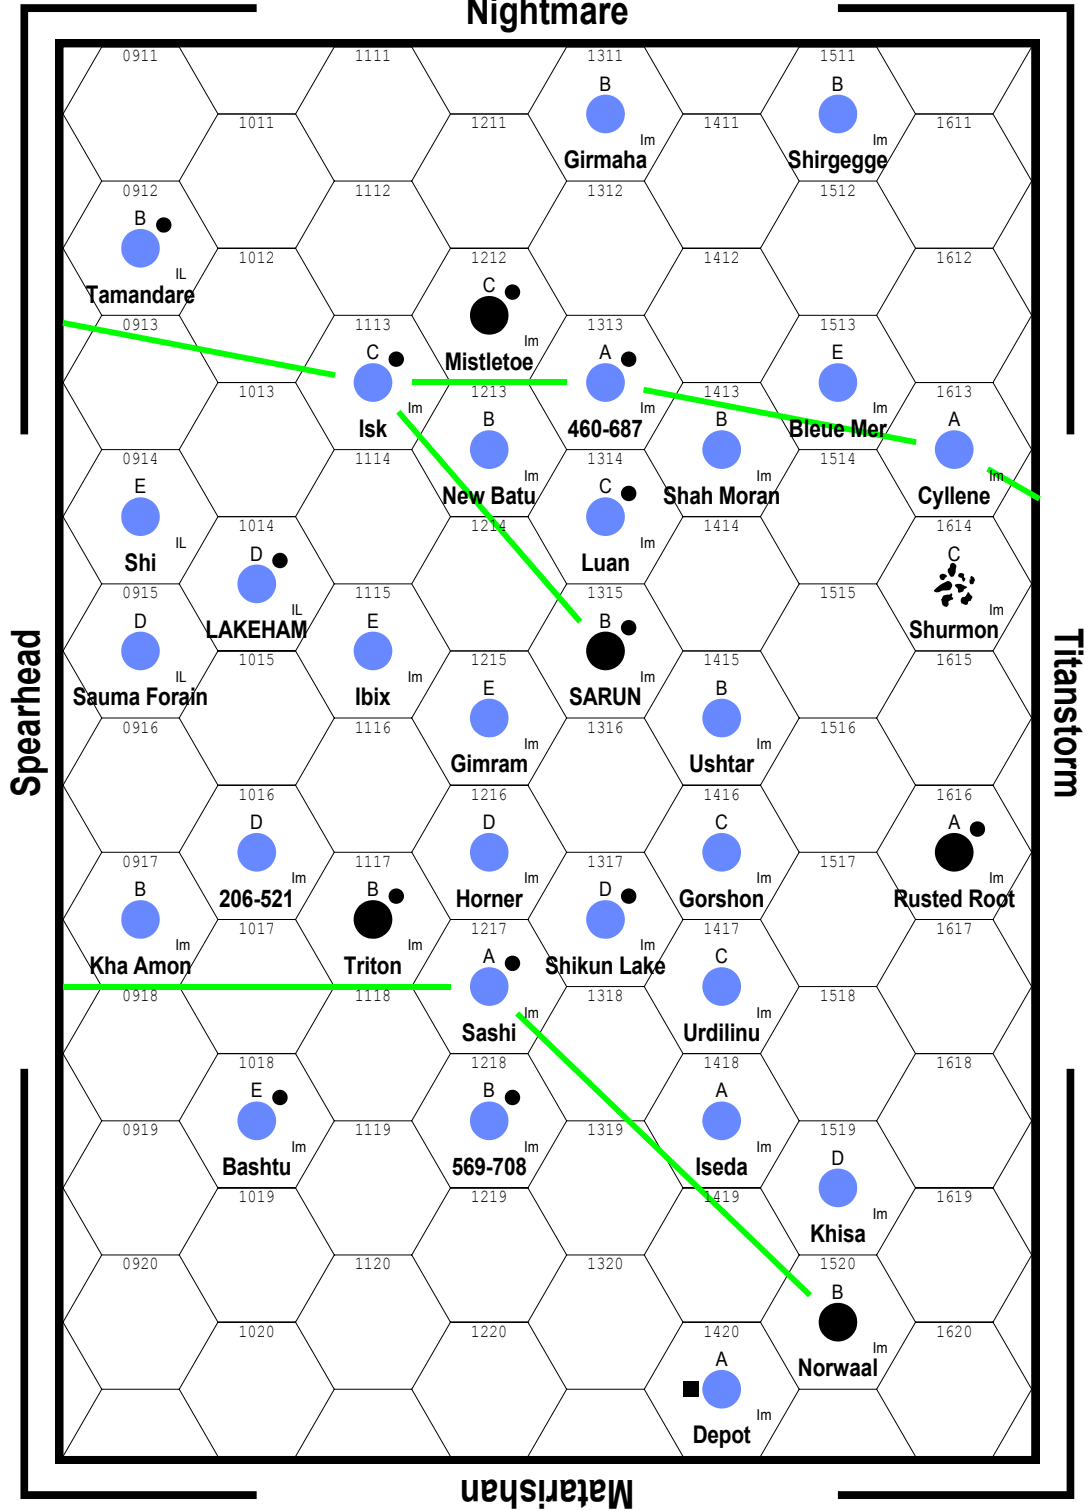

Nightmare

Guadix Drift Subsector

(subsector F of Ley Sector sector)