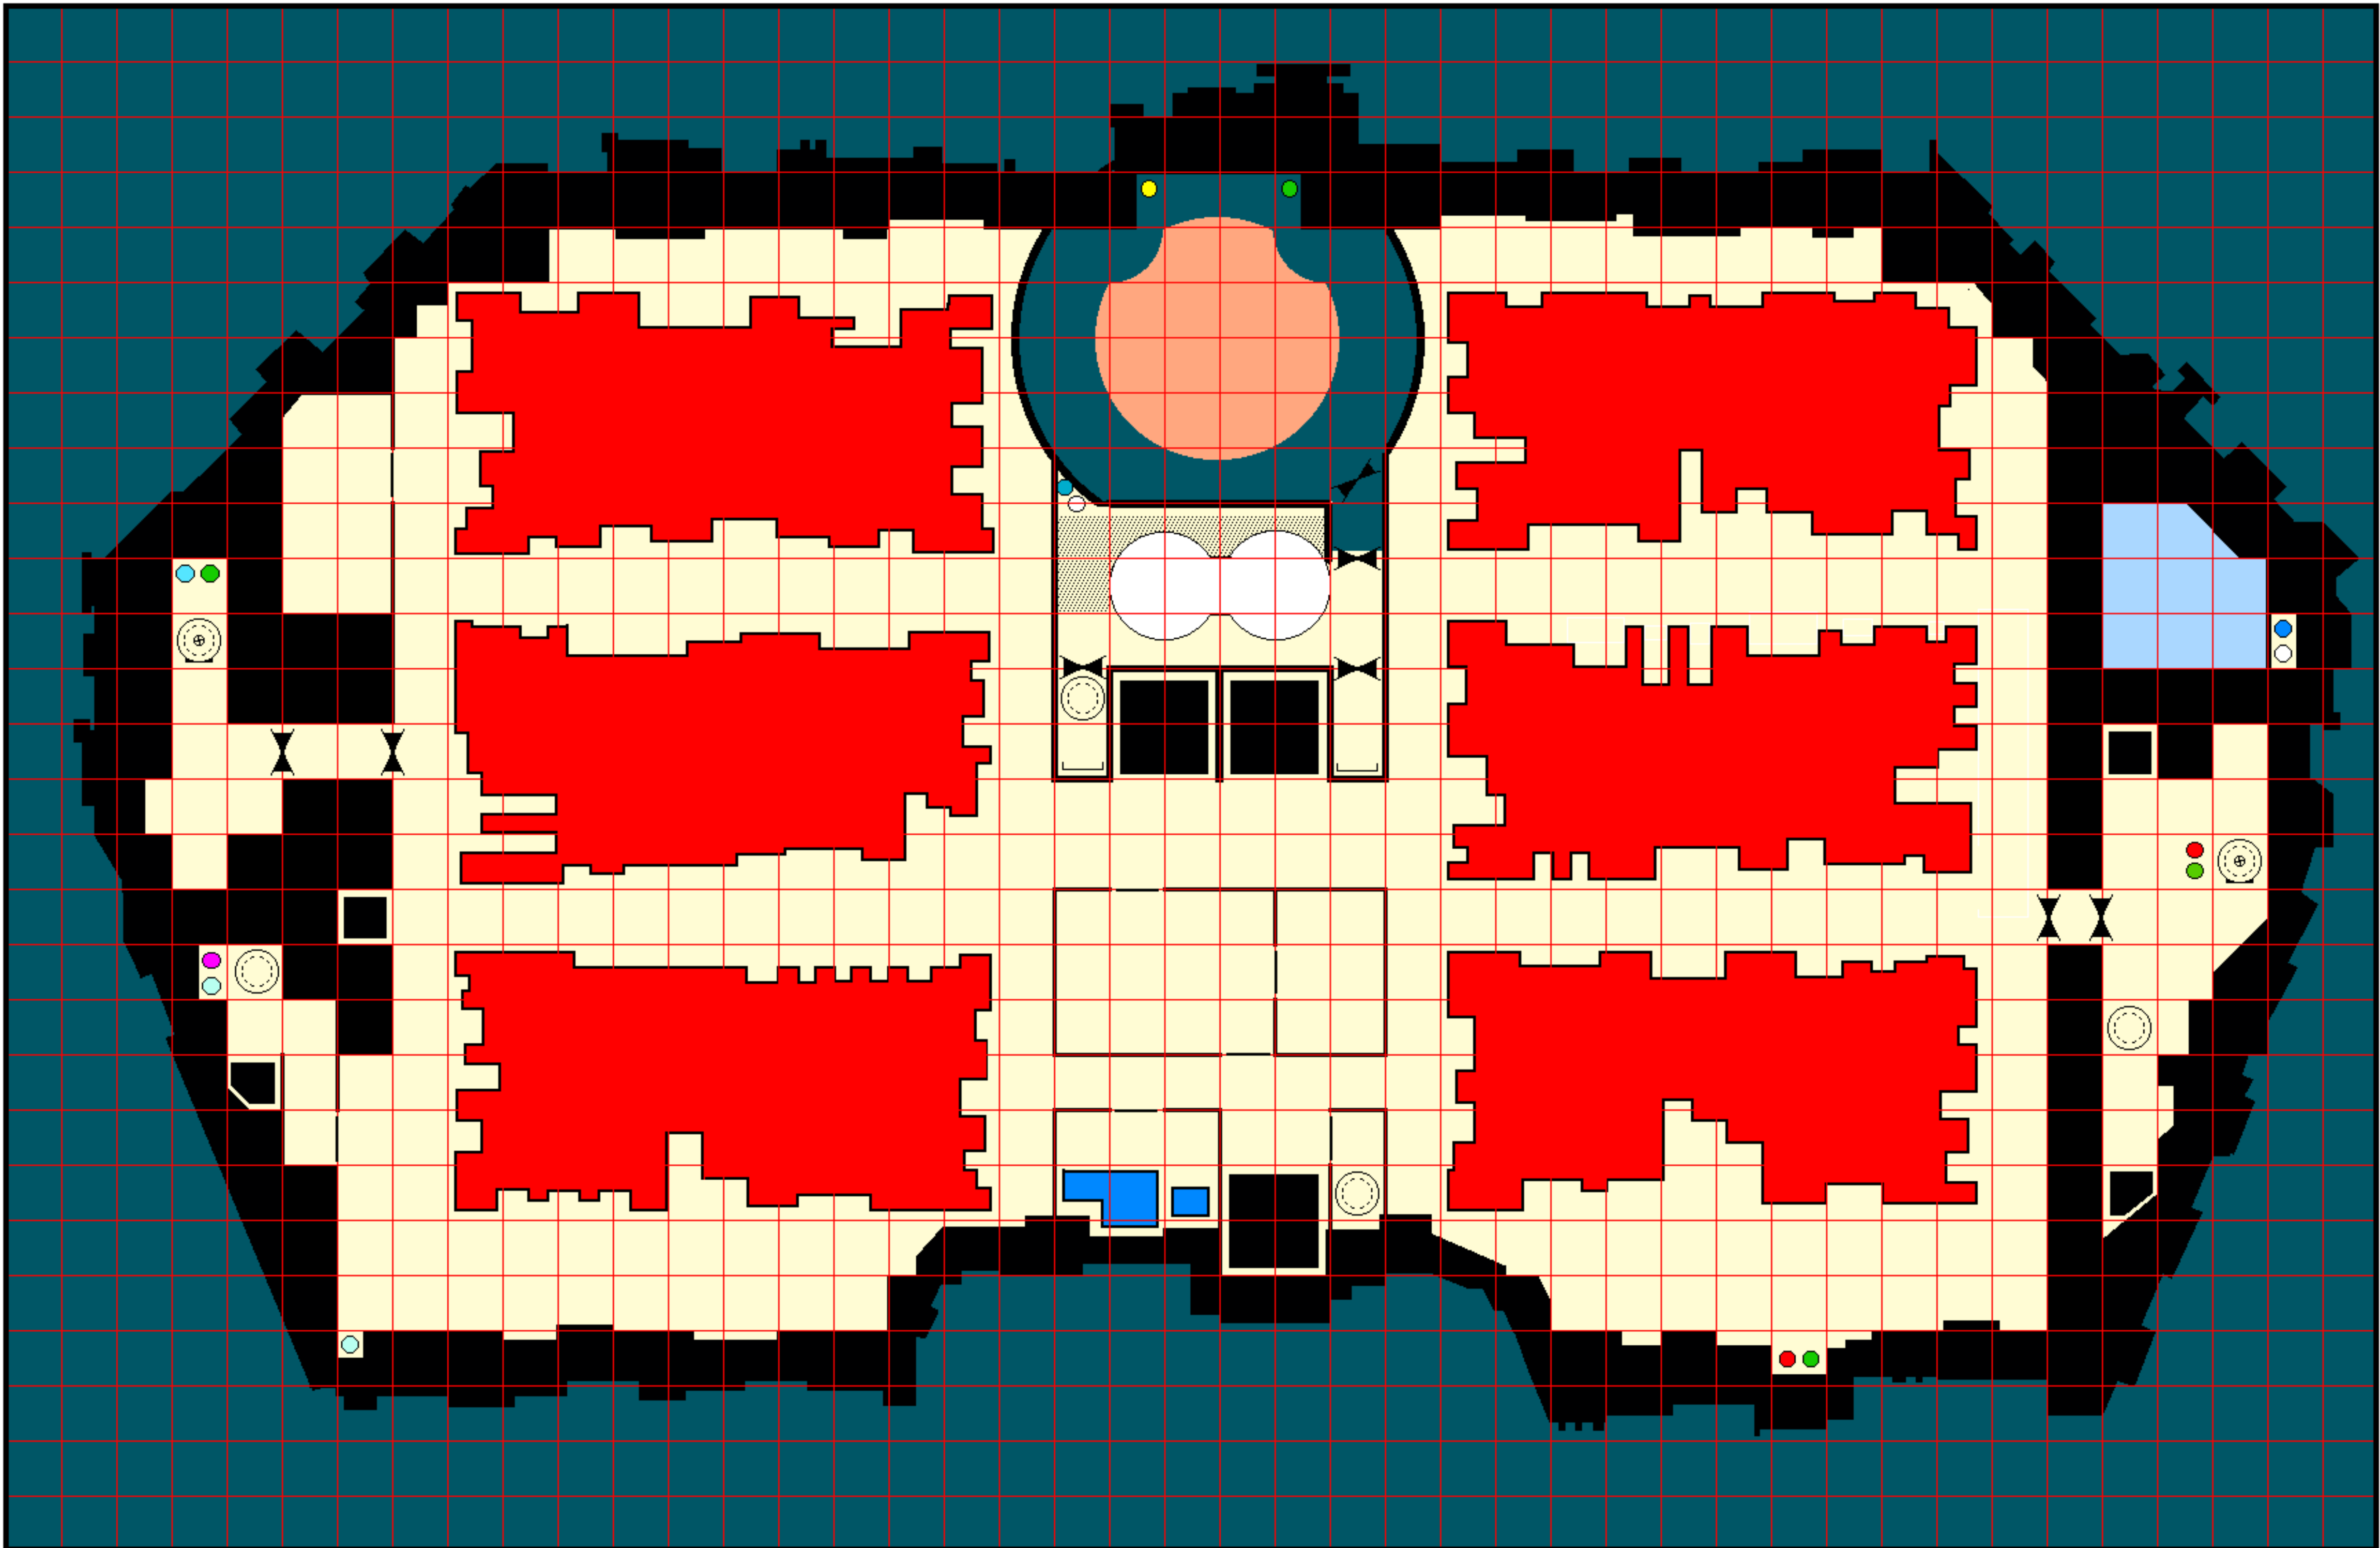

Avionics Deck

Casual Deck

Cartography Deck

Color Code

- Pressurized Area
- Vacuum
- Fuel
- Heavy Equipment
- Structural Members
- Computer and Controls
- Machinery
- Weapon Beam
- Drop (Open Flooring)

Deck Plan Symbols

	Bulkhead		
	Wall or Partition		
	Maintenance Hatch		
	Interior Door		
	Elevator or Lift Shaft		
Iris Valve		Hatch	
	Horizontal		
	Overhead		
	Floor		
	Overhead and Floor	