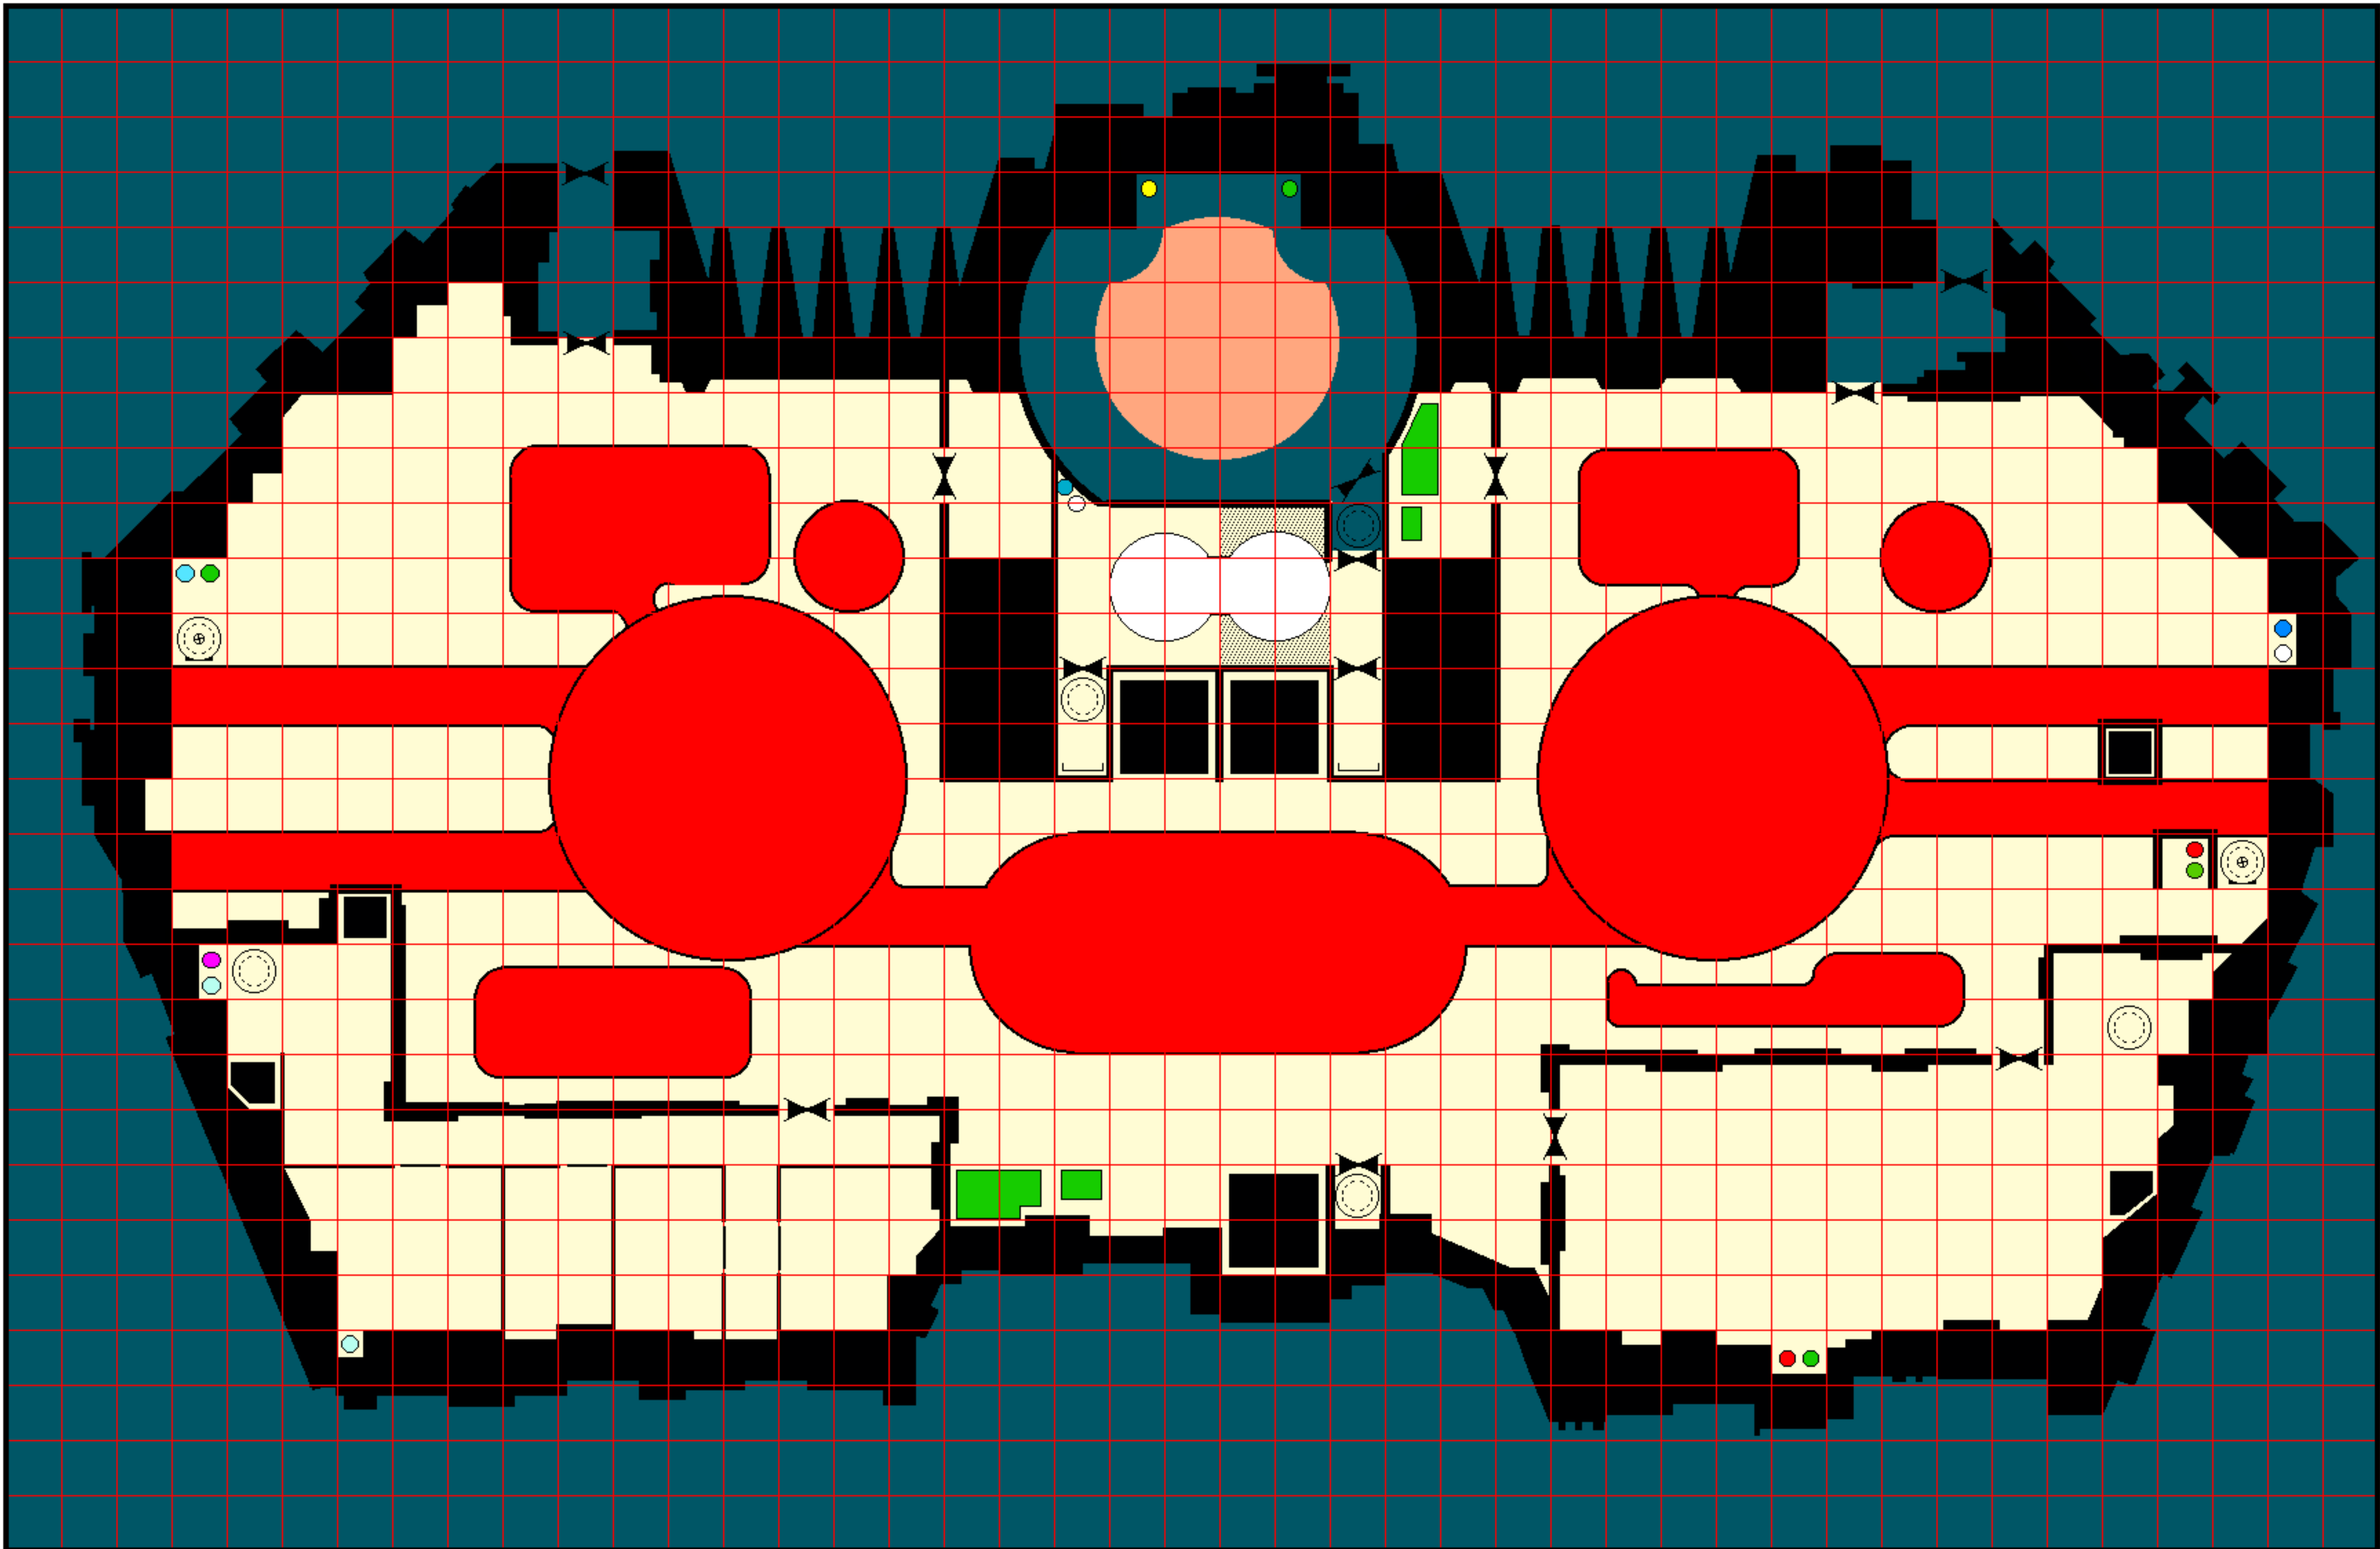

Avionics Deck

Casual Deck

Cartography Deck

Color Code

- Pressurized Area
- Vacuum
- Fuel
- Heavy Equipment
- Structural Members
- Computer and Controls
- Machinery
- Weapon Beam
- Drop (Open Flooring)

Deck Plan Symbols

	Bulkhead		
	Wall or Partition		
	Maintenance Hatch		
	Interior Door		
	Elevator or Lift Shaft		
Iris Valve		Hatch	
	Horizontal		
	Overhead		
	Floor		
	Overhead and Floor	