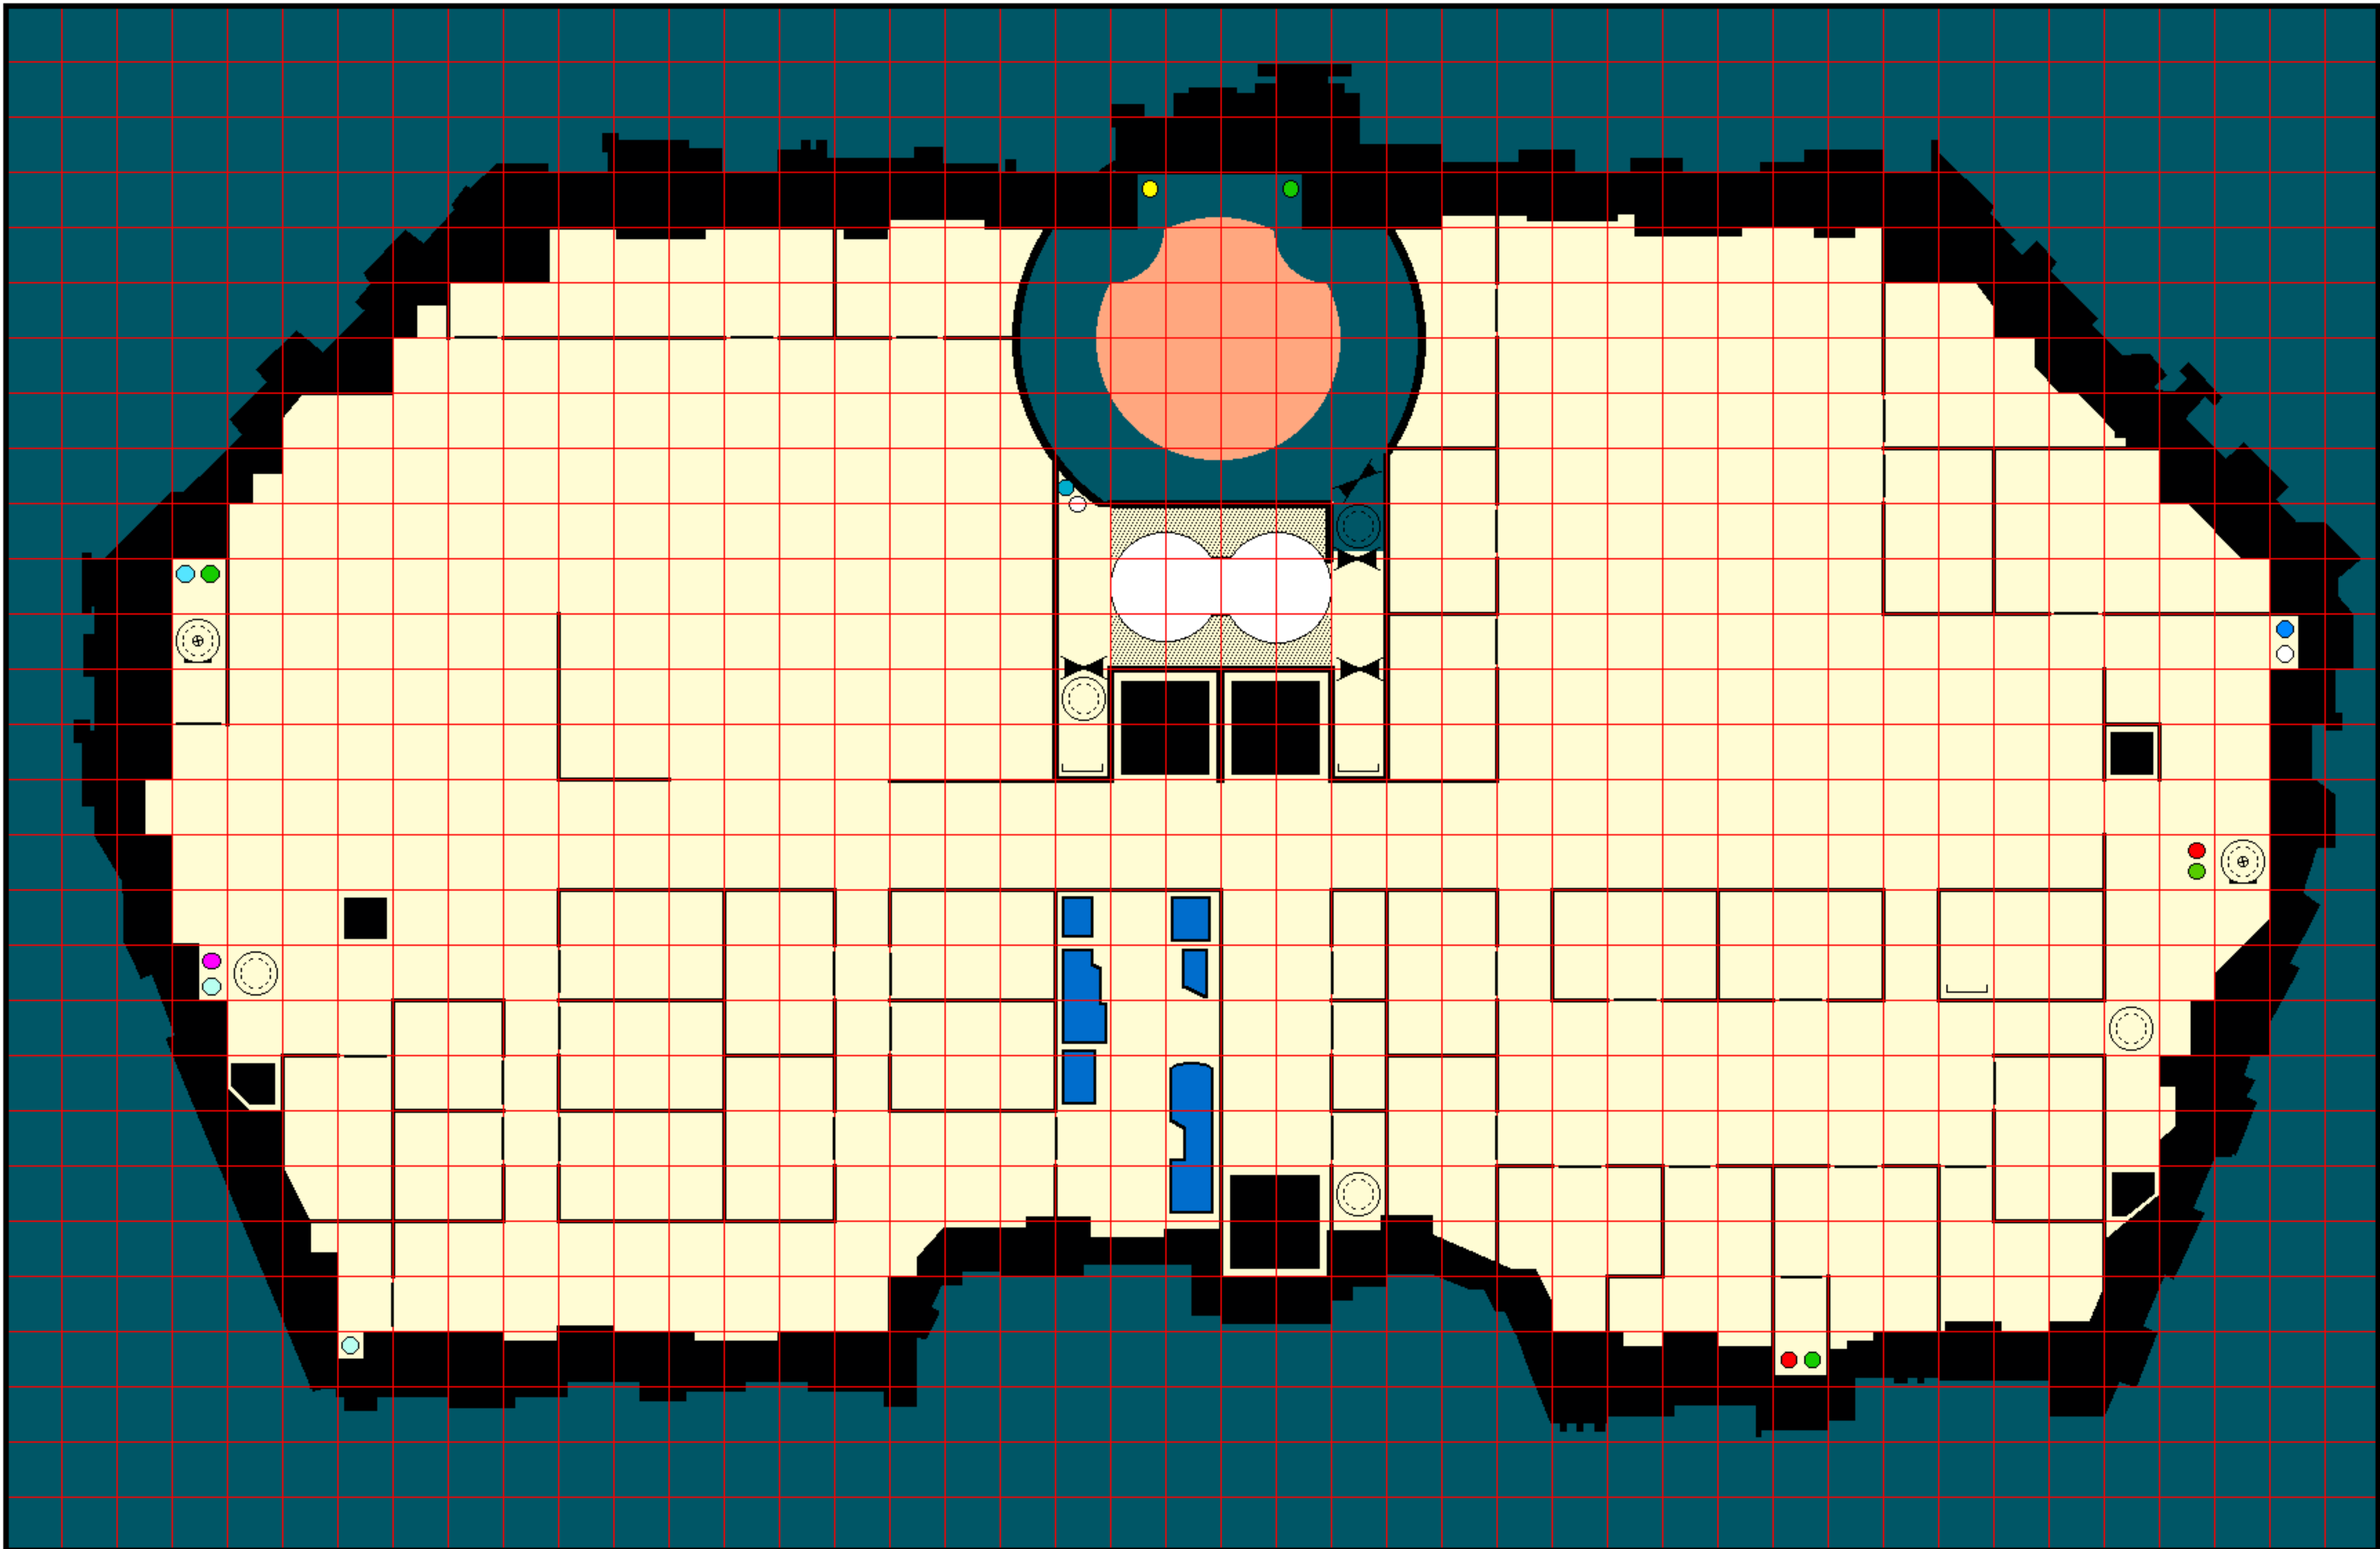

Avionics Deck

Casual Deck

Cartography Deck

Color Code

- Pressurized Area
- Vacuum
- Fuel
- Heavy Equipment
- Structural Members
- Computer and Controls
- Machinery
- Weapon Beam
- Drop (Open Flooring)

Deck Plan Symbols

	Bulkhead		
	Wall or Partition		
	Maintenance Hatch		
	Interior Door		
	Elevator or Lift Shaft		
Iris Valve		Hatch	
	Horizontal		
	Overhead		
	Floor		
	Overhead and Floor	