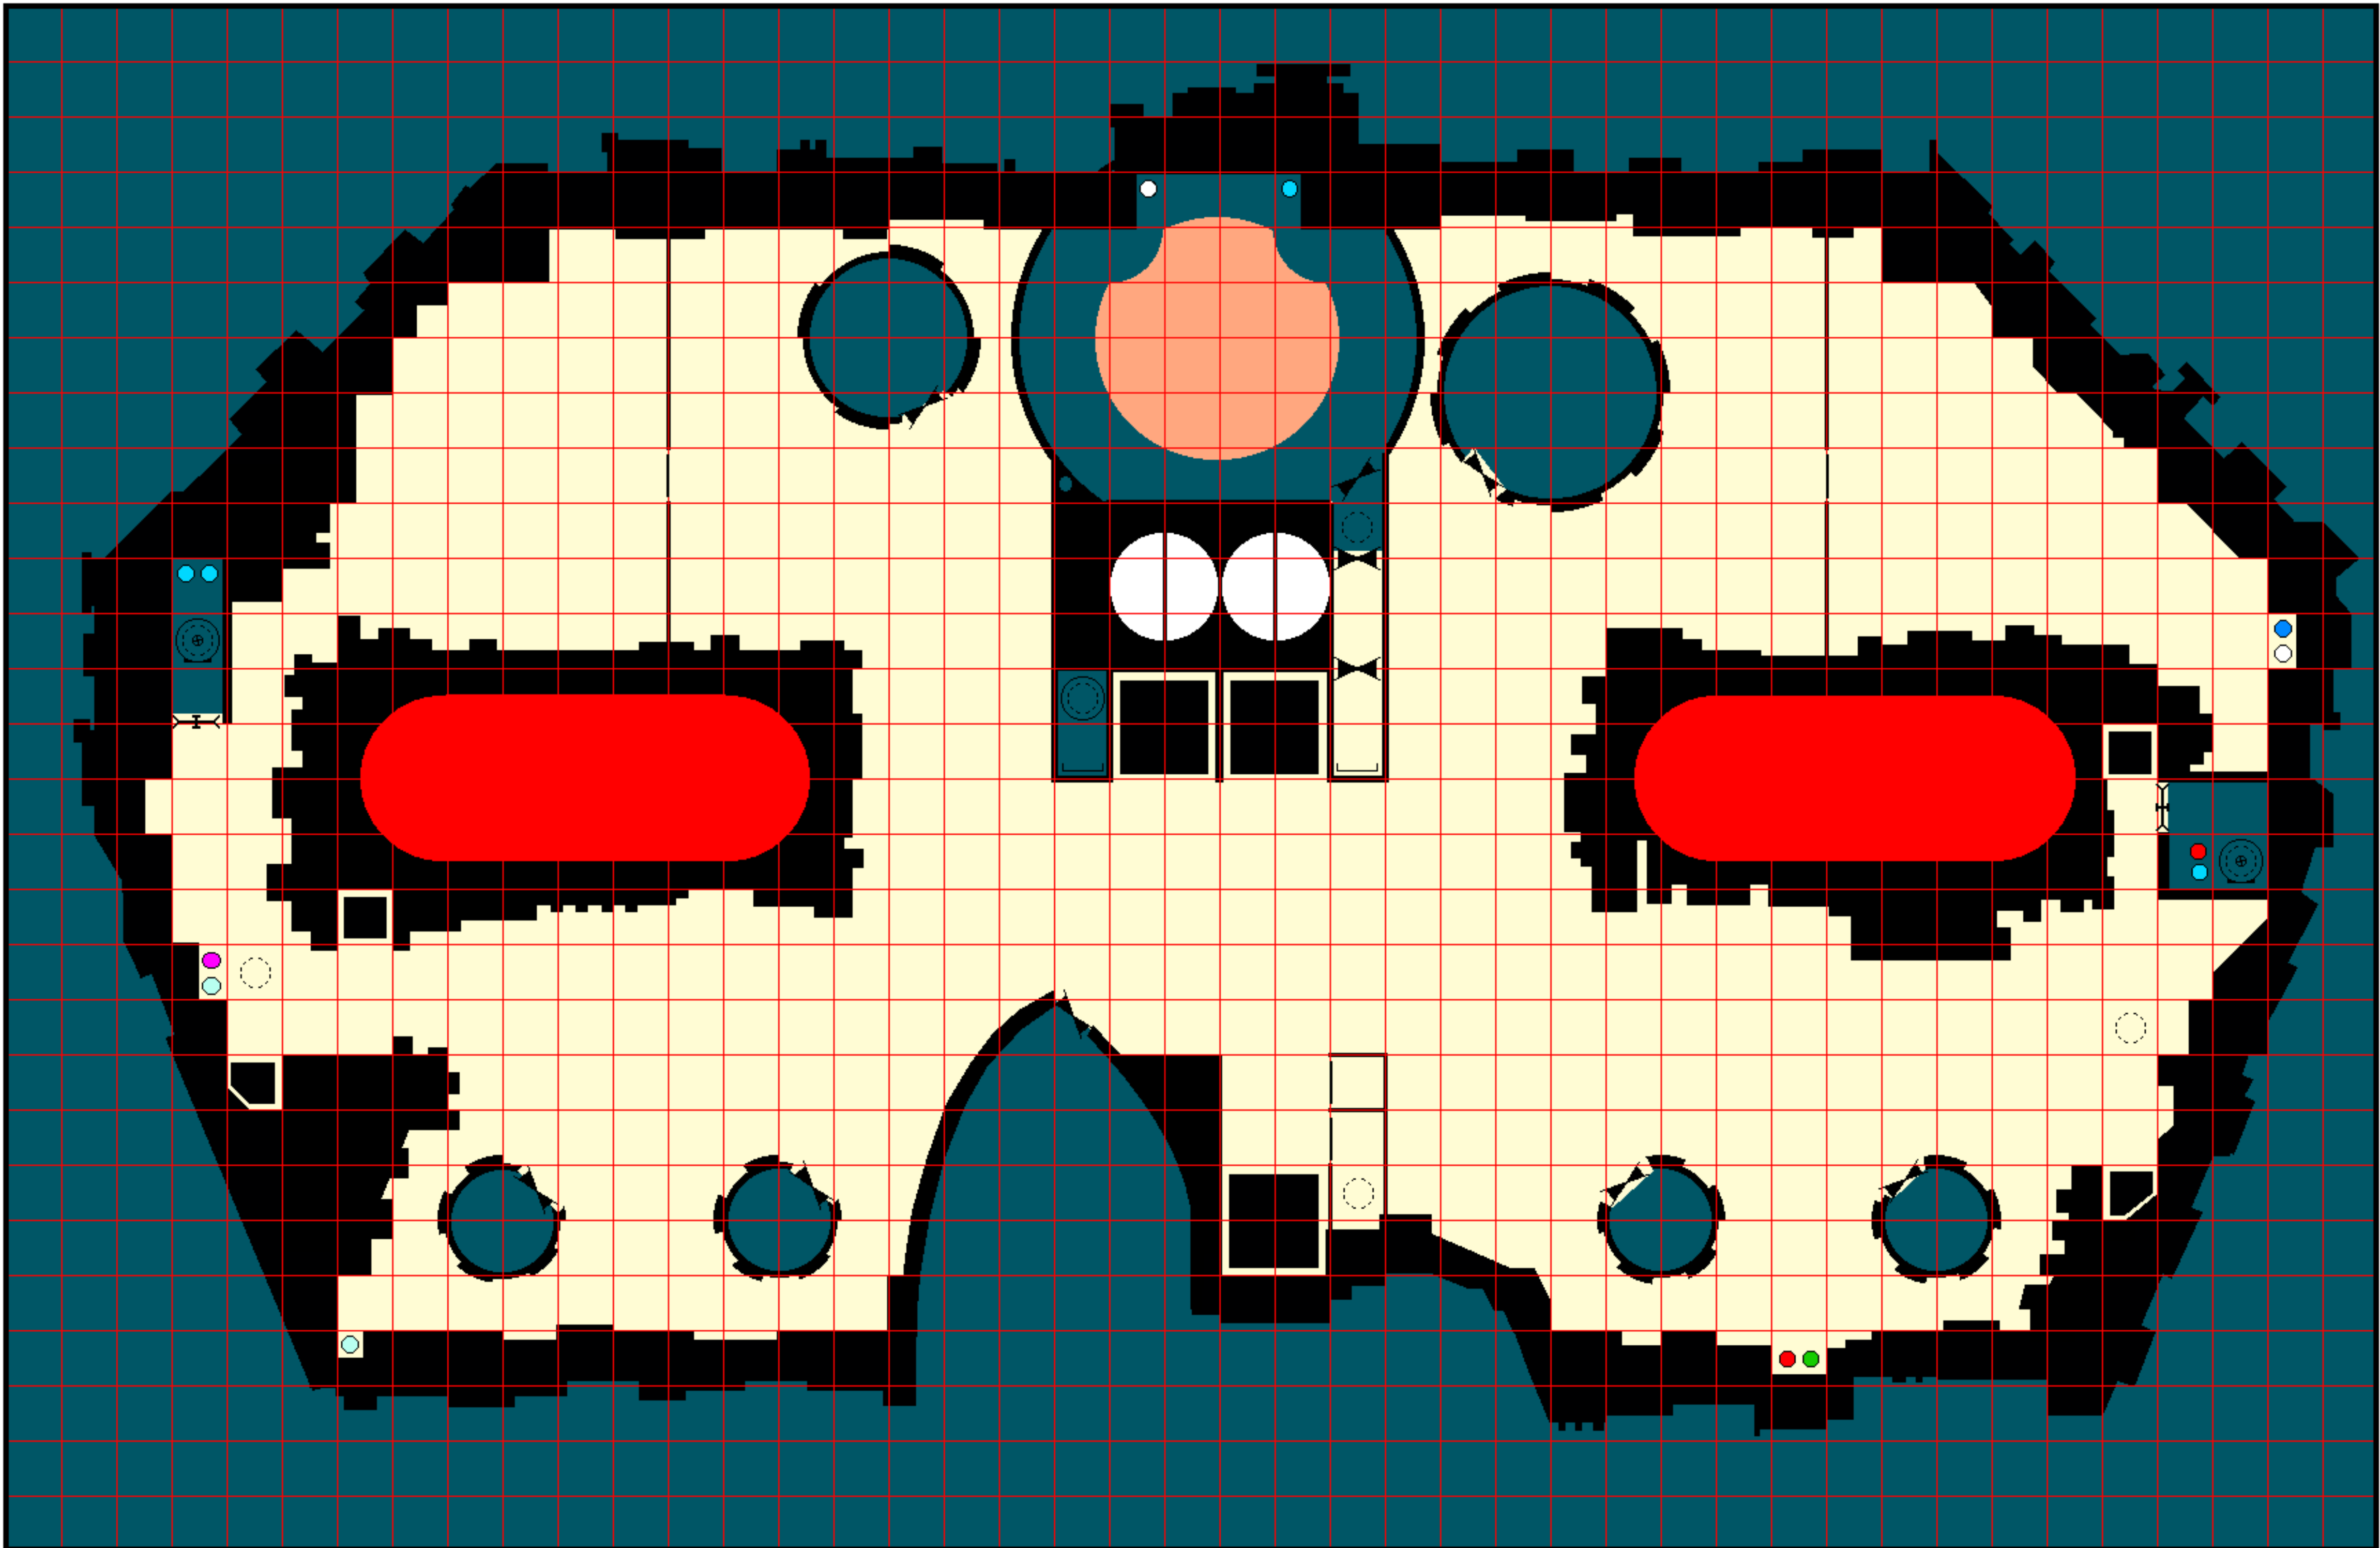

Avionics Deck

Casual Deck

Cartography Deck

Color Code

- Pressurized Area
- Vacuum
- Fuel
- Heavy Equipment
- Structural Members
- Computer and Controls
- Machinery
- Weapon Beam
- Drop (Open Flooring)

Deck Plan Symbols

	Bulkhead		
	Wall or Partition		
	Maintenance Hatch		
	Interior Door		
	Elevator or Lift Shaft		
Iris Valve		Hatch	
	Horizontal		
	Overhead		
	Floor		
	Overhead and Floor	