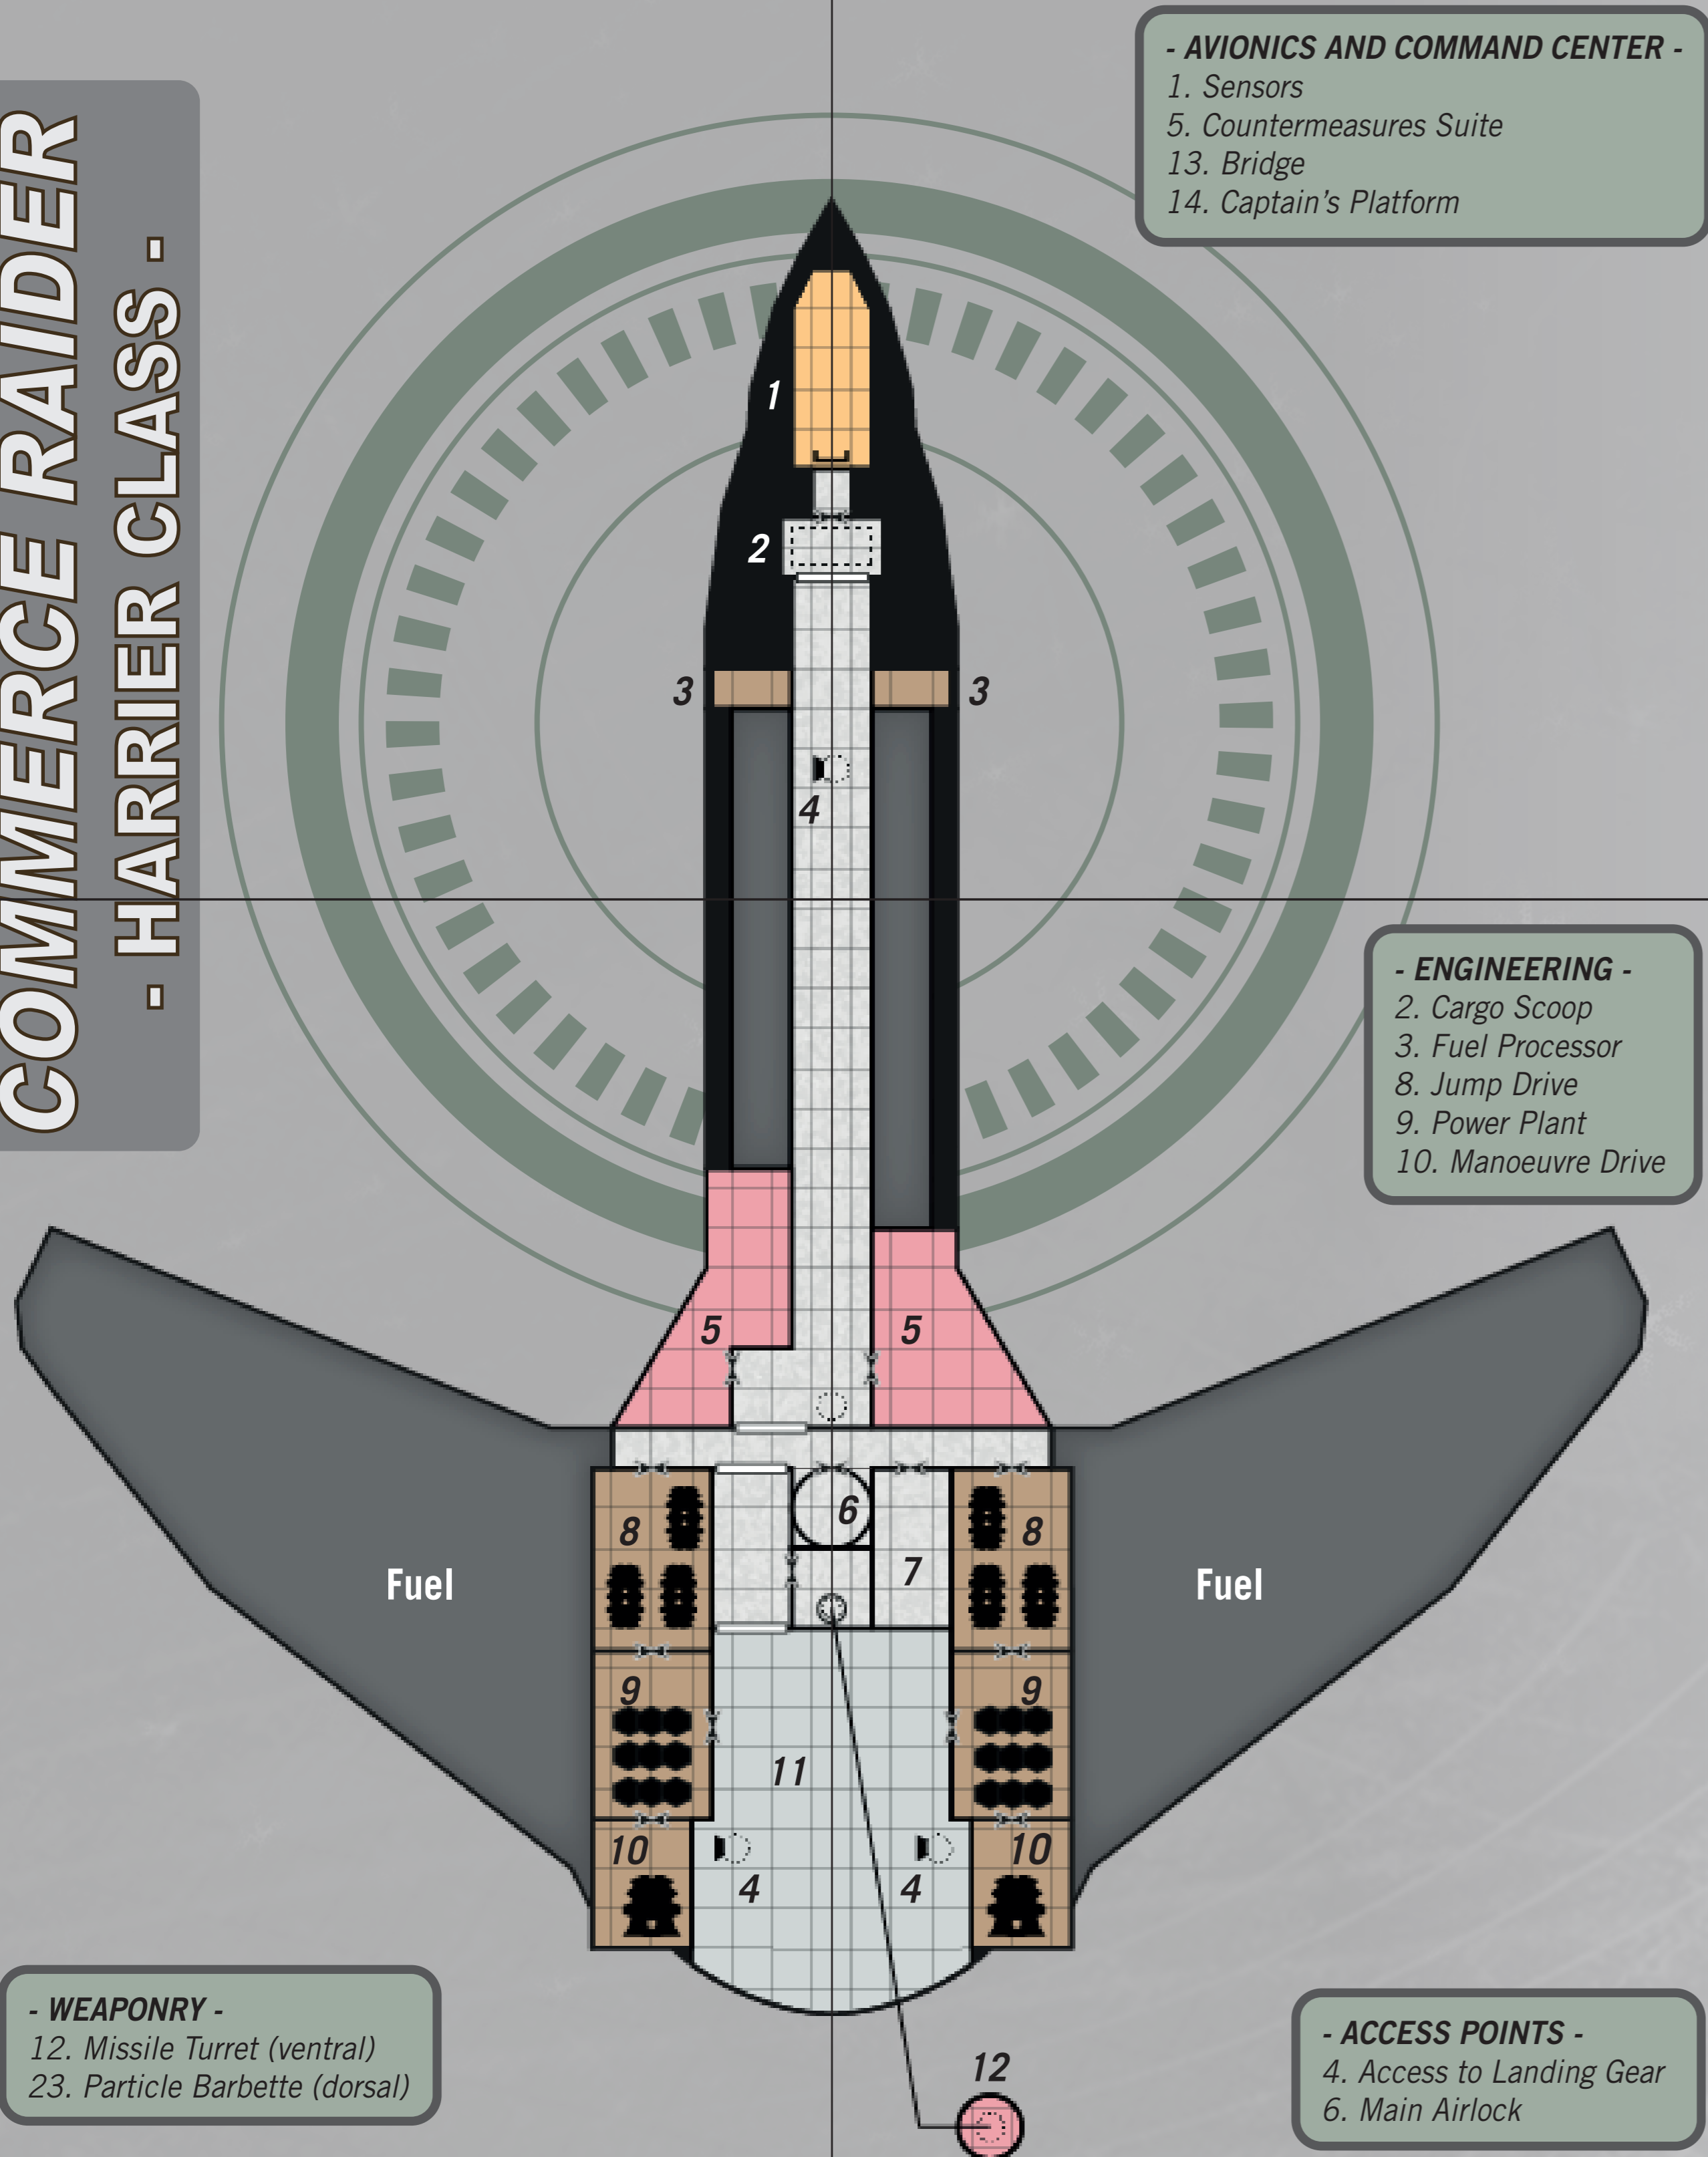

PIRATES OF DRINAX

- DECKPLANS -

COMMERCE RAIDER - HARRIER CLASS -

1. **- AMMENITIES -**
7. Low Berths
  11. Cargo Hold
  15. Common Area
  16. Ship's Locker
  17. Armoury
  18. Officer Stateroom
  19. Stateroom
  20. Fresher
  21. Store Room
  22. Utility Room