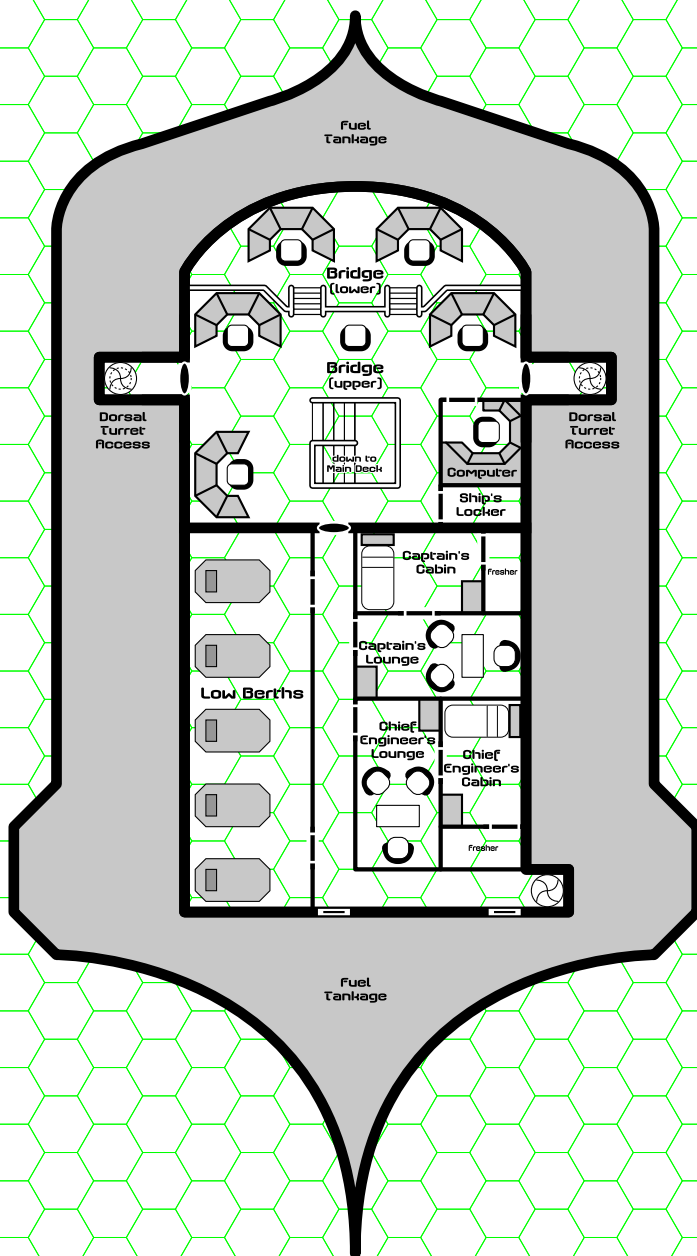

Ueknou class Vargr Corsair

Legend

-  Hatch
-  Sliding Door
-  Iris Values
-  Maintenance Panel

one hex = 2 meters

Upper Deck

Ueknou class Vargr Corsair

Legend

-  Hatch
-  Sliding Door
-  Iris Valves
-  Maintenance Panel

one hex = 2 meters

Main Deck

Ueknou class Vargr Corsair

6-Carrier

Legend

- Hatch
- Sliding Door
- Iris Values
- Maintenance Panel

one hex = 2 meters

Lower Deck