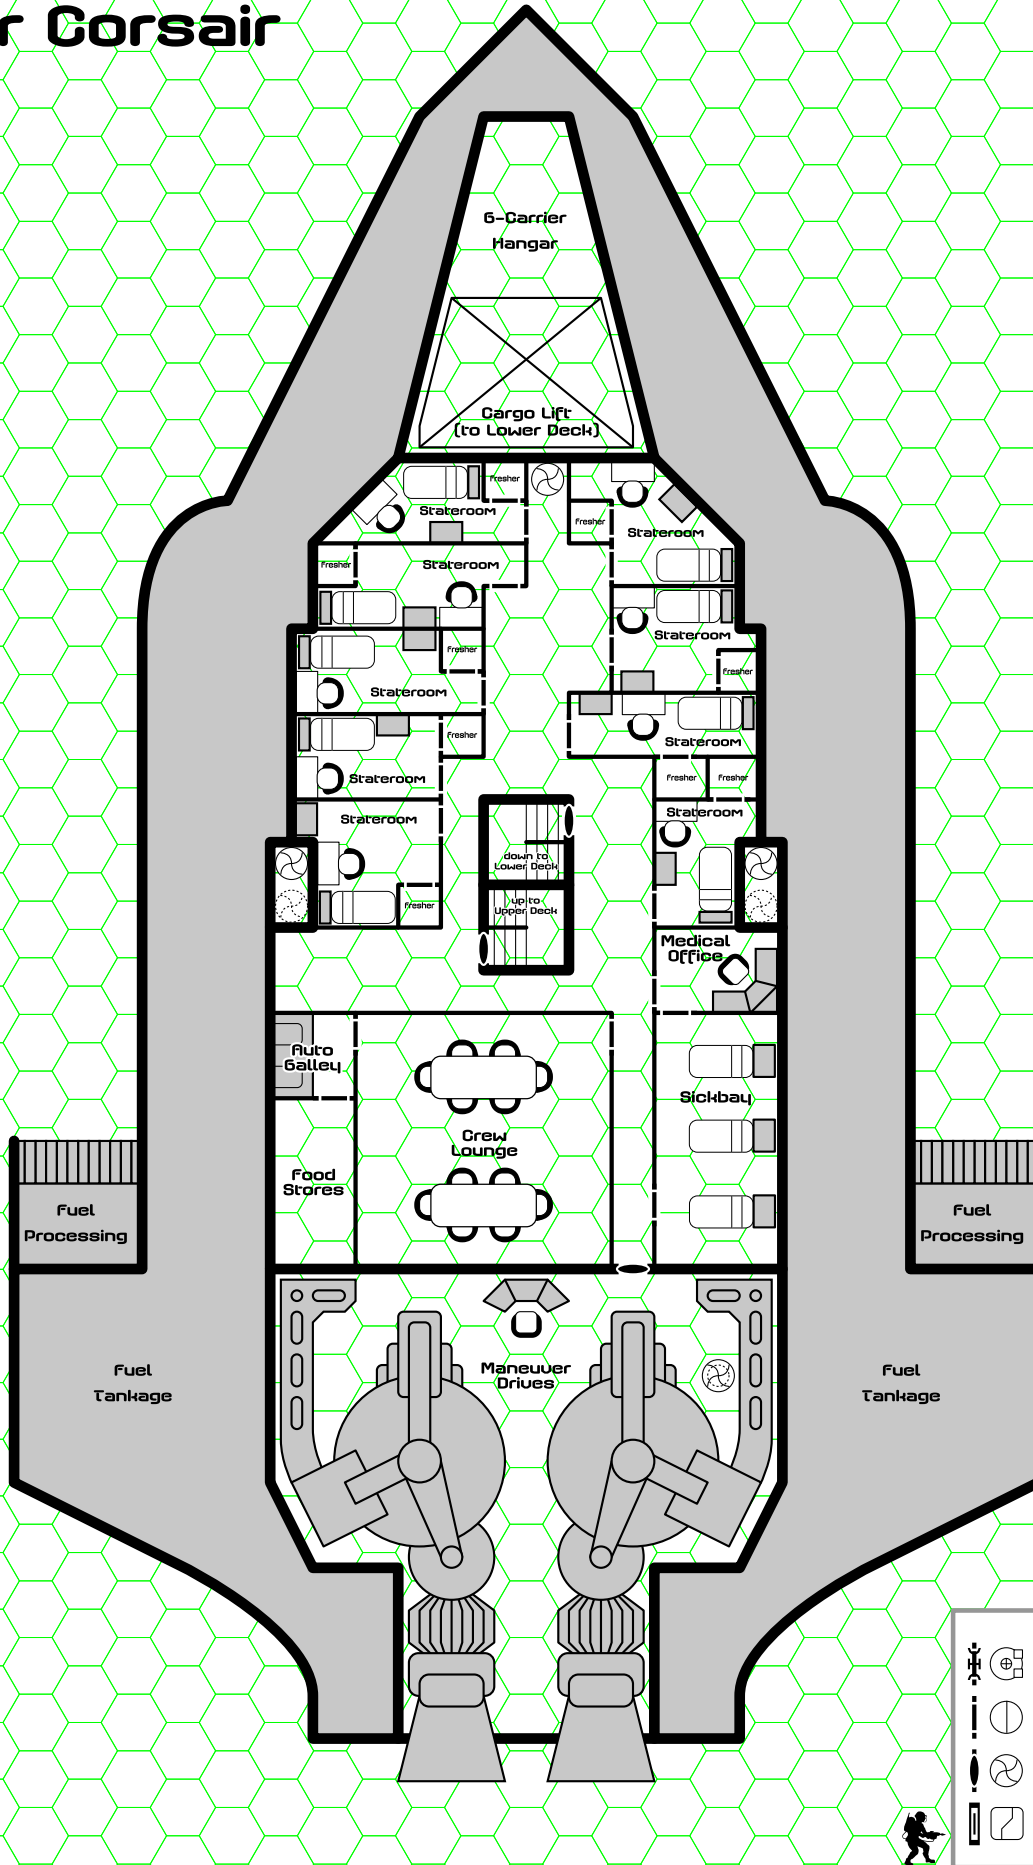

Ueknou class Vargr Corsair

Legend

-  Hatch
-  Sliding Door
-  Iris Values
-  Maintenance Panel

one hex = 2 meters

Upper Deck

Ueknou class Vargr Corsair

Legend

-  Hatch
-  Sliding Door
-  Iris Valves
-  Maintenance Panel

one hex = 2 meters

Main Deck

Ueknou class Vargr Corsair

6-Carrier

Legend

- Hatch
- Sliding Door
- Iris Values
- Maintenance Panel

one hex = 2 meters

Lower Deck