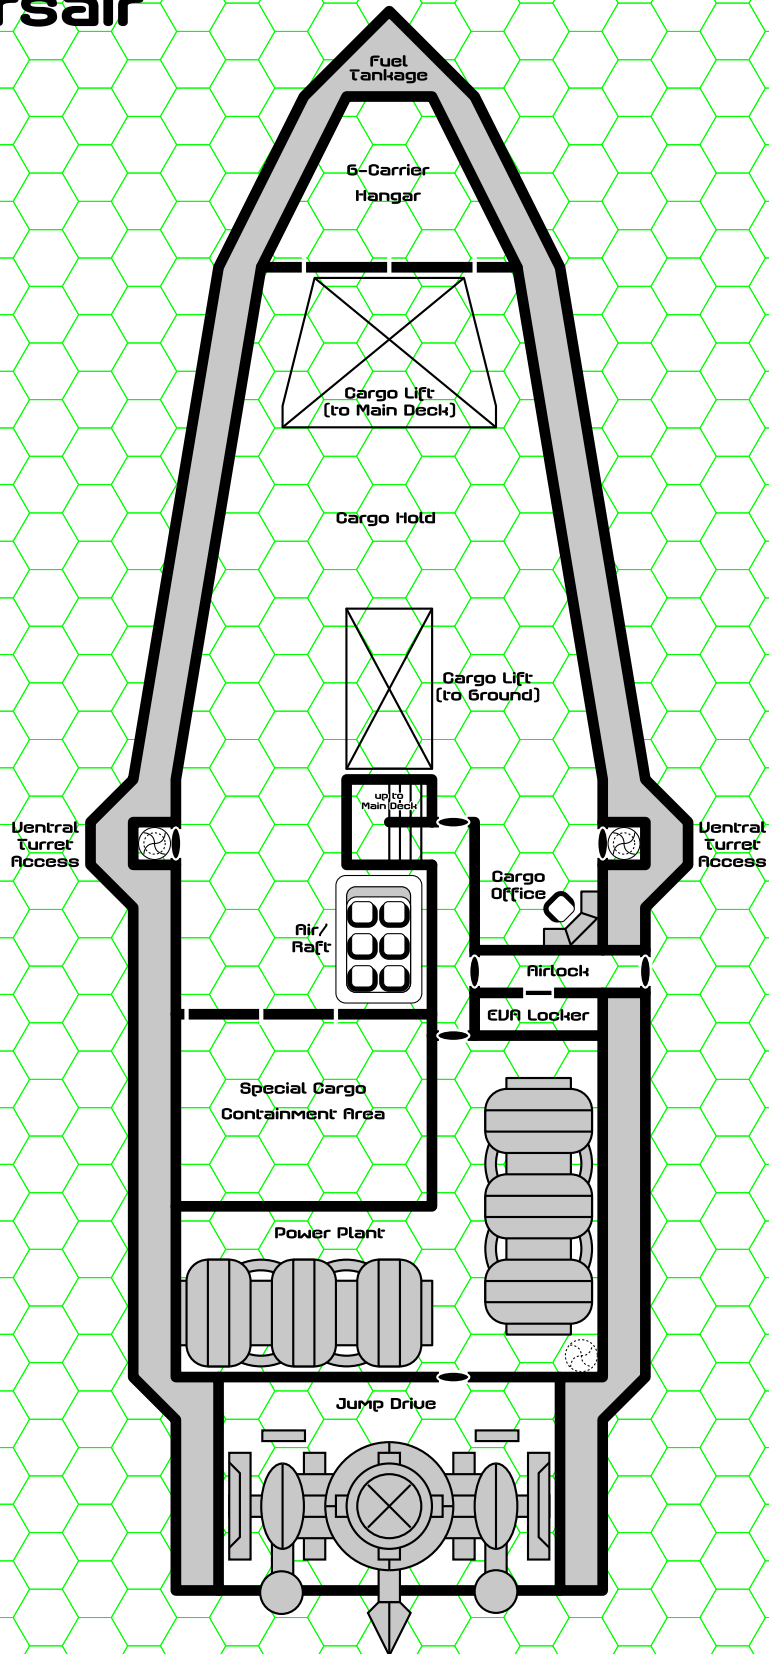

Ueknou class Vargr Corsair

Legend

-  Hatch
-  Sliding Door
-  Iris Values
-  Maintenance Panel

one hex = 2 meters

Upper Deck

Ueknou class Vargr Corsair

Legend

-  Hatch
-  Sliding Door
-  Iris Valves
-  Maintenance Panel

one hex = 2 meters

Main Deck

Ueknou class Vargr Corsair

6-Carrier

Legend

- Hatch
- Sliding Door
- Iris Values
- Maintenance Panel

one hex = 2 meters

Lower Deck