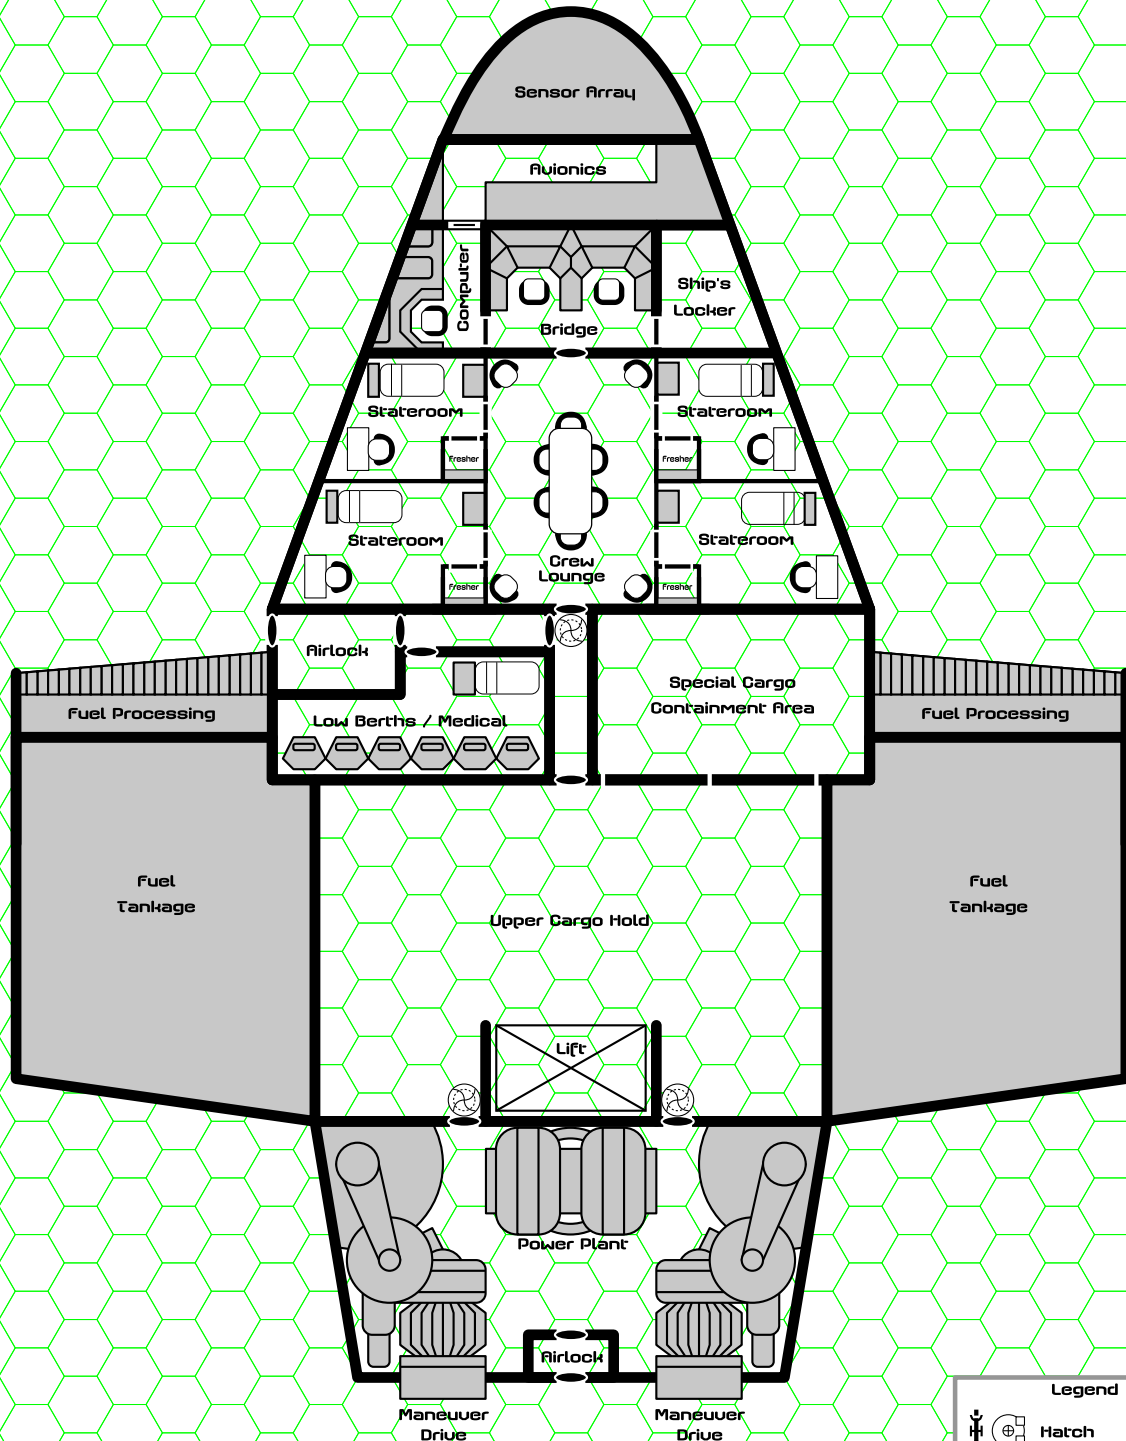

Beowulf class Type-A Free Trader

Legend

-  Hatch
-  Sliding Door
-  Iris Values
-  Maintenance Panel

one hex = 2 meters

Beowulf class Type-A Free Trader

Legend

-  Hatch
-  Sliding Door
-  Iris Values
-  Maintenance Panel

one hex = 2 meters

Beowulf class Type-A Free Trader

one hex = 2 meters

Upper Deck

Beowulf class Type-A Free Trader

Legend

-  Hatch
-  Sliding Door
-  Iris Valves
-  Maintenance Panel

one hex = 2 meters

Main Deck

Beowulf class Type-A Free Trader

Lower Deck

Legend

-  Hatch
-  Sliding Door
-  Iris Valves
-  Maintenance Panel

one hex = 2 meters