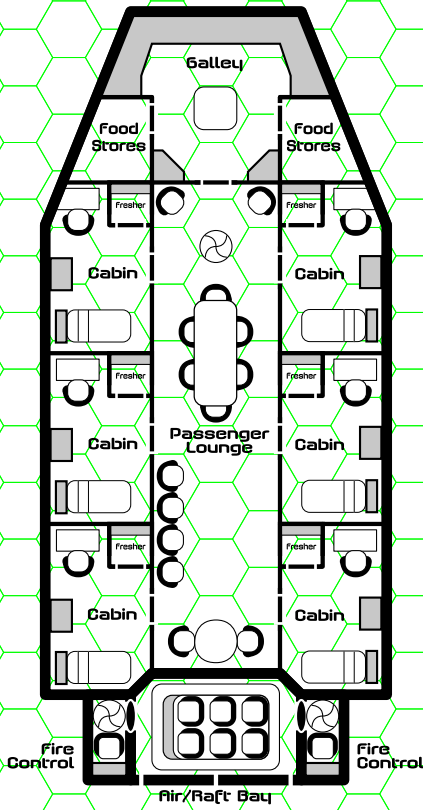

Beowulf class Type-A Free Trader

Legend

-  Hatch
-  Sliding Door
-  Iris Values
-  Maintenance Panel

one hex = 2 meters

Beowulf class Type-A Free Trader

Legend

-  Hatch
-  Sliding Door
-  Iris Values
-  Maintenance Panel

one hex = 2 meters

Beowulf class Type-A Free Trader

one hex = 2 meters

Upper Deck

Beowulf class Type-A Free Trader

Legend

-  Hatch
-  Sliding Door
-  Iris Valves
-  Maintenance Panel

one hex = 2 meters

Main Deck

Beowulf class Type-A Free Trader

Lower Deck

Legend

-  Hatch
-  Sliding Door
-  Iris Valves
-  Maintenance Panel

one hex = 2 meters