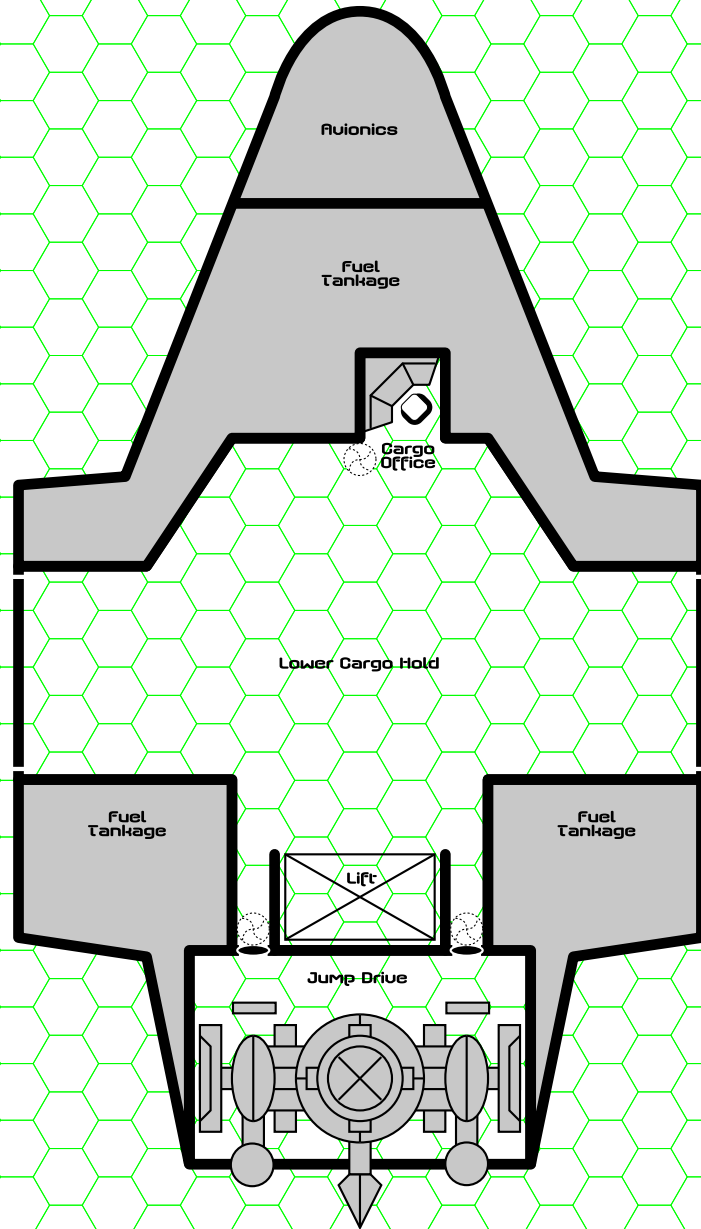

Beowulf class Type-A Free Trader

Legend

-  Hatch
-  Sliding Door
-  Iris Values
-  Maintenance Panel

one hex = 2 meters

Beowulf class Type-A Free Trader

Legend

-  Hatch
-  Sliding Door
-  Iris Values
-  Maintenance Panel

one hex = 2 meters

Beowulf class Type-A Free Trader

one hex = 2 meters

Upper Deck

Beowulf class Type-A Free Trader

Legend

-  Hatch
-  Sliding Door
-  Iris Valves
-  Maintenance Panel

one hex = 2 meters

Main Deck

Beowulf class Type-A Free Trader

Lower Deck

Legend

-  Hatch
-  Sliding Door
-  Iris Valves
-  Maintenance Panel

one hex = 2 meters