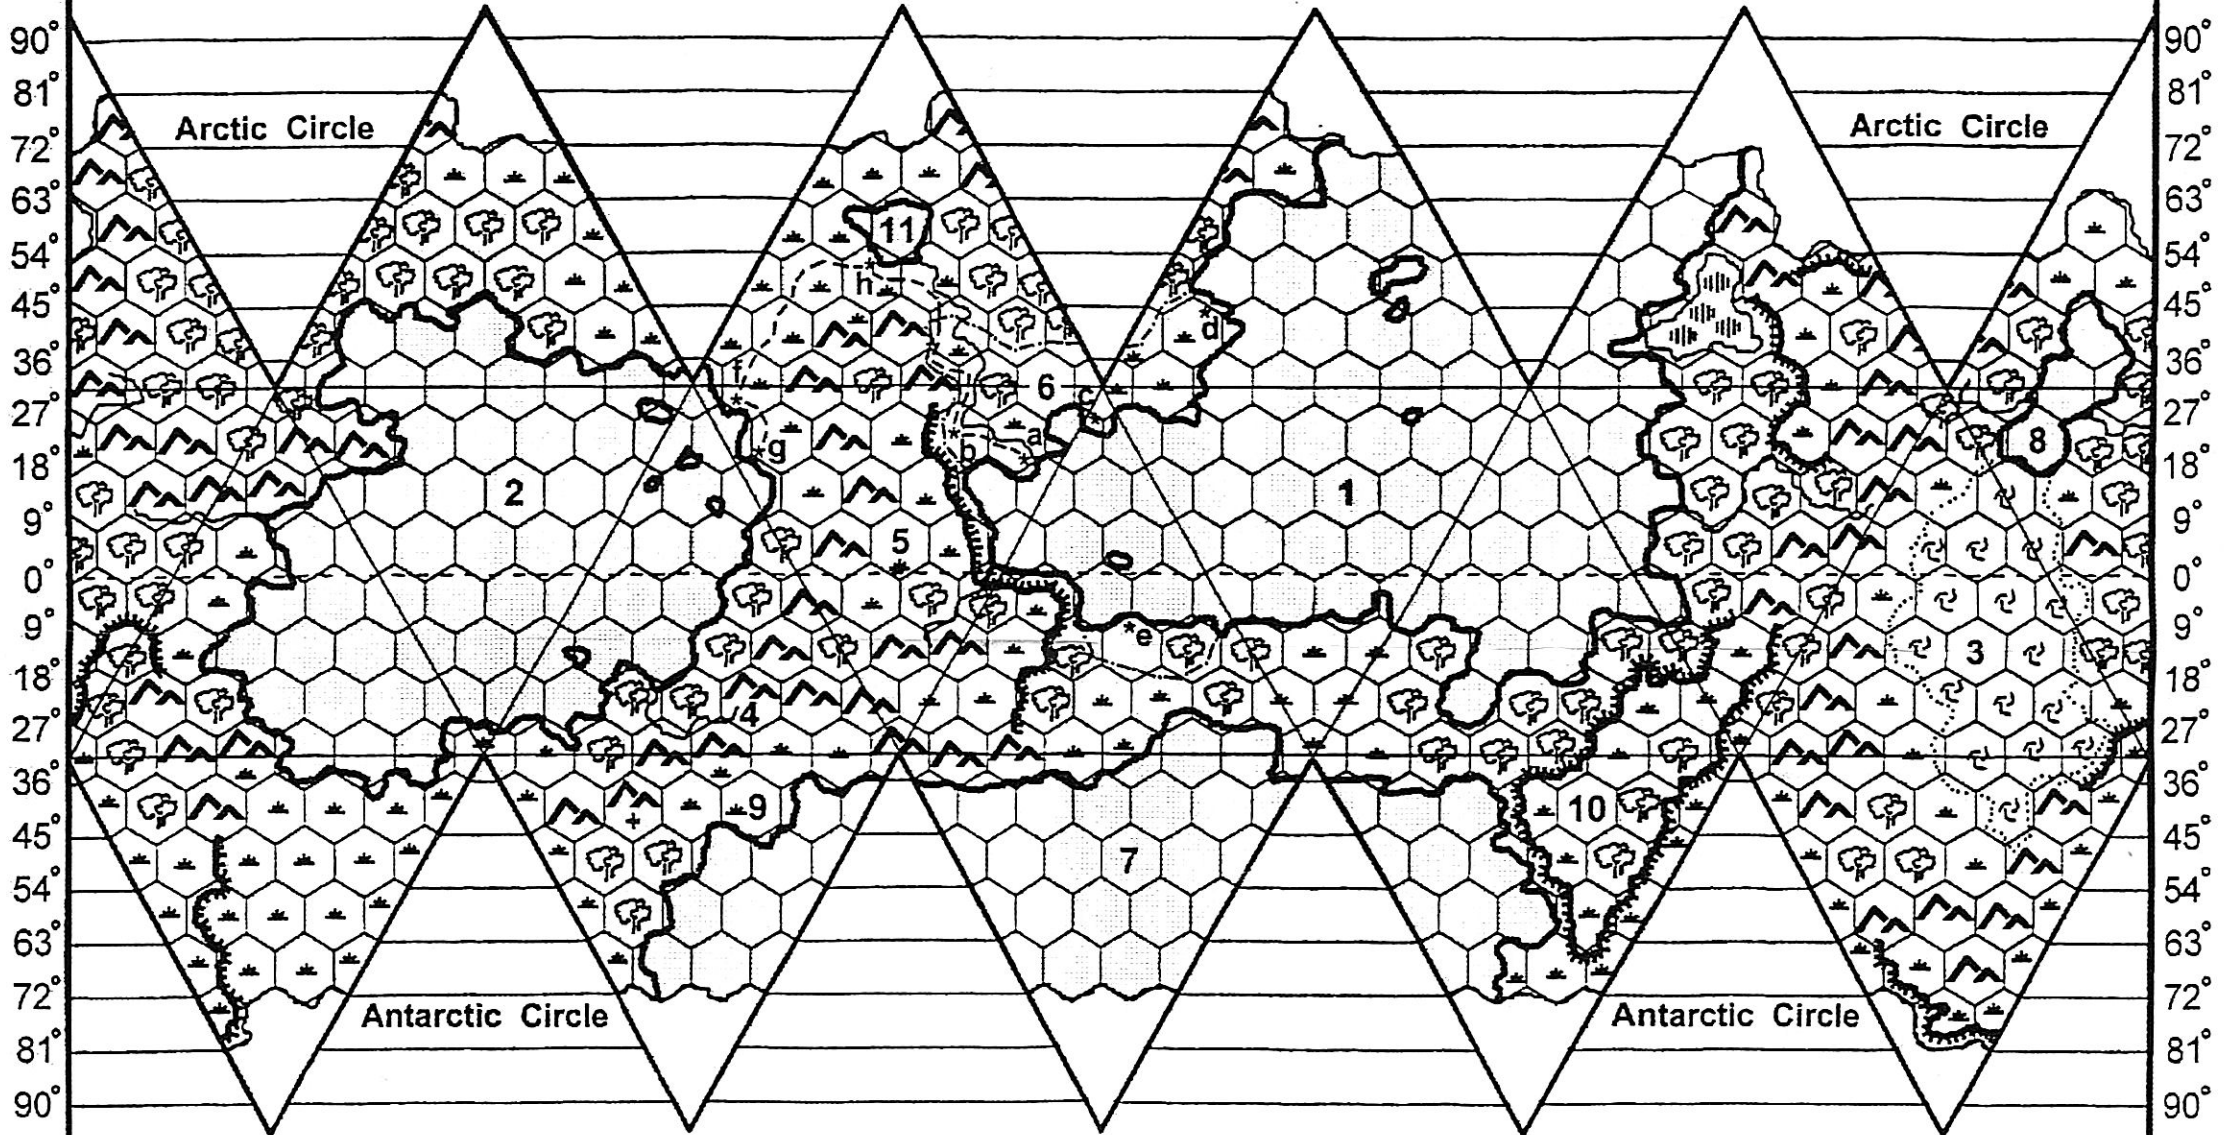

# FALDOR WORLD MAP

1. Date of Preparation

2. World Name (and UPP)

3. Hexagon Scale in Kilometers (circumference divided by 35)

4. Subsector and Sector Location of World

064-1109

Faldor

E5936A72

842 km/hex

District 268/Spinward Marches 0301

**LEGEND:** Mountains Forest/Jungle Glacier Cliff Wall Empire Boundry Lowland City  
 Coastline River Savannah/Tundra Desert Mount Lugakil Caravan Route Former Lost Sea

**NOTES:**

1 The Great Sea	2 Sea of Storms	3 Junglend Wastes	4 Skyreach Mountains	5 Demon Plateau	6 Empire of Jarlshalt	7 The Great Southern Ocean	8 The Lost Sea	9 Tunsar Coast	10 The Eastern Plateau	11 Norvasser	a Jarlshalt	b Westford	c Stensbay	d Norfjart	e Haldskeep	f Vesthald	g Lortspaert	h Vesserbenk
-----------------	-----------------	-------------------	----------------------	-----------------	-----------------------	----------------------------	----------------	----------------	------------------------	--------------	-------------	------------	------------	------------	-------------	------------	--------------	--------------