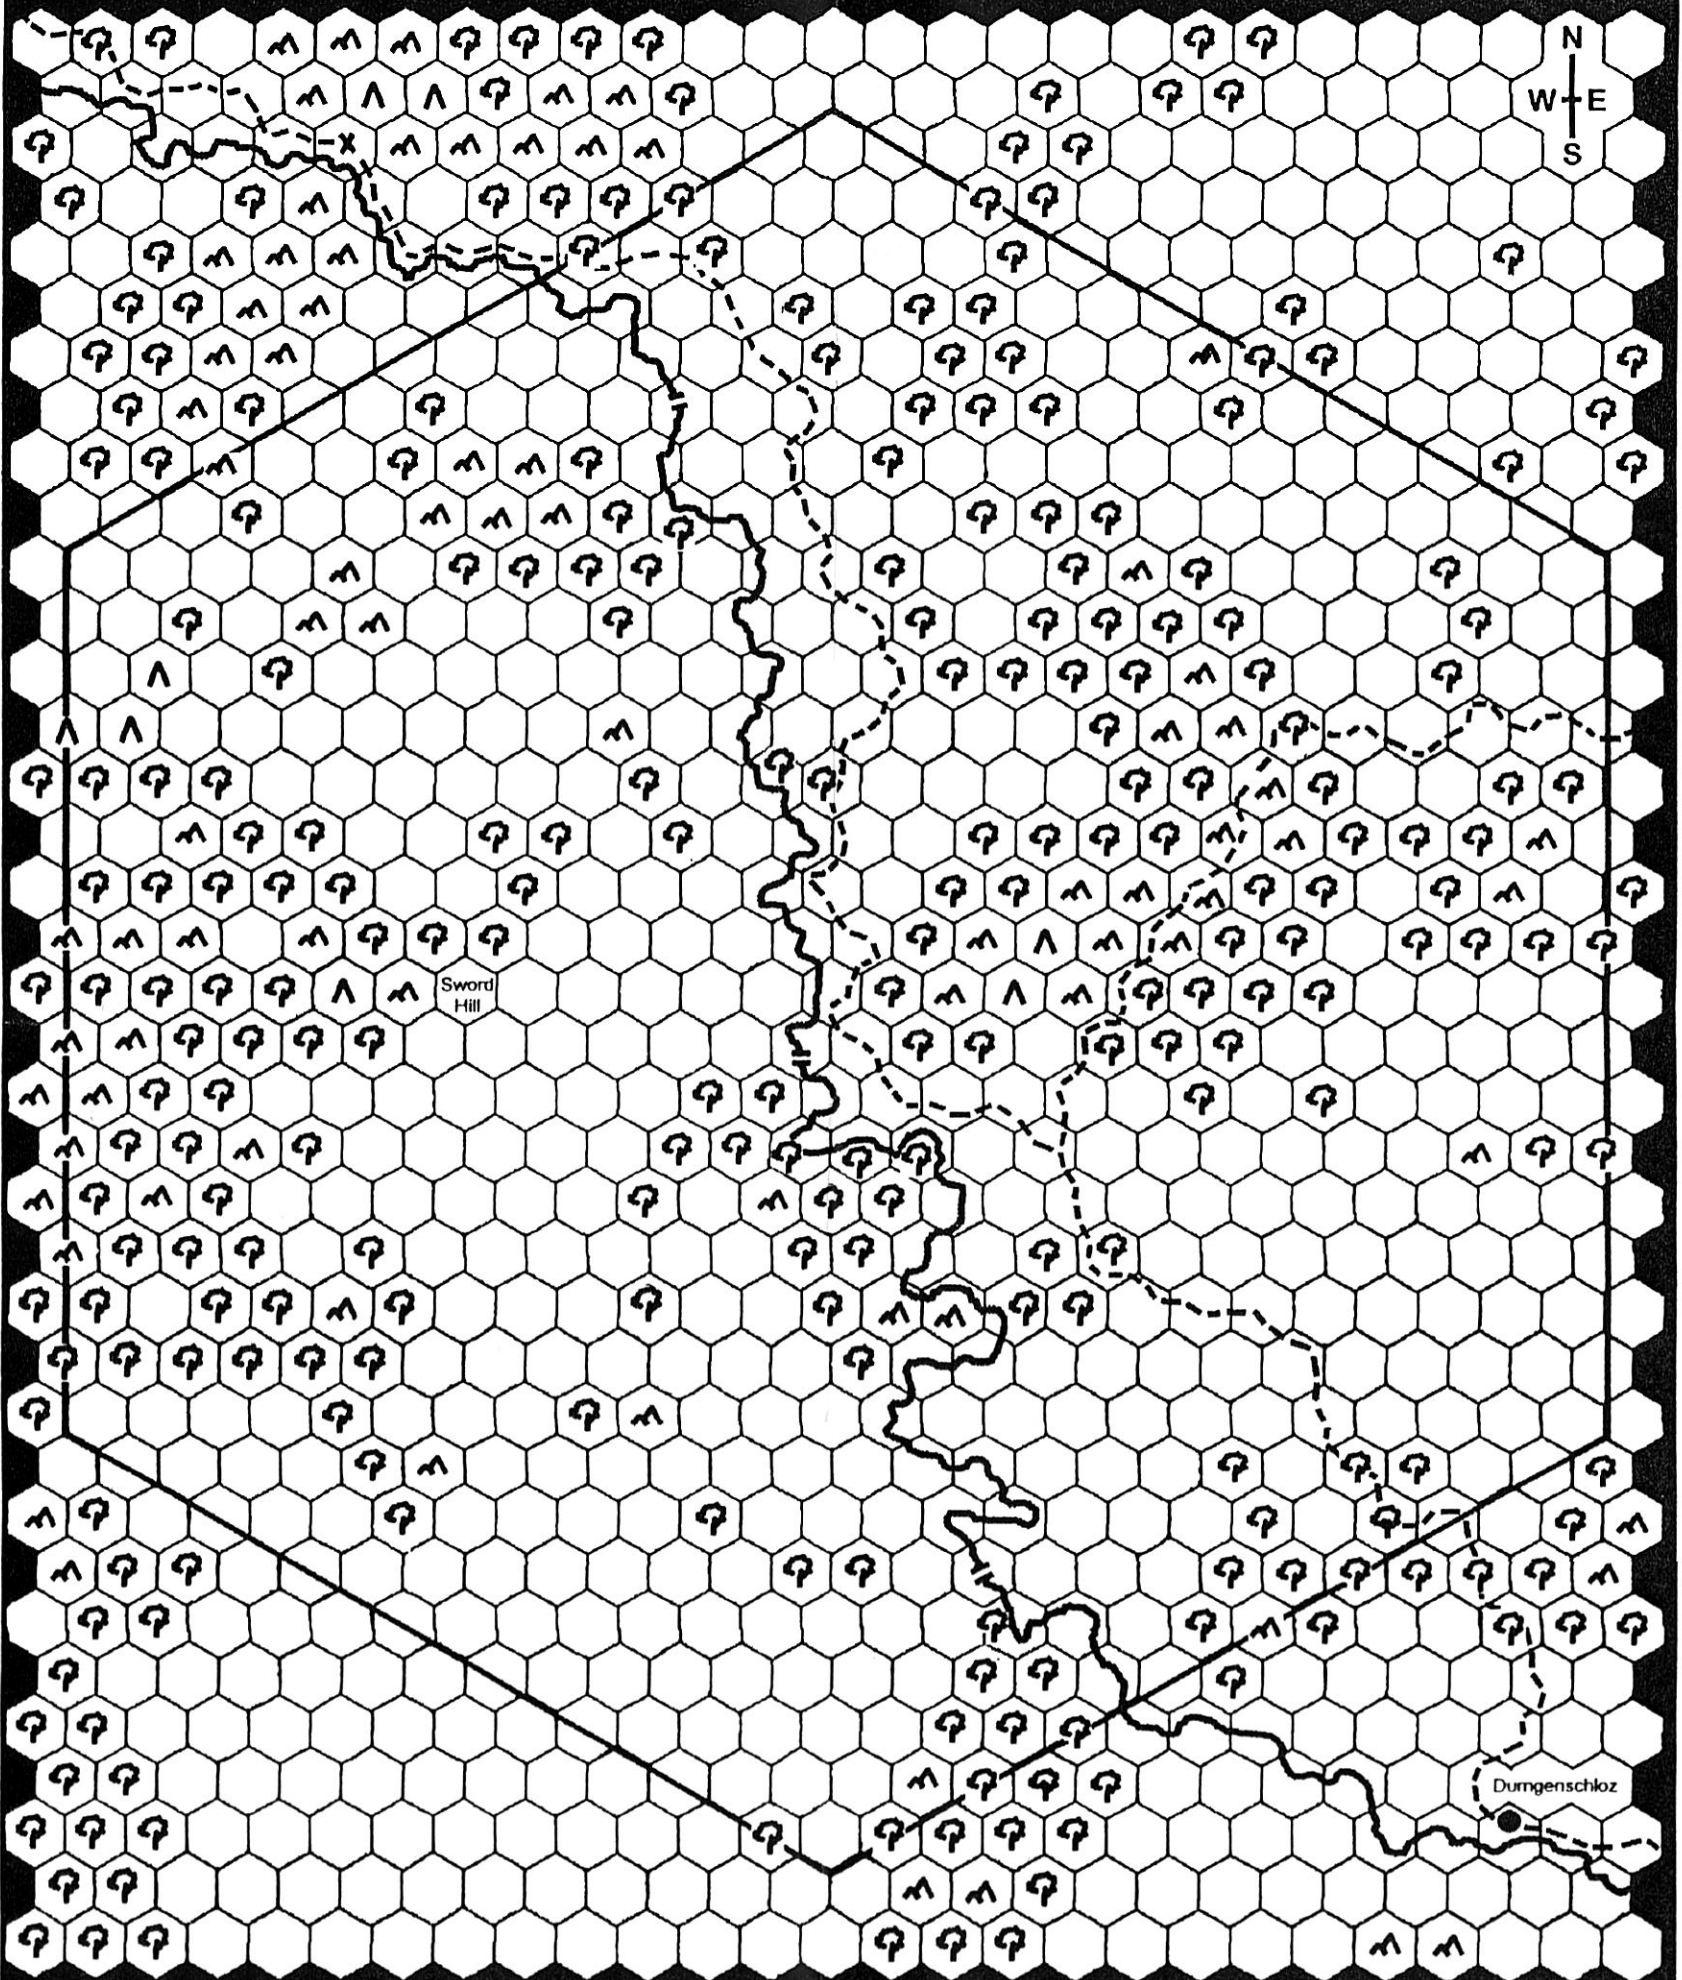

# Faldor - Player Map

Legend: \ Trail \ River / Ford Savannah P Forest ^ Hills ^ Mountains x Ambush Site • Lowland City  
Scale: 33.68 km/hex

# FALDOR WORLD MAP

1. Date of Preparation

2. World Name (and UPP)

3. Hexagon Scale in Kilometers (circumference divided by 35)

4. Subsector and Sector Location of World

064-1109

Faldor

E5936A72

842 km/hex

District 268/Spinward Marches 0301

**LEGEND:** Mountains Forest/Jungle Glacier Cliff Wall Empire Boundry Lowland City  
 Coastline River Savannah/Tundra Desert Mount Lugakil Caravan Route Former Lost Sea

**NOTES:**

1 The Great Sea	2 Sea of Storms	3 Junglend Wastes	4 Skyreach Mountains	5 Demon Plateau	6 Empire of Jarlshalt	7 The Great Southern Ocean	8 The Lost Sea	9 Tunsar Coast	10 The Eastern Plateau	11 Norvasser	a Jarlshalt	b Westford	c Stensbay	d Norfjart	e Haldskeep	f Vesthald	g Lortspaert	h Vesserbenk
-----------------	-----------------	-------------------	----------------------	-----------------	-----------------------	----------------------------	----------------	----------------	------------------------	--------------	-------------	------------	------------	------------	-------------	------------	--------------	--------------