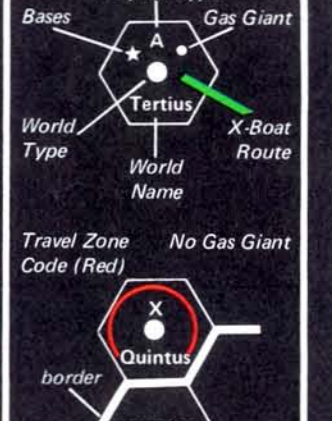

MAP LEGEND

WORLD CHARACTERISTICS

- No Water Present
- Water Present
- ⊙ Asteroid Belt

BASES

- ★ Imperial Naval Base
- ▲ Imperial Scout Base
- ◆ Zhodani Base
- Independent Base
- ⬢ Research Station
- ⬢ Scout Way Station
- ⬢ Imperial Reserve
- ⬢ Imperial Prison
- ⬢ Exile Camp

TRAVEL ZONES

- Amber Zone
- Red Zone

POPULATION

- Secundus under one billion
- PRIMUS over one billion

World names in red are subsector capitals.

The Spinward Marches

A Detailed Stellar Sector Located on the Fringes of the Imperium