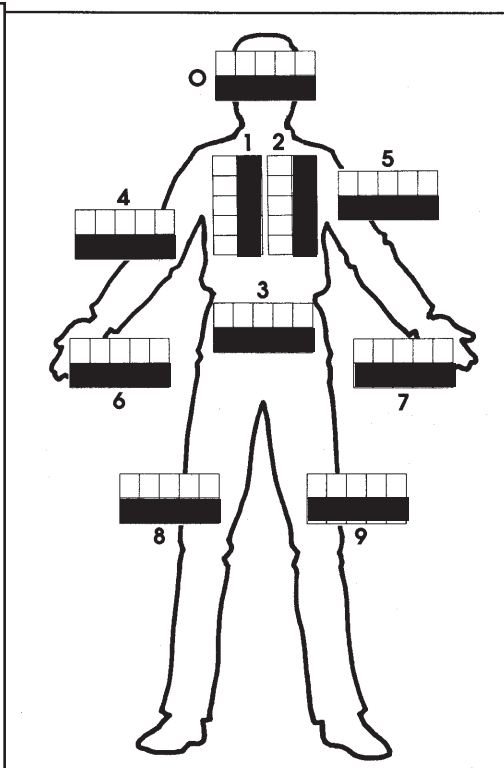

ATTRIBUTES			
ATTRIBUTE	RATING	1/2	1/4
STRENGTH	45	23	11
REFLEX	58	29	15
INTELLIGENCE	68	34	17
WILLPOWER	52	26	13
CONSTITUTION	50	25	13
MOVEMENT	52	26	13
DEXTERITY	63	32	16

Psychological Profile	
CRUELTY	Low
SANITY	High
PASSION	Some
LOYALTY	Total
SELFISHNESS	Some
PIETY	Some

NOTES:

WEAPONS & ATTACKS	RANGE			DAMAGE	RCL
	SHORT	MEDIUM	LONG		
10MM AUTOLOADER	20	60	180	1D8+1	-1
AMMO (10 PER CLIP) [][][][][][][][][][] [][][][][][][][][][]					

- POSSESSIONS:**
- BADGE CASE
 - LOCKPICKS
 - 2 LOADED MAGAZINES
 - 1 LOADED MAGAZINE (SILVERPHOS)
 - LEATHERMAN TOOL
 - LAPTOP COMPUTER
 - CELL PHONE