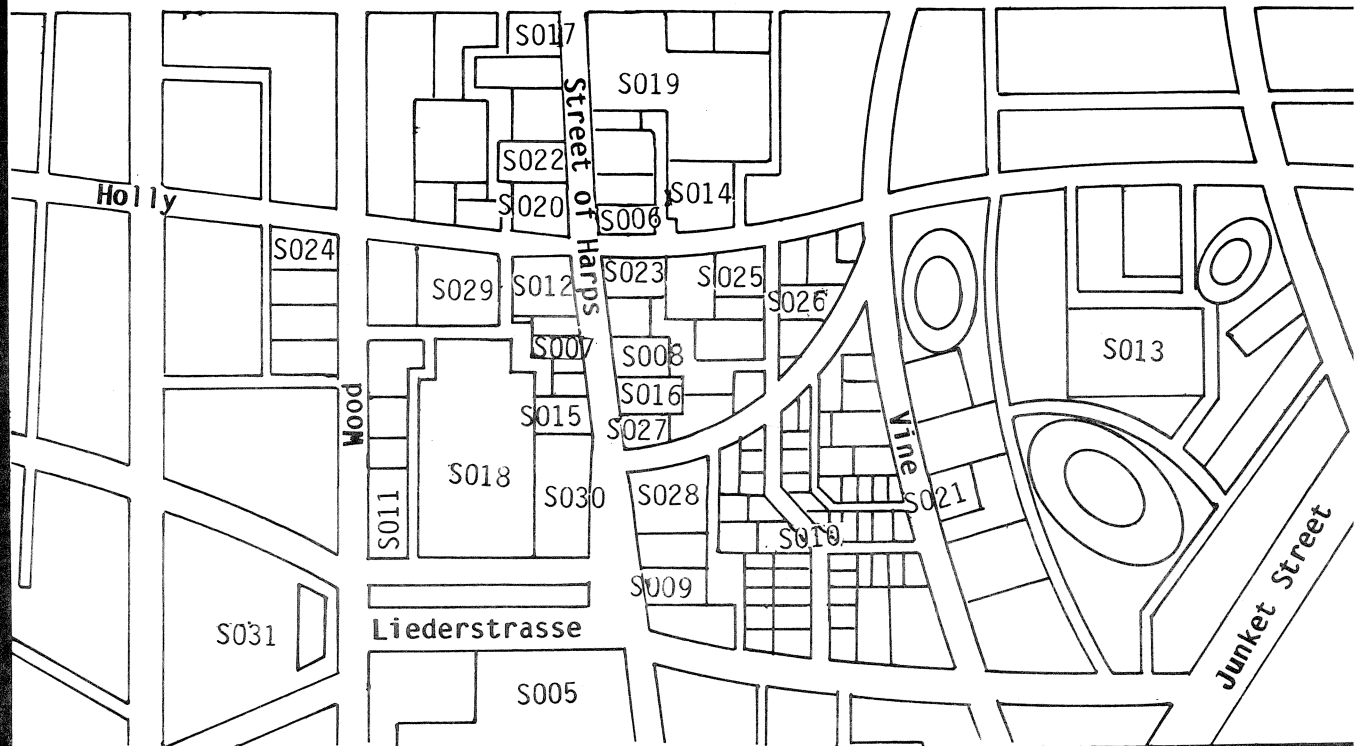

X

Erinhir
Hypotenuse Square

- *0048 - The Loft
- 0064 - The Ruined Barracks of the Strathspey Regiment

Lorien Street

Street of Caravans

XI

Magic Street
The Street of Harps
Erinhir
Hypotenuse Square

*S003	-	Mystic Valley Inn	S034	-	Magic Books and Scrolls
*S005	-	Guild Hall of Entertainers	S035	-	Farspeakers
*S006	-	Florina's Flutes	S036	-	The Pentacle
*S007	-	Bell Foundry	S037	-	Starkindler
*S008	-	Music Copiers	S038	-	Eye of Newt
*S009	-	Wig and Masque	S039	-	Illusionists' Park
*S010	-	The Cleff	S040	-	Guild of Mages
*S011	-	The Master Puppeteer	S041	-	The College of Mystic Arts
*S012	-	Academie of Classic Dance	S042	-	The Scribes' Guild
*S013	-	Circus Park	S043	-	The Invisible Shop
*S014	-	Choirmaster's House	S044	-	The Enchanters' Guild
*S015	-	The Harp Sellers	S045	-	R. Thor Gofree, Talent Scout
*S016	-	Drum Makers	S046	-	Piper's
*S017	-	Carillion Tower	S047	-	The House of Illusions
*S018	-	The Ducal Arms Theatre	S048	-	Empty Shop (Ferdinand's)
*S019	-	The Sackbut and Psalter	S049	-	Unusual Pets
*S020	-	Lutes and Viols	S050	-	Hire-a-Mage
*S021	-	Sign of the Jester	S051	-	Enchantments, Ltd.
*S022	-	Odino's Dance and Tumbling	S052	-	The House of Healing
*S023	-	The Trumpet's Call	S053	-	Weavers' Plus
*S024	-	Scholl's Tavern	S054	-	Hecate's Circle
*S025	-	House of Rael Gavotte	S055	-	House and Garden of Thaddeus Chiselwick
*S026	-	Composer's Studio	S056	-	Home of Colchester Tibbits
S027	-	Sundance, Inc.	S057	-	Home of Artemus Faraday
*S028	-	Myxolydian Mode	0048	-	Professor's Challenge
*S029	-	Horned Hardart	0059	-	College of Physical Naturalism
*S030	-	Muses' Theater	0060	-	The Bookworm
S031	-	Open Air Theater	0066	-	The Library
S032	-	Public Square	0067	-	Elven Bowyer
S033	-	Ye Apothecary Shoppe	0068	-	Gandi's Goods
			0069	-	Institute of Mathematics