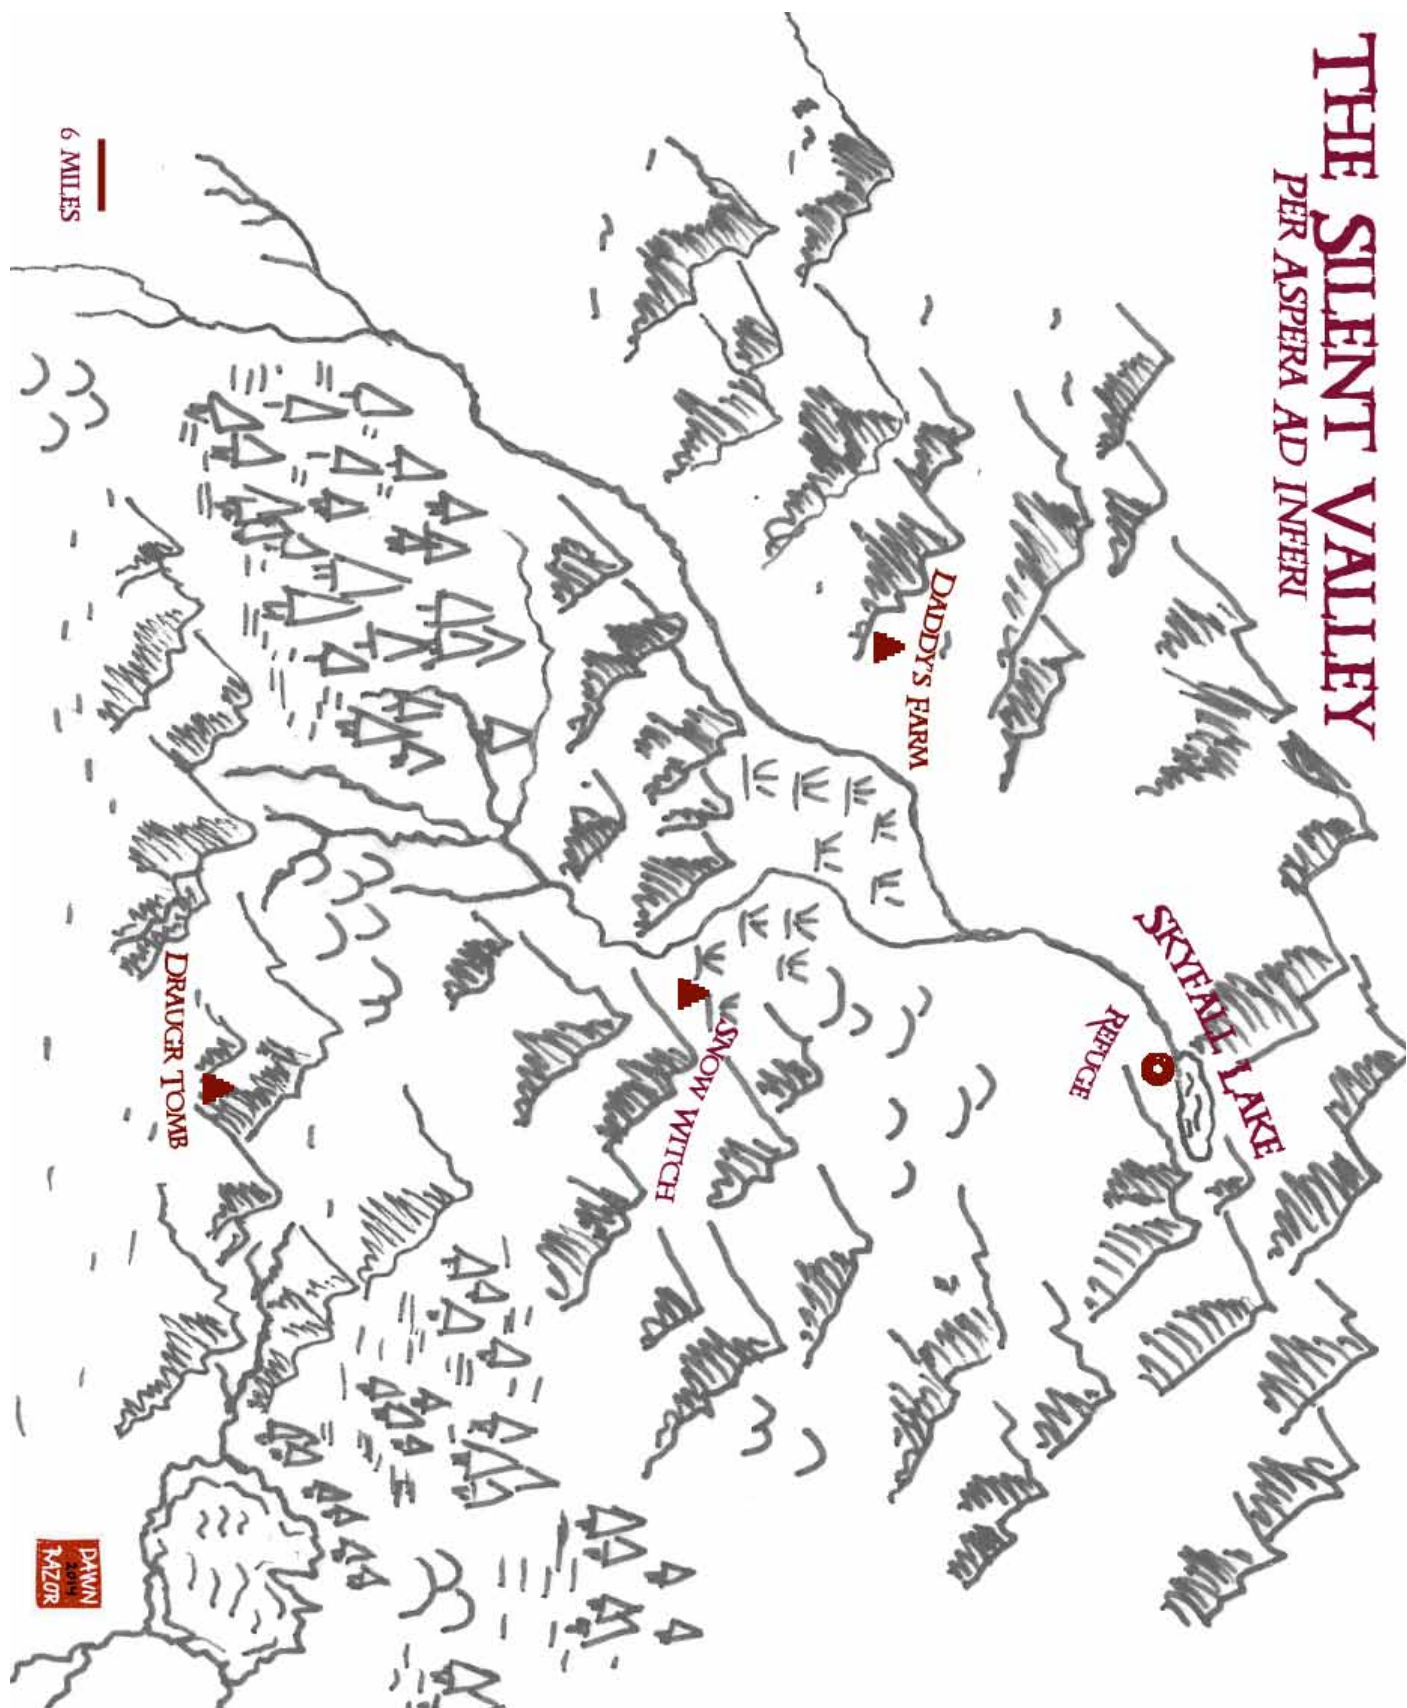

PER ASPERA AD INFERI

CANTO SECUNDO

COME
TO
DADDY

YE OLDE

MAP

BOOKE

GAME ACCESSORY

LAZY SOD PRESS

The Silent Valley Area Map

Farm house players map

2

3

1

4

Farm house GMs map

Barn & Tool shed GMs map

Old Ruin & Dark Temple GMs map

Top View of Old Ruin

Farm area players map

Farm area GMs map

Warrens GMs map

An experiment gone terribly wrong
Biohorror galore in the next part of the Silent Valley saga:

Per Aspera Ad Inferi: Canto III

LAZY SOD PRESS