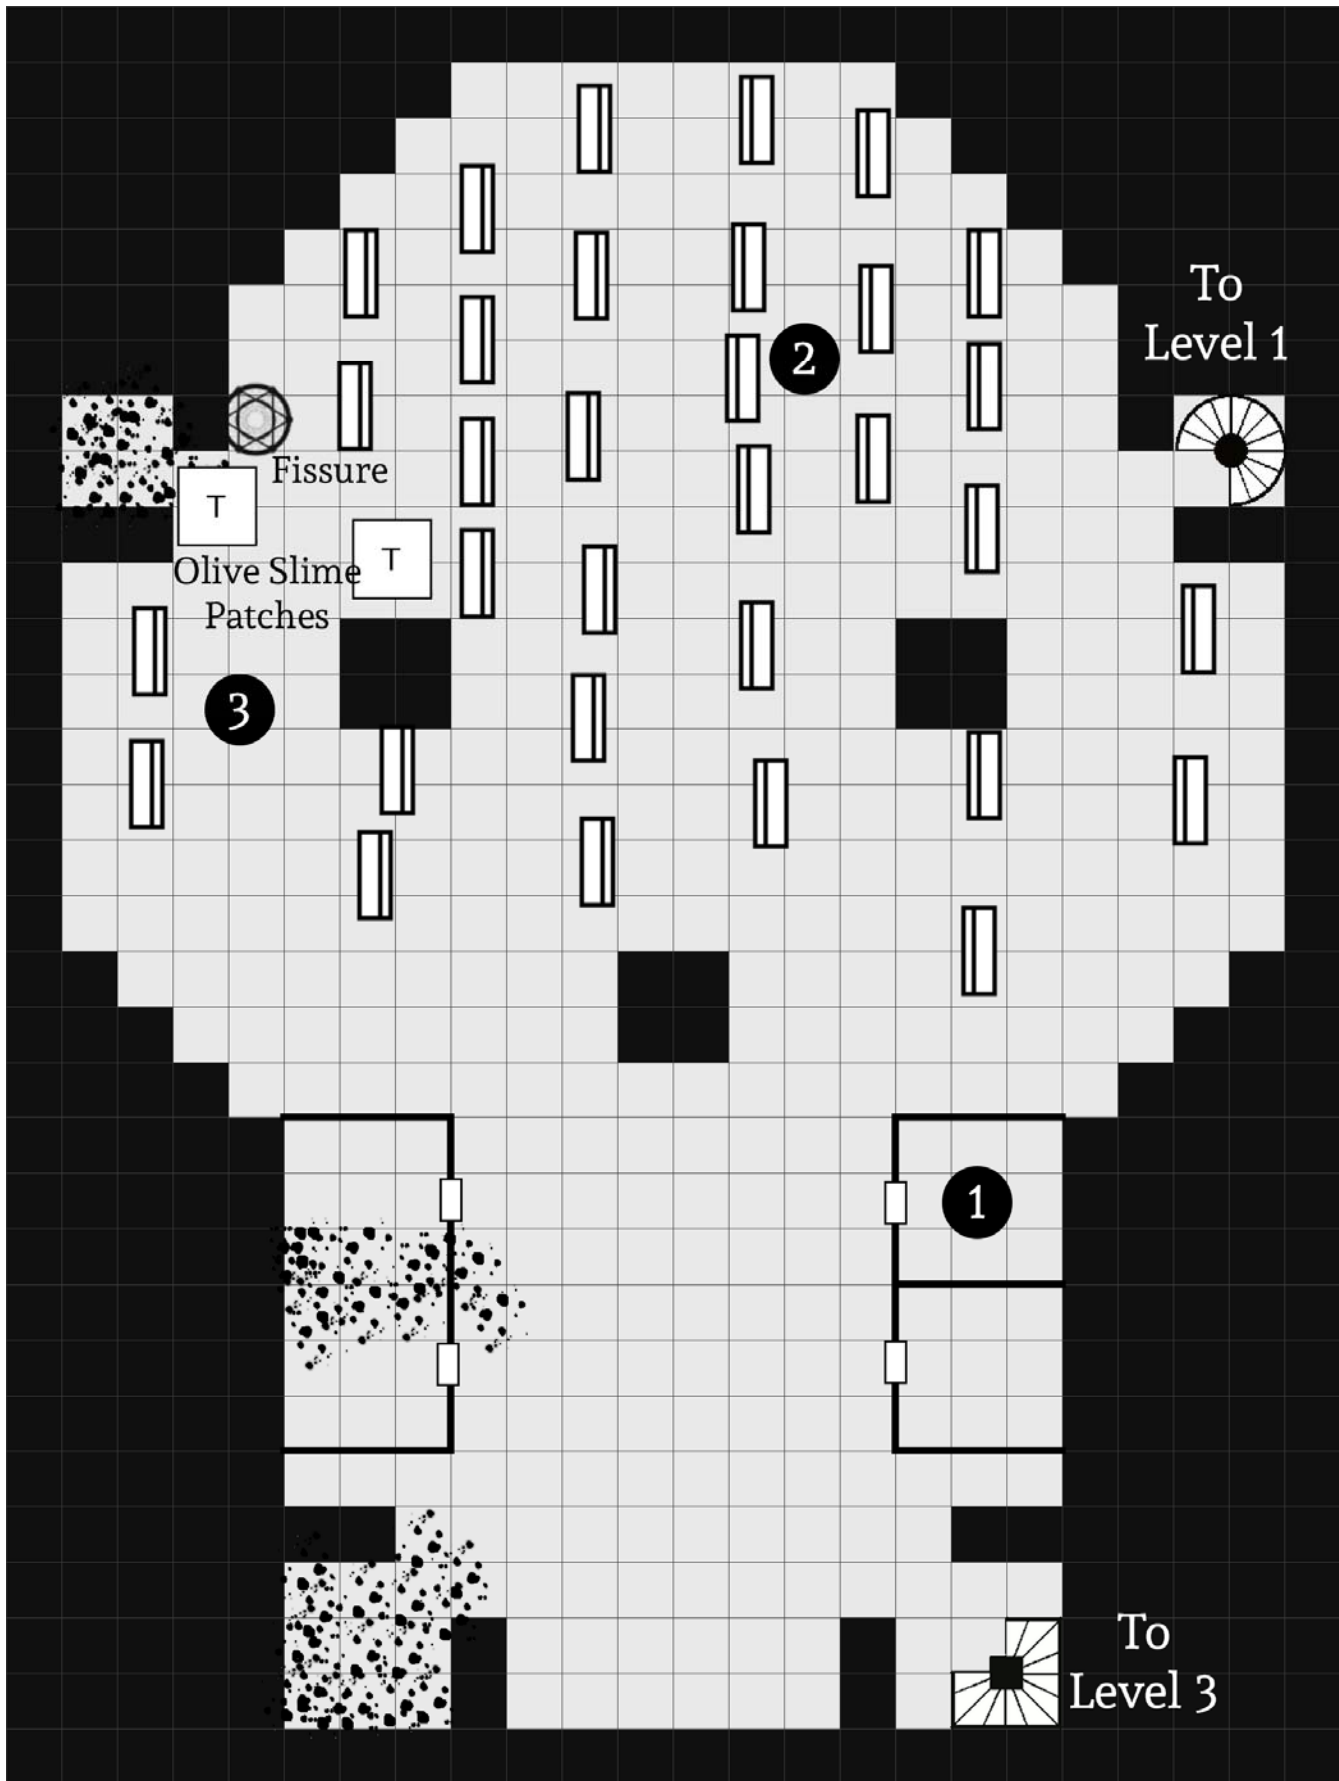

Dalentown (PC version). 1 Hex = 50 feet. ^North.

Dalentown (GM version). 1 Hex = 50 feet. ^North.

Dalentown Sewers (main lines only). 1 Hex = 50 feet. ^North.

Level 1 (PC version). 1 Square = 5 feet. >North

Level 1 (DM version). 1 Square = 5 feet. >North

Level 2 (PC version). 1 Square = 5 feet. ^North

Level 2 (DM version). 1 Square = 5 feet. ^North

Level 3 (PC version). 1 Square = 5 feet. ^North

Level 3 (DM version). 1 Square = 5 feet. ^North

Level 4 (DM version). 1 Square = 5 feet. ^North

Level 4 (DM version). 1 Square = 5 feet. ^North