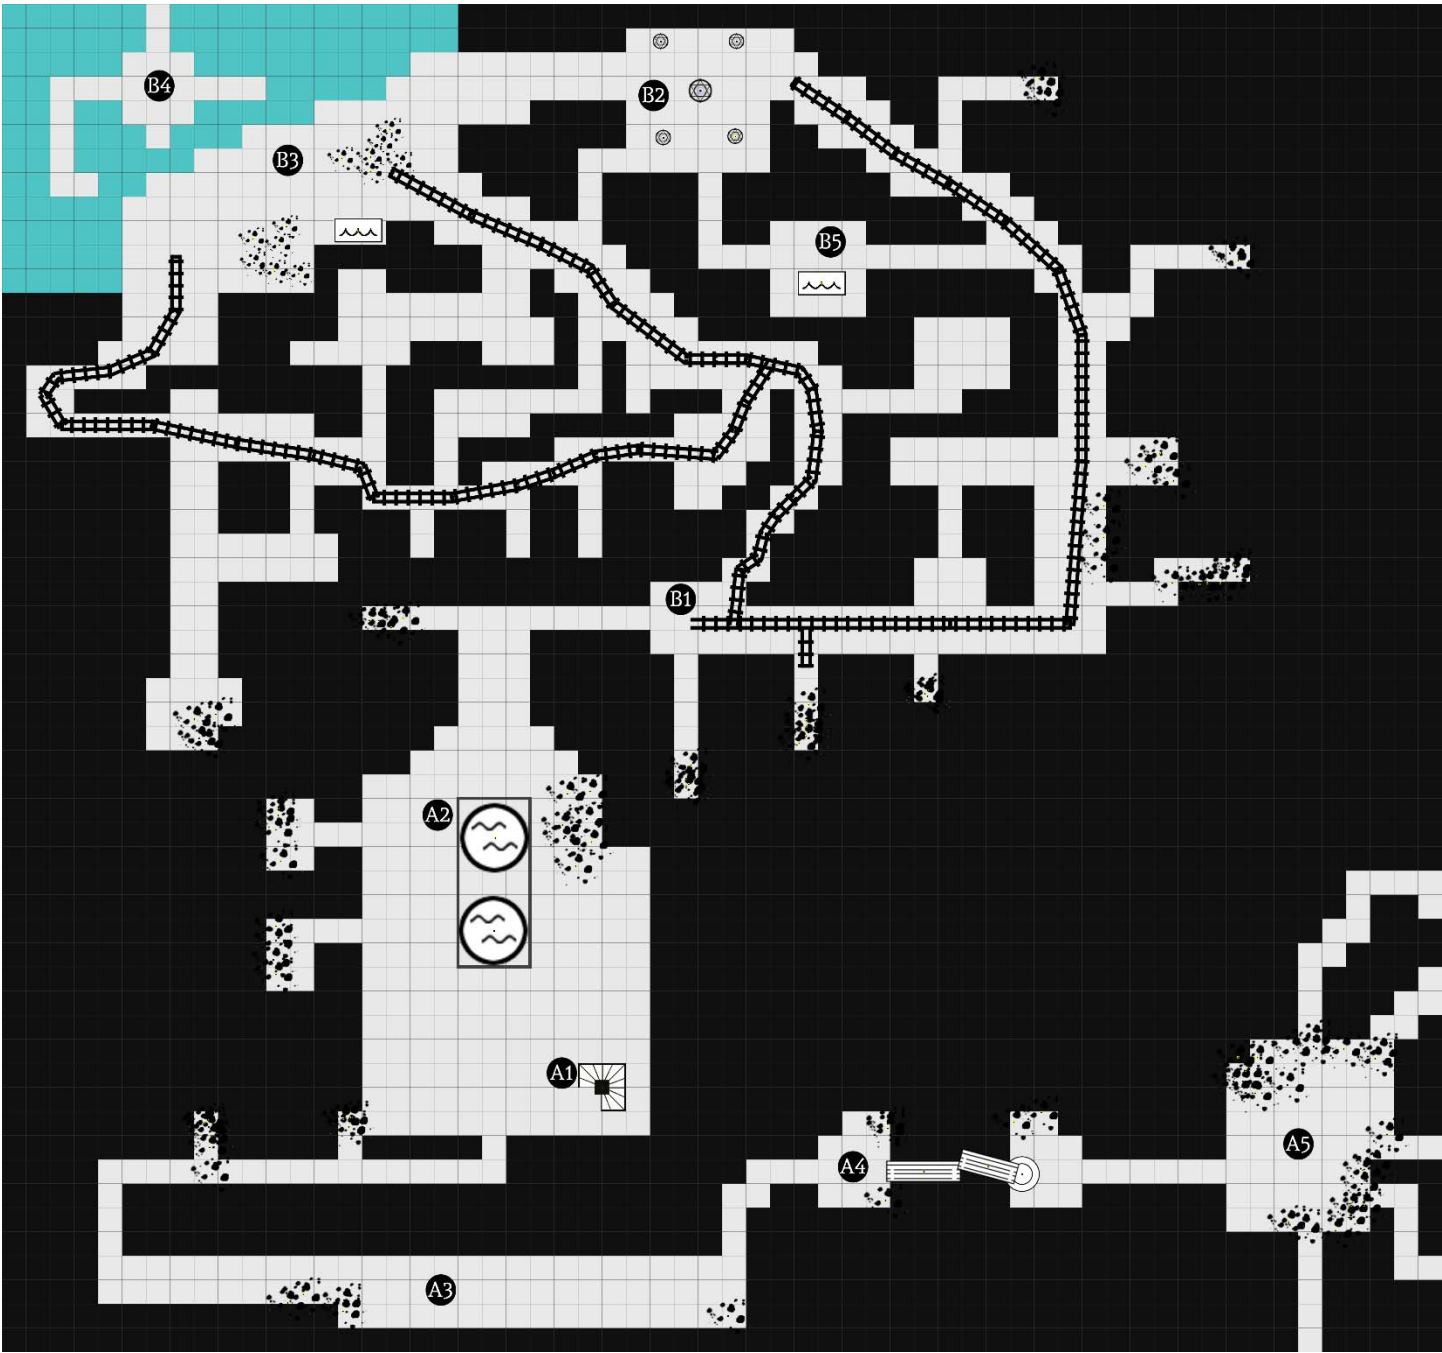

Dalentown (PC version). 1 Hex = 50 feet. ^North.

Dalentown (GM version). 1 Hex = 50 feet. ^North.

Dalentown Sewers (main lines only). 1 Hex = 50 feet. ^North.

Level 1 (PC version). 1 Square = 5 feet. >North

Level 1 (DM version). 1 Square = 5 feet. >North

Level 2 (PC version). 1 Square = 5 feet. ^North

Level 2 (DM version). 1 Square = 5 feet. ^North

Level 3 (PC version). 1 Square = 5 feet. ^North

Level 3 (DM version). 1 Square = 5 feet. ^North

Level 4 (DM version). 1 Square = 5 feet. ^North

Level 4 (DM version). 1 Square = 5 feet. ^North