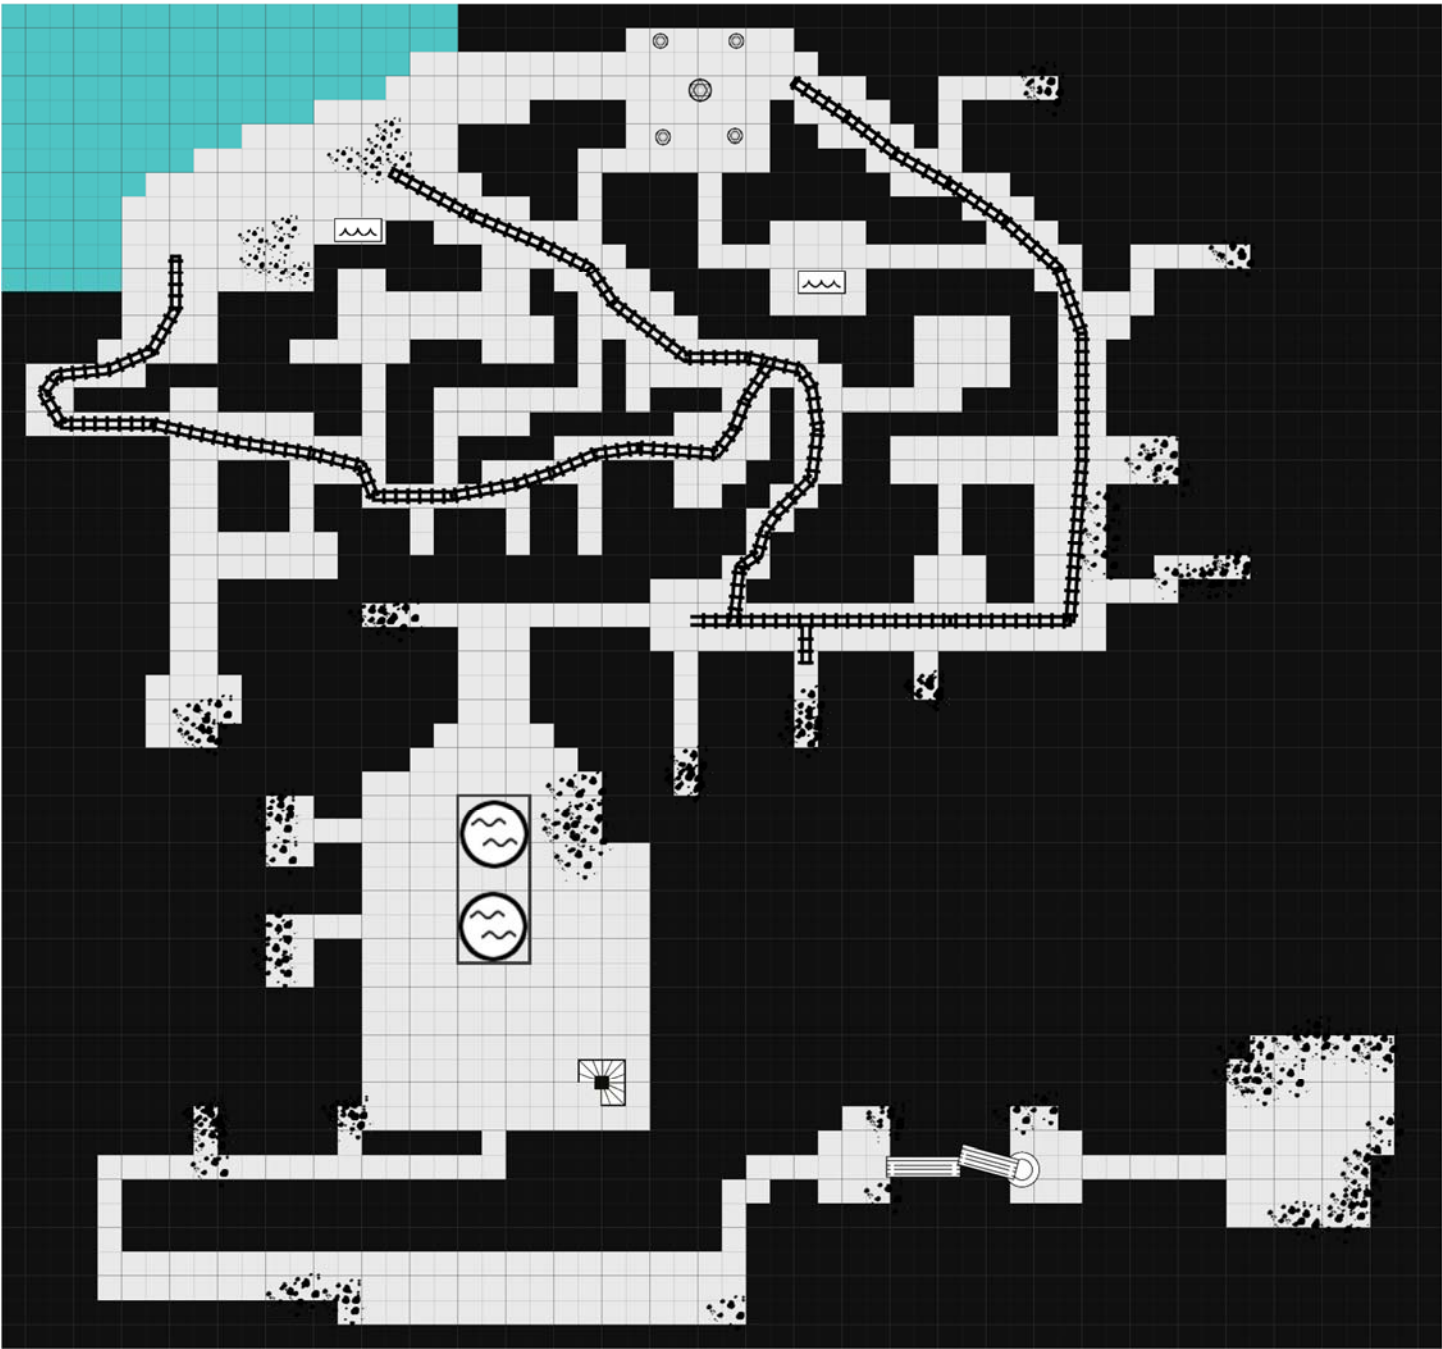

Dalentown (PC version). 1 Hex = 50 feet. ^North.

Dalentown (GM version). 1 Hex = 50 feet. ^North.

Dalentown Sewers (main lines only). 1 Hex = 50 feet. ^North.

Level 1 (PC version). 1 Square = 5 feet. >North

Level 1 (DM version). 1 Square = 5 feet. >North

Level 2 (PC version). 1 Square = 5 feet. ^North

Level 2 (DM version). 1 Square = 5 feet. ^North

Level 3 (PC version). 1 Square = 5 feet. ^North

Level 3 (DM version). 1 Square = 5 feet. ^North

Level 4 (DM version). 1 Square = 5 feet. ^North

Level 4 (DM version). 1 Square = 5 feet. ^North