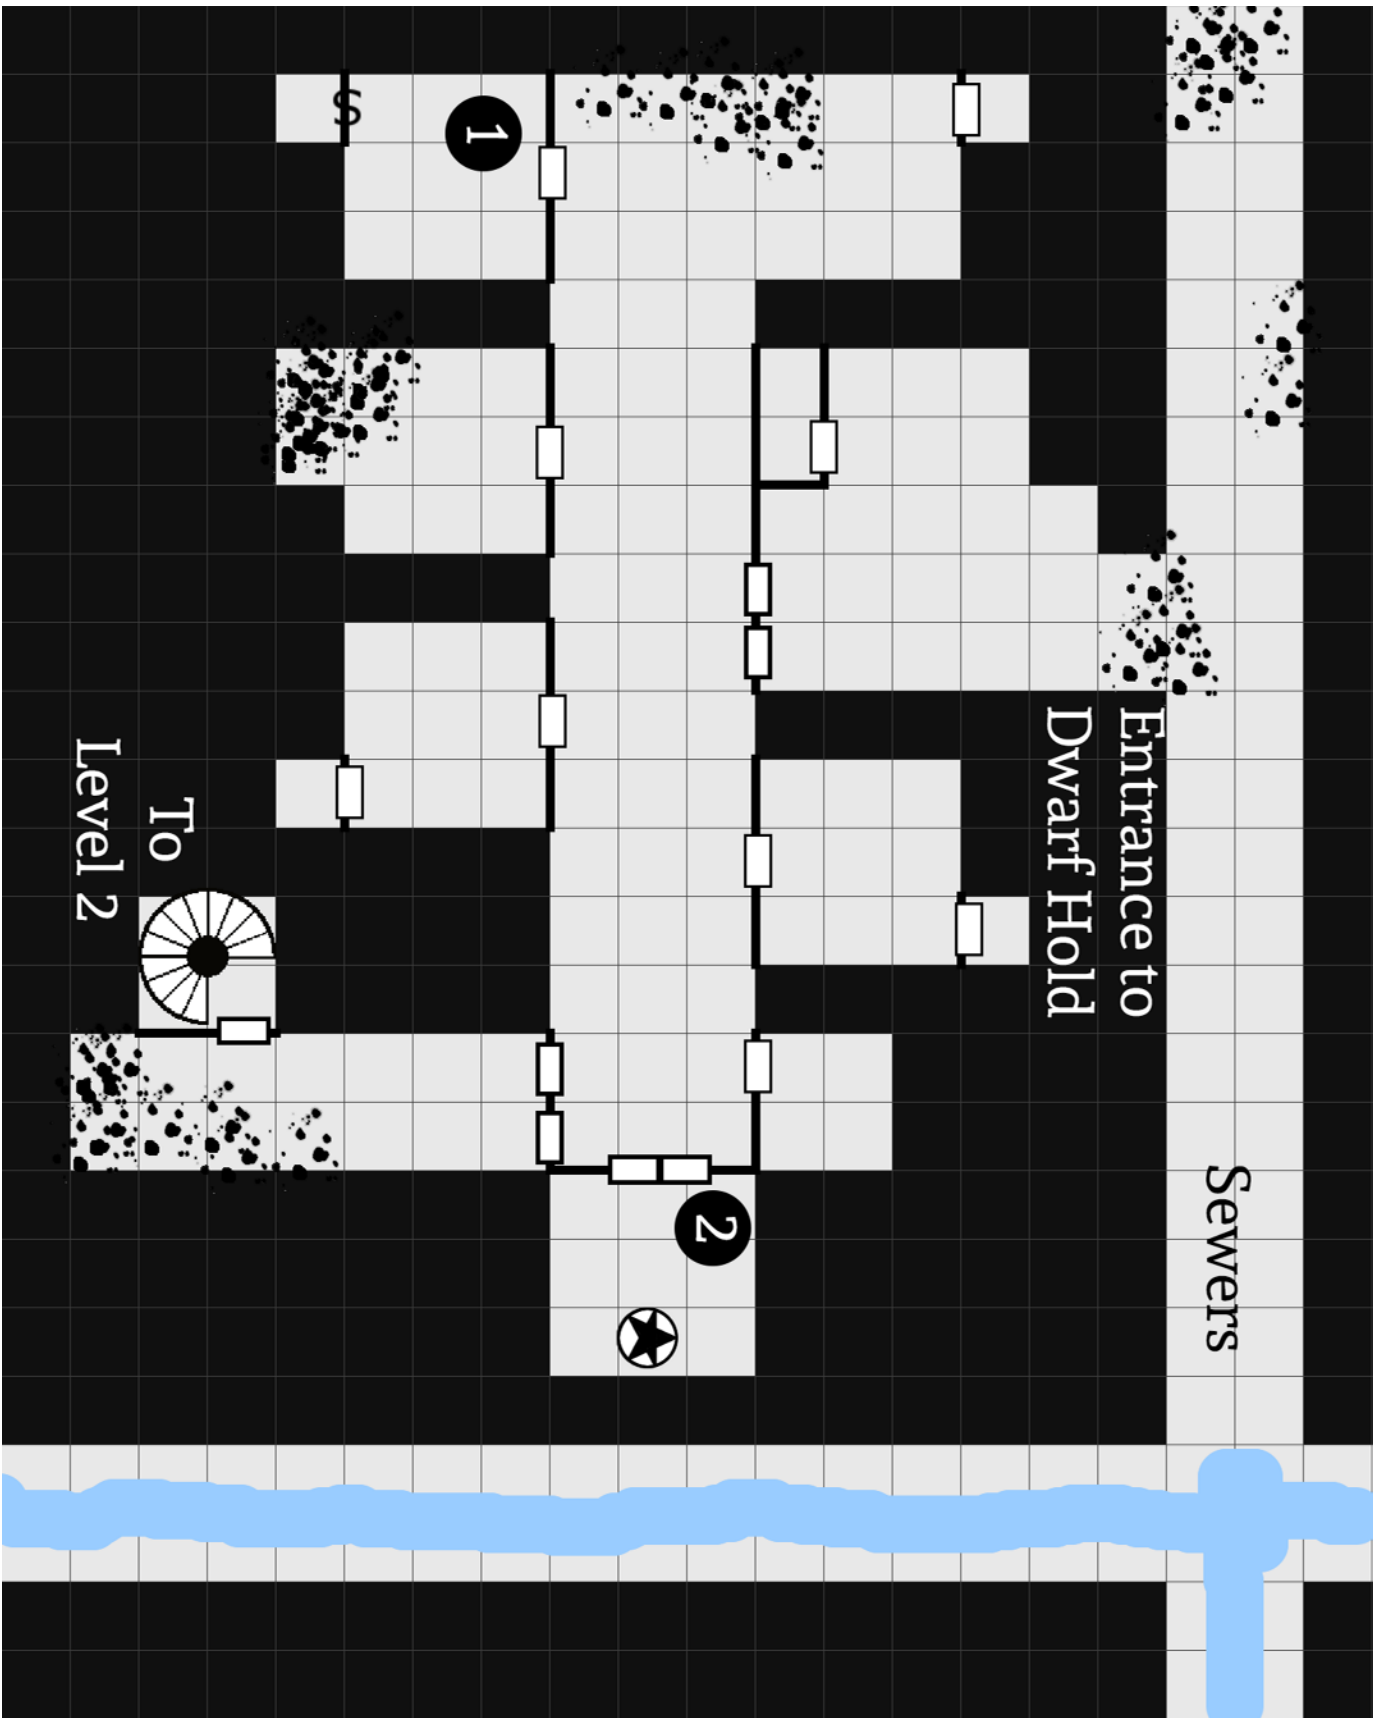

Dalentown (PC version). 1 Hex = 50 feet. ^North.

Dalentown (GM version). 1 Hex = 50 feet. ^North.

Dalentown Sewers (main lines only). 1 Hex = 50 feet. ^North.

Level 1 (PC version). 1 Square = 5 feet. >North

Level 1 (DM version). 1 Square = 5 feet. >North

Level 2 (PC version). 1 Square = 5 feet. ^North

Level 2 (DM version). 1 Square = 5 feet. ^North

Level 3 (PC version). 1 Square = 5 feet. ^North

Level 3 (DM version). 1 Square = 5 feet. ^North

Level 4 (DM version). 1 Square = 5 feet. ^North

Level 4 (DM version). 1 Square = 5 feet. ^North