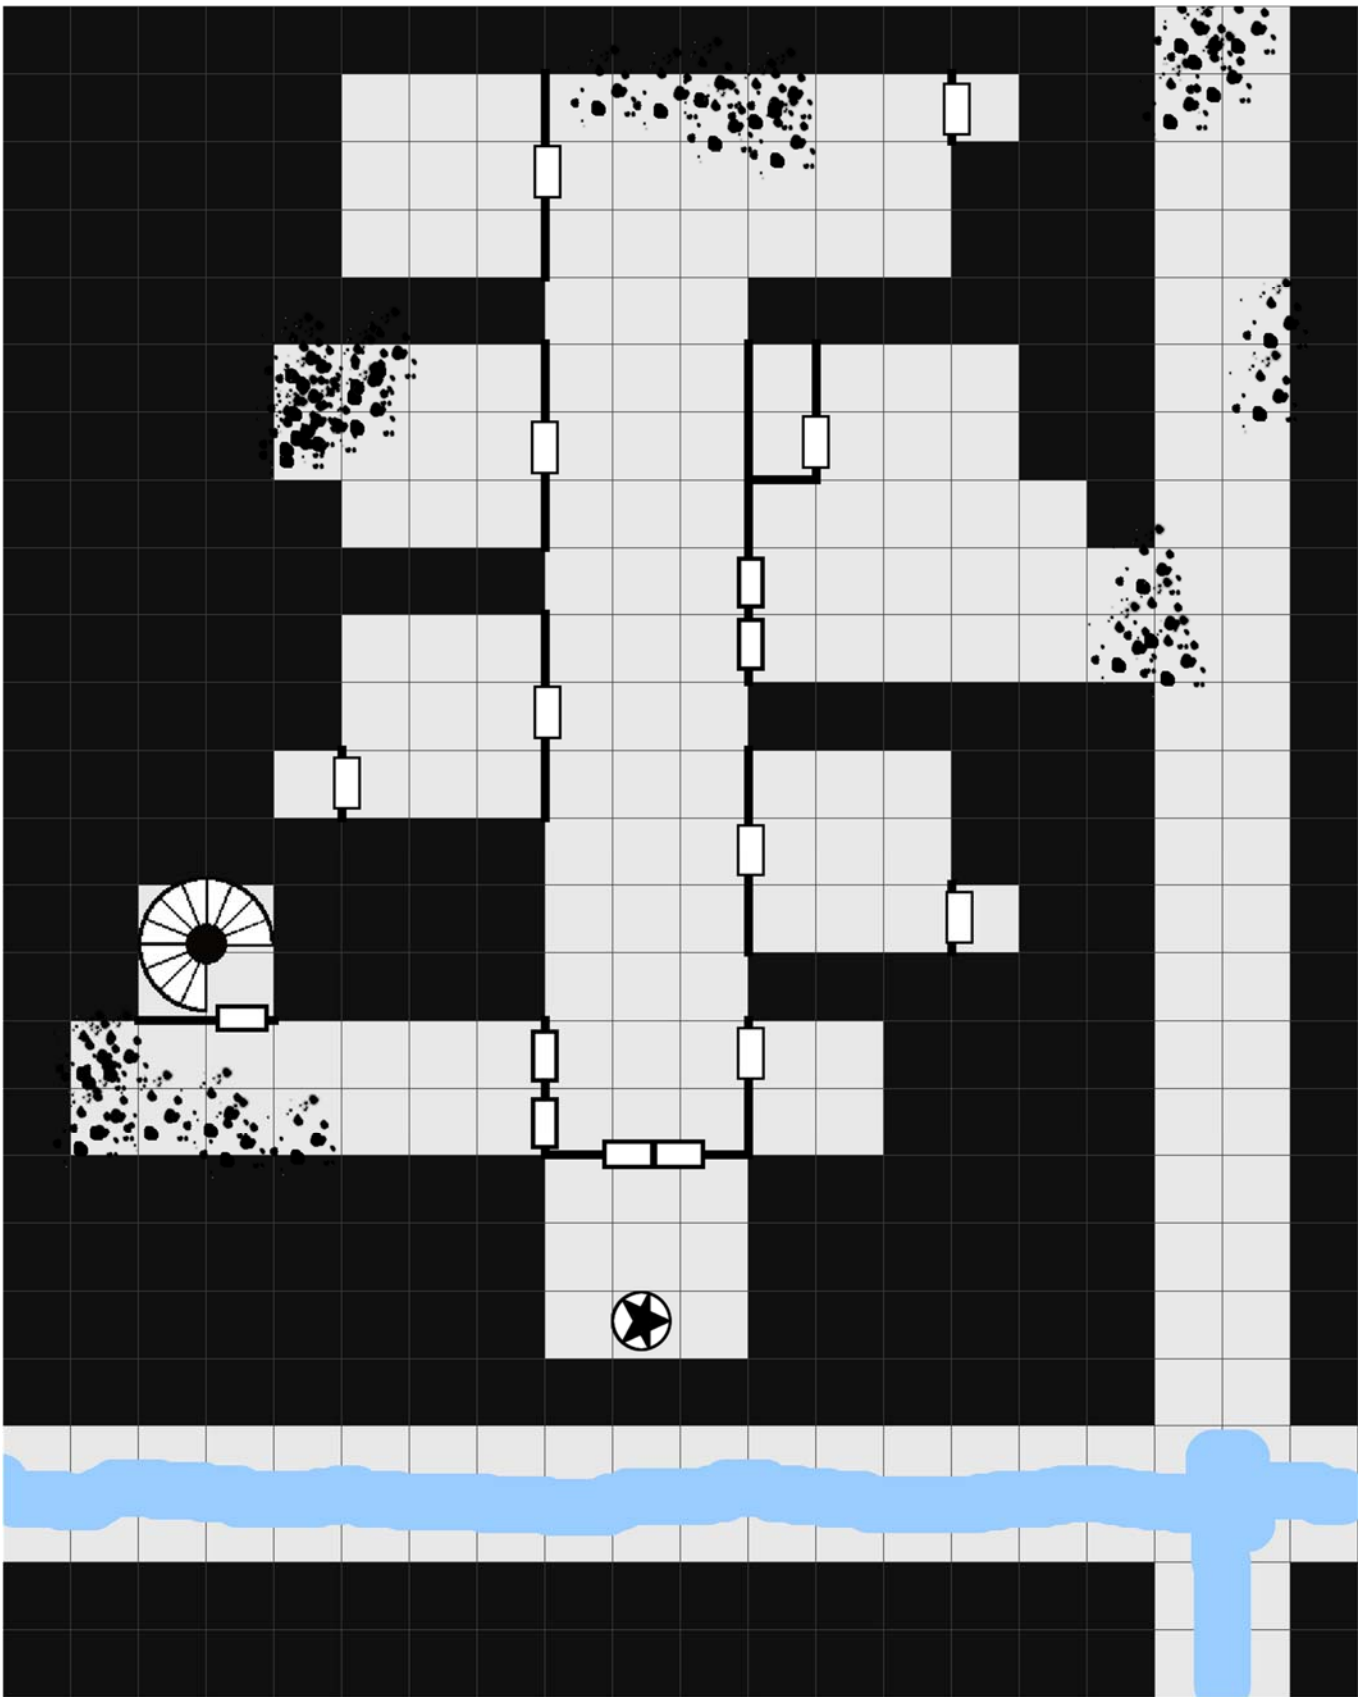

Dalentown (PC version). 1 Hex = 50 feet. ^North.

Dalentown (GM version). 1 Hex = 50 feet. ^North.

Dalentown Sewers (main lines only). 1 Hex = 50 feet. ^North.

Level 1 (PC version). 1 Square = 5 feet. >North

Level 1 (DM version). 1 Square = 5 feet. >North

Level 2 (PC version). 1 Square = 5 feet. ^North

Level 2 (DM version). 1 Square = 5 feet. ^North

Level 3 (PC version). 1 Square = 5 feet. ^North

Level 3 (DM version). 1 Square = 5 feet. ^North

Level 4 (DM version). 1 Square = 5 feet. ^North

Level 4 (DM version). 1 Square = 5 feet. ^North