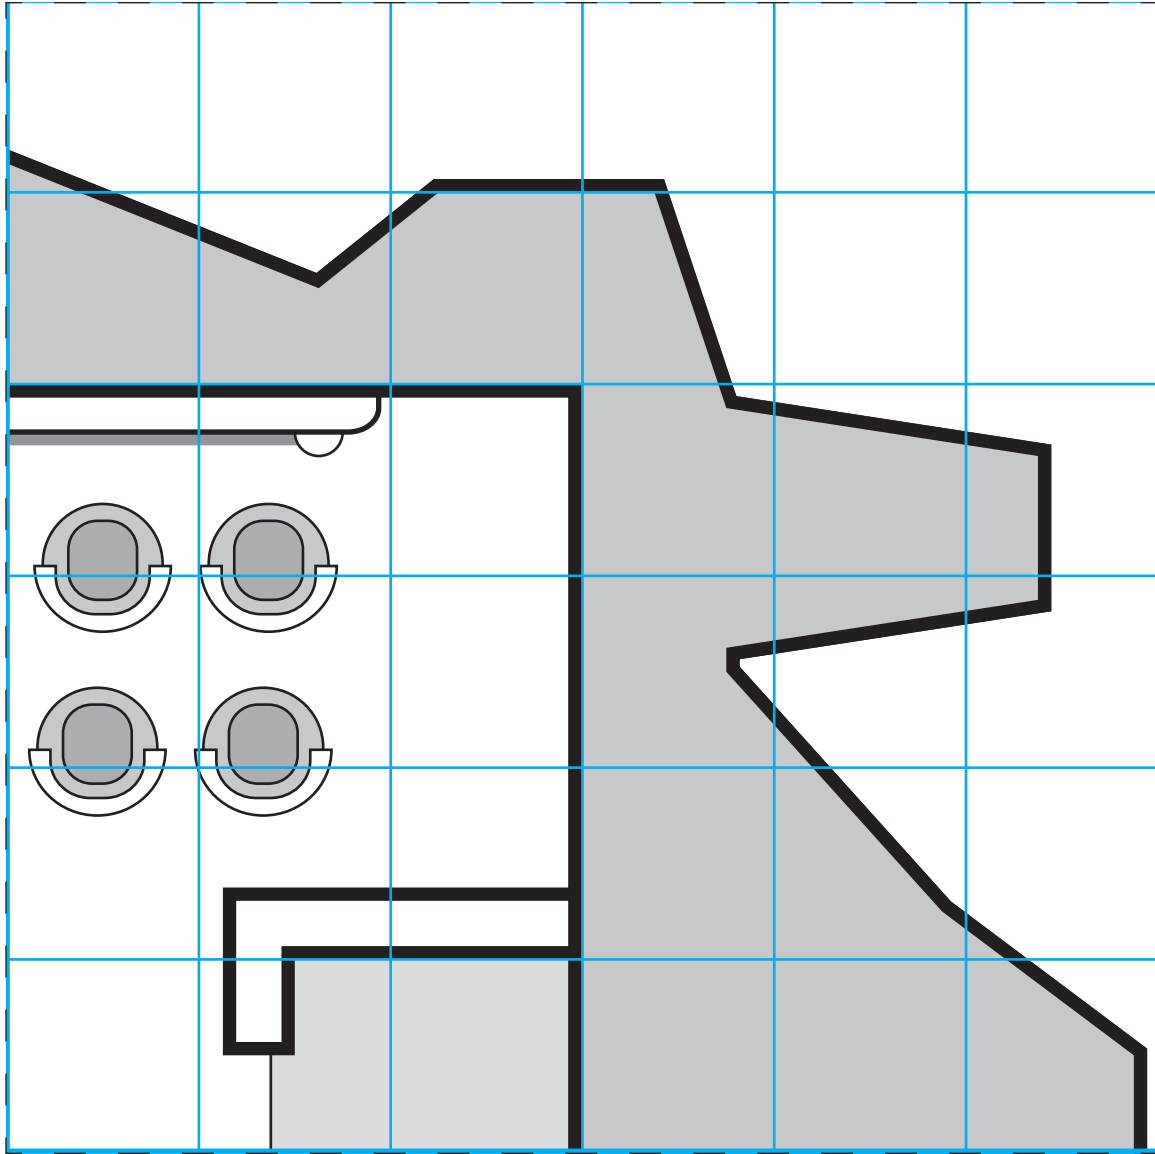

# ALPHA MEN'S WHITEBIRD LEVEL ONE - FLIGHT DECK