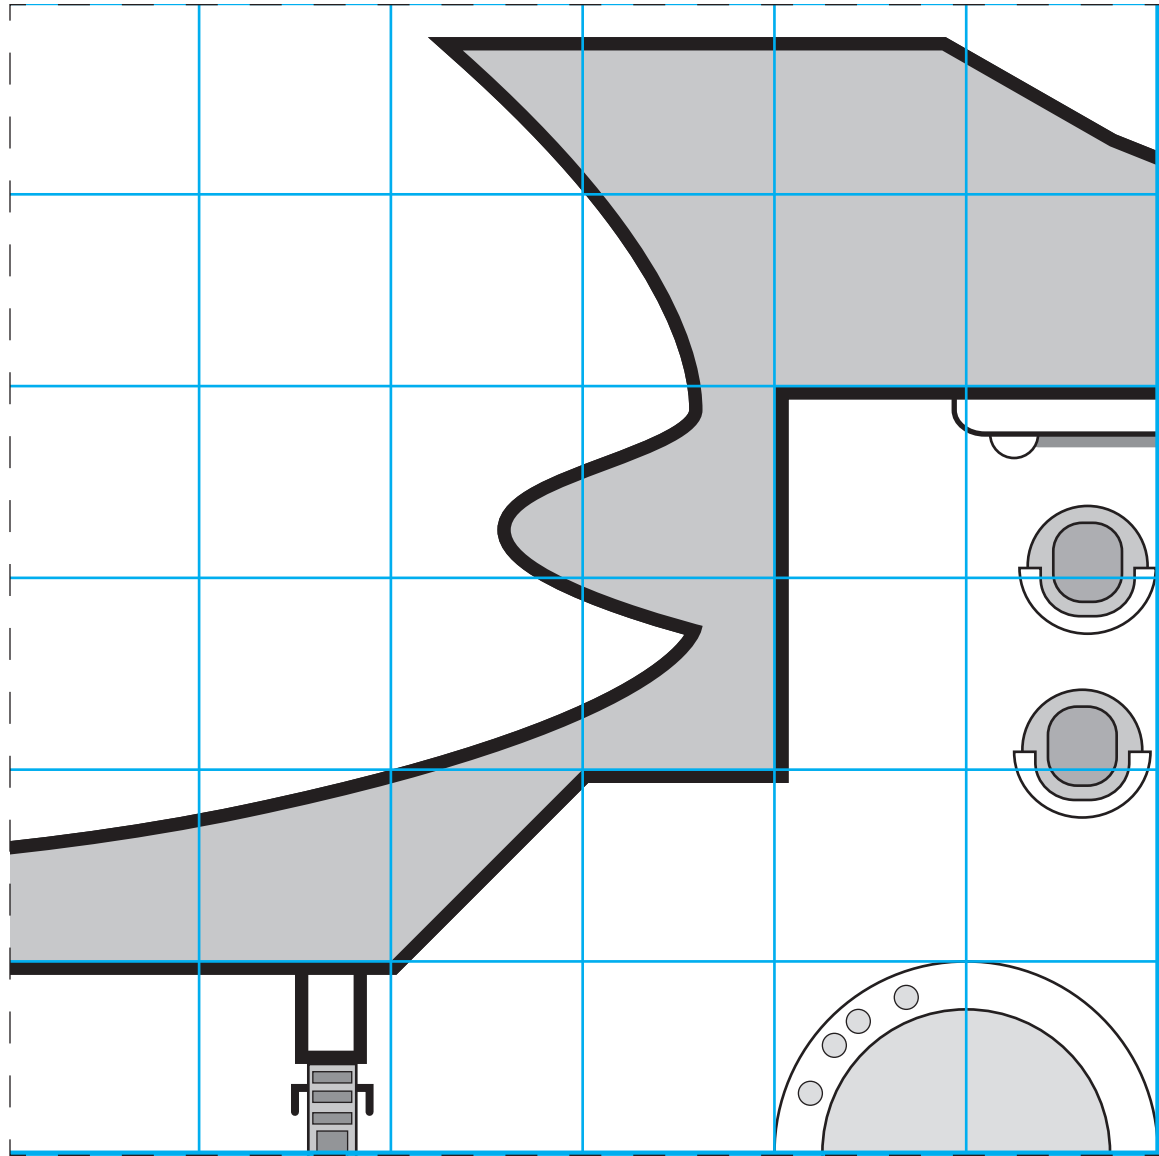

# ALPHA MEN'S WHITEBIRD LEVEL ONE - FLIGHT DECK