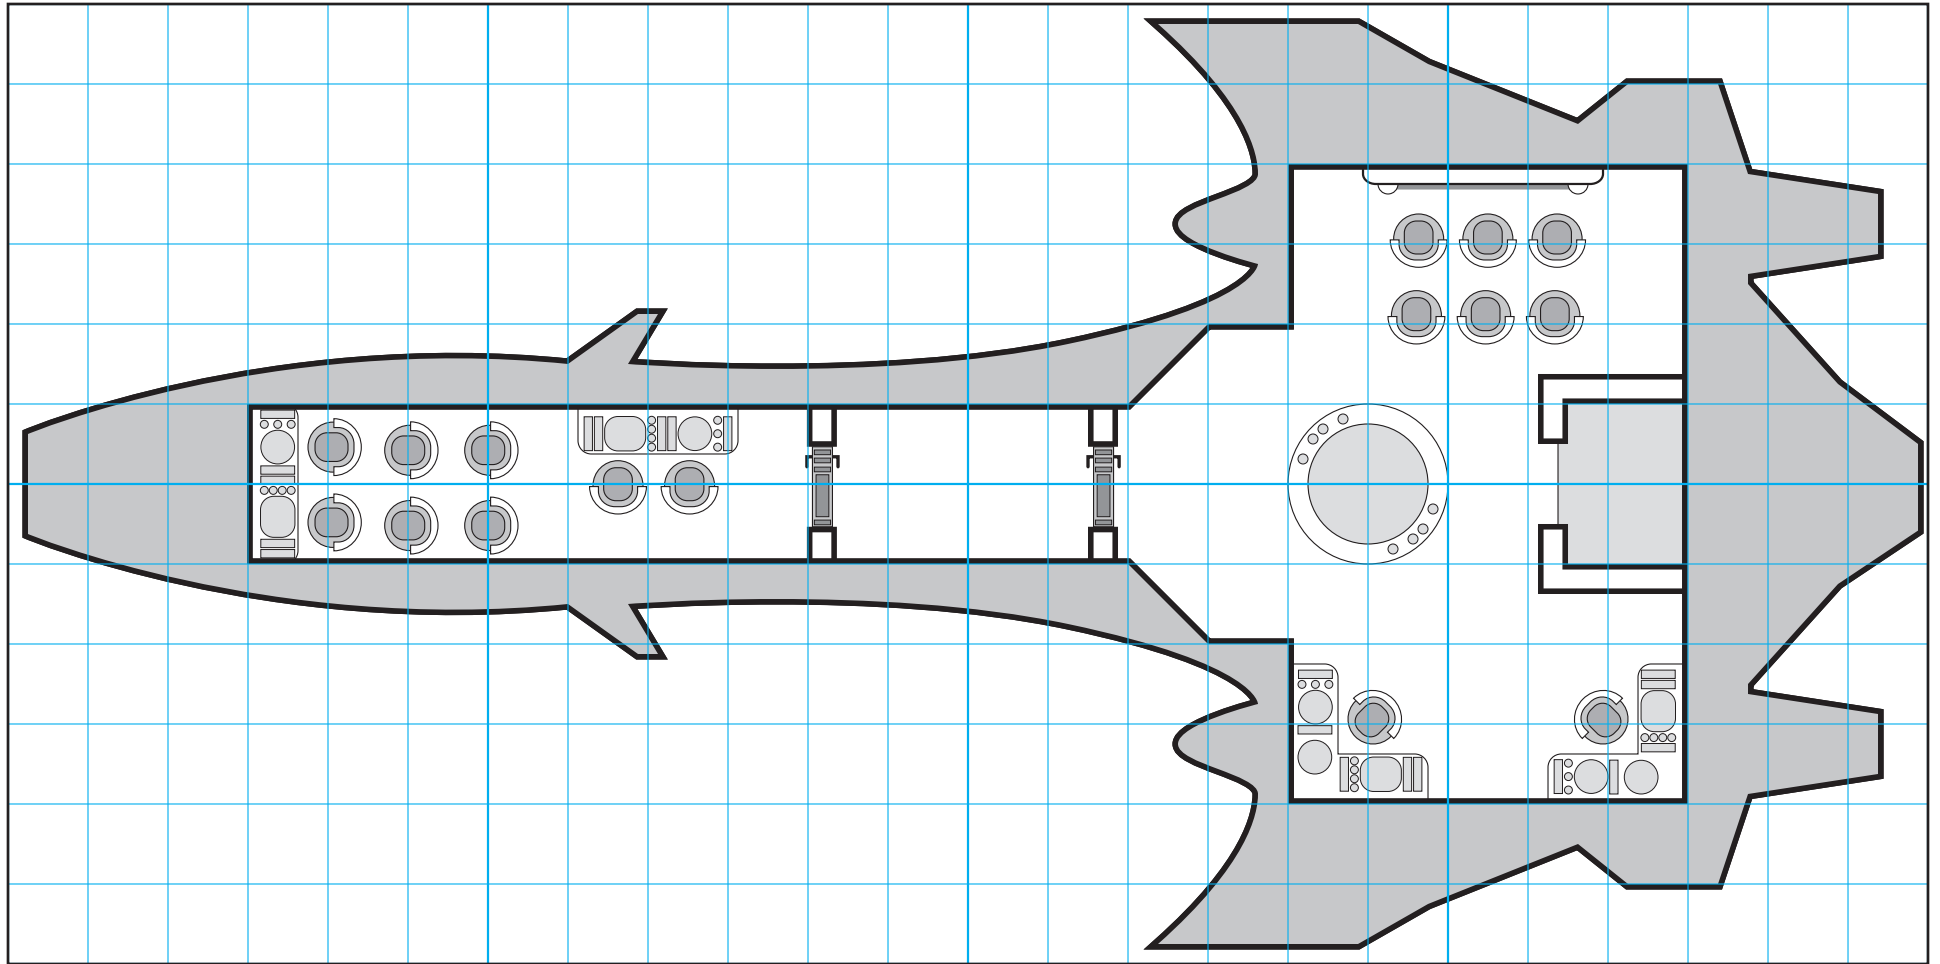

# ALPHA MEN'S WHITEBIRD LEVEL ONE - FLIGHT DECK