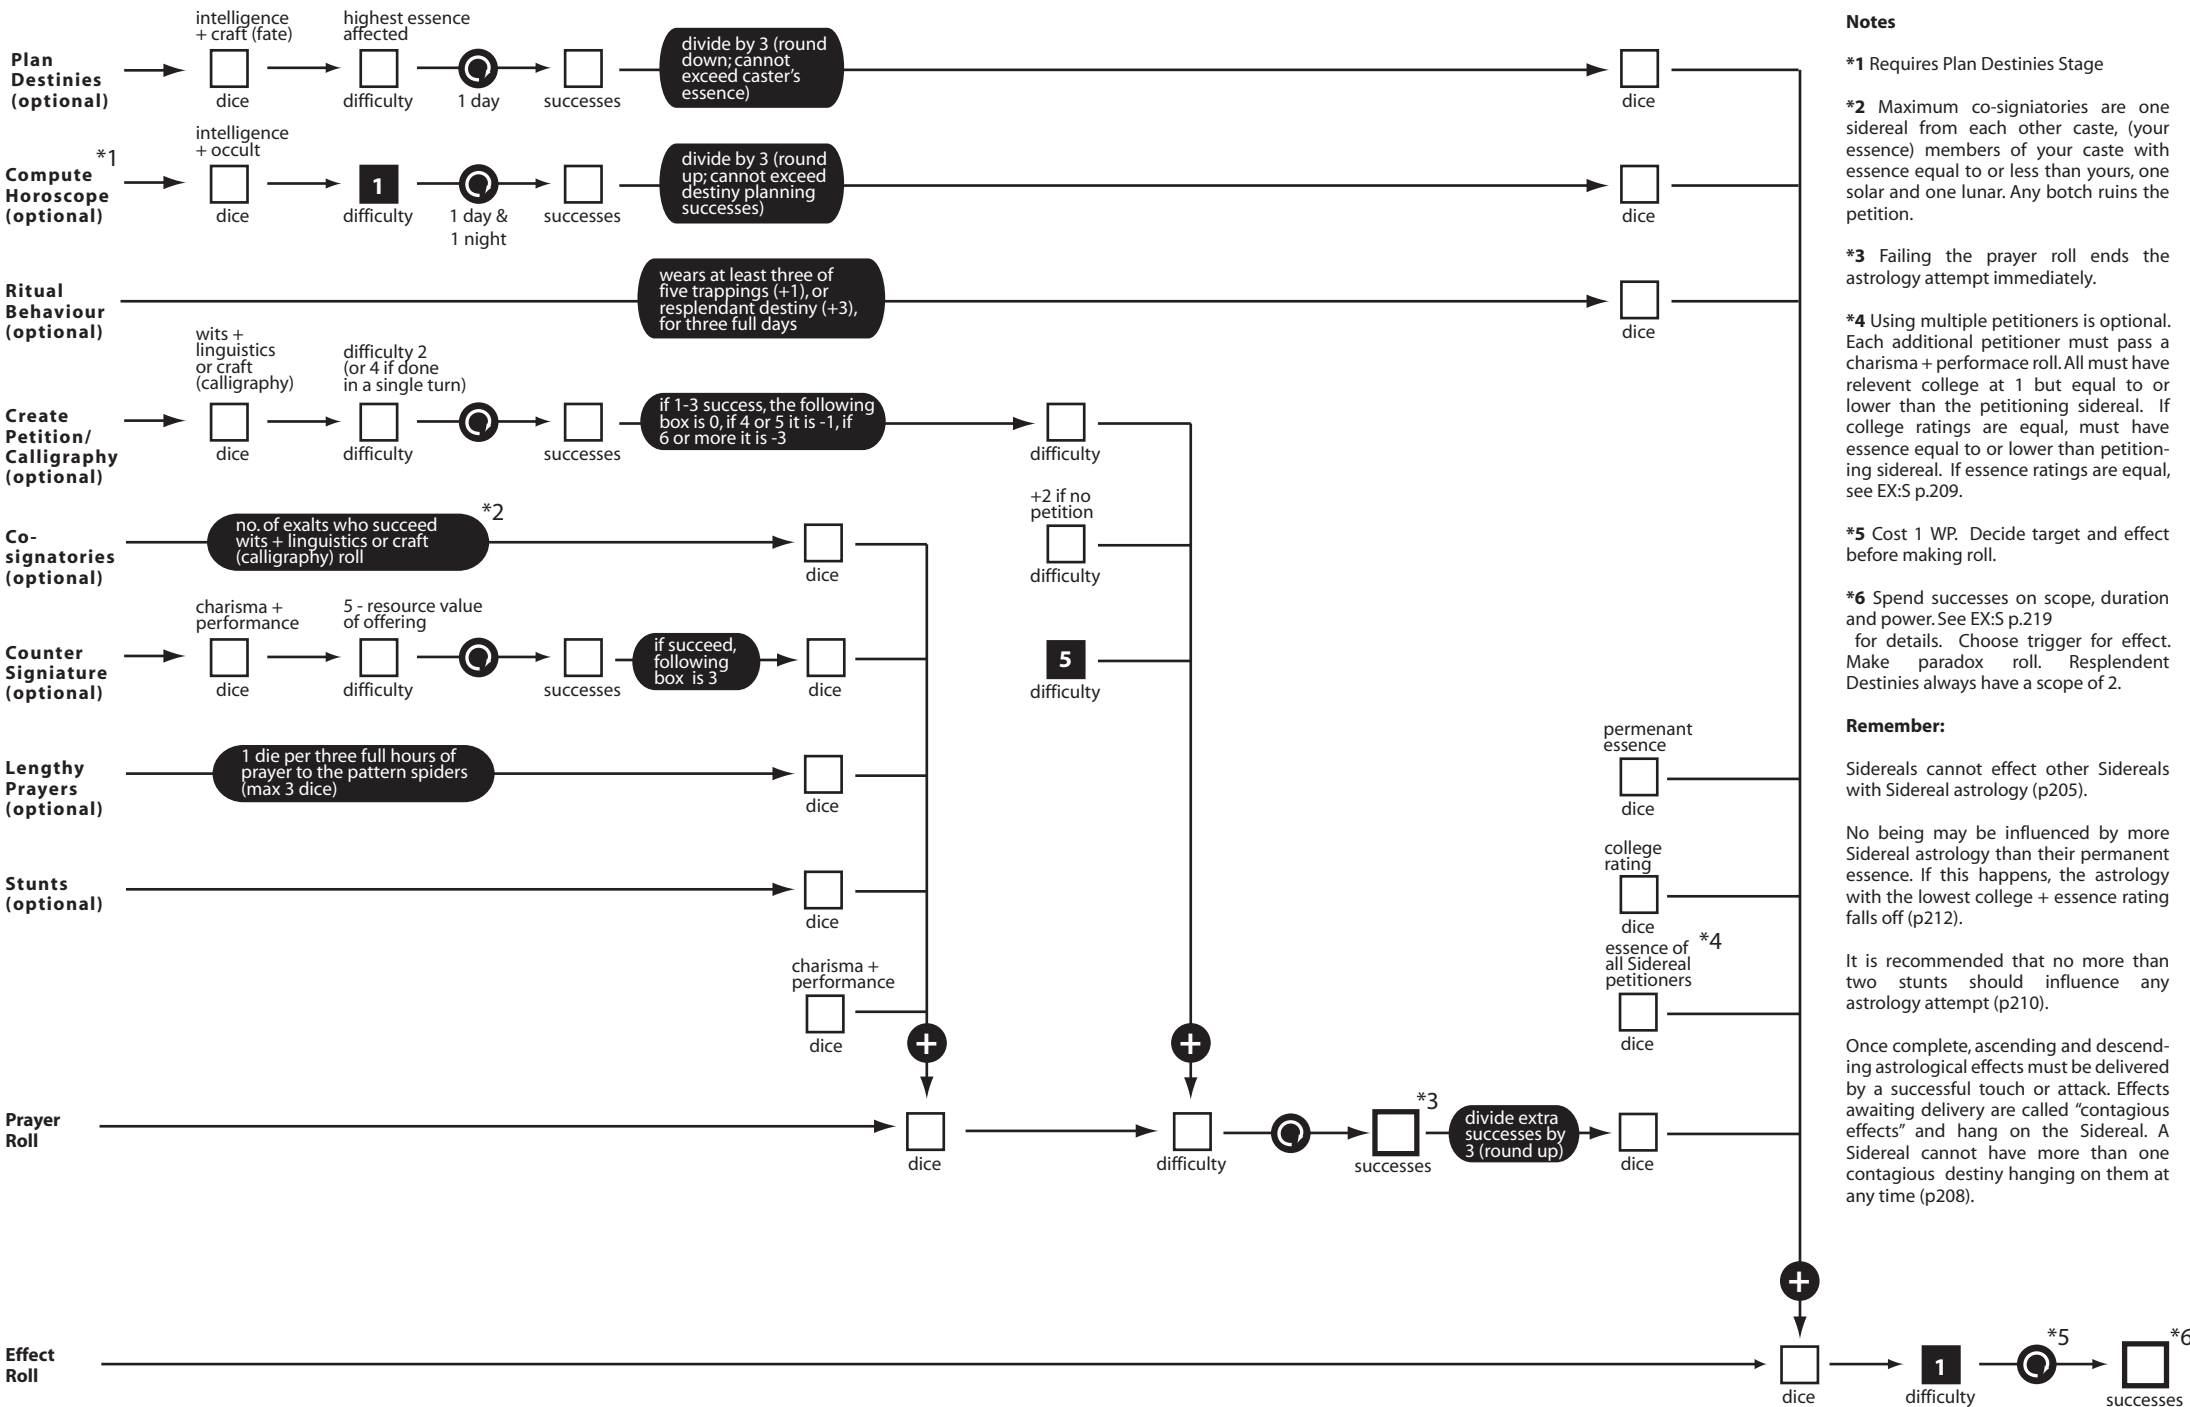

**Voidstate's Sidereal Astrology Calculator v1.2d**

**Notes**

- \*1 Requires Plan Destinies Stage
- \*2 Maximum co-signatories are one sidereal from each other caste, (your essence) members of your caste with essence equal to or less than yours, one solar and one lunar. Any botch ruins the petition.
- \*3 Failing the prayer roll ends the astrology attempt immediately.
- \*4 Using multiple petitioners is optional. Each additional petitioner must pass a charisma + performance roll. All must have relevant college at 1 but equal to or lower than the petitioning sidereal. If college ratings are equal, must have essence equal to or lower than petitioning sidereal. If essence ratings are equal, see EX:S p.209.
- \*5 Cost 1 WP. Decide target and effect before making roll.
- \*6 Spend successes on scope, duration and power. See EX:S p.219 for details. Choose trigger for effect. Make paradox roll. Resplendent Destinies always have a scope of 2.

**Remember:**

Sidereals cannot effect other Sidereals with Sidereal astrology (p205).

No being may be influenced by more Sidereal astrology than their permanent essence. If this happens, the astrology with the lowest college + essence rating falls off (p212).

It is recommended that no more than two stunts should influence any astrology attempt (p210).

Once complete, ascending and descending astrological effects must be delivered by a successful touch or attack. Effects awaiting delivery are called "contagious effects" and hang on the Sidereal. A Sidereal cannot have more than one contagious destiny hanging on them at any time (p208).