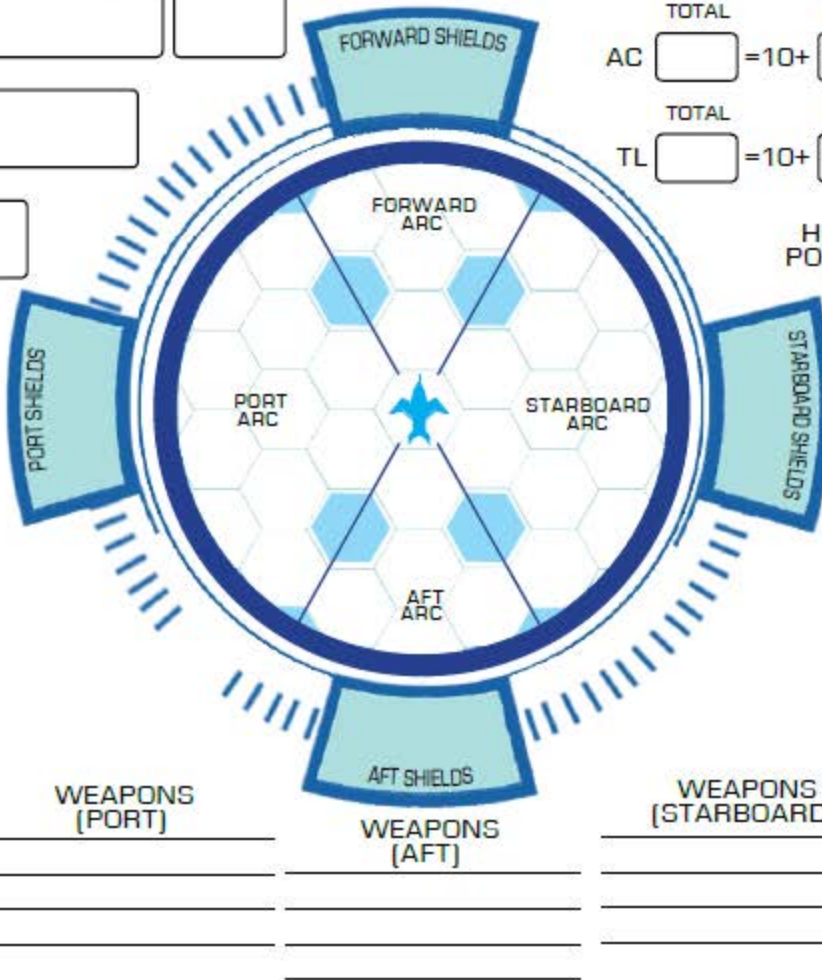

STARSHIP NAME

TIER

STARSHIP SHEET

STARFINDER

MAKE AND MODEL

SIZE

FRAME

SPEED

MANEUVERABILITY

DRIFT RATING

WEAPONS (FORWARD)

WEAPONS (PORT)

WEAPONS (AFT)

WEAPONS (STARBOARD)

WEAPONS (TURRET)

TOTAL AC = 10+ PILOT RANKS + ARMOR BONUS + SIZE MOD + MISC MOD

TOTAL TL = 10+ PILOT RANKS + COUNTER-MEASURES + SIZE MOD + MISC MOD

HULL POINTS TOTAL CURRENT

DAMAGE THRESHOLD CRITICAL THRESHOLD

SHIELD TOTAL

MODIFIERS

CREW

CAPTAIN _____

ENGINEERS _____

GUNNERS _____

PILOT _____

SCIENCE OFFICERS _____

NOTES

POWER CORE

SYSTEMS

EXPANSION BAYS

CARGO/PASSENGERS