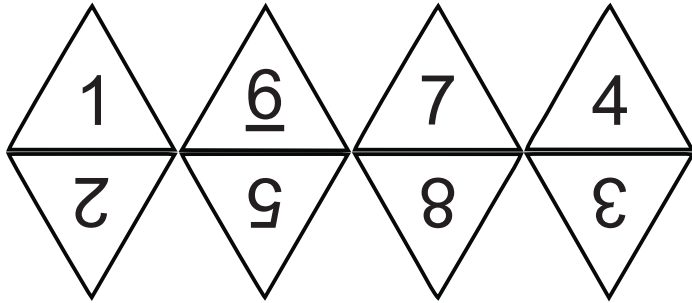

8 sided dice

8 sided dice

COLORS:

Dice: White

Icons: Black