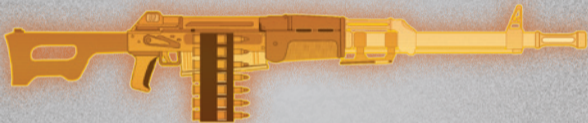

RPK HMG

FIREARMS

TYPE: MACHINE GUN

COST: 16,300¥

ACC	DV	AP	MODE	RC	AMMO	AVAIL
5	12P	-4	FA	(6)	50(c) or 10(b)	16F