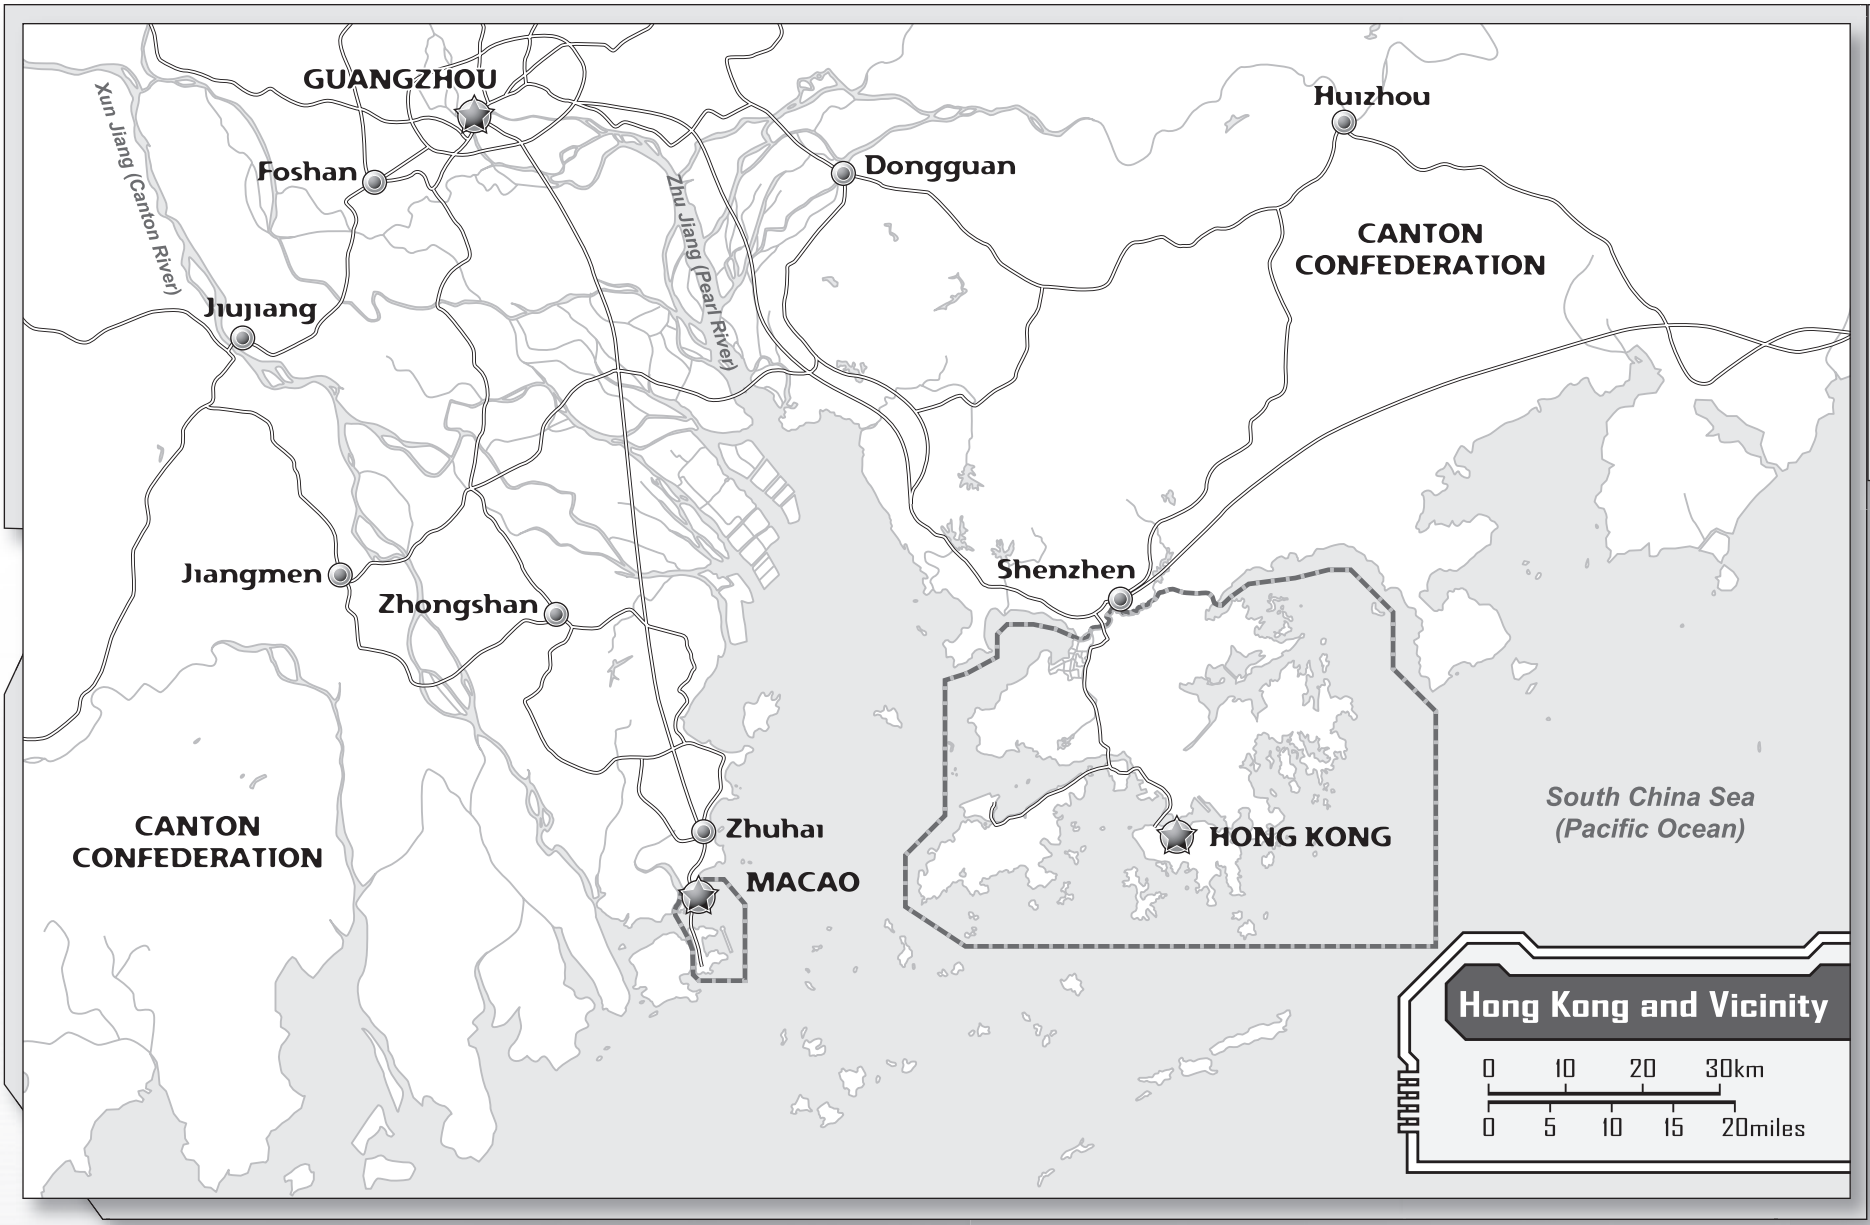

Keys

Districts

- A - KWAI TSING
- B - YAU TSIM MONG
- C - KOWLOON CITY
- D - KWUN TONG
- E - DOWNTOWN HONG KONG
- F - EASTERN HONG KONG

Locations

- G - Victoria Harbor
- H - Chek Lap Kok Airport
- I - Sha Tin
- J - Tai Po
- K - Victoria Peak
- L - Kai Tak
- M - Container Port
- N - Kowloon Walled City

Hong Kong Districts

0 2 4 6 8km

0 2 4 6miles

Urgent Message...

Urgent Message...