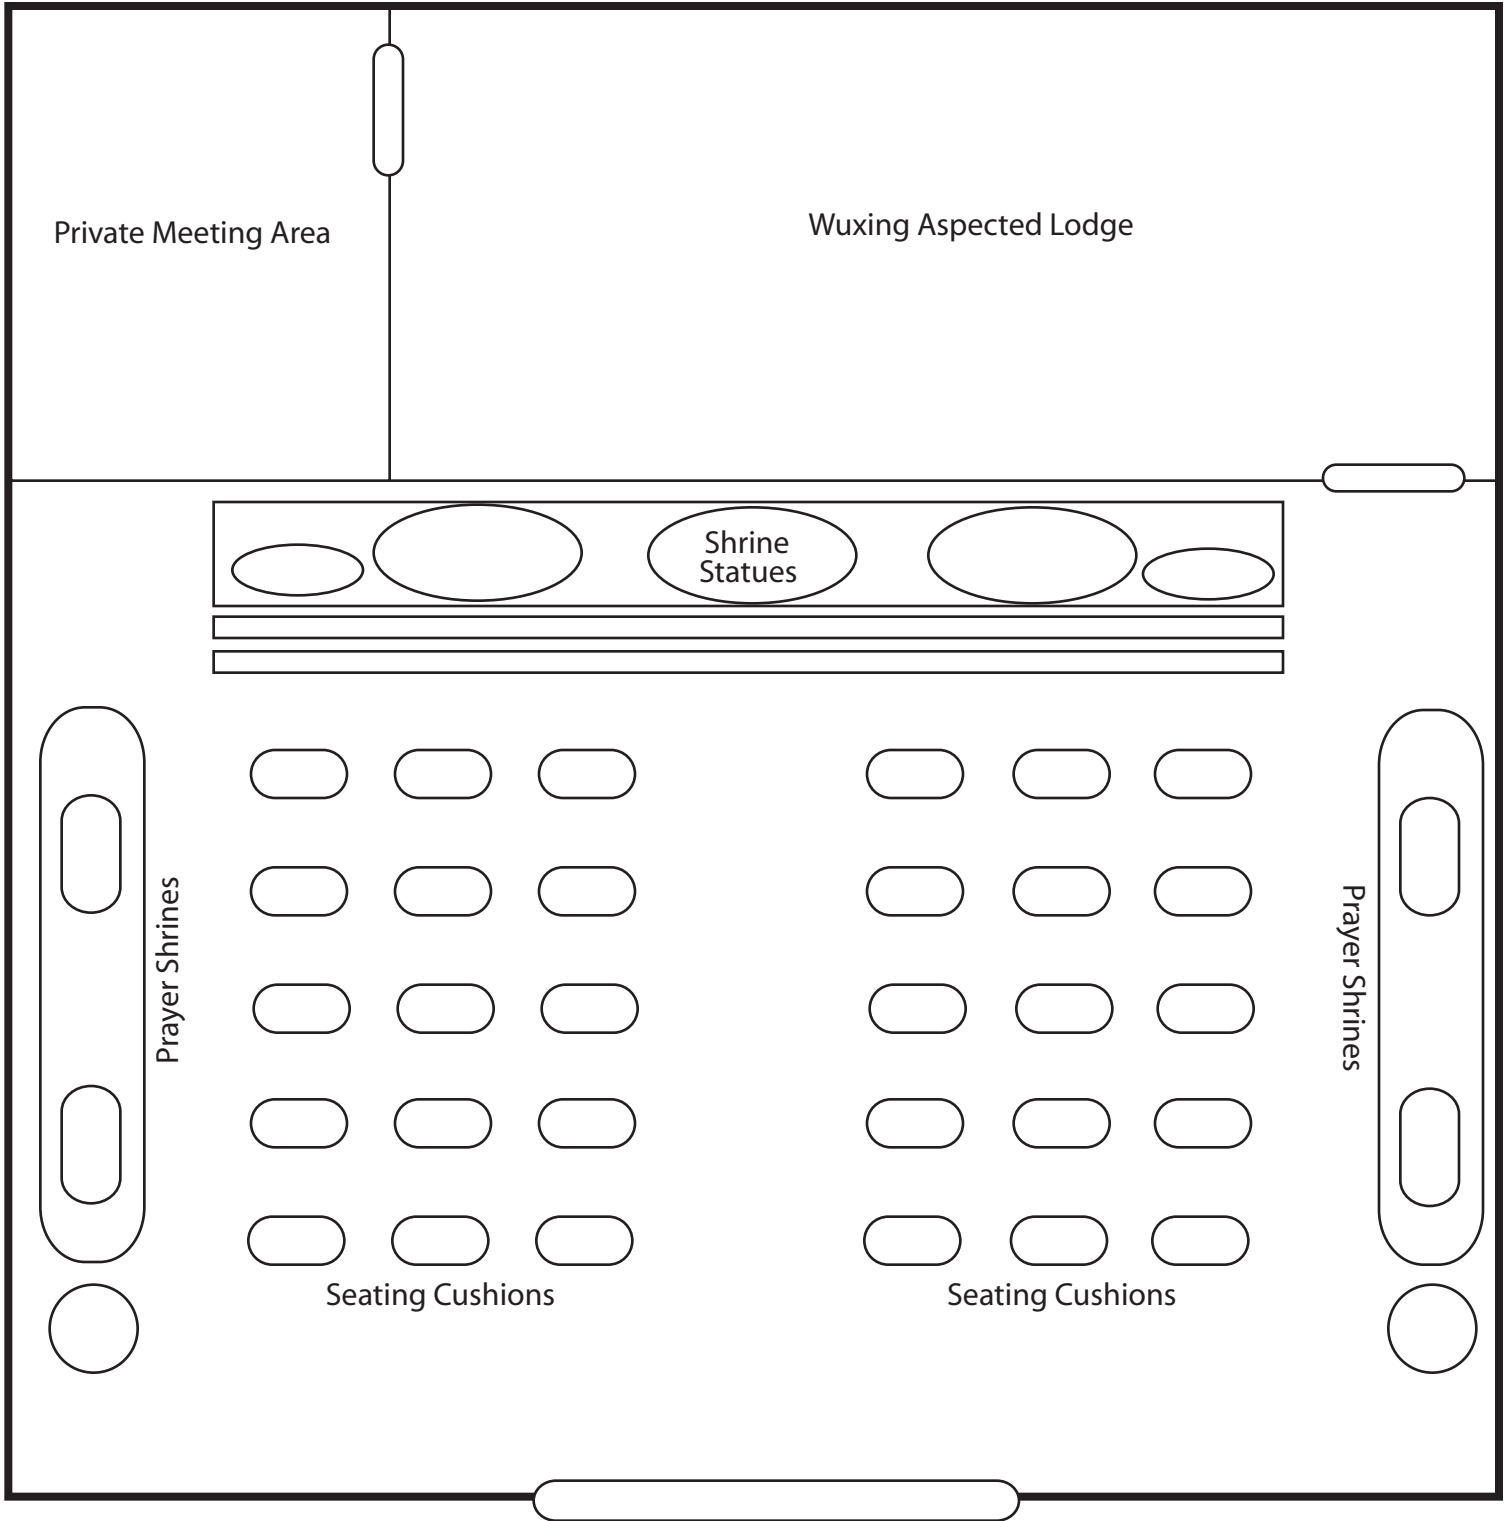

- 1-Splatter Bar
- 2-Meet with Li
- 3-Residence
- 4-Temple
- 5-Seto's
- 6-Jade Emperor
- 7-Cheesman Park

Basement

Splatter Bar

Ground Floor

Lower Catwalks

Upper Catwalks

Believed area for meet

*The Society for the Freedom of Information
Presents*

<--End File-->

Ground Floor

Second Floor

Wuxing Temple

Stairs to Sub Basement

Pantry

Prep Stations

Fridge/
Freezer

Cooking Stations

Prep Stations

Entrance to Kitchen

Stairs to
Second Level

Stairs to
Second Level

Large Party
Booth

Large Party
Booth

Large Party
Booth

Large Party
Booth

Stairs to
Second Level

Stairs to
Second Level

Hostess

Waiting Area

Waiting Area

Sunken Dining

Meet Location with Irina