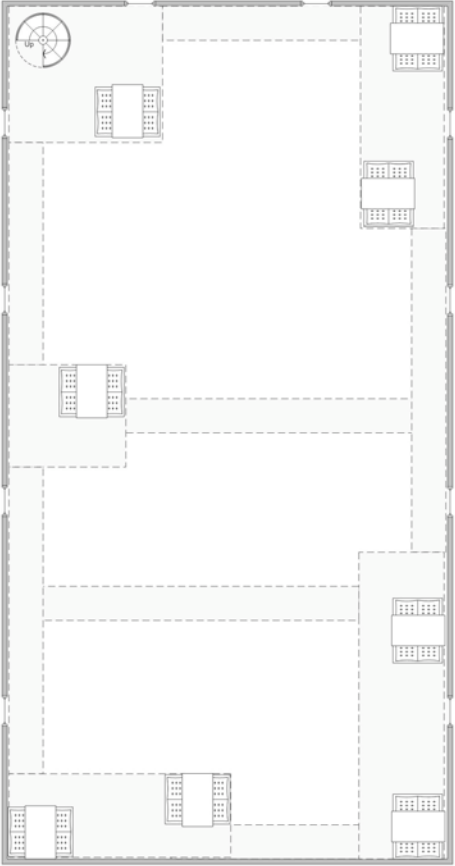

- 1-Splatter Bar
- 2-Meet with Li
- 3-Residence
- 4-Temple
- 5-Seto's
- 6-Jade Emperor
- 7-Cheesman Park

Basement

Splatter Bar

Ground Floor

Lower Catwalks

Upper Catwalks

Believed area for meet

*The Society for the Freedom of Information
Presents*

<--End File-->

Ground Floor

Second Floor

Wuxing Temple

Stairs to Sub Basement

Pantry

Prep Stations

Fridge/
Freezer

Large Party
Booth

Stairs to
Second Level

Stairs to
Second Level

Hostess

Waiting Area

Waiting Area

Sunken Dining

Meet Location with Irina