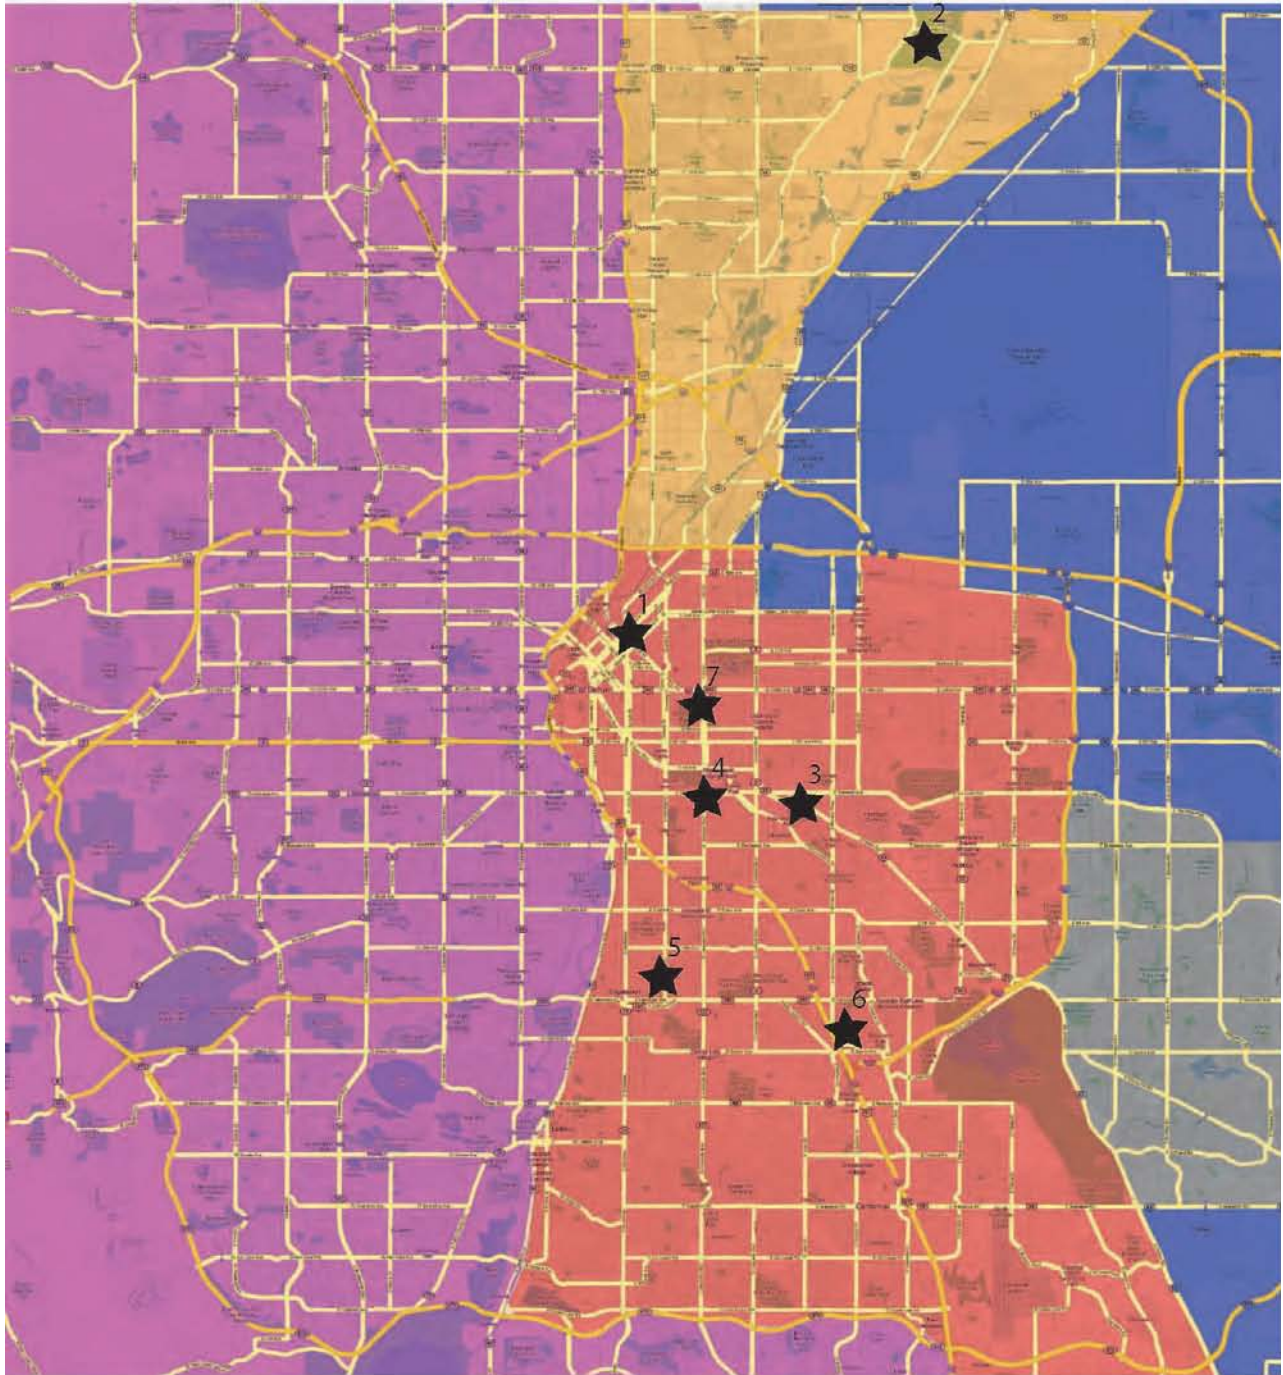

SHADOWRUN Missions

Take-Out Service **Player Handouts**

Take-Out Service is an adventure for the *Shadowrun* game system and the *Shadowrun Missions* campaign setting. It may be used for players and characters of all experience levels. For use with *Shadowrun, Fourth Edition*™

- 1-Splatter Bar
- 2-Meet with Li
- 3-Residence
- 4-Temple
- 5-Seto's
- 6-Jade Emperor
- 7-Cheesman Park

Basement

Splatter Bar

Ground Floor

Lower Catwalks

Upper Catwalks

Believed area for meet

*The Society for the Freedom of Information
Presents*

<--17 MPs Deleted-->

Itinerary of Affairs

2330—0900	at Peng Residence
0900	Depart Residence
0930—1730	Temple of Inner Light (Lunch to be catered)
1730	Leave Temple of Inner Light
1745—1930	Dinner at Seto's
1930	Leave Seto's
2000—2345	Entertainment at Jade Emperor
2345	Leave Jade Emperor
0015—0900	Residence