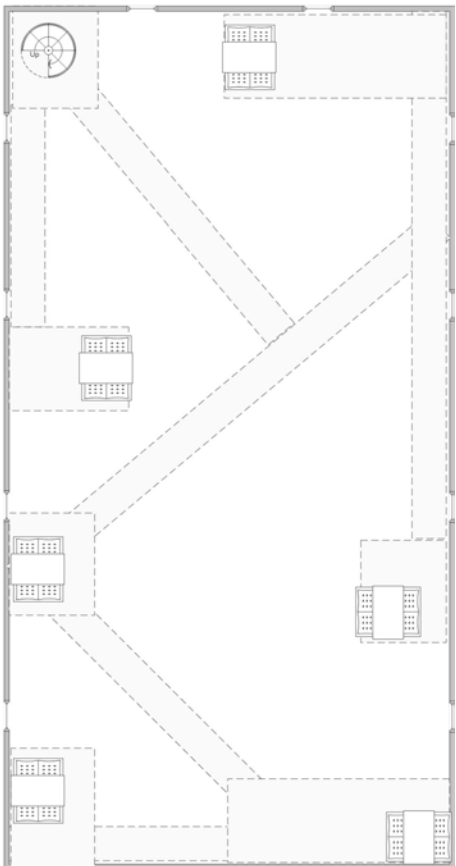

- 1-Splatter Bar
- 2-Meet with Li
- 3-Residence
- 4-Temple
- 5-Seto's
- 6-Jade Emperor
- 7-Cheesman Park

Basement

Splatter Bar

Ground Floor

Lower Catwalks

Upper Catwalks

Believed area for meet

*The Society for the Freedom of Information
Presents*

<--End File-->

Ground Floor

Second Floor

Wuxing Temple

Stairs to Sub Basement

Pantry

Prep Stations

Fridge/
Freezer

Large Party
Booth

Stairs to
Second Level

Stairs to
Second Level

Hostess

Waiting Area

Waiting Area

Sunken Dining

Meet Location with Irina