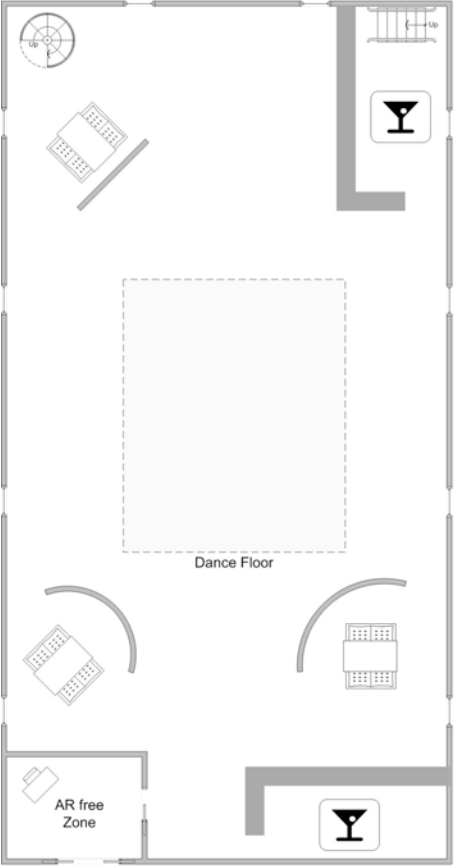

- 1-Splatter Bar
- 2-Meet with Li
- 3-Residence
- 4-Temple
- 5-Seto's
- 6-Jade Emperor
- 7-Cheesman Park

Basement

Splatter Bar

Ground Floor

Lower Catwalks

Upper Catwalks

Believed area for meet

*The Society for the Freedom of Information
Presents*

<--End File-->

Ground Floor

Second Floor

Wuxing Temple

Stairs to Sub Basement

Pantry

Prep Stations

Fridge/
Freezer

Cooking Stations

Prep Stations

Entrance to Kitchen

Stairs to
Second Level

Stairs to
Second Level

Large Party
Booth

Large Party
Booth

Large Party
Booth

Large Party
Booth

Stairs to
Second Level

Stairs to
Second Level

Hostess

Waiting Area

Waiting Area

Sunken Dining

Meet Location with Irina