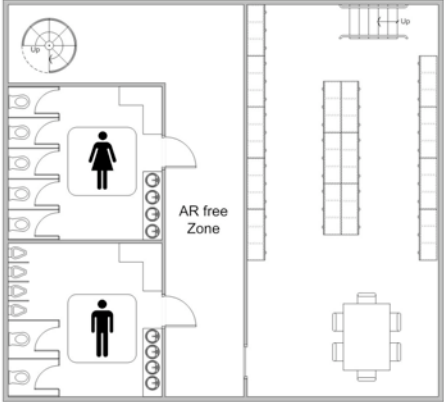

- 1-Splatter Bar
- 2-Meet with Li
- 3-Residence
- 4-Temple
- 5-Seto's
- 6-Jade Emperor
- 7-Cheesman Park

Basement

Splatter Bar

Ground Floor

Lower Catwalks

Upper Catwalks

Believed area for meet

*The Society for the Freedom of Information
Presents*

Cooking Stations

Prep Stations

Entrance to Kitchen

Stairs to
Second Level

Stairs to
Second Level

Large Party
Booth

Large Party
Booth

Large Party
Booth

Large Party
Booth

Stairs to
Second Level

Stairs to
Second Level

Hostess

Waiting Area

Waiting Area

Sunken Dining

Meet Location with Irina