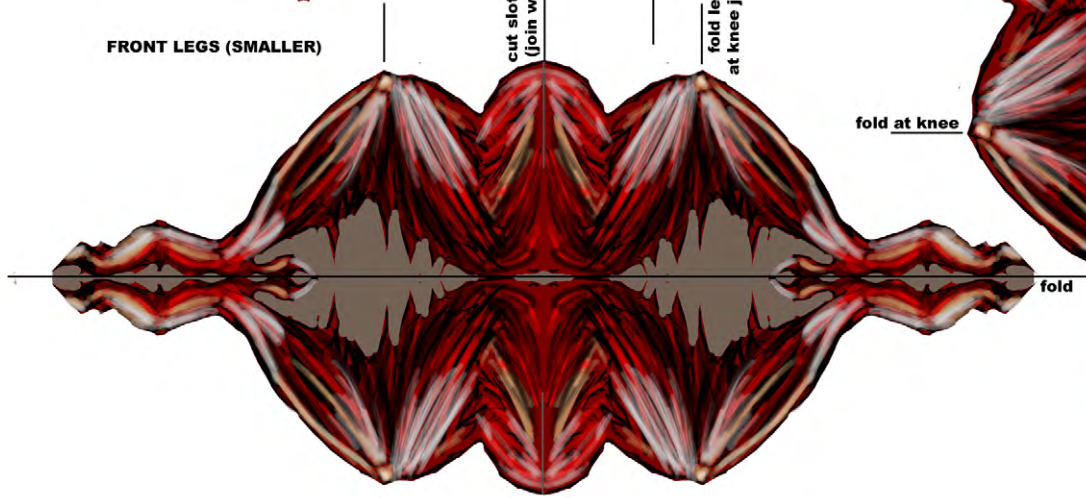

SKULL

ASSEMBLED (PART 1)

RIB CAGE

optional: roll "rib" portions, then attach tabs on main body

REAR LEGS

cut slot

fold at knee

fold

FRONT LEGS (SMALLER)

cut slots on legs (join with body)

fold legs at knee joints

optional ribs: fold tab, bend "ribs" and glue to sides

ASSEMBLED
(with main body)

WINGS
(top/back)

WINGS
(bottom/front)

slot