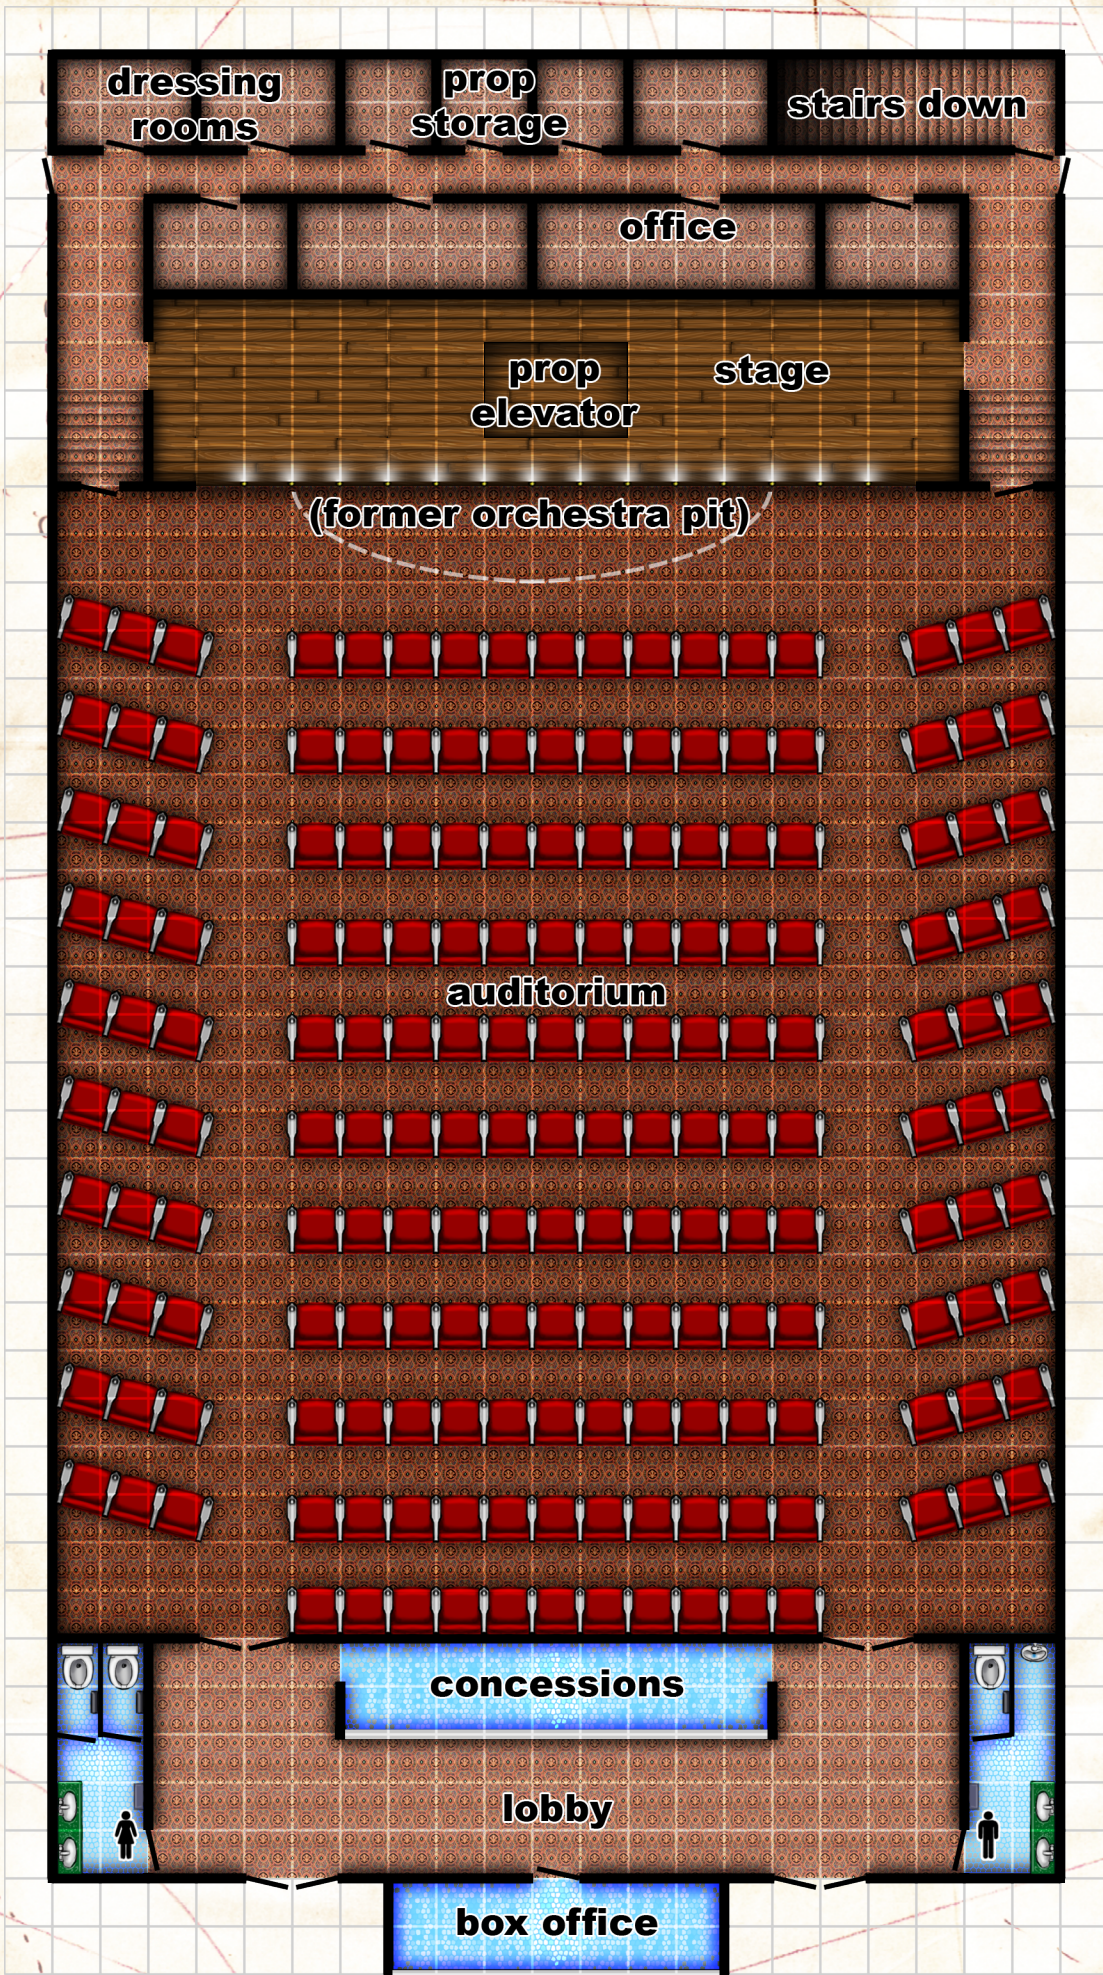

Knight Errant: Return Engagement

Knight Errant: Return Engagement