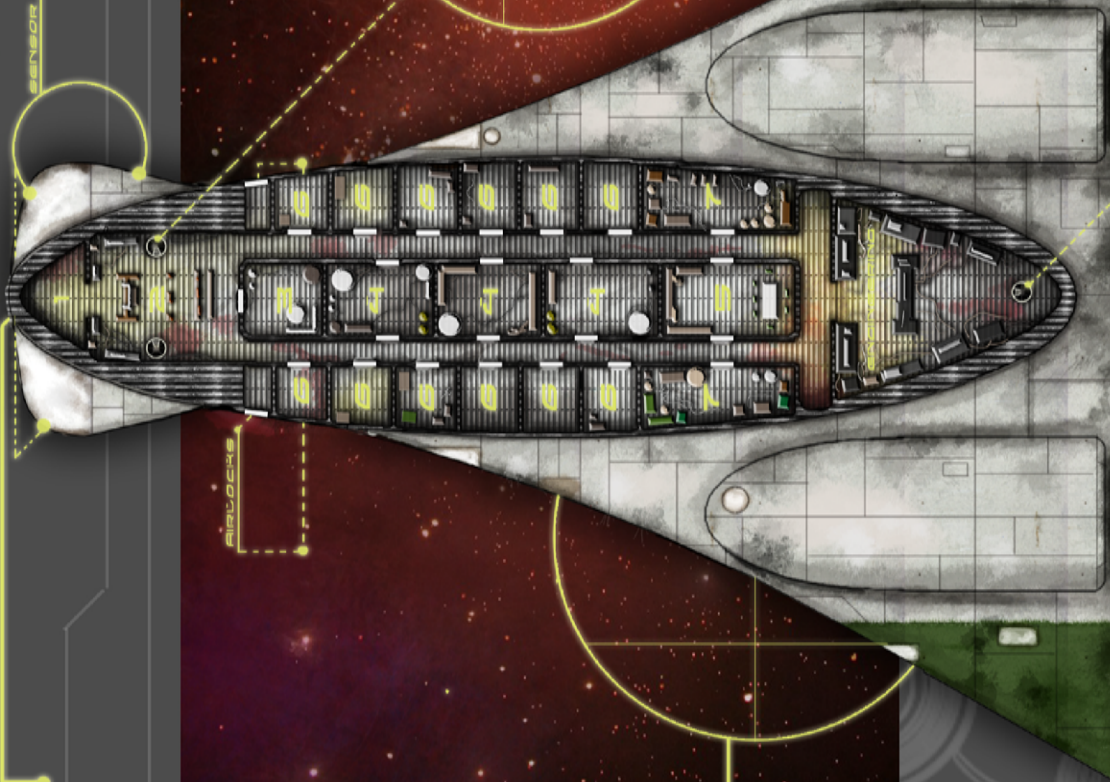

## U.S.S. KAINE

SENSOR ARRAY

### LEGEND

- 1. SENSOR MONITORING STATION
- 2. BRIEFING AREA/READY ROOM
- 3. CAPTAIN'S QUARTERS
- 4. CAB
- 5. GALLEY
- 6. INDIVIDUAL CREW QUARTERS
- 7. SHIP'S STORES

THE BRIDGE

ENGINE ROOM

CREW QUARTERS

DECK ENGINE 10