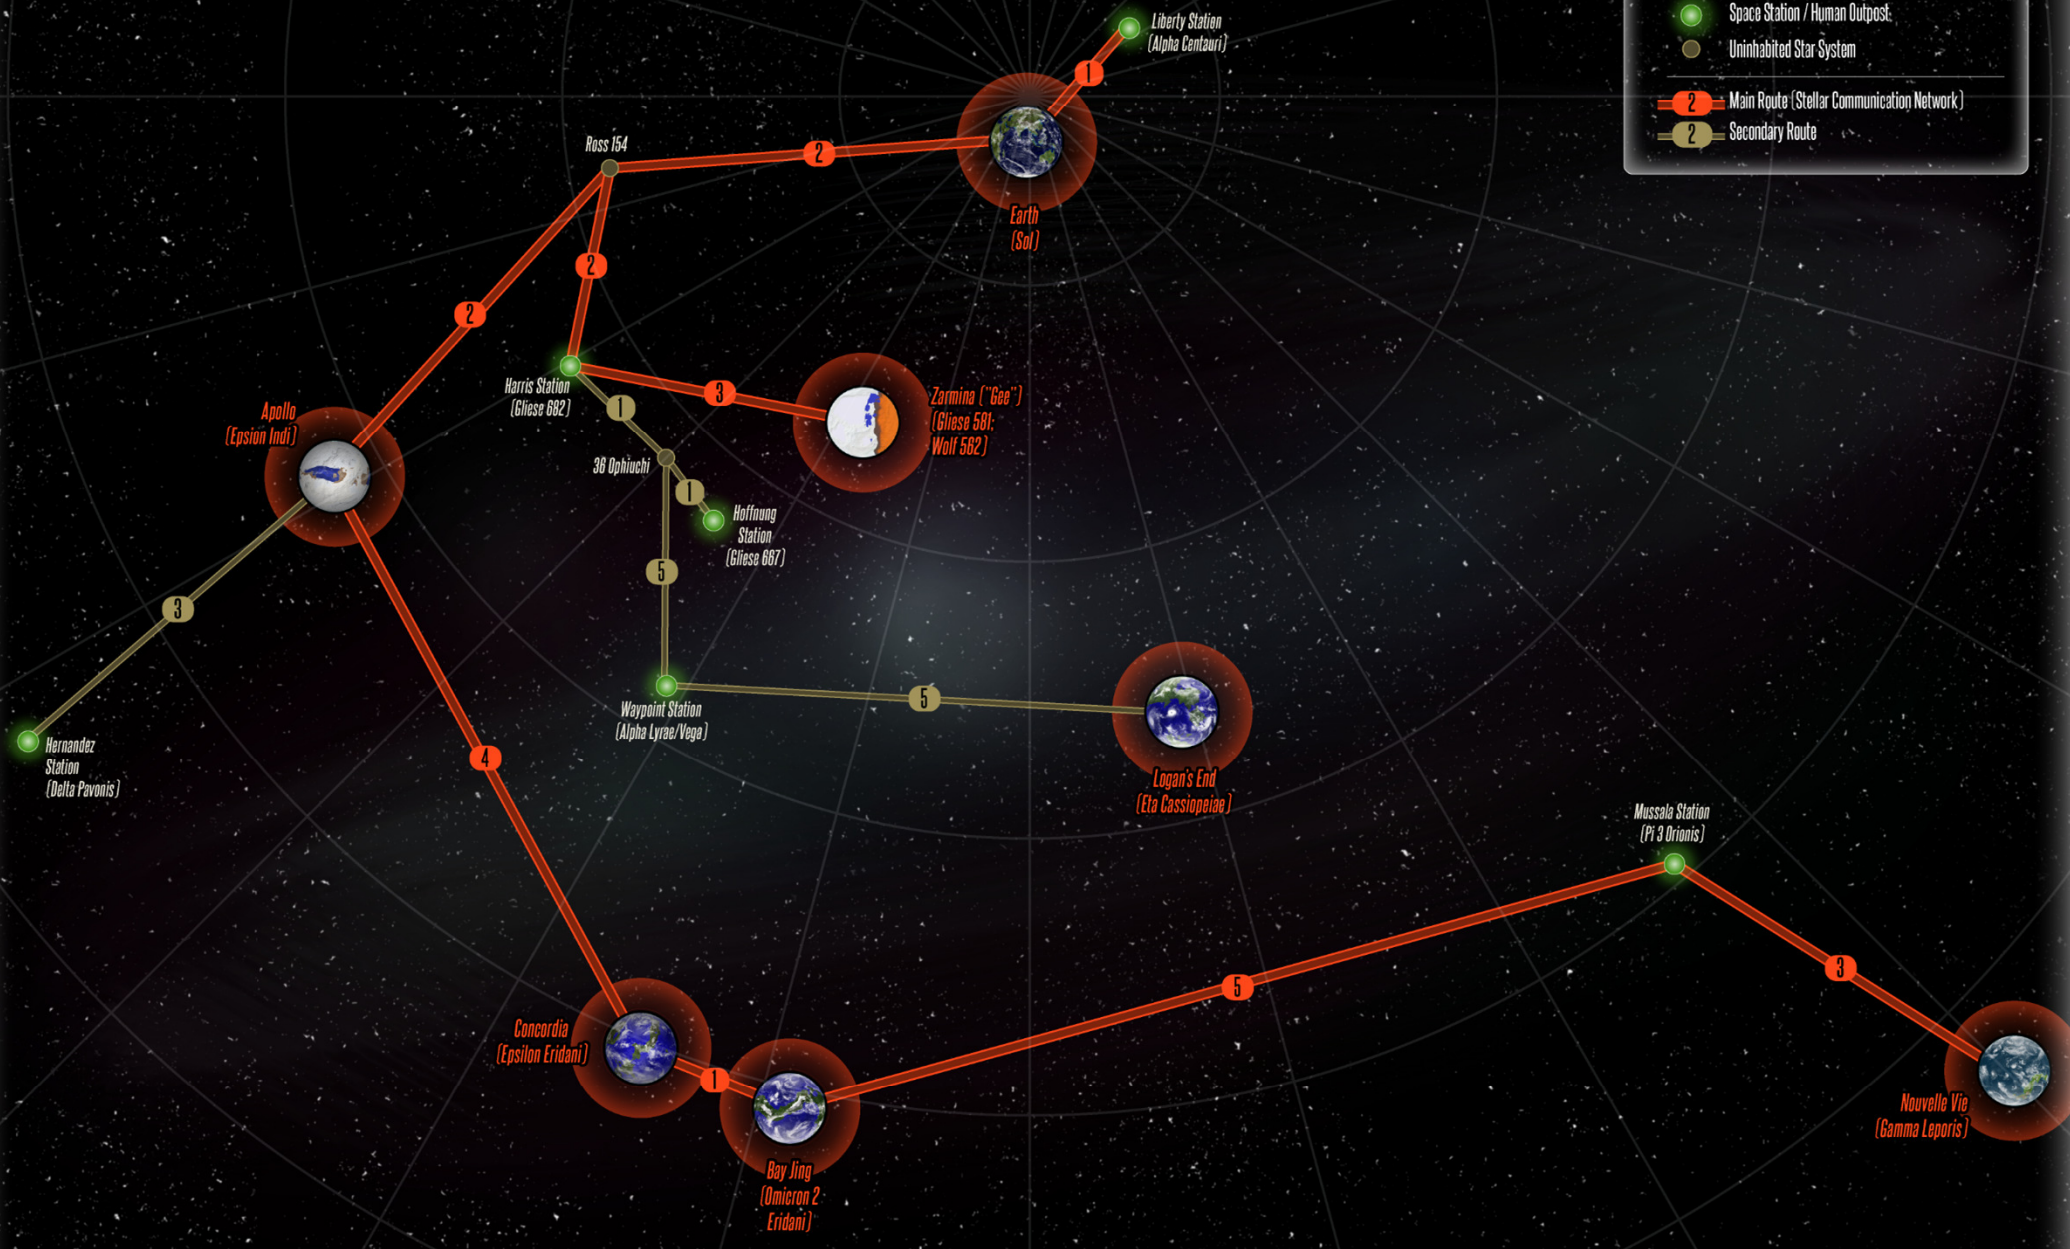

LEGEND

-  Settled Star System
-  Space Station / Human Outpost
-  Uninhabited Star System
-  Main Route (Stellar Communication Network)
-  Secondary Route

SEVEN WORLDS