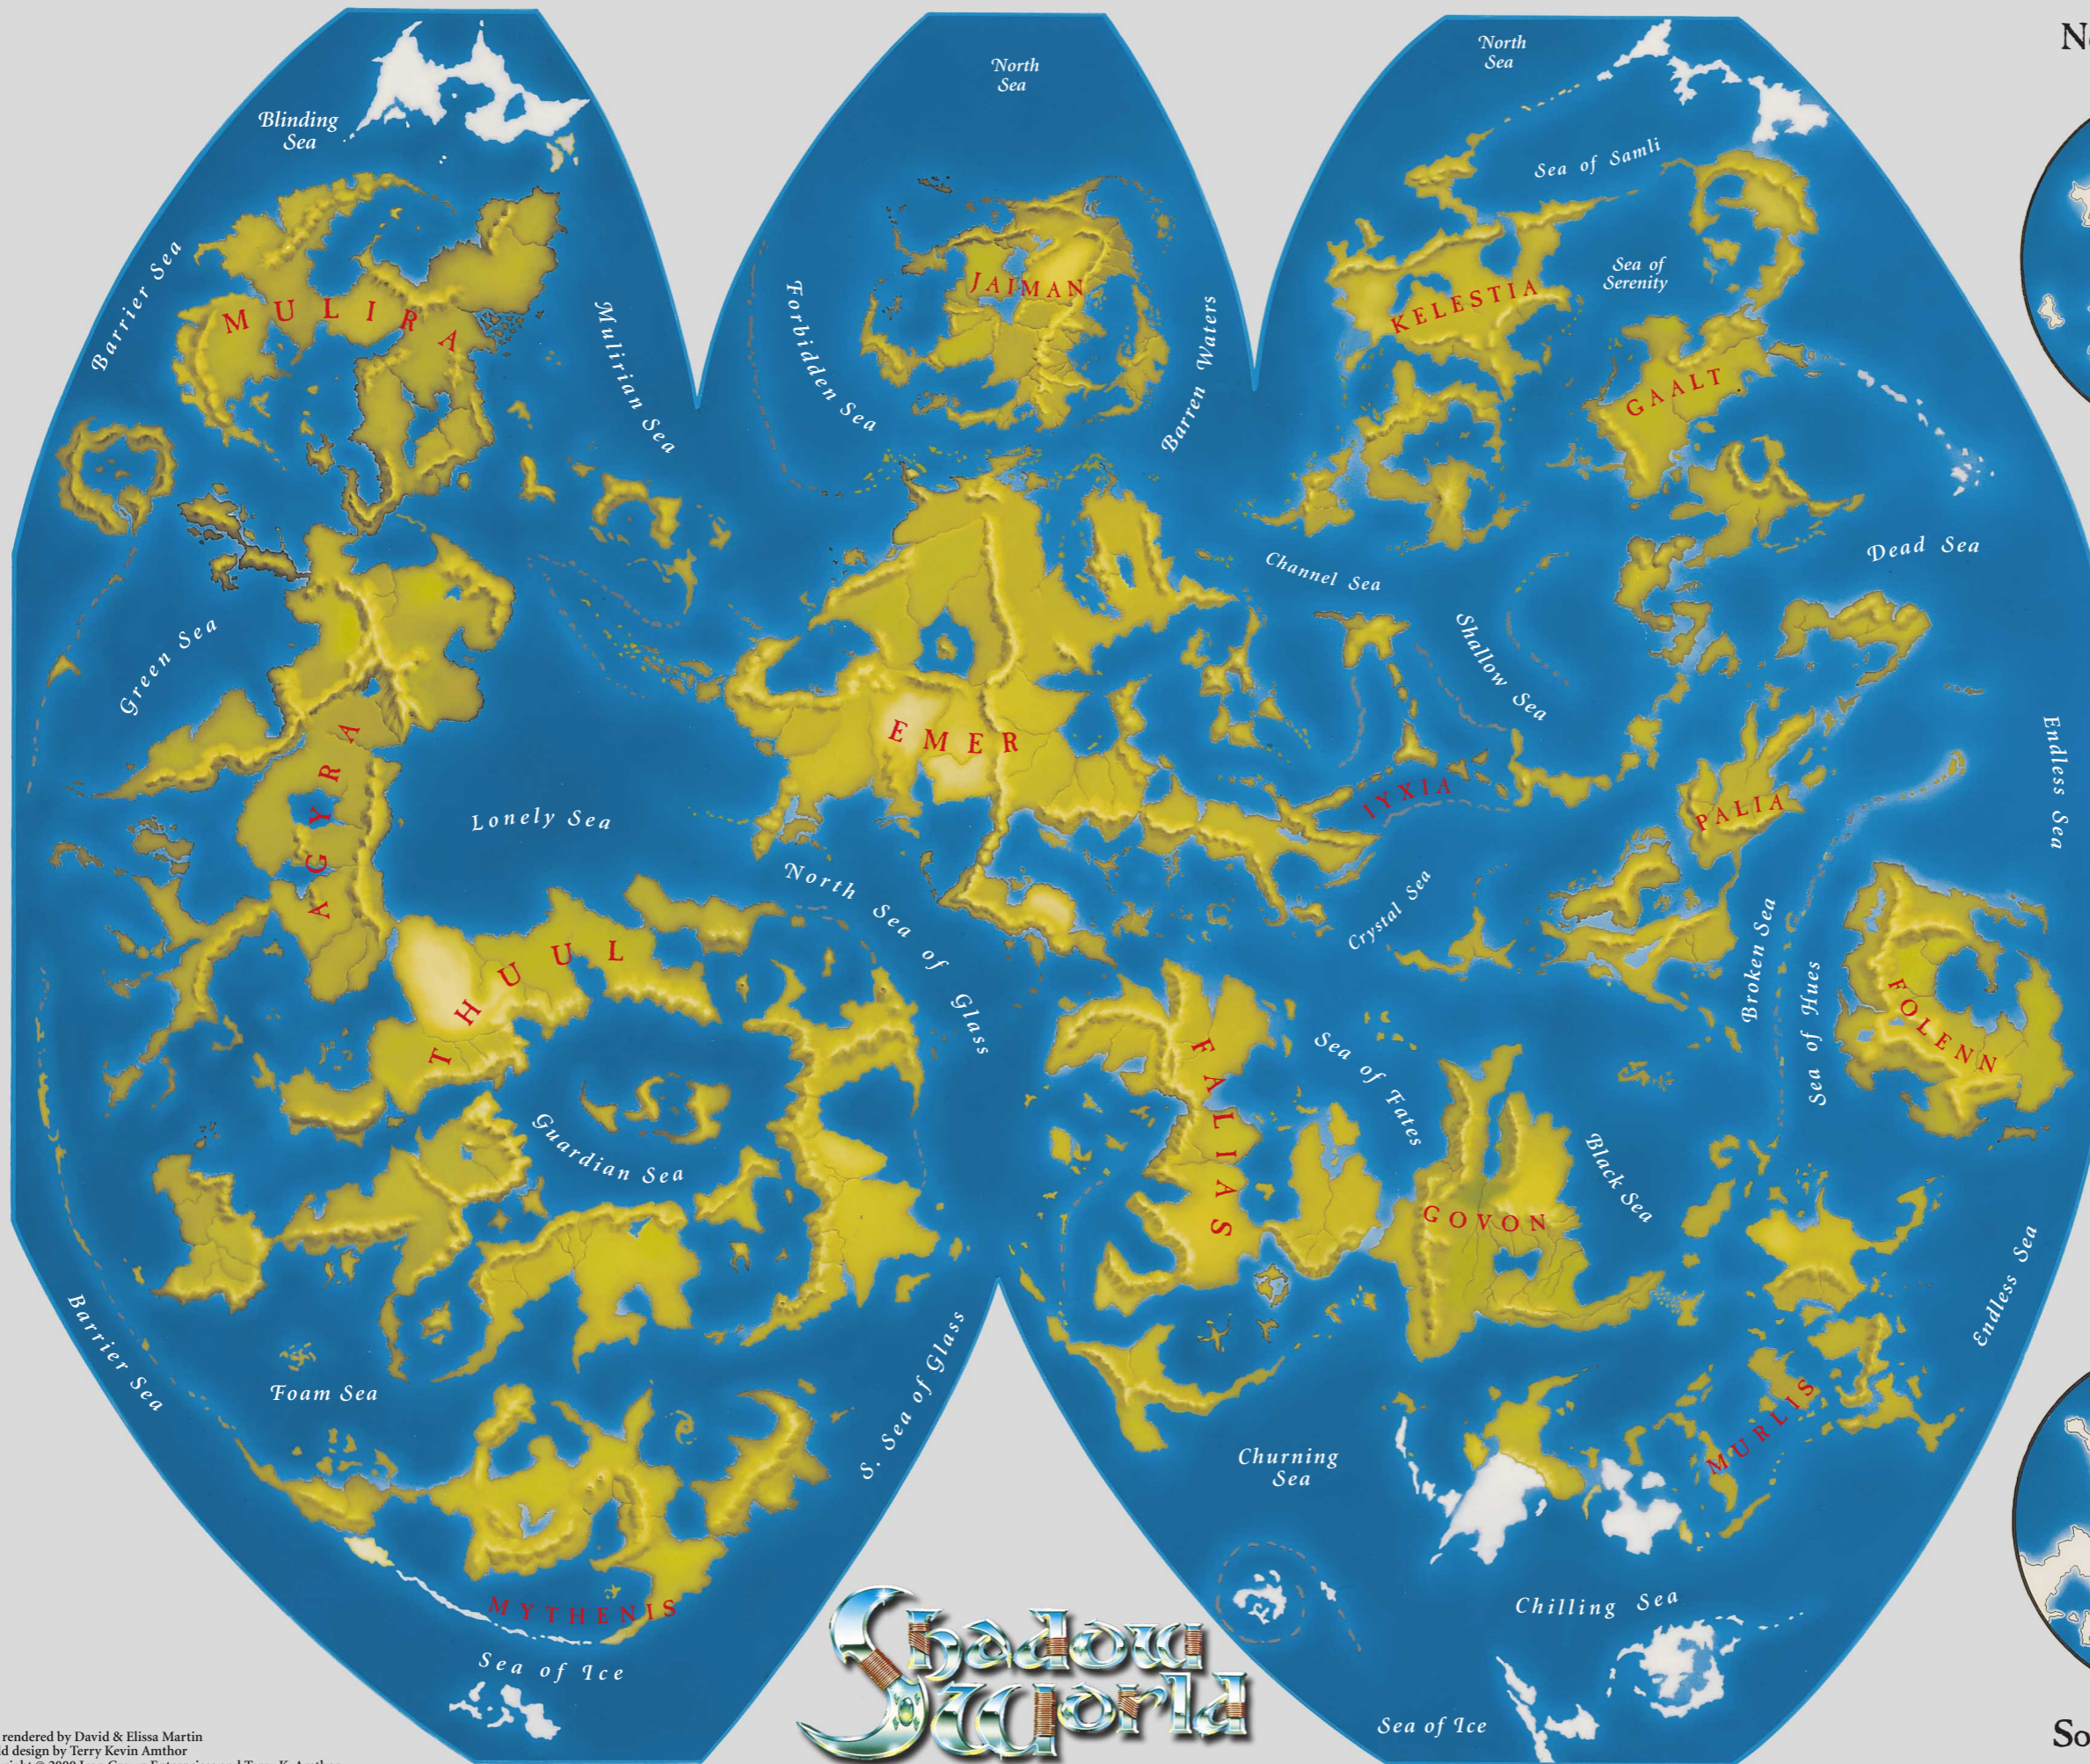

North Polar Region

Western Hemisphere

Kulthea

- Cool Fertile
- Warm Fertile
- Temperate Fertile
- Desert
- Plain/Semi-arid
- Mixed
- Coast/River
- Mountain/Volcano
- Frozen/Glacier
- Islands, Reefs, Atolls
- Tundra

South Polar Region

Map rendered by David & Elissa Martin
World design by Terry Kevin Amthor
Copyright © 2000 Iron Crown Enterprises and Terry K. Amthor
Shadow World® is a trademark of Iron Crown Enterprises