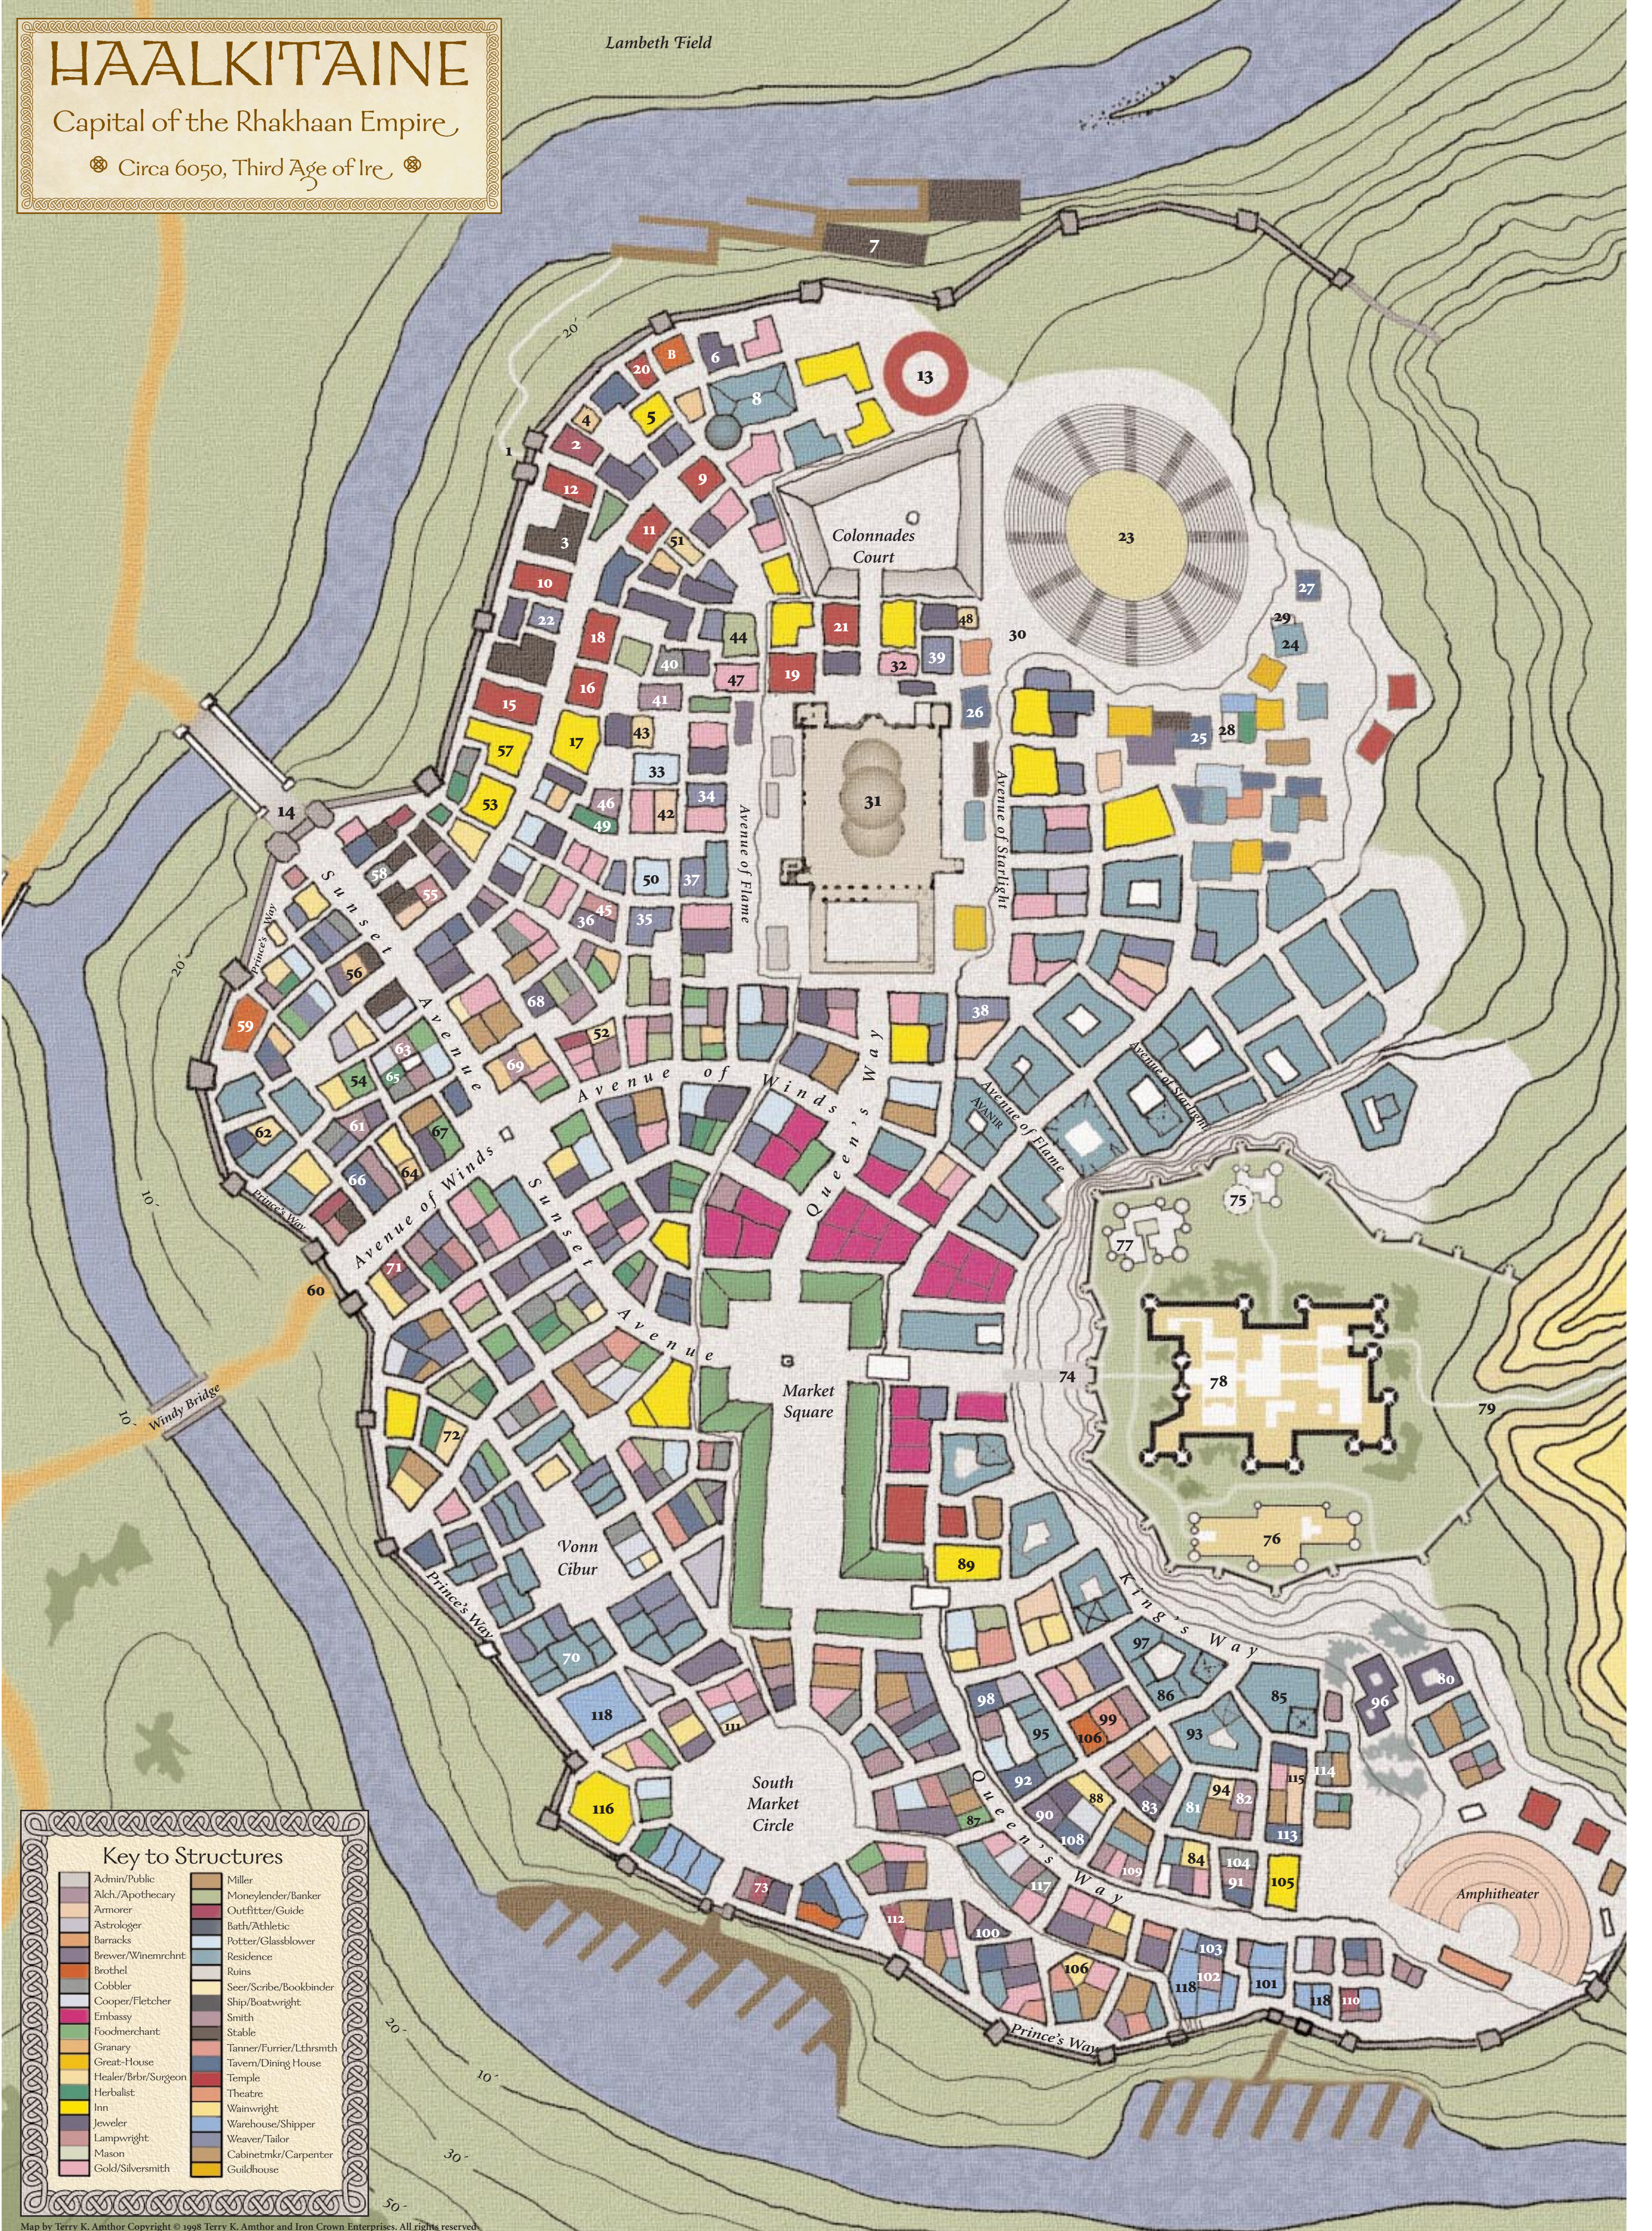

HAALKITAINE

Capital of the Rhakhaan Empire

⊗ Circa 6050, Third Age of Ire ⊗

Lambeth Field

Key to Structures

Admin/Public	Miller
Alch/Apothecary	Moneylender/Banker
Armorer	Outfitter/Guide
Astrologer	Bath/Athletic
Barracks	Potter/Glassblower
Brewer/Winemright	Residence
Brothel	Ruins
Cobbler	Seer/Scribe/Bookbinder
Cooper/Fletcher	Ship/Boatwright
Embassy	Smith
Foodmerchant	Stable
Granary	Tanner/Furrier/Lthrsmt
Great-House	Tavern/Dining House
Healer/Brbr/Surgeon	Temple
Herbalist	Theatre
Inn	Wainwright
Jeweler	Warehouse/Shipper
Lampwright	Weaver/Tailor
Mason	Cabinetmkr/Carpenter
Gold/Silversmith	Guildhouse