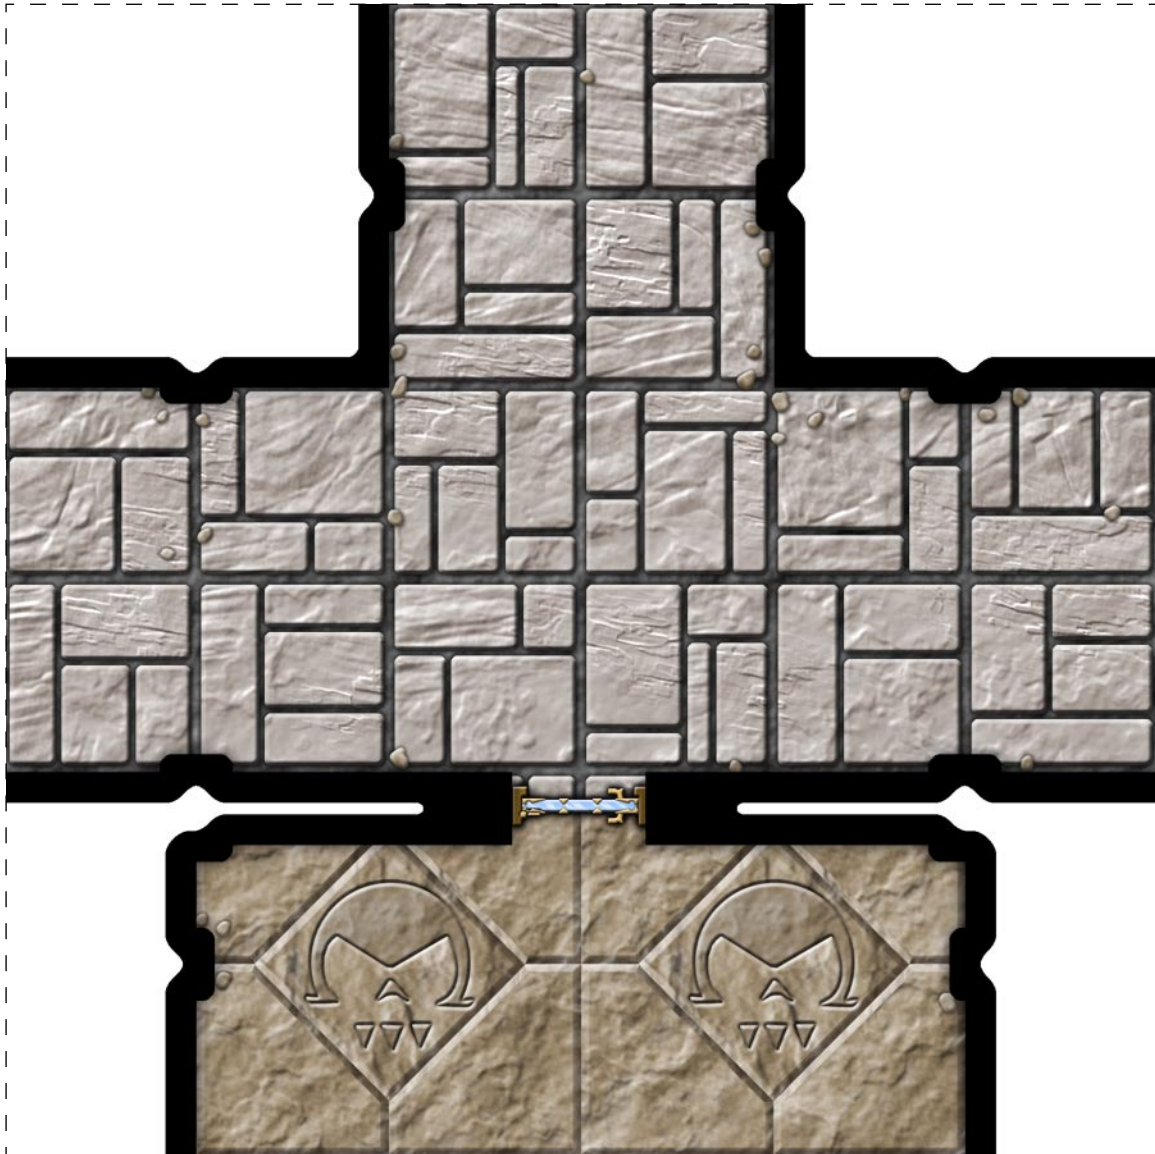

Ptolus e-Adventure Tiles: Ghul's Labyrinth I

PGL139