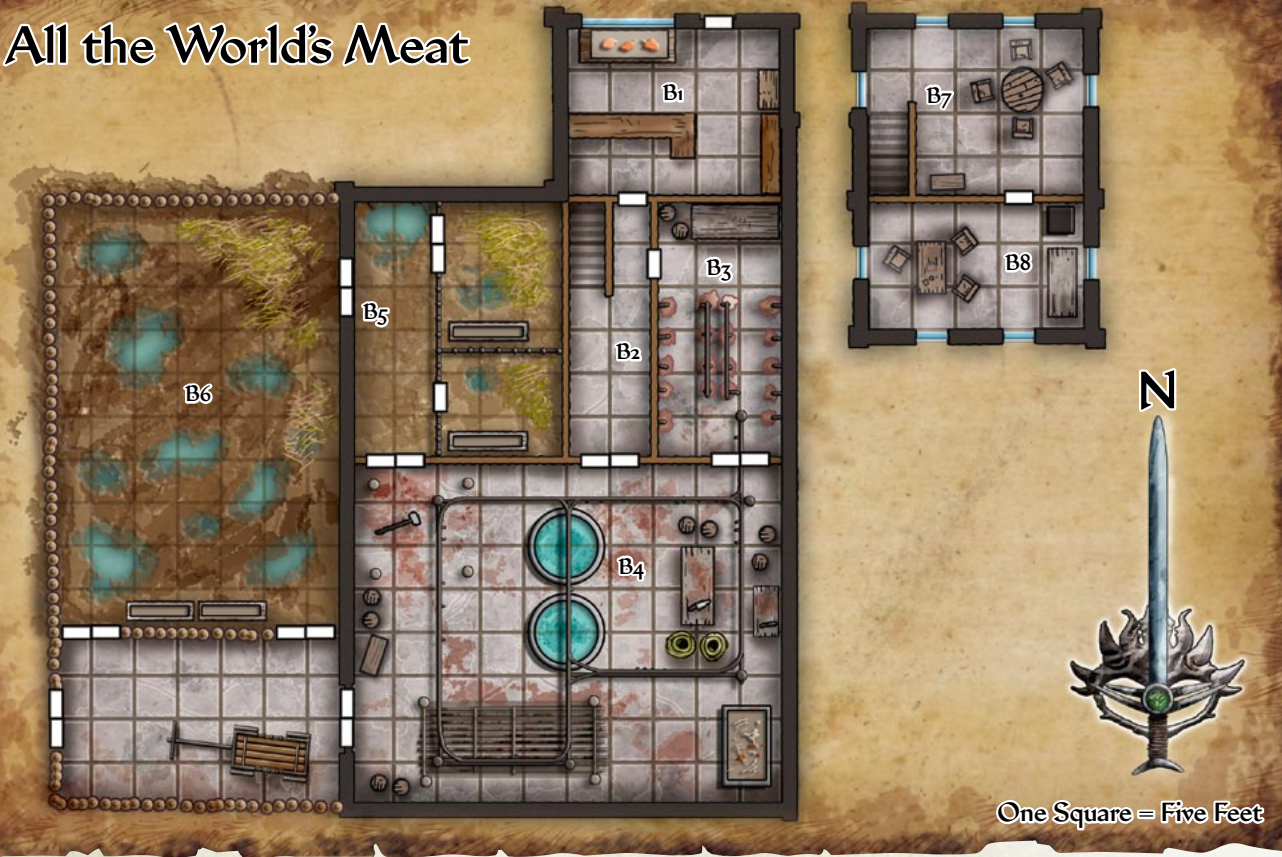

All the World's Meat