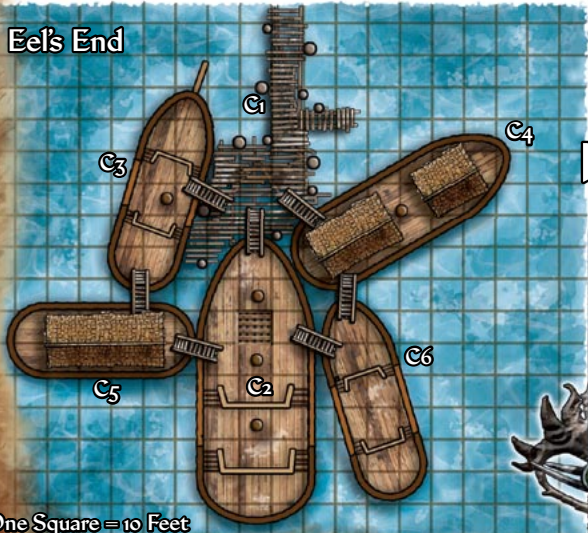

### Eel's End Aft Deck

One Square = 5 Feet

### Eel's End Lower Deck

### Eel's End Bilge

One Square = 5 Feet

### Eel's End

One Square = 10 Feet