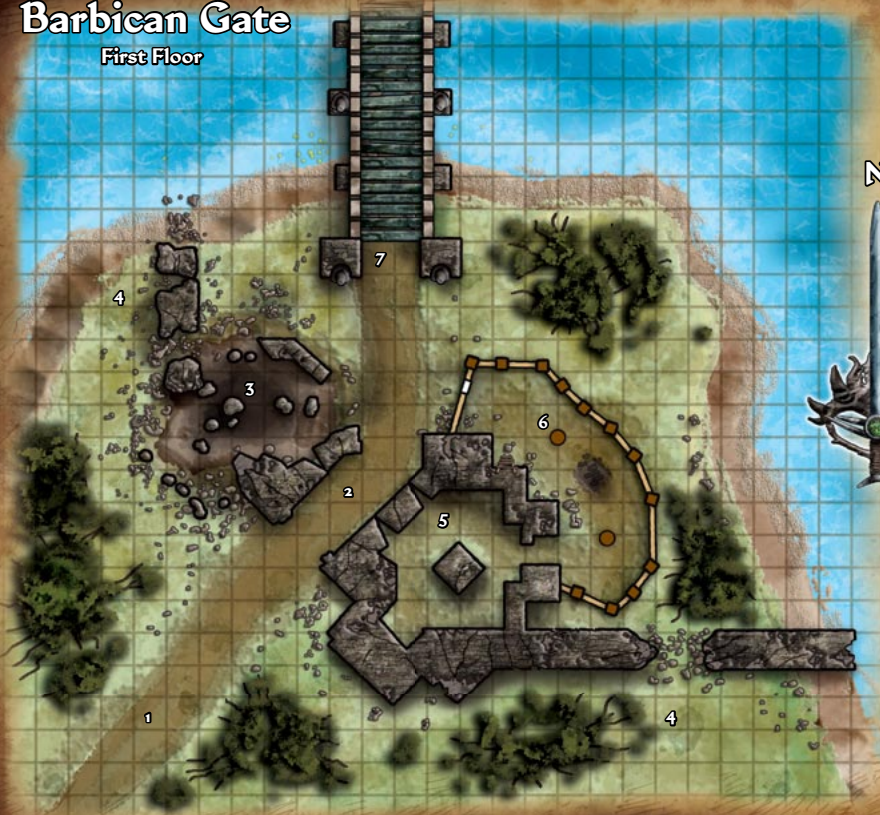

Barbican Gate

First Floor

Second Floor