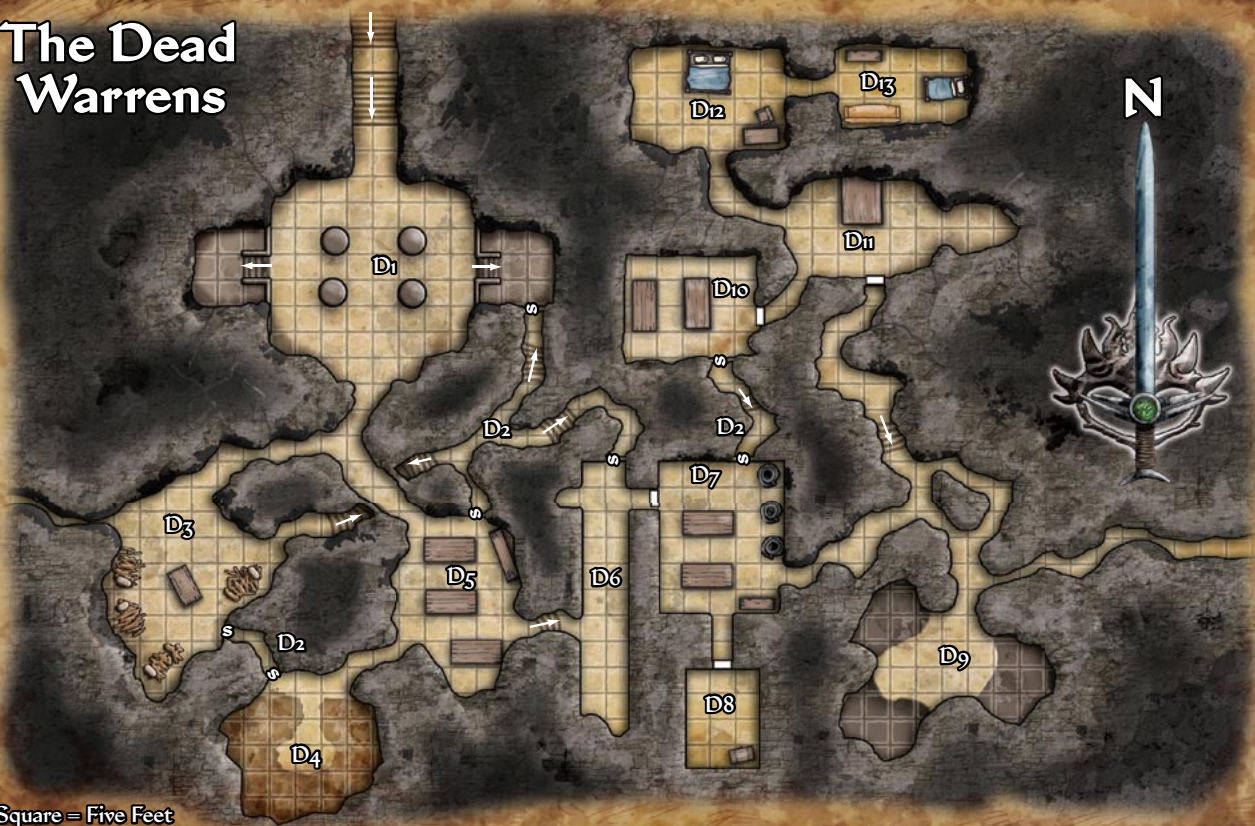

The Dead Warrens

One Square = Five Feet