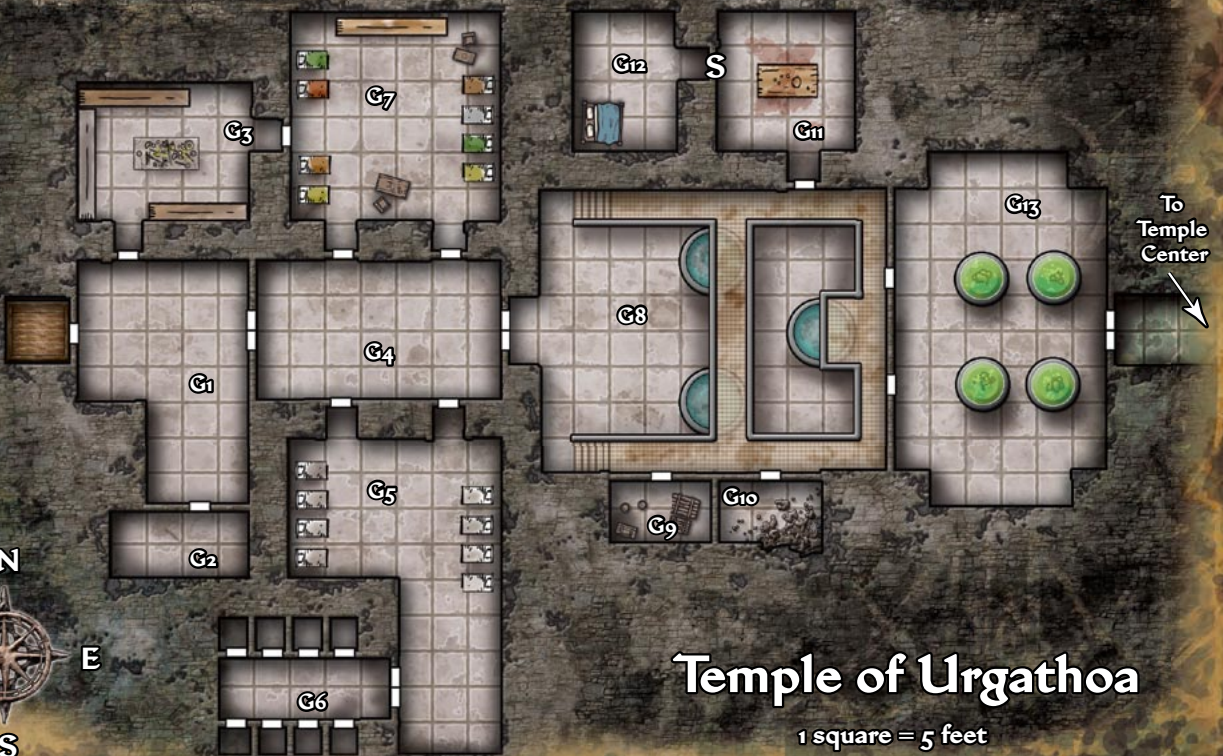

Temple of Urgathoa

1 square = 5 feet