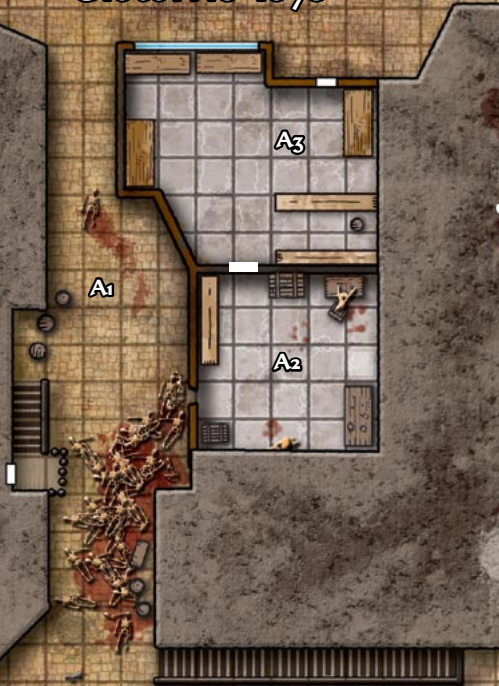

Racker's Alley and Giotorri's Toys