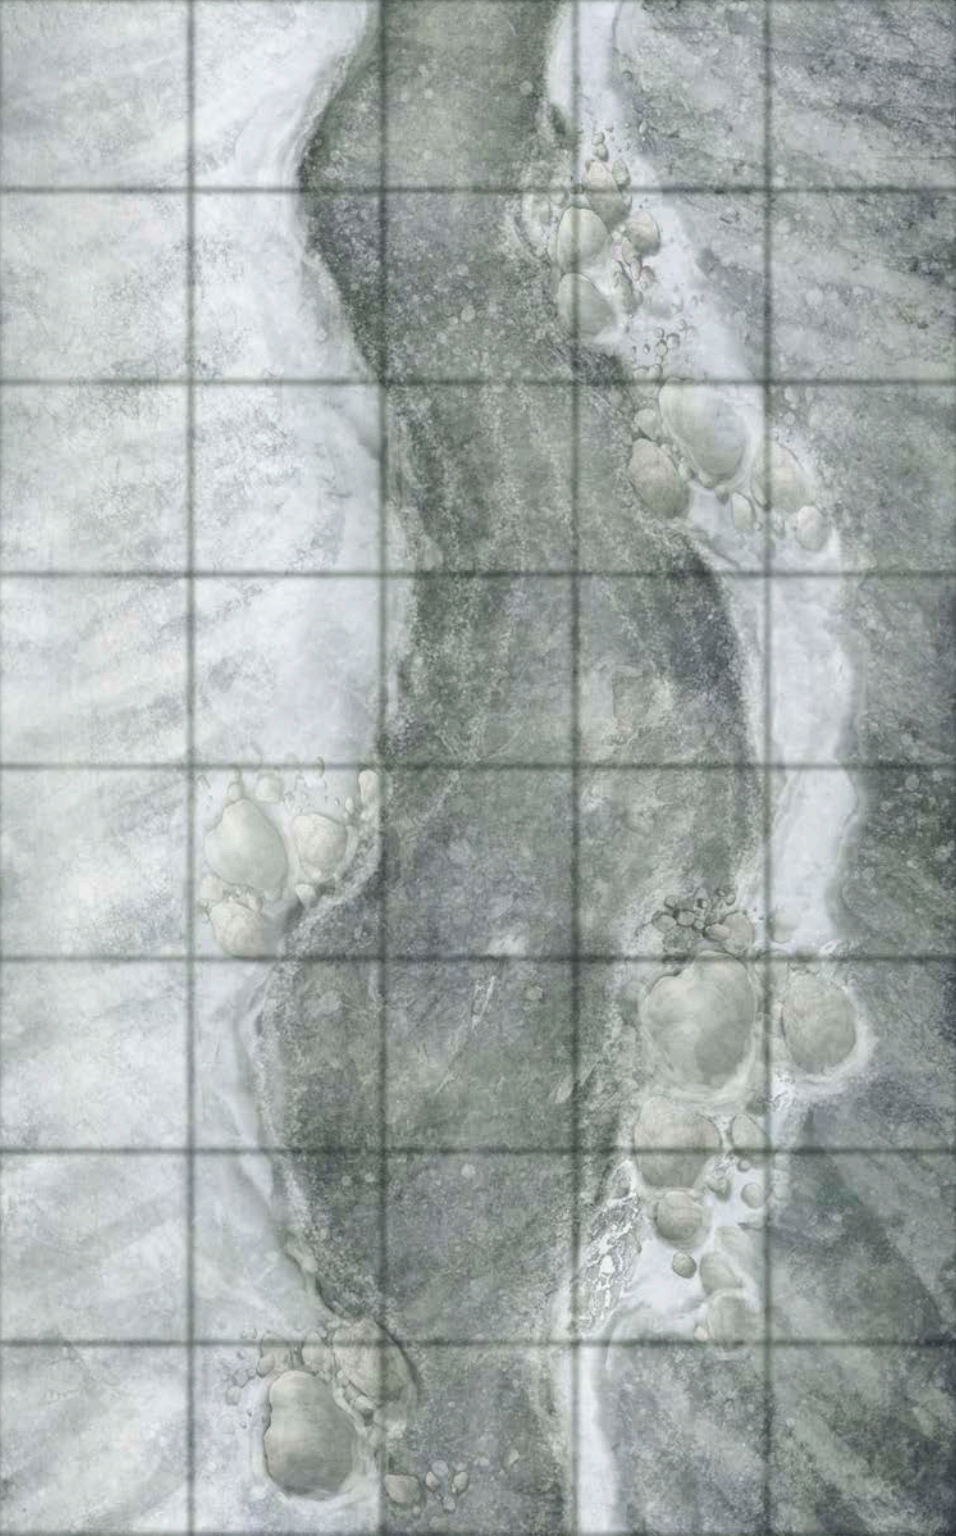

PATHFINDER **MAP PACK**

FROZEN SITES

CONTAINS 18 FULL-COLOR MAP TILES

Wet, Dry, and Permanent Markers Erase from the Tiles

PATHFINDER MAP PACK

WATCH YOUR STEP!

Whether your player characters are hiking at the top of the world or exploring a remote glacier, impatient players don't want to wait for the Game Master to draw the location of the next exciting encounter. This Pathfinder Map Pack provides beautifully illustrated 5" x 8" map tiles that can be used when you need to spring the next yeti attack. Inside, you'll find 18 richly crafted map tiles, with features like:

- Avalanche
- Frozen Lakeshore
- Ice Cave
- Icy Crevasse
- Igloo
- Snow-Covered Forest

Game Masters should always be prepared whenever characters decide to venture into frigid dangers. With *Pathfinder Map Pack: Frozen Sites*, you'll be ready to take your players into a harsh landscape filled with rime-covered dangers!