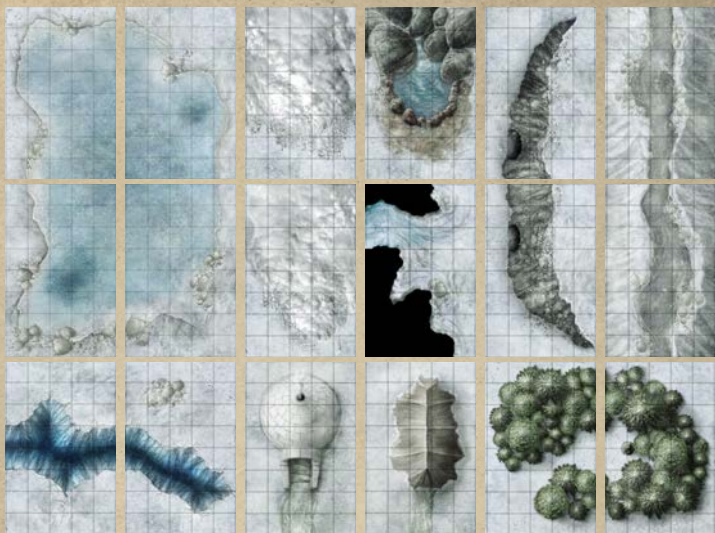

PATHFINDER MAP PACK

WATCH YOUR STEP!

Whether your player characters are hiking at the top of the world or exploring a remote glacier, impatient players don't want to wait for the Game Master to draw the location of the next exciting encounter. This Pathfinder Map Pack provides beautifully illustrated 5" x 8" map tiles that can be used when you need to spring the next yeti attack. Inside, you'll find 18 richly crafted map tiles, with features like:

- Avalanche
- Frozen Lakeshore
- Ice Cave
- Icy Crevasse
- Igloo
- Snow-Covered Forest

Game Masters should always be prepared whenever characters decide to venture into frigid dangers. With *Pathfinder Map Pack: Frozen Sites*, you'll be ready to take your players into a harsh landscape filled with rime-covered dangers!

Paizo Inc.
7120 185th Ave NE, Ste 120, Redmond, WA 98052-0577
Printed in China.

paizo.com/maps

Design by Stephen Radney-MacFarland
Cartography by Jason Engle

ISBN 978-1-64078-001-9 US $14.99

9 781640 780019

PZO4071