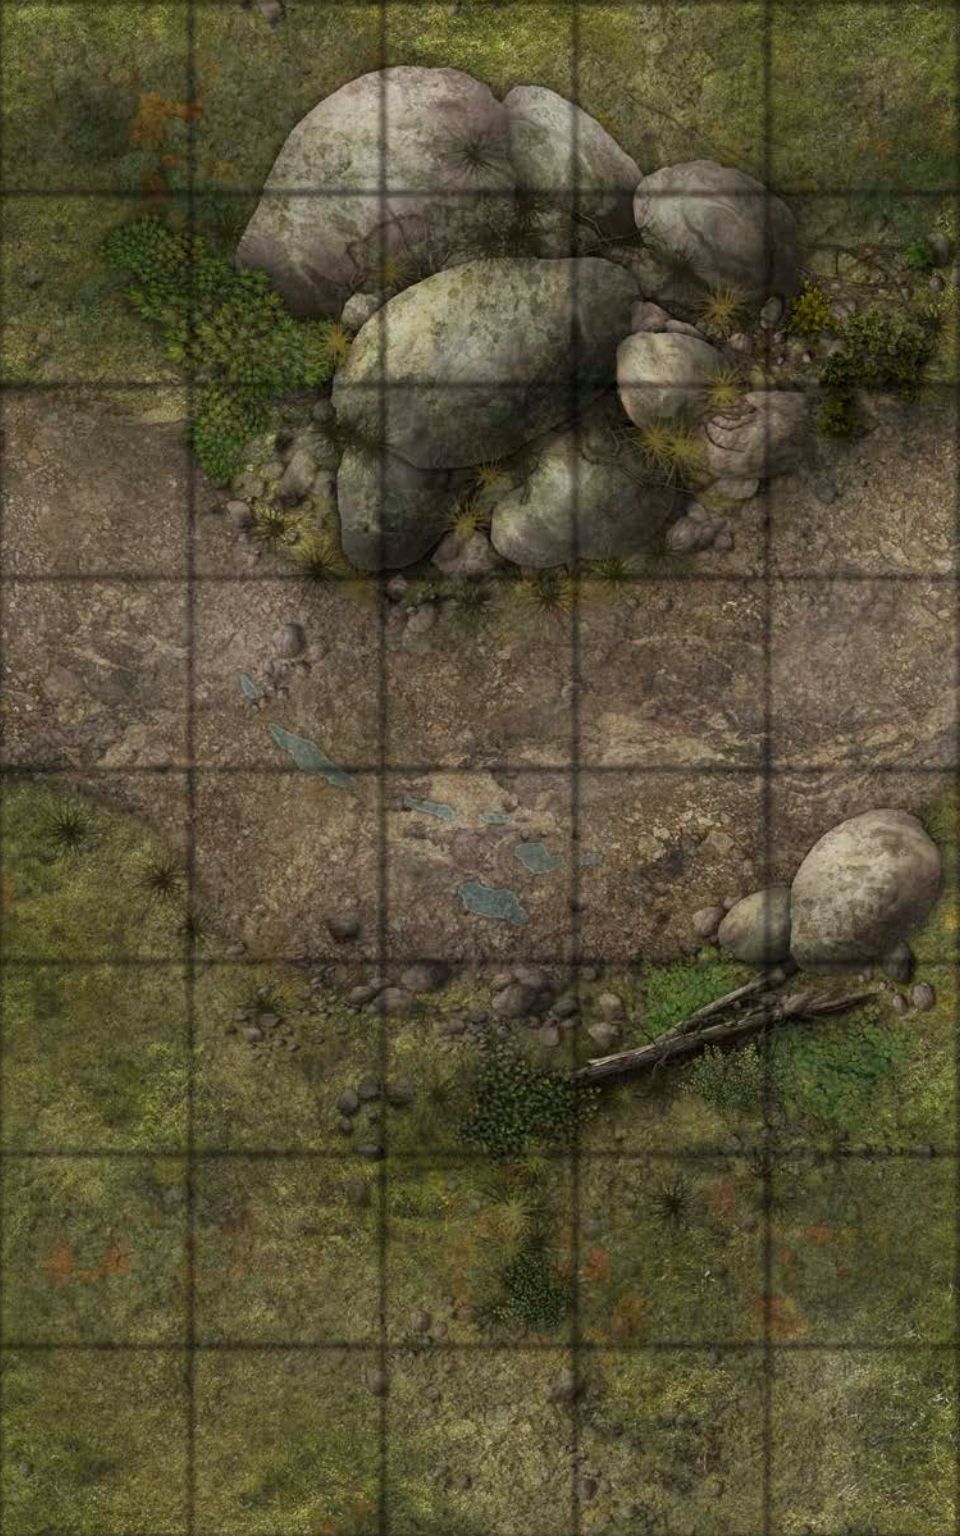

PATHFINDER MAP PACK™

ROAD SYSTEM

CONTAINS 18 FULL-COLOR MAP TILES

Wet, Dry, and Permanent Markers Erase from the Tiles

PATHFINDER MAP PACK

THE ROAD GOES EVER ON AND ON

The archetypal fantasy epic is a journey, and some of the most exciting moments happen on the road. When adventurers meet a demon at a crossroads or ambush an enemy convoy carrying a kidnapped innocent, the Game Master shouldn't have to fill in the highway and clumps of wayside bushes. This Pathfinder Map Pack provides beautifully illustrated 5" x 8" map tiles that can be combined into a variety of roads and intersections. Inside, you'll find 18 richly crafted map tiles, including:

- Roadside Cairn
- Stone Bridge
- Ambush Site
- Wayside Copse
- Crossroads
- Muddy Stretch

Game Masters shouldn't waste their time sketching maps whenever characters set out on a trip. With *Pathfinder Map Pack: Road System*, you'll always have dangers ready as your adventurers make their way into the wide world!