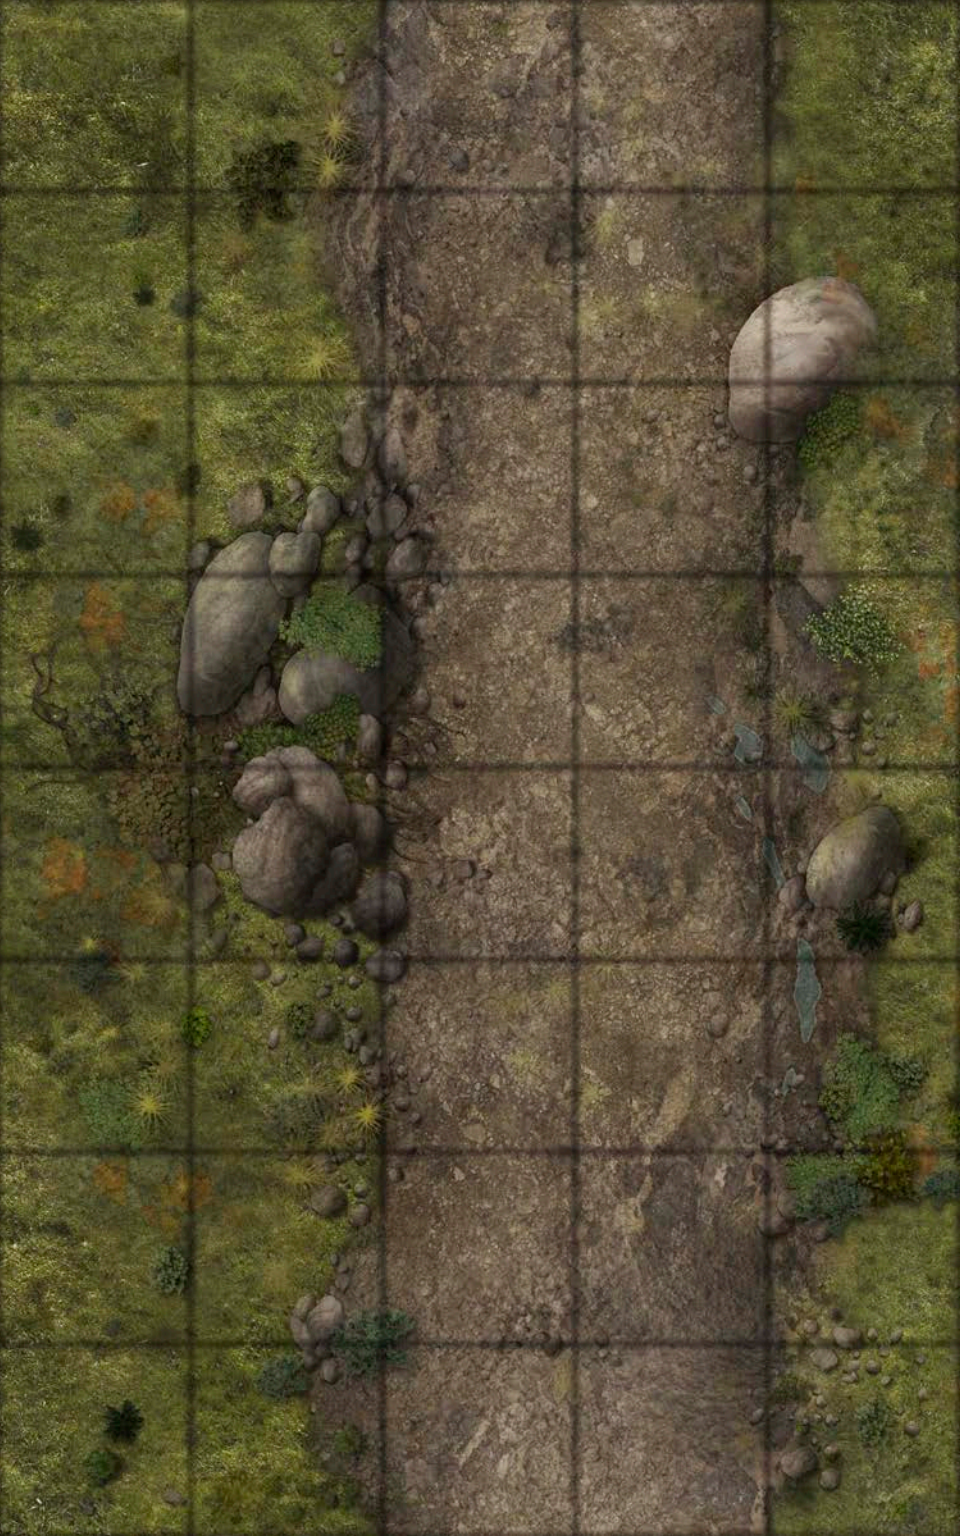

PATHFINDER MAP PACK™

ROAD SYSTEM

CONTAINS 18 FULL-COLOR MAP TILES

Wet, Dry, and Permanent Markers Erase from the Tiles

PATHFINDER MAP PACK

THE ROAD GOES EVER ON AND ON

The archetypal fantasy epic is a journey, and some of the most exciting moments happen on the road. When adventurers meet a demon at a crossroads or ambush an enemy convoy carrying a kidnapped innocent, the Game Master shouldn't have to fill in the highway and clumps of wayside bushes. This Pathfinder Map Pack provides beautifully illustrated 5" x 8" map tiles that can be combined into a variety of roads and intersections. Inside, you'll find 18 richly crafted map tiles, including:

- Roadside Cairn
- Stone Bridge
- Ambush Site
- Wayside Copse
- Crossroads
- Muddy Stretch

Game Masters shouldn't waste their time sketching maps whenever characters set out on a trip. With *Pathfinder Map Pack: Road System*, you'll always have dangers ready as your adventurers make their way into the wide world!