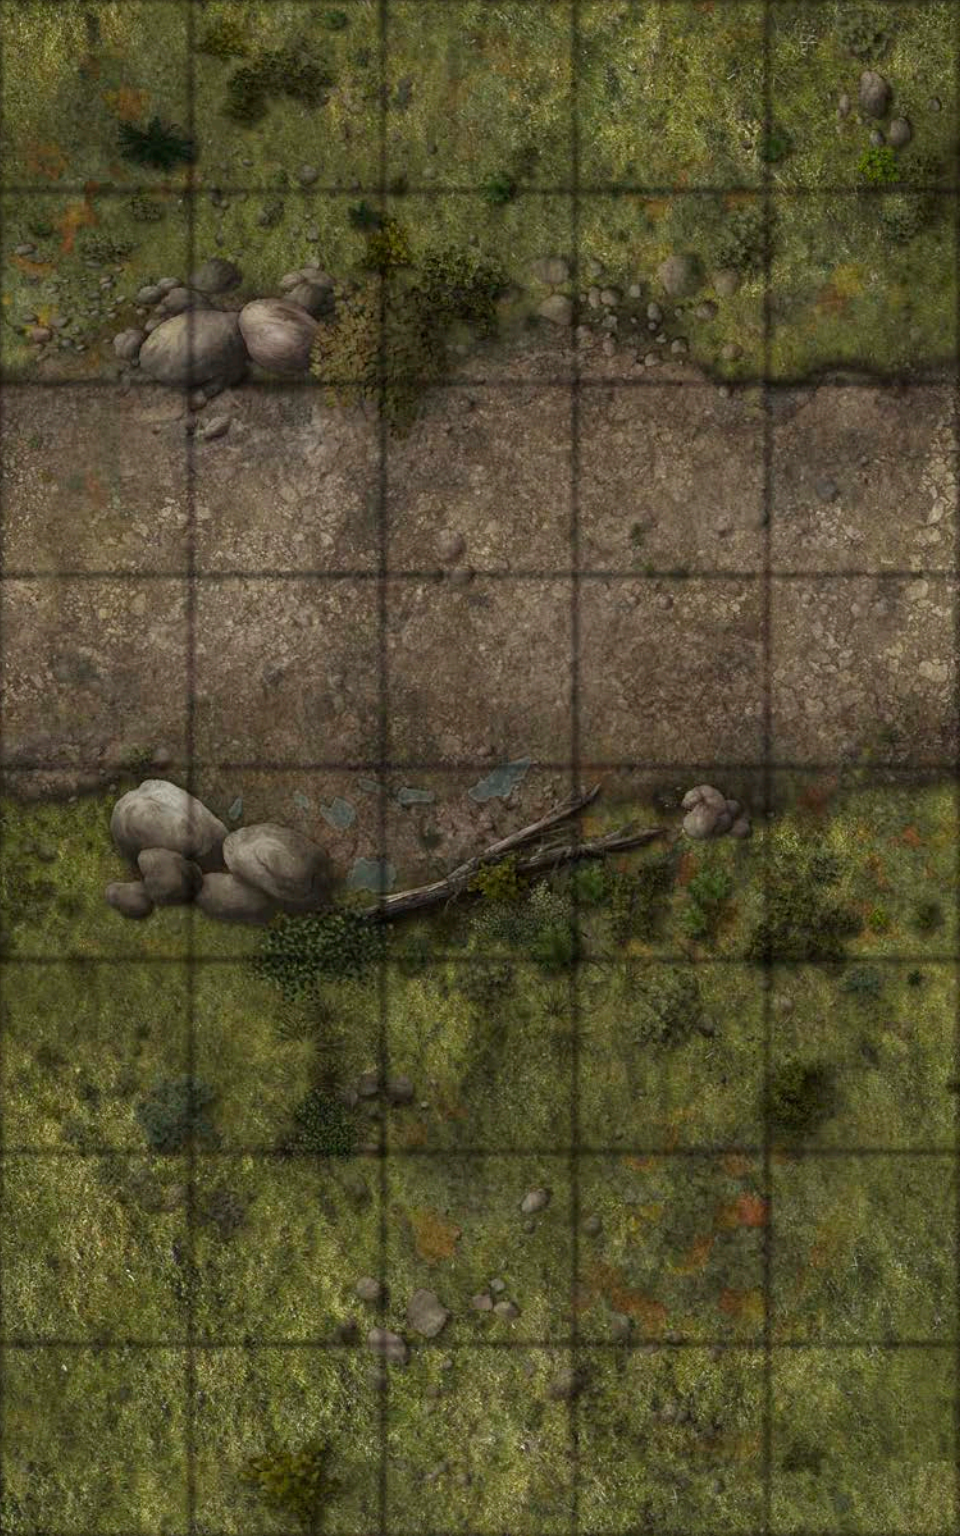

PATHFINDER MAP PACK™

ROAD SYSTEM

CONTAINS 18 FULL-COLOR MAP TILES

Wet, Dry, and Permanent Markers Erase from the Tiles

PATHFINDER MAP PACK

THE ROAD GOES EVER ON AND ON

The archetypal fantasy epic is a journey, and some of the most exciting moments happen on the road. When adventurers meet a demon at a crossroads or ambush an enemy convoy carrying a kidnapped innocent, the Game Master shouldn't have to fill in the highway and clumps of wayside bushes. This Pathfinder Map Pack provides beautifully illustrated 5" x 8" map tiles that can be combined into a variety of roads and intersections. Inside, you'll find 18 richly crafted map tiles, including:

- Roadside Cairn
- Stone Bridge
- Ambush Site
- Wayside Copse
- Crossroads
- Muddy Stretch

Game Masters shouldn't waste their time sketching maps whenever characters set out on a trip. With *Pathfinder Map Pack: Road System*, you'll always have dangers ready as your adventurers make their way into the wide world!