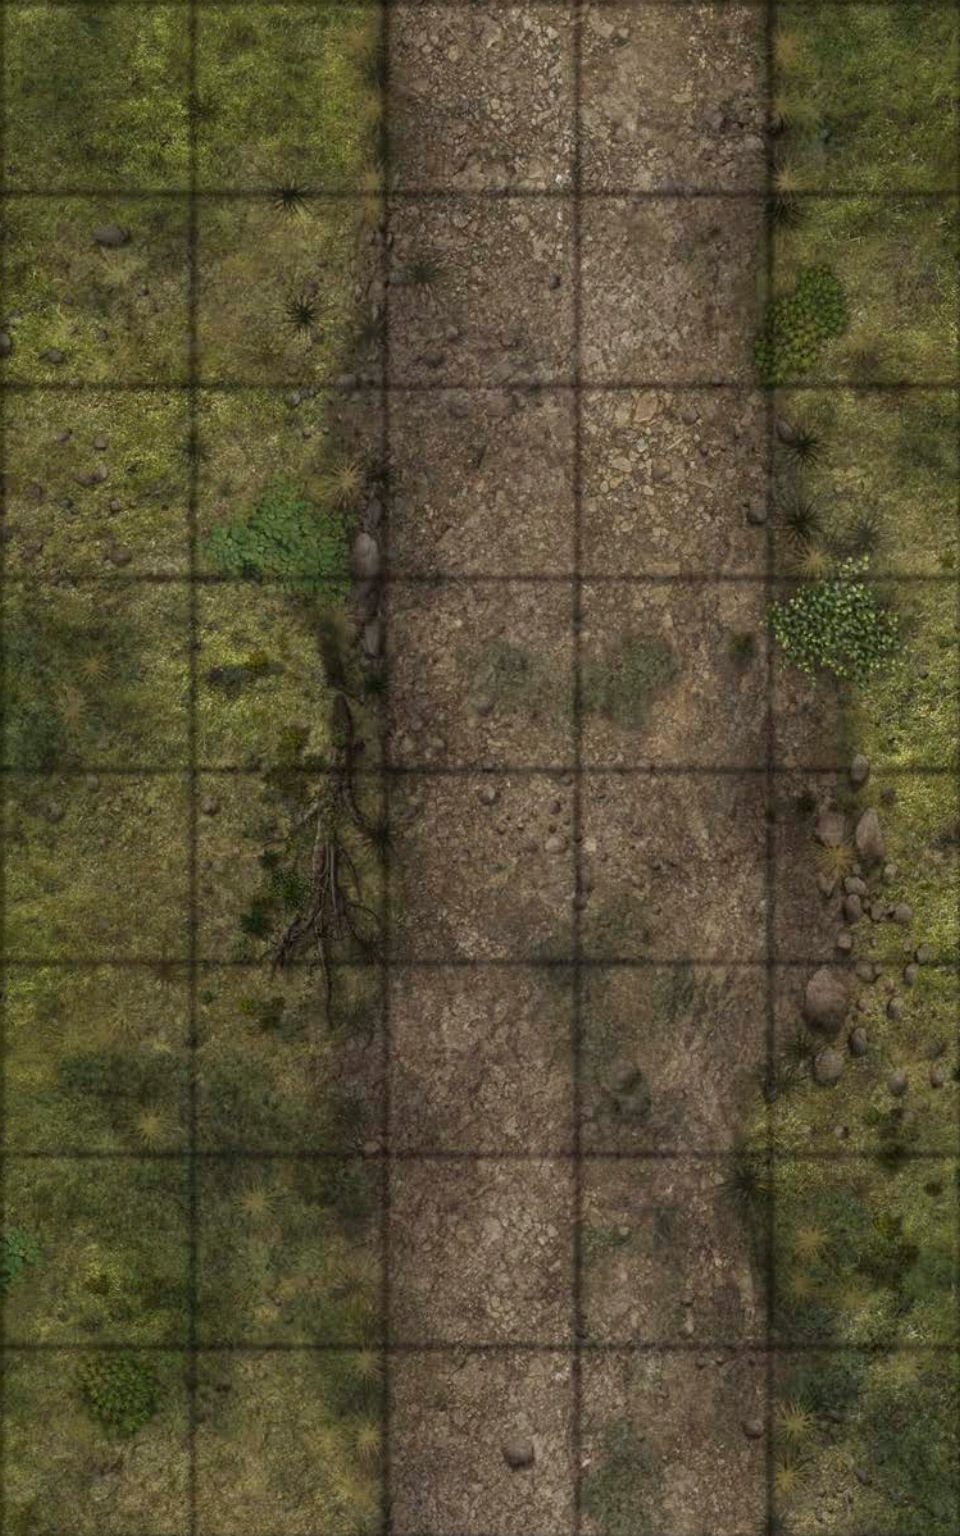

PATHFINDER MAP PACK™

ROAD SYSTEM

CONTAINS 18 FULL-COLOR MAP TILES

Wet, Dry, and Permanent Markers Erase from the Tiles

PATHFINDER MAP PACK

THE ROAD GOES EVER ON AND ON

The archetypal fantasy epic is a journey, and some of the most exciting moments happen on the road. When adventurers meet a demon at a crossroads or ambush an enemy convoy carrying a kidnapped innocent, the Game Master shouldn't have to fill in the highway and clumps of wayside bushes. This Pathfinder Map Pack provides beautifully illustrated 5" x 8" map tiles that can be combined into a variety of roads and intersections. Inside, you'll find 18 richly crafted map tiles, including:

- Roadside Cairn
- Stone Bridge
- Ambush Site
- Wayside Copse
- Crossroads
- Muddy Stretch

Game Masters shouldn't waste their time sketching maps whenever characters set out on a trip. With *Pathfinder Map Pack: Road System*, you'll always have dangers ready as your adventurers make their way into the wide world!