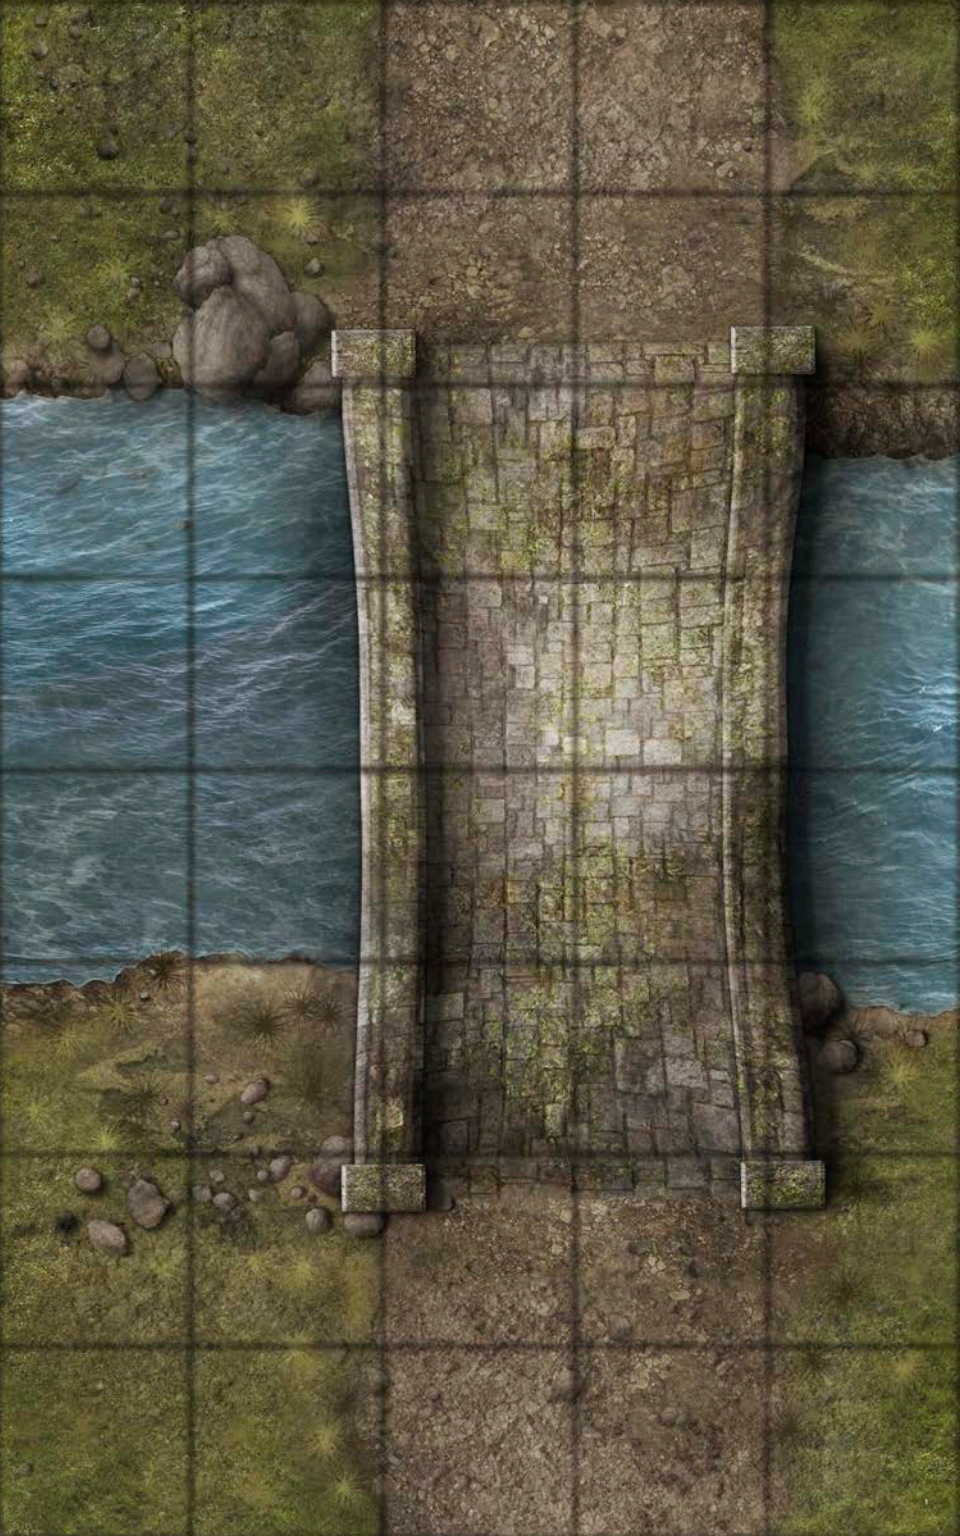

PATHFINDER MAP PACK™

ROAD SYSTEM

CONTAINS 18 FULL-COLOR MAP TILES

Wet, Dry, and Permanent Markers Erase from the Tiles

PATHFINDER MAP PACK

THE ROAD GOES EVER ON AND ON

The archetypal fantasy epic is a journey, and some of the most exciting moments happen on the road. When adventurers meet a demon at a crossroads or ambush an enemy convoy carrying a kidnapped innocent, the Game Master shouldn't have to fill in the highway and clumps of wayside bushes. This Pathfinder Map Pack provides beautifully illustrated 5" x 8" map tiles that can be combined into a variety of roads and intersections. Inside, you'll find 18 richly crafted map tiles, including:

- Roadside Cairn
- Stone Bridge
- Ambush Site
- Wayside Copse
- Crossroads
- Muddy Stretch

Game Masters shouldn't waste their time sketching maps whenever characters set out on a trip. With *Pathfinder Map Pack: Road System*, you'll always have dangers ready as your adventurers make their way into the wide world!