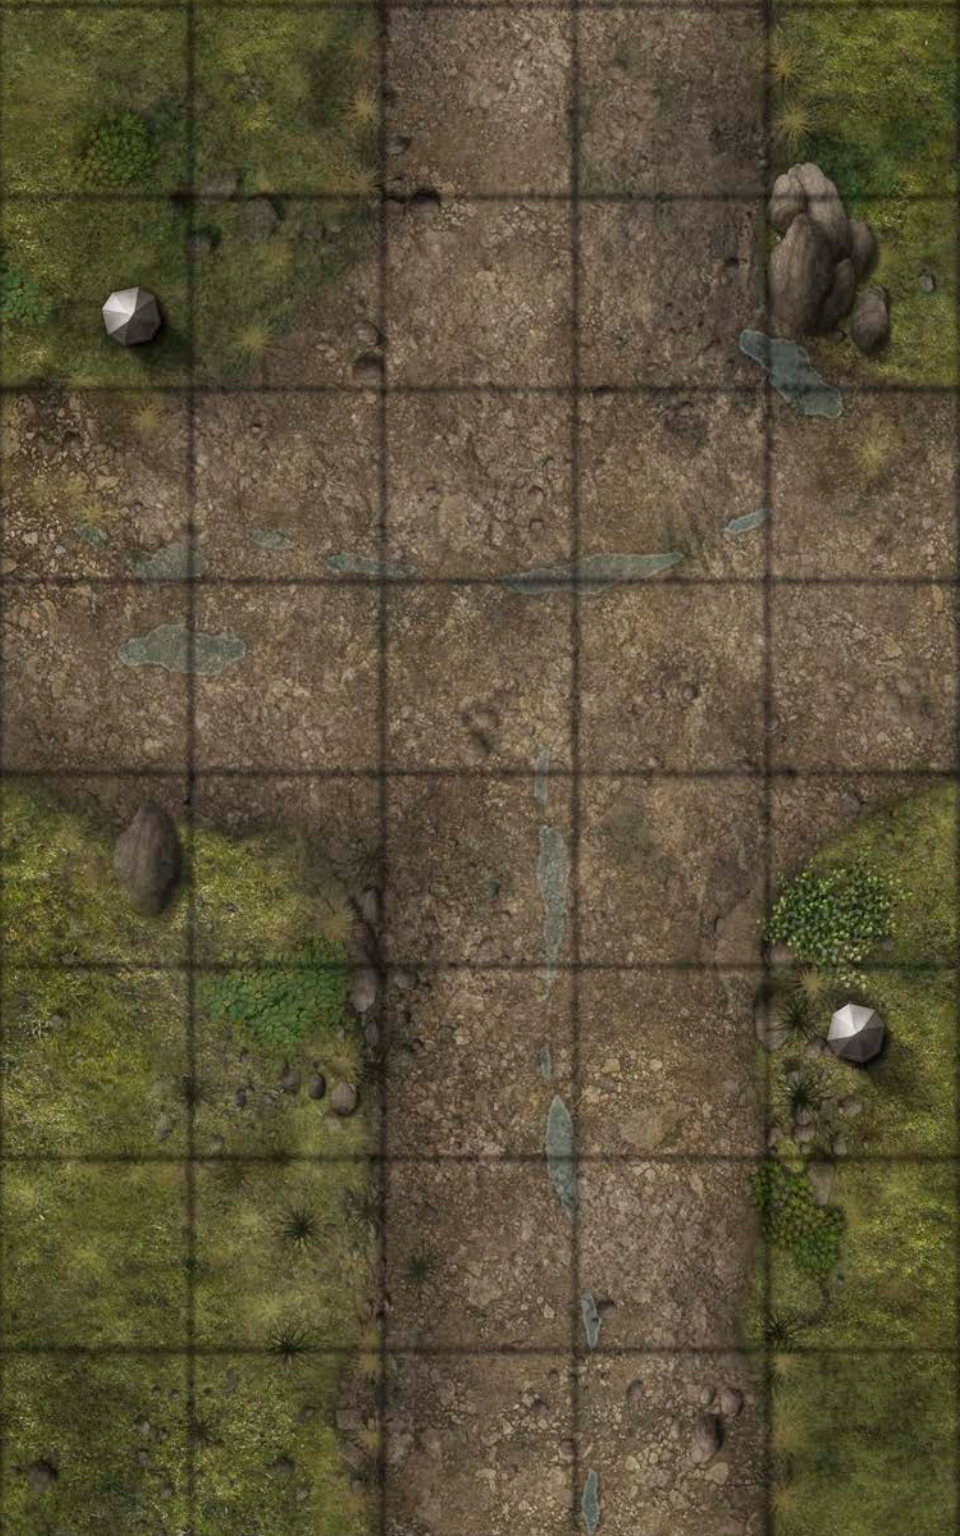

PATHFINDER MAP PACK™

ROAD SYSTEM

CONTAINS 18 FULL-COLOR MAP TILES

Wet, Dry, and Permanent Markers Erase from the Tiles

PATHFINDER MAP PACK

THE ROAD GOES EVER ON AND ON

The archetypal fantasy epic is a journey, and some of the most exciting moments happen on the road. When adventurers meet a demon at a crossroads or ambush an enemy convoy carrying a kidnapped innocent, the Game Master shouldn't have to fill in the highway and clumps of wayside bushes. This Pathfinder Map Pack provides beautifully illustrated 5" x 8" map tiles that can be combined into a variety of roads and intersections. Inside, you'll find 18 richly crafted map tiles, including:

- Roadside Cairn
- Stone Bridge
- Ambush Site
- Wayside Copse
- Crossroads
- Muddy Stretch

Game Masters shouldn't waste their time sketching maps whenever characters set out on a trip. With *Pathfinder Map Pack: Road System*, you'll always have dangers ready as your adventurers make their way into the wide world!