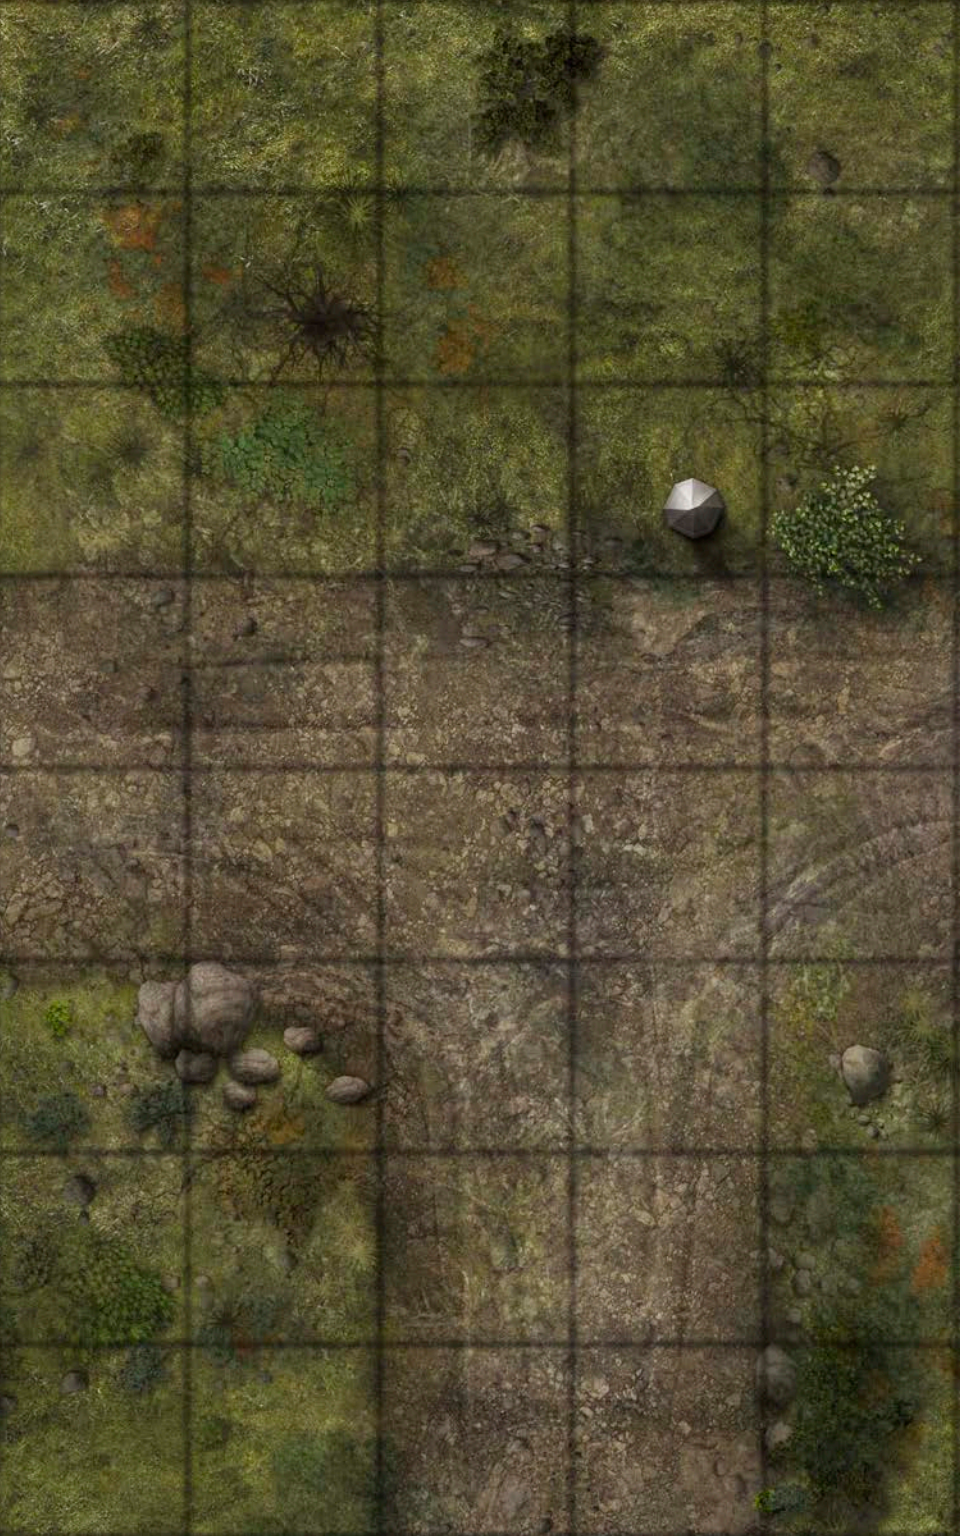

PATHFINDER MAP PACK™

ROAD SYSTEM

CONTAINS 18 FULL-COLOR MAP TILES

Wet, Dry, and Permanent Markers Erase from the Tiles

PATHFINDER MAP PACK

THE ROAD GOES EVER ON AND ON

The archetypal fantasy epic is a journey, and some of the most exciting moments happen on the road. When adventurers meet a demon at a crossroads or ambush an enemy convoy carrying a kidnapped innocent, the Game Master shouldn't have to fill in the highway and clumps of wayside bushes. This Pathfinder Map Pack provides beautifully illustrated 5" x 8" map tiles that can be combined into a variety of roads and intersections. Inside, you'll find 18 richly crafted map tiles, including:

- Roadside Cairn
- Stone Bridge
- Ambush Site
- Wayside Copse
- Crossroads
- Muddy Stretch

Game Masters shouldn't waste their time sketching maps whenever characters set out on a trip. With *Pathfinder Map Pack: Road System*, you'll always have dangers ready as your adventurers make their way into the wide world!