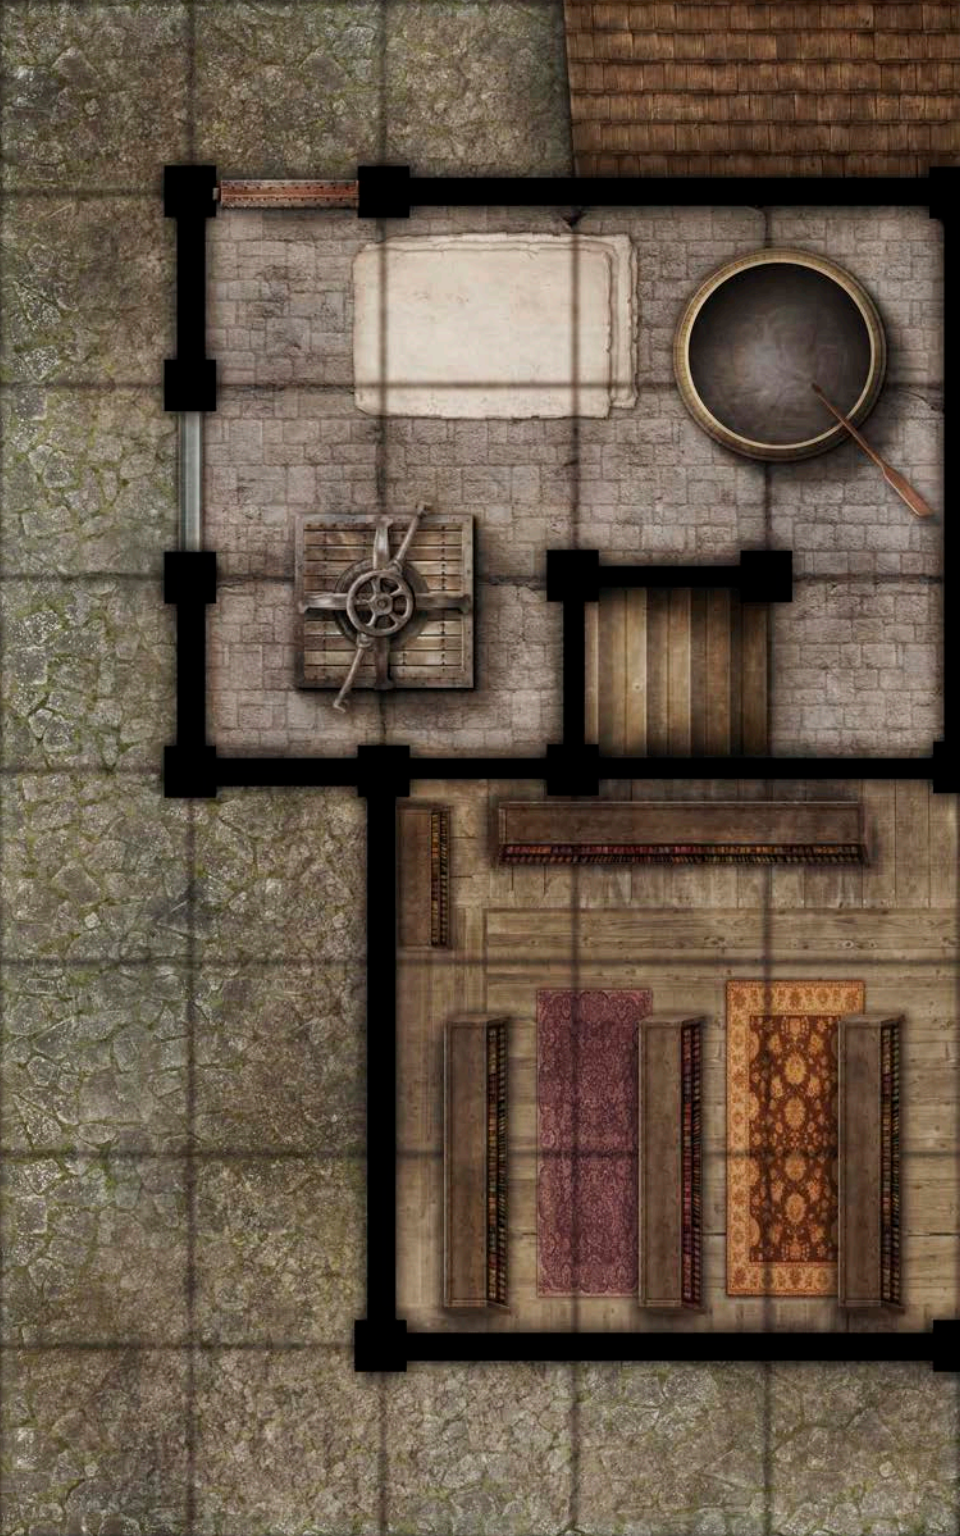

PATHFINDER[®] MAP PACK[™]

URBAN SITES

CONTAINS 18 FULL-COLOR MAP TILES

Wet, Dry, and Permanent Markers Erase from the Tiles

PATHFINDER MAP PACK

BRIGHT LIGHTS, BIG CITY

A thousand stories play out in grand apartments and shabby tenements throughout the city. When adventurers drop in on a society family's dinner or rescue a captive tied up in an abandoned flat, the Game Master shouldn't have to draw every parlor and back stair. This Pathfinder Map Pack provides beautifully illustrated 5" x 8" map tiles that can be combined into a variety of apartments and businesses. Inside, you'll find 18 richly crafted map tiles, including:

- Uptown Dining Room
- Scholar's Library
- Secret Safe House
- Elegant Flat
- Deserted Attic
- Tiny Apartment

Game Masters shouldn't waste their time sketching maps whenever characters venture downtown. With *Pathfinder Map Pack: Urban Sites*, you'll always have dangers ready when your adventures seek out the secrets of the city!