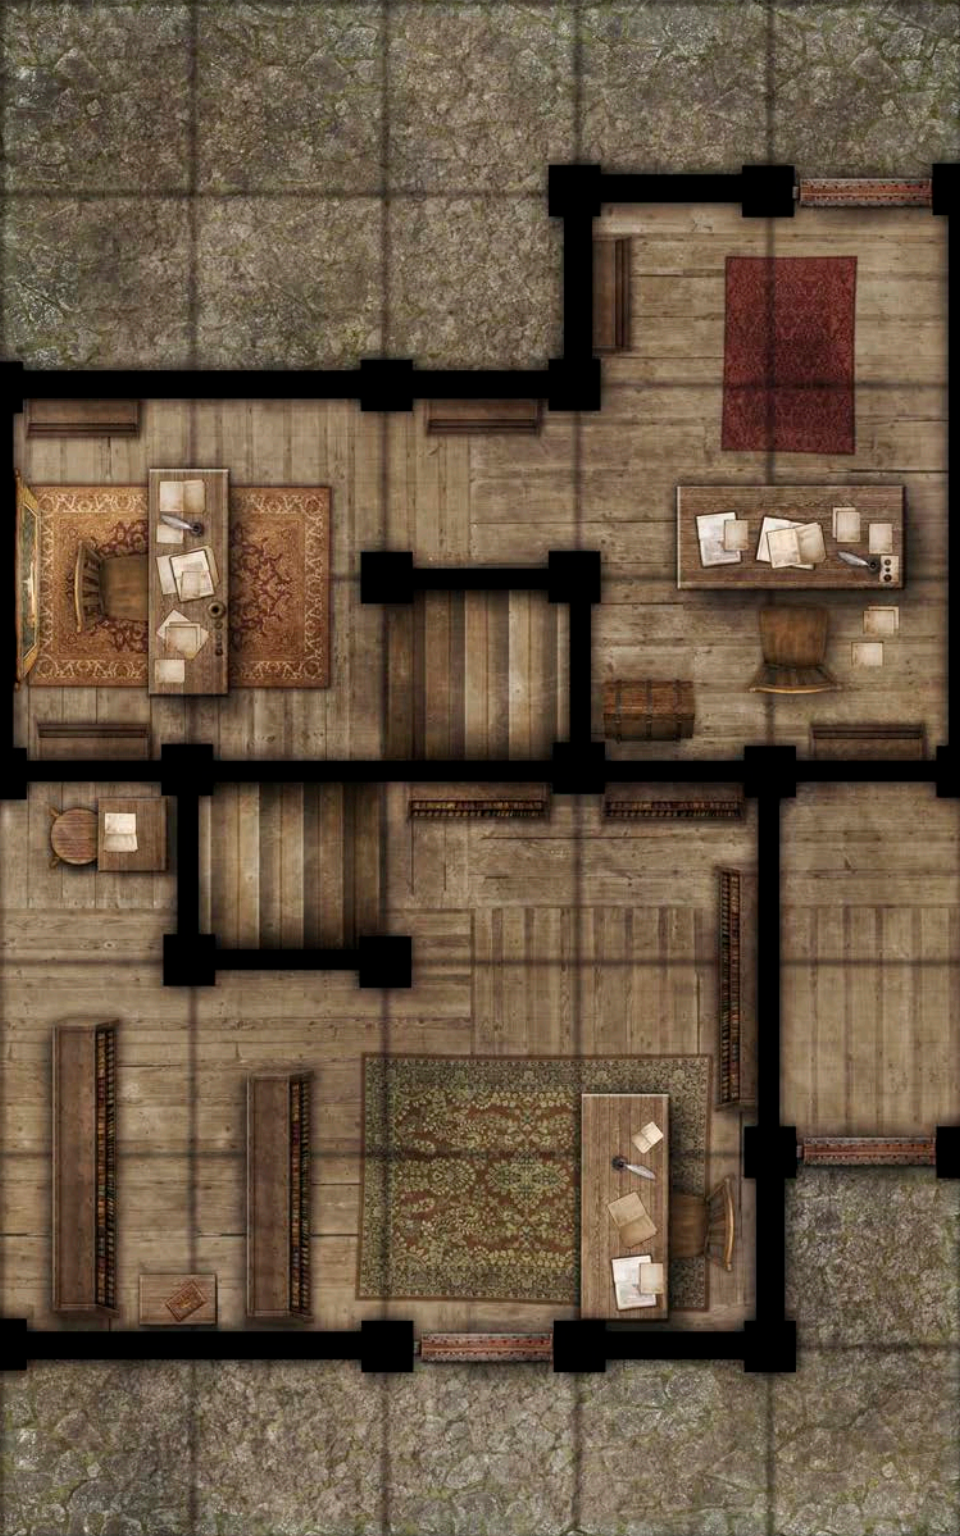

PATHFINDER[®] MAP PACK[™]

URBAN SITES

CONTAINS 18 FULL-COLOR MAP TILES

Wet, Dry, and Permanent Markers Erase from the Tiles

PATHFINDER MAP PACK

BRIGHT LIGHTS, BIG CITY

A thousand stories play out in grand apartments and shabby tenements throughout the city. When adventurers drop in on a society family's dinner or rescue a captive tied up in an abandoned flat, the Game Master shouldn't have to draw every parlor and back stair. This Pathfinder Map Pack provides beautifully illustrated 5" x 8" map tiles that can be combined into a variety of apartments and businesses. Inside, you'll find 18 richly crafted map tiles, including:

- Uptown Dining Room
- Scholar's Library
- Secret Safe House
- Elegant Flat
- Deserted Attic
- Tiny Apartment

Game Masters shouldn't waste their time sketching maps whenever characters venture downtown. With *Pathfinder Map Pack: Urban Sites*, you'll always have dangers ready when your adventures seek out the secrets of the city!