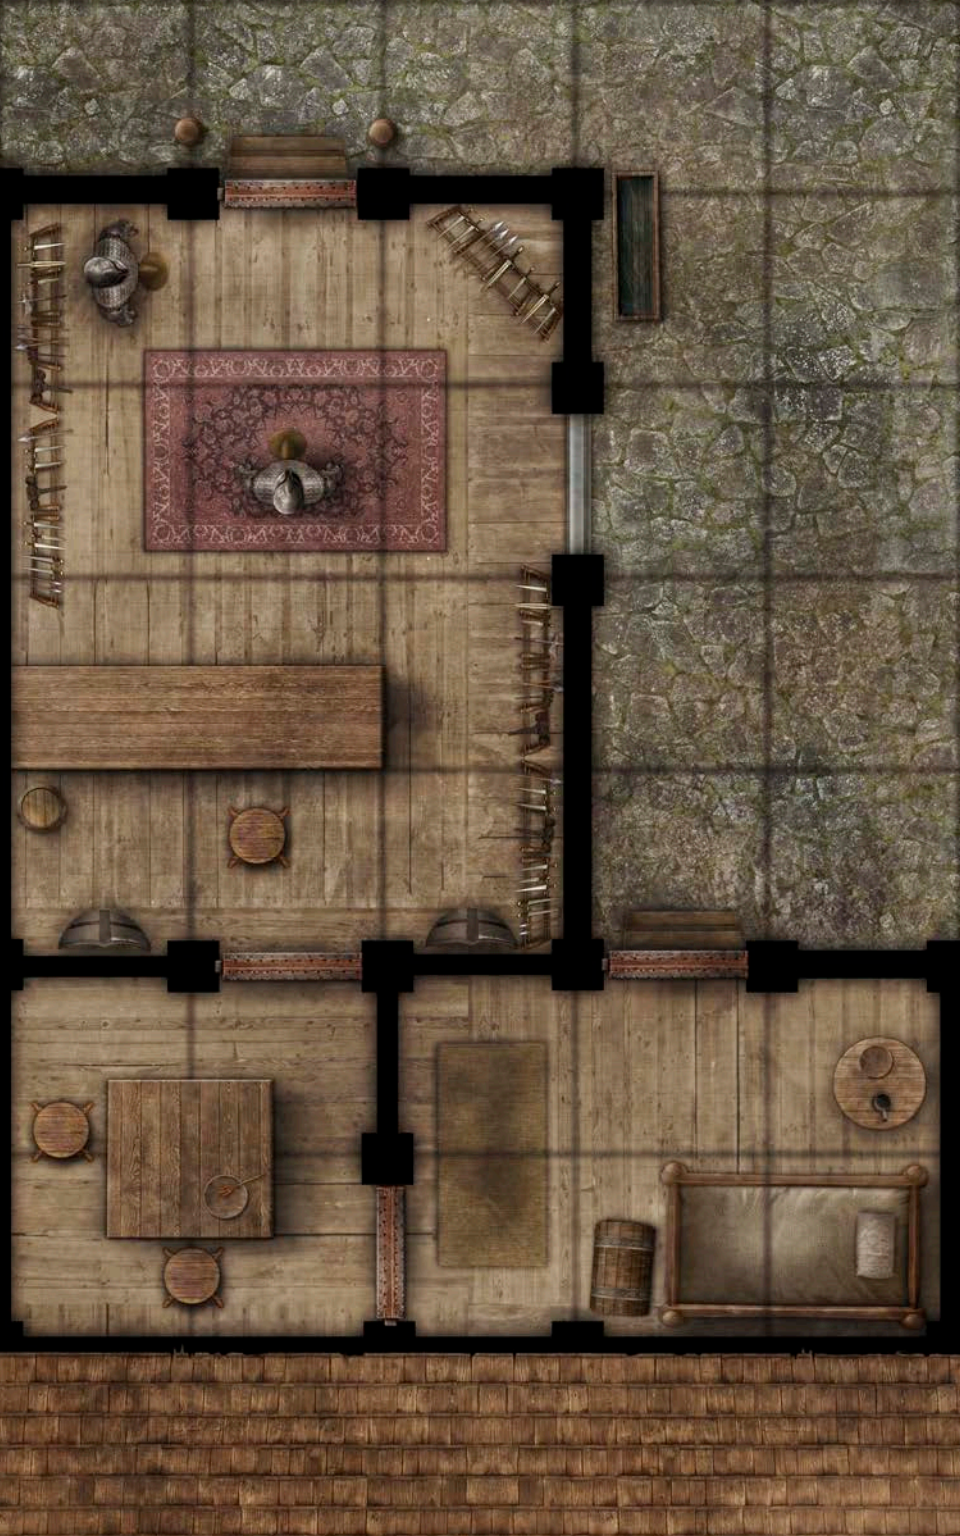

PATHFINDER[®] MAP PACK[™]

URBAN SITES

CONTAINS 18 FULL-COLOR MAP TILES

Wet, Dry, and Permanent Markers Erase from the Tiles

PATHFINDER MAP PACK

BRIGHT LIGHTS, BIG CITY

A thousand stories play out in grand apartments and shabby tenements throughout the city. When adventurers drop in on a society family's dinner or rescue a captive tied up in an abandoned flat, the Game Master shouldn't have to draw every parlor and back stair. This Pathfinder Map Pack provides beautifully illustrated 5" x 8" map tiles that can be combined into a variety of apartments and businesses. Inside, you'll find 18 richly crafted map tiles, including:

- Uptown Dining Room
- Scholar's Library
- Secret Safe House
- Elegant Flat
- Deserted Attic
- Tiny Apartment

Game Masters shouldn't waste their time sketching maps whenever characters venture downtown. With *Pathfinder Map Pack: Urban Sites*, you'll always have dangers ready when your adventures seek out the secrets of the city!