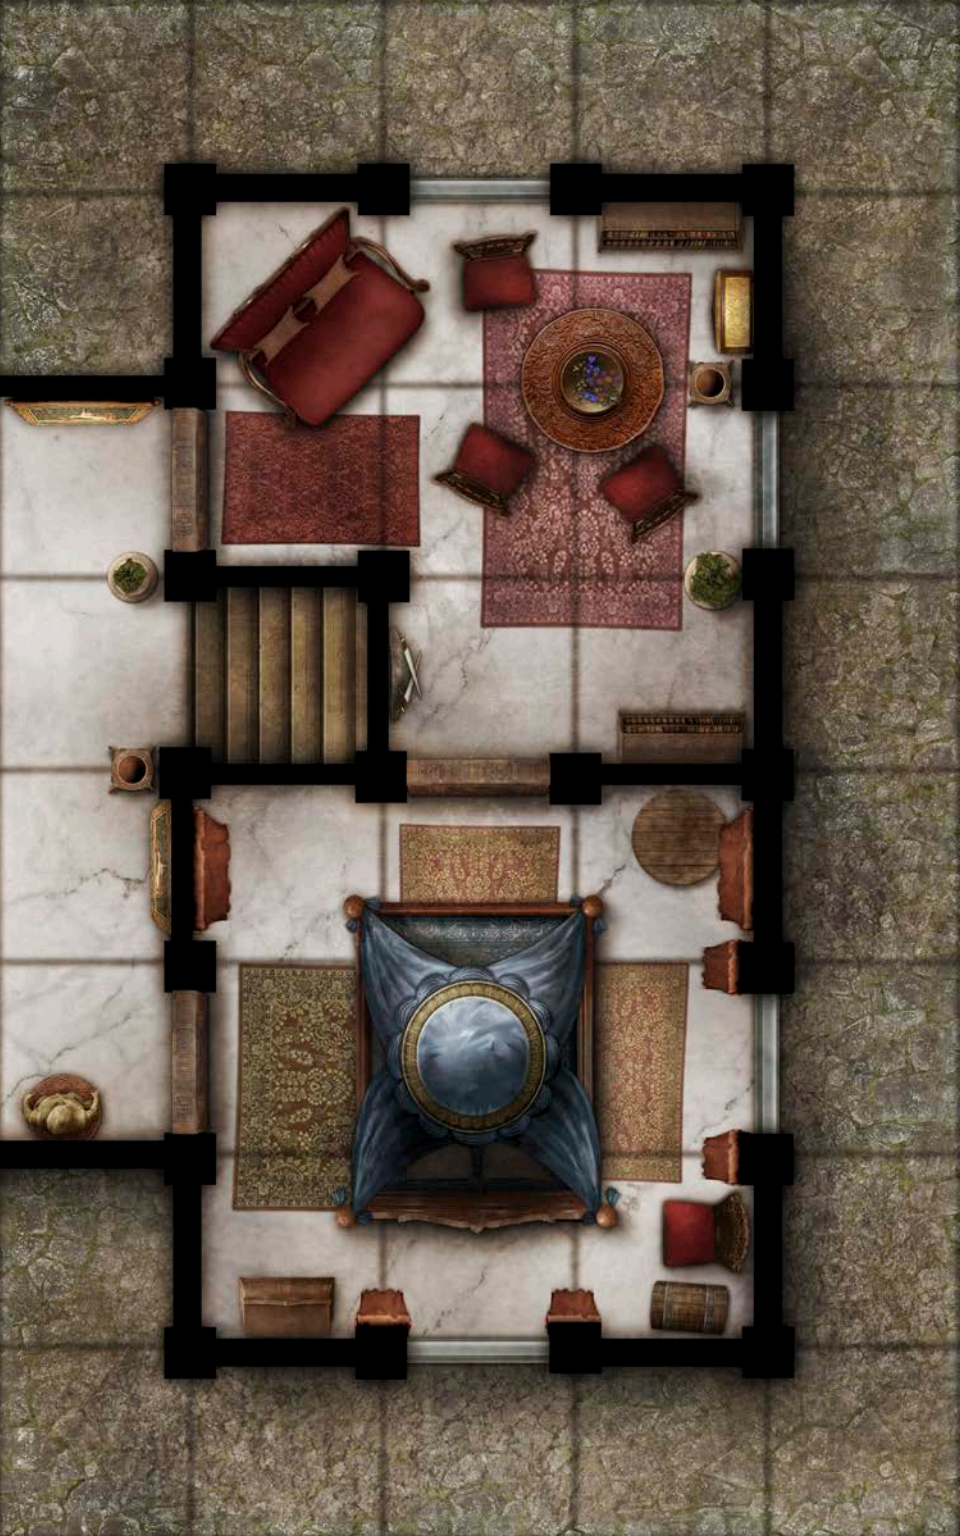

PATHFINDER[®] MAP PACK[™]

URBAN SITES

CONTAINS 18 FULL-COLOR MAP TILES

Wet, Dry, and Permanent Markers Erase from the Tiles

PATHFINDER MAP PACK

BRIGHT LIGHTS, BIG CITY

A thousand stories play out in grand apartments and shabby tenements throughout the city. When adventurers drop in on a society family's dinner or rescue a captive tied up in an abandoned flat, the Game Master shouldn't have to draw every parlor and back stair. This Pathfinder Map Pack provides beautifully illustrated 5" x 8" map tiles that can be combined into a variety of apartments and businesses. Inside, you'll find 18 richly crafted map tiles, including:

- Uptown Dining Room
- Scholar's Library
- Secret Safe House
- Elegant Flat
- Deserted Attic
- Tiny Apartment

Game Masters shouldn't waste their time sketching maps whenever characters venture downtown. With *Pathfinder Map Pack: Urban Sites*, you'll always have dangers ready when your adventures seek out the secrets of the city!