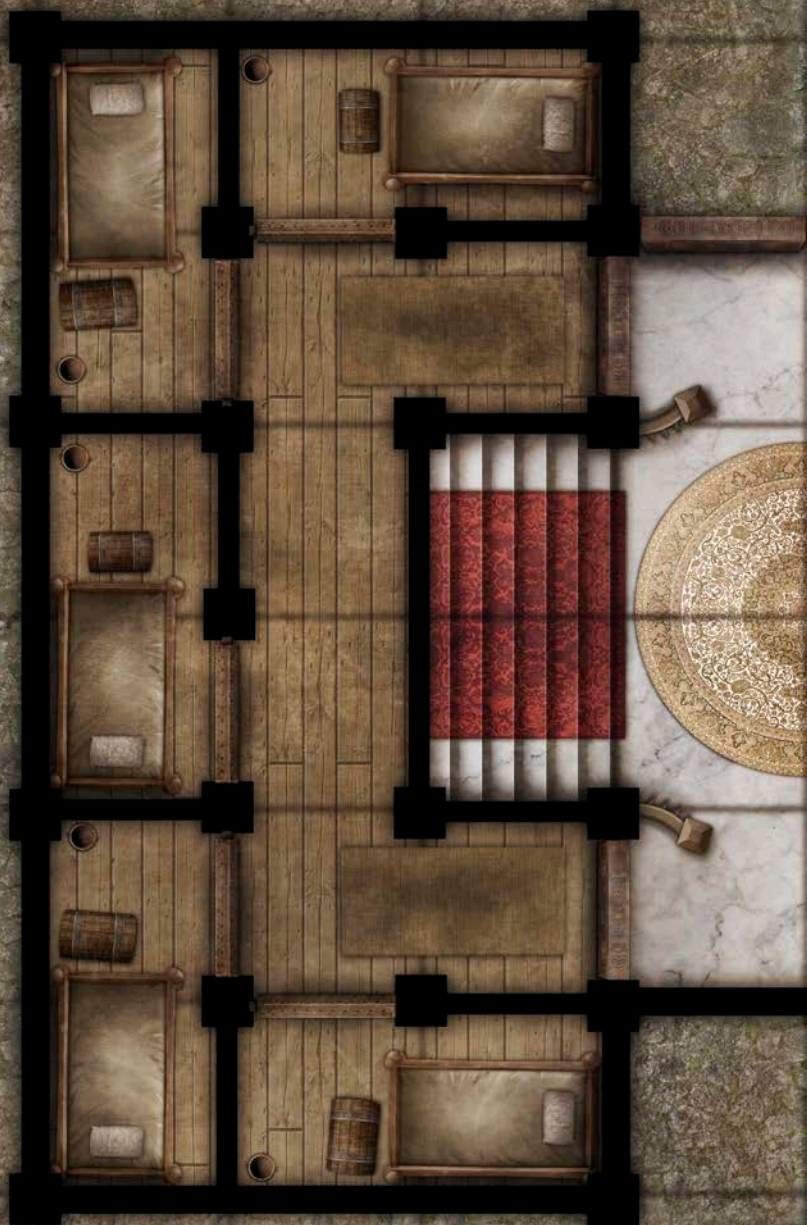

PATHFINDER[®] MAP PACK[™]

URBAN SITES

CONTAINS 18 FULL-COLOR MAP TILES

Wet, Dry, and Permanent Markers Erase from the Tiles

PATHFINDER MAP PACK

BRIGHT LIGHTS, BIG CITY

A thousand stories play out in grand apartments and shabby tenements throughout the city. When adventurers drop in on a society family's dinner or rescue a captive tied up in an abandoned flat, the Game Master shouldn't have to draw every parlor and back stair. This Pathfinder Map Pack provides beautifully illustrated 5" x 8" map tiles that can be combined into a variety of apartments and businesses. Inside, you'll find 18 richly crafted map tiles, including:

- Uptown Dining Room
- Scholar's Library
- Secret Safe House
- Elegant Flat
- Deserted Attic
- Tiny Apartment

Game Masters shouldn't waste their time sketching maps whenever characters venture downtown. With *Pathfinder Map Pack: Urban Sites*, you'll always have dangers ready when your adventures seek out the secrets of the city!