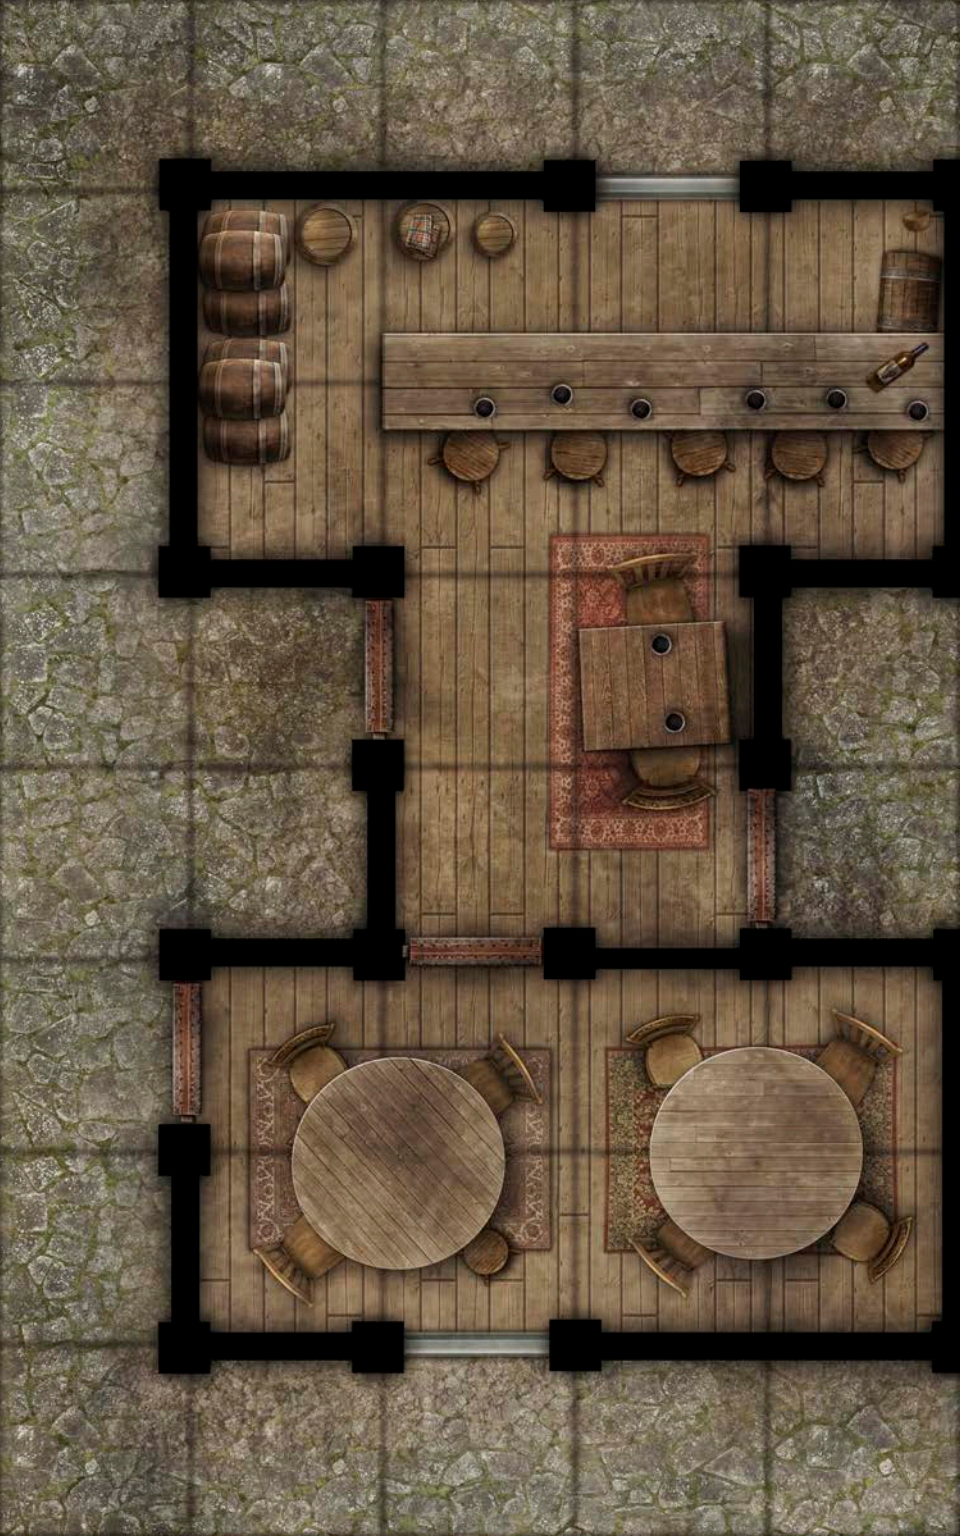

PATHFINDER[®] MAP PACK[™]

URBAN SITES

CONTAINS 18 FULL-COLOR MAP TILES

Wet, Dry, and Permanent Markers Erase from the Tiles

PATHFINDER MAP PACK

BRIGHT LIGHTS, BIG CITY

A thousand stories play out in grand apartments and shabby tenements throughout the city. When adventurers drop in on a society family's dinner or rescue a captive tied up in an abandoned flat, the Game Master shouldn't have to draw every parlor and back stair. This Pathfinder Map Pack provides beautifully illustrated 5" x 8" map tiles that can be combined into a variety of apartments and businesses. Inside, you'll find 18 richly crafted map tiles, including:

- Uptown Dining Room
- Scholar's Library
- Secret Safe House
- Elegant Flat
- Deserted Attic
- Tiny Apartment

Game Masters shouldn't waste their time sketching maps whenever characters venture downtown. With *Pathfinder Map Pack: Urban Sites*, you'll always have dangers ready when your adventures seek out the secrets of the city!