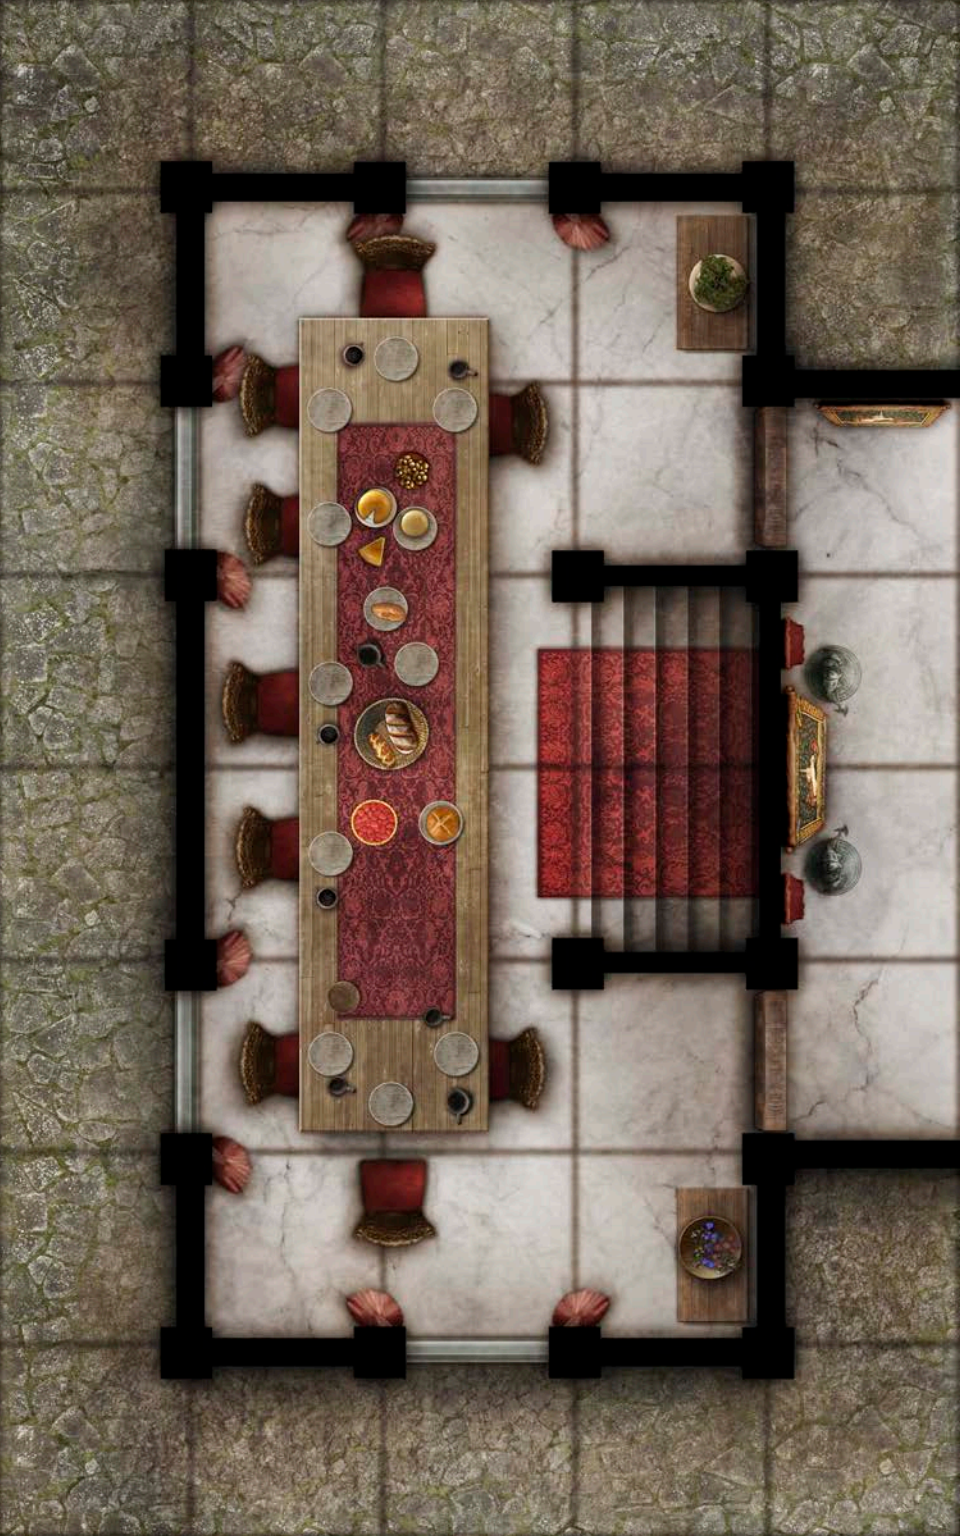

PATHFINDER[®] MAP PACK[™]

URBAN SITES

CONTAINS 18 FULL-COLOR MAP TILES

Wet, Dry, and Permanent Markers Erase from the Tiles

PATHFINDER MAP PACK

BRIGHT LIGHTS, BIG CITY

A thousand stories play out in grand apartments and shabby tenements throughout the city. When adventurers drop in on a society family's dinner or rescue a captive tied up in an abandoned flat, the Game Master shouldn't have to draw every parlor and back stair. This Pathfinder Map Pack provides beautifully illustrated 5" x 8" map tiles that can be combined into a variety of apartments and businesses. Inside, you'll find 18 richly crafted map tiles, including:

- Uptown Dining Room
- Scholar's Library
- Secret Safe House
- Elegant Flat
- Deserted Attic
- Tiny Apartment

Game Masters shouldn't waste their time sketching maps whenever characters venture downtown. With *Pathfinder Map Pack: Urban Sites*, you'll always have dangers ready when your adventures seek out the secrets of the city!