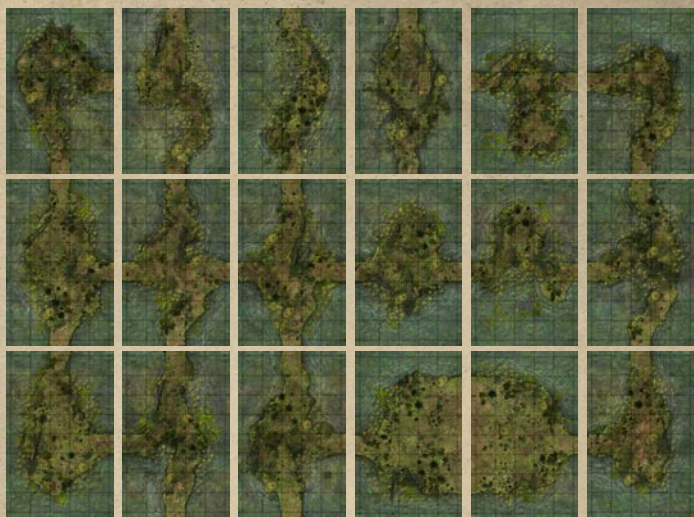

The logo for Pathfinder Map Pack is prominently displayed at the top. It features the word "PATHFINDER" in a large, stylized, white font with a dark red outline, set against a dark red background with intricate, repeating patterns. Below it, the words "MAP PACK" are written in a smaller, similar font. The entire logo is framed by a decorative border.

PATHFINDER MAP PACK™

A decorative banner with a dark red background and intricate patterns runs across the bottom of the page. The banner is framed by two large, stylized, metallic-looking brackets on either side. The text "MARSH TRAILS" is centered on the banner in a white, serif font.

MARSH TRAILS

CONTAINS 18 FULL-COLOR MAP TILES

Wet, Dry, and Permanent Markers Erase from the Tiles

PATHFINDER MAP PACK

DON'T FOLLOW THE LIGHTS!

Will-o'-wisp beckon the unwary to wander swampy labyrinths until the bones of previous travelers drag them down into the muddy depths. When adventurers venture into a soggy fen, the Game Master shouldn't have to draw every tree root and mossy embankment. This Pathfinder Map Pack provides beautifully illustrated 5" x 8" map tiles that can be combined into a variety of islands and wetland paths. Inside, you'll find 18 richly crafted map tiles, including:

- Boggy Crossroads
- Embankment
- Backwater Island
- Mossy Curve
- Sediment Crescent
- Eroded Path

Game Masters shouldn't waste their time sketching maps whenever characters explore a treacherous marsh. With *Pathfinder Map Pack: Marsh Trails*, you'll always have dangers ready if the adventurers step off solid ground!