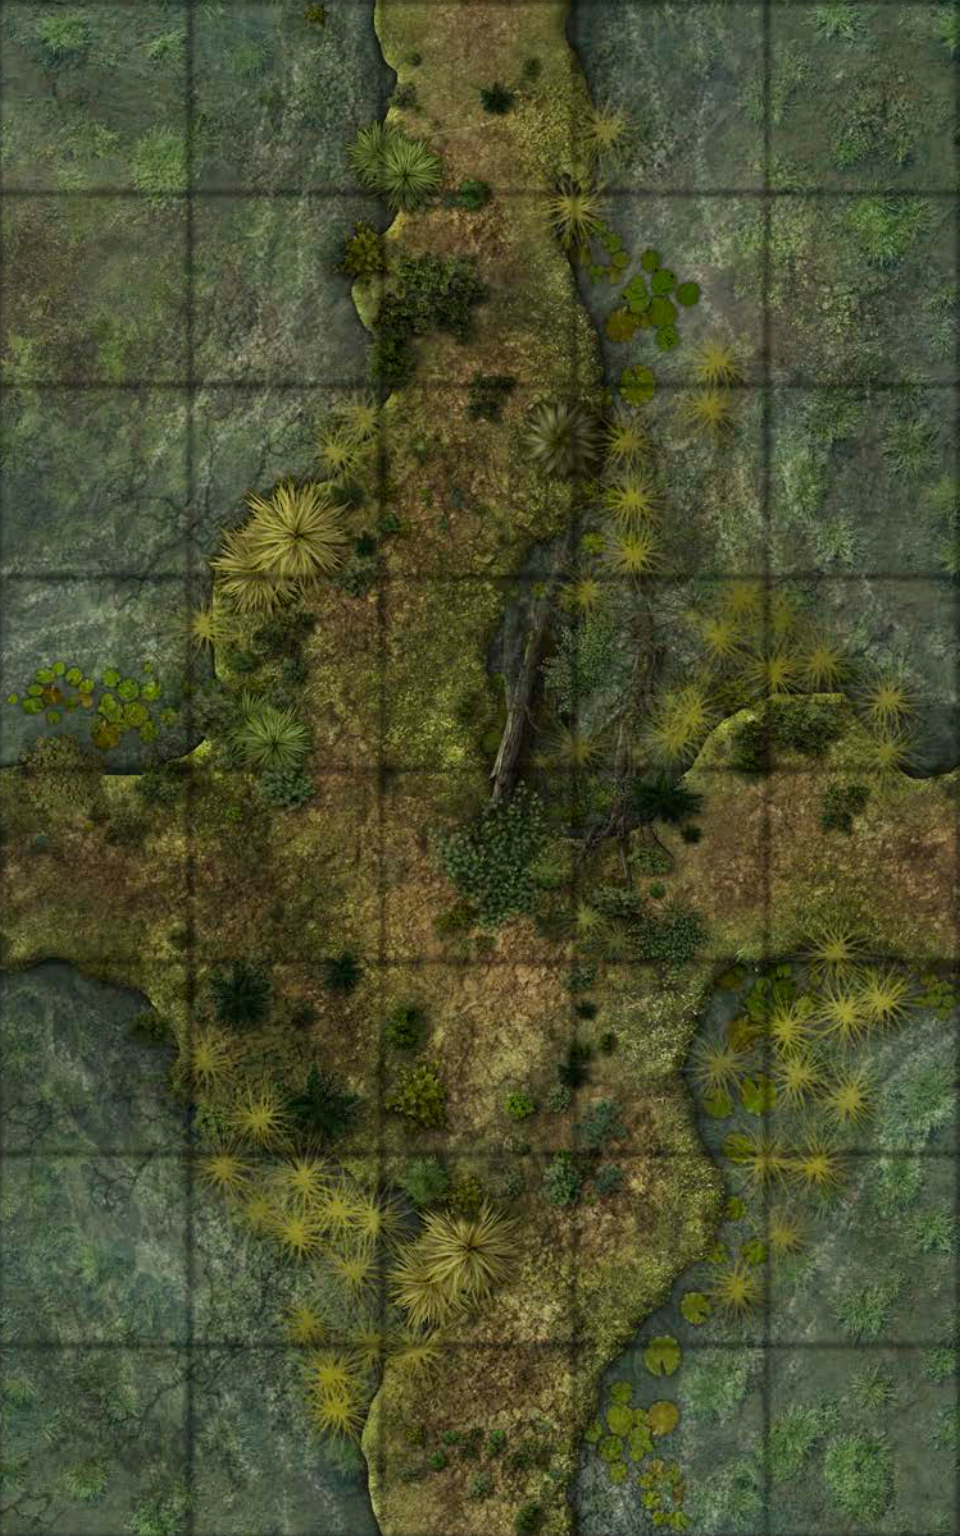

The logo for Pathfinder Map Pack is prominently displayed at the top. It features the word "PATHFINDER" in a large, stylized, white font with a dark red outline, set against a dark red background with intricate, repeating patterns. Below it, the words "MAP PACK" are written in a smaller, similar font. The entire logo is framed by a decorative border.

PATHFINDER MAP PACK™

A decorative banner with a dark red background and intricate patterns runs across the bottom of the page. The banner is framed by two large, stylized, metallic-looking brackets on either side. The text "MARSH TRAILS" is centered on the banner in a white, serif font.

MARSH TRAILS

CONTAINS 18 FULL-COLOR MAP TILES

Wet, Dry, and Permanent Markers Erase from the Tiles

PATHFINDER MAP PACK

DON'T FOLLOW THE LIGHTS!

Will-o'-wisp beckon the unwary to wander swampy labyrinths until the bones of previous travelers drag them down into the muddy depths. When adventurers venture into a soggy fen, the Game Master shouldn't have to draw every tree root and mossy embankment. This Pathfinder Map Pack provides beautifully illustrated 5" x 8" map tiles that can be combined into a variety of islands and wetland paths. Inside, you'll find 18 richly crafted map tiles, including:

- Boggy Crossroads
- Embankment
- Backwater Island
- Mossy Curve
- Sediment Crescent
- Eroded Path

Game Masters shouldn't waste their time sketching maps whenever characters explore a treacherous marsh. With *Pathfinder Map Pack: Marsh Trails*, you'll always have dangers ready if the adventurers step off solid ground!