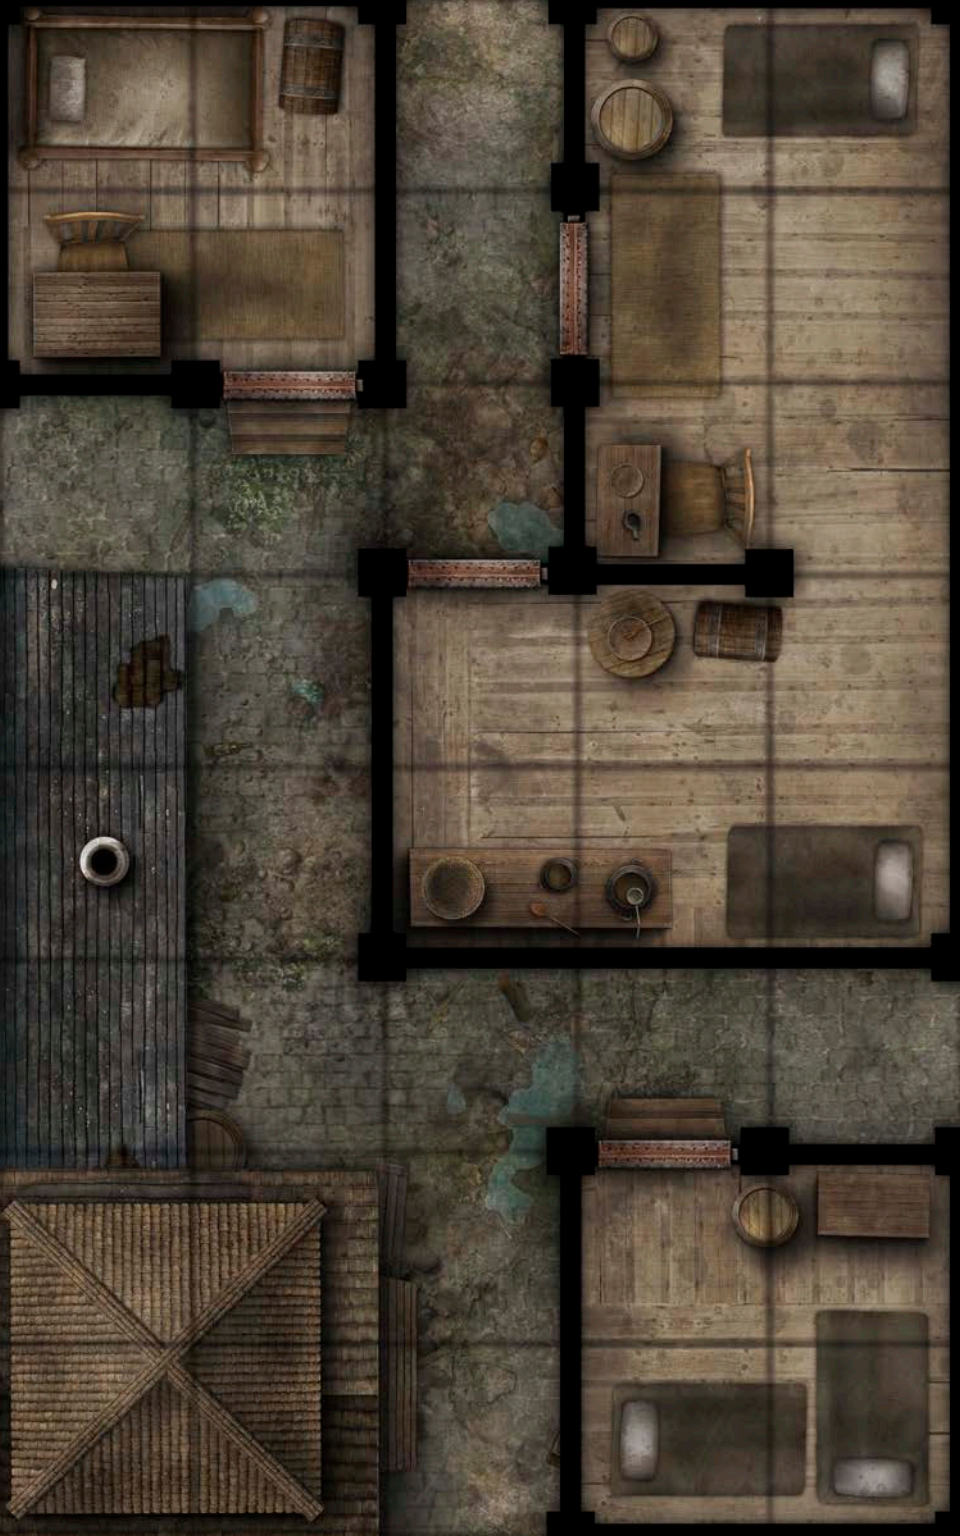

PATHFINDER **MAP PACK™**

SLUM QUARTER ALLEYS

CONTAINS 18 FULL-COLOR MAP TILES

Wet, Dry, and Permanent Markers Erase from the Tiles

PATHFINDER MAP PACK

RIGHT UP YOUR ALLEY

The well-lit main streets of the city may be safe for all, but what lurks in the dark side streets and hidden cul-de-sacs? Whether adventurers are searching for the site of a secret meeting or chasing down a cunning thief, the Game Master shouldn't have to draw every trash heap or collapsed building. This Pathfinder Map Pack provides beautifully illustrated 5" x 8" map tiles that can be combined into a variety of dead ends and shadowed passages. Inside, you'll find 18 richly crafted map tiles, including:

- Collapsed Wall
- Back Alley Butcher
- Slum Quarter Well
- Market Square
- Safehouse
- Dead End

Game Masters shouldn't waste their time sketching maps every time characters duck down a side street. With *Pathfinder Map Pack: Slum Quarter Alleys*, you'll always have dangers ready when the adventurers explore the seedier side of a city!