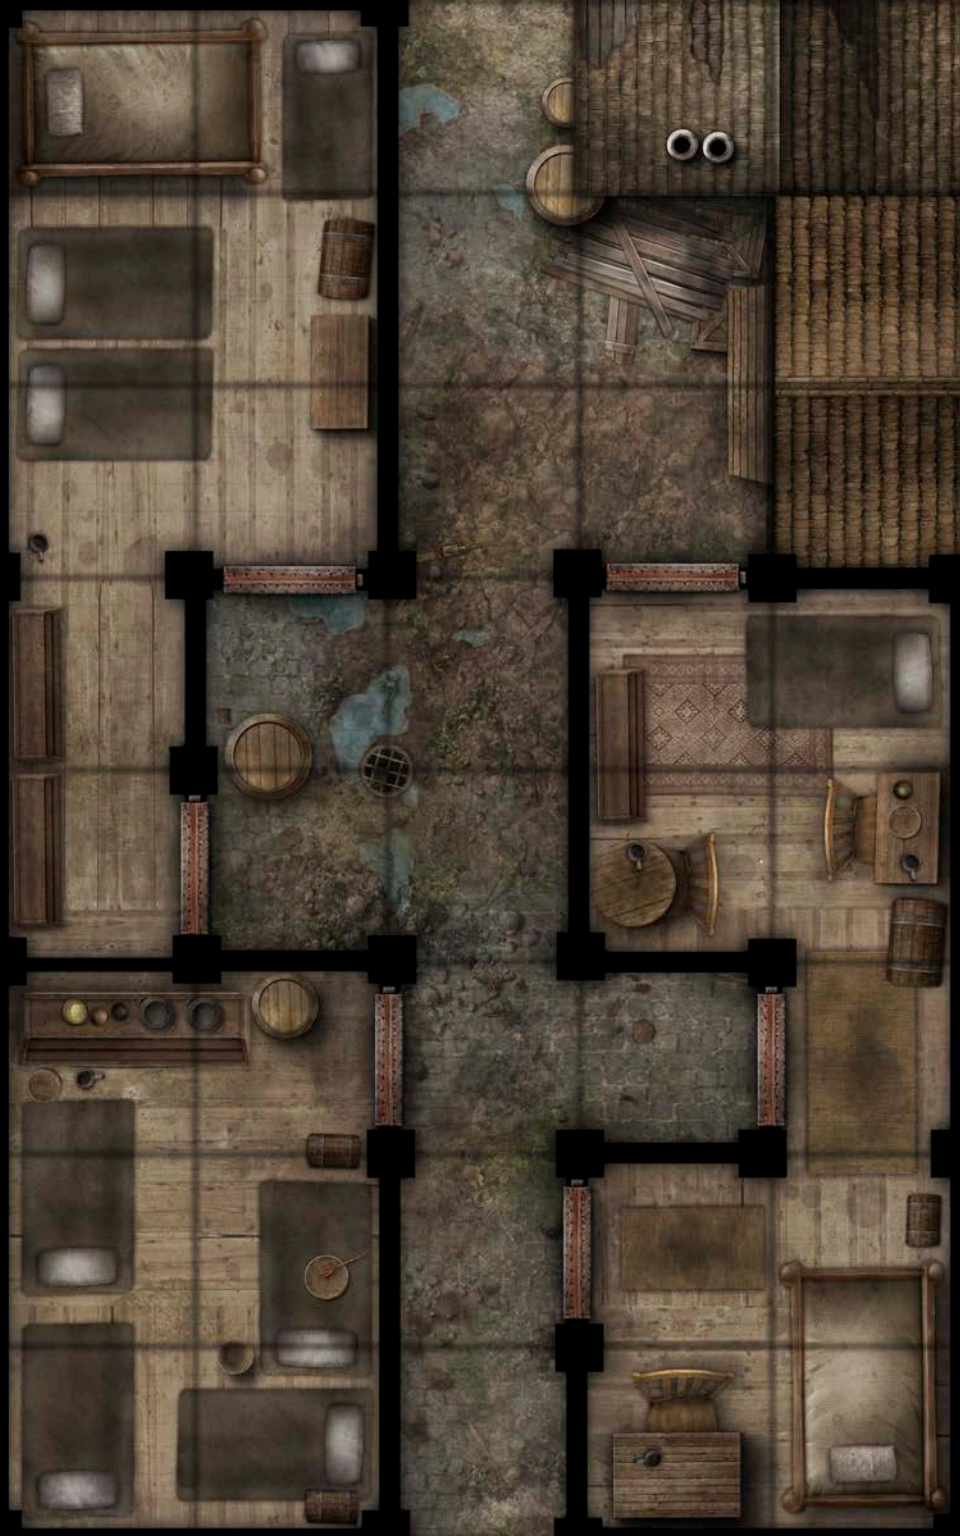

PATHFINDER **MAP PACK™**

SLUM QUARTER ALLEYS

CONTAINS 18 FULL-COLOR MAP TILES

Wet, Dry, and Permanent Markers Erase from the Tiles

PATHFINDER MAP PACK

RIGHT UP YOUR ALLEY

The well-lit main streets of the city may be safe for all, but what lurks in the dark side streets and hidden cul-de-sacs? Whether adventurers are searching for the site of a secret meeting or chasing down a cunning thief, the Game Master shouldn't have to draw every trash heap or collapsed building. This Pathfinder Map Pack provides beautifully illustrated 5" x 8" map tiles that can be combined into a variety of dead ends and shadowed passages. Inside, you'll find 18 richly crafted map tiles, including:

- Collapsed Wall
- Back Alley Butcher
- Slum Quarter Well
- Market Square
- Safehouse
- Dead End

Game Masters shouldn't waste their time sketching maps every time characters duck down a side street. With *Pathfinder Map Pack: Slum Quarter Alleys*, you'll always have dangers ready when the adventurers explore the seedier side of a city!