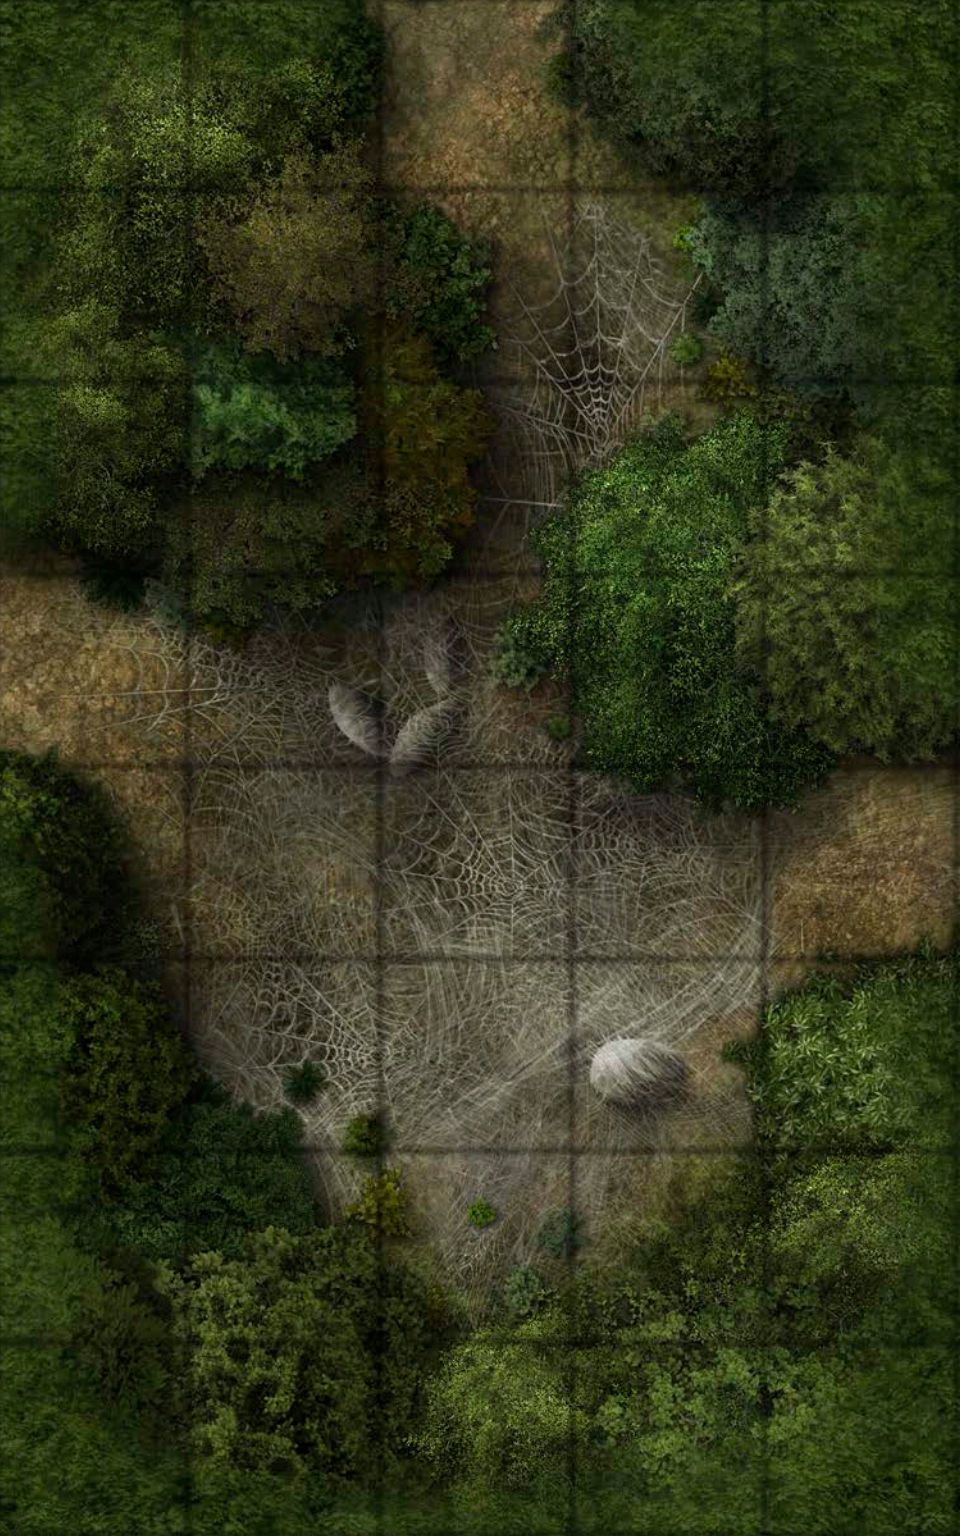

PATHFINDER[®] MAP PACK[™]

FOREST DANGERS

CONTAINS 18 FULL-COLOR MAP TILES

Wet, Dry, and Permanent Markers Erase from the Tiles

PATHFINDER MAP PACK

NO WALK IN THE PARK

Anything can hide among the trees and along the paths that wind through the woods, but who ever said every trail was safe? Whether the hapless travelers are merely passing through, tracking dangerous beasts, or seeking a lost ruin, the Game Master shouldn't have to sketch every feature. This Pathfinder Map Pack provides captivating 5" x 8" map tiles that can be combine with each other and *Map Pack: Forest Trails* to create a variety of perilous paths. Inside, you'll find 18 richly crafted map tiles, including:

- Rock Slide
- River Crossing
- Spider Webs
- Wild Fires
- Perilous Trails
- Swamp Border

Game Masters shouldn't waste their time sketching maps every time characters enter the woods. With *Pathfinder Map Pack: Forest Dangers*, you'll always have a threat ready when the adventurers brave the wilds!