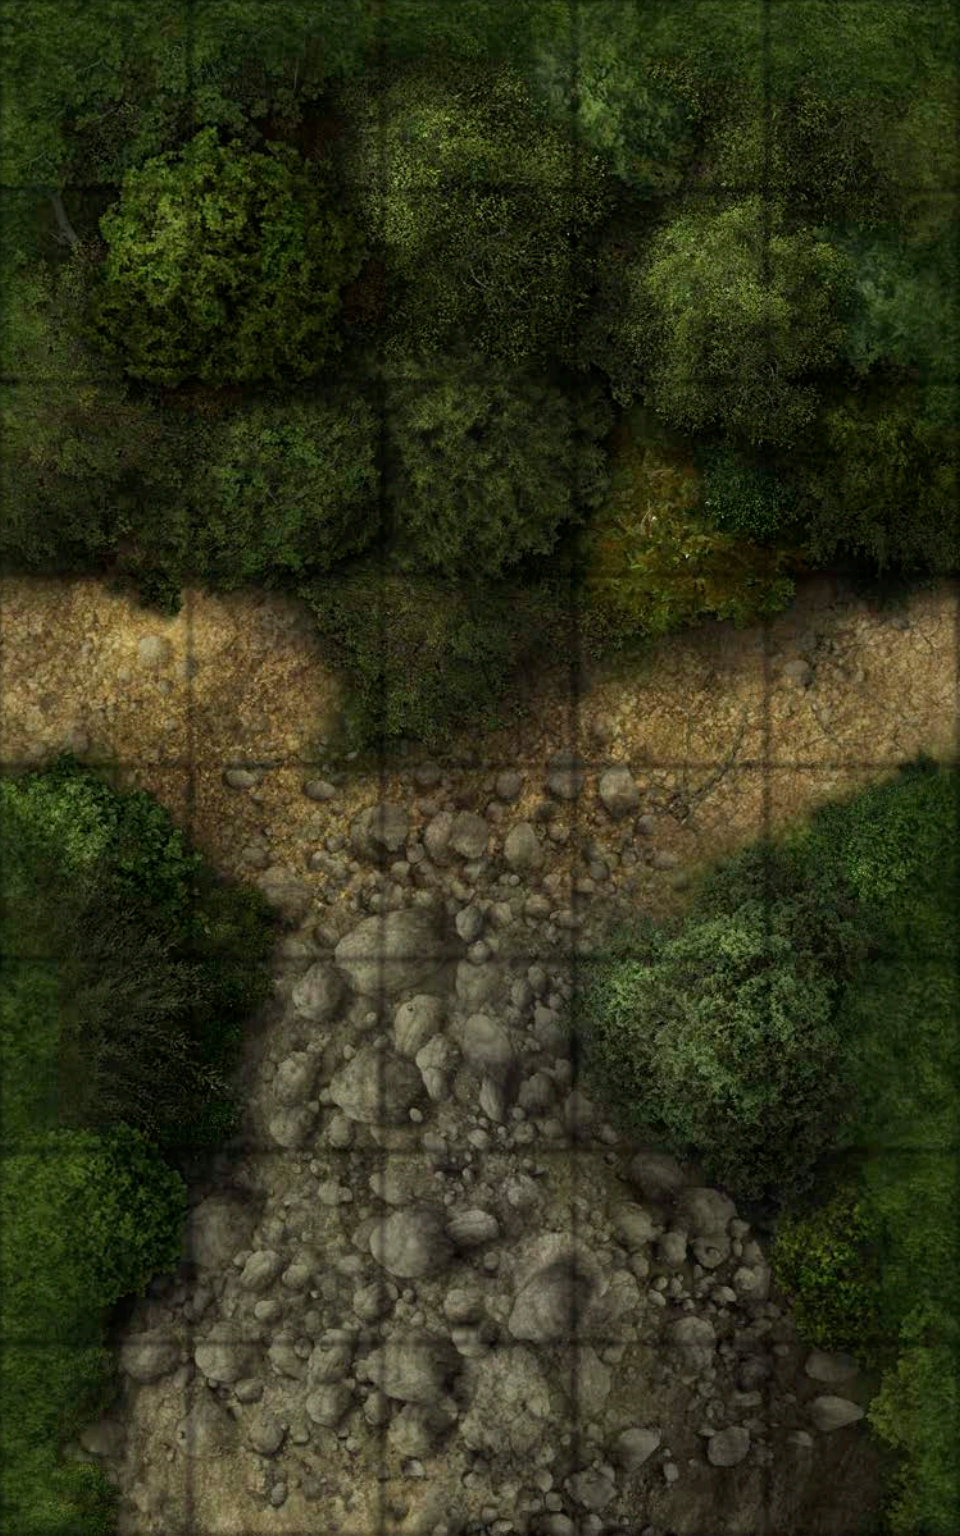

PATHFINDER[®] MAP PACK[™]

FOREST DANGERS

CONTAINS 18 FULL-COLOR MAP TILES

Wet, Dry, and Permanent Markers Erase from the Tiles

PATHFINDER MAP PACK

NO WALK IN THE PARK

Anything can hide among the trees and along the paths that wind through the woods, but who ever said every trail was safe? Whether the hapless travelers are merely passing through, tracking dangerous beasts, or seeking a lost ruin, the Game Master shouldn't have to sketch every feature. This Pathfinder Map Pack provides captivating 5" x 8" map tiles that can be combine with each other and *Map Pack: Forest Trails* to create a variety of perilous paths. Inside, you'll find 18 richly crafted map tiles, including:

- Rock Slide
- River Crossing
- Spider Webs
- Wild Fires
- Perilous Trails
- Swamp Border

Game Masters shouldn't waste their time sketching maps every time characters enter the woods. With *Pathfinder Map Pack: Forest Dangers*, you'll always have a threat ready when the adventurers brave the wilds!