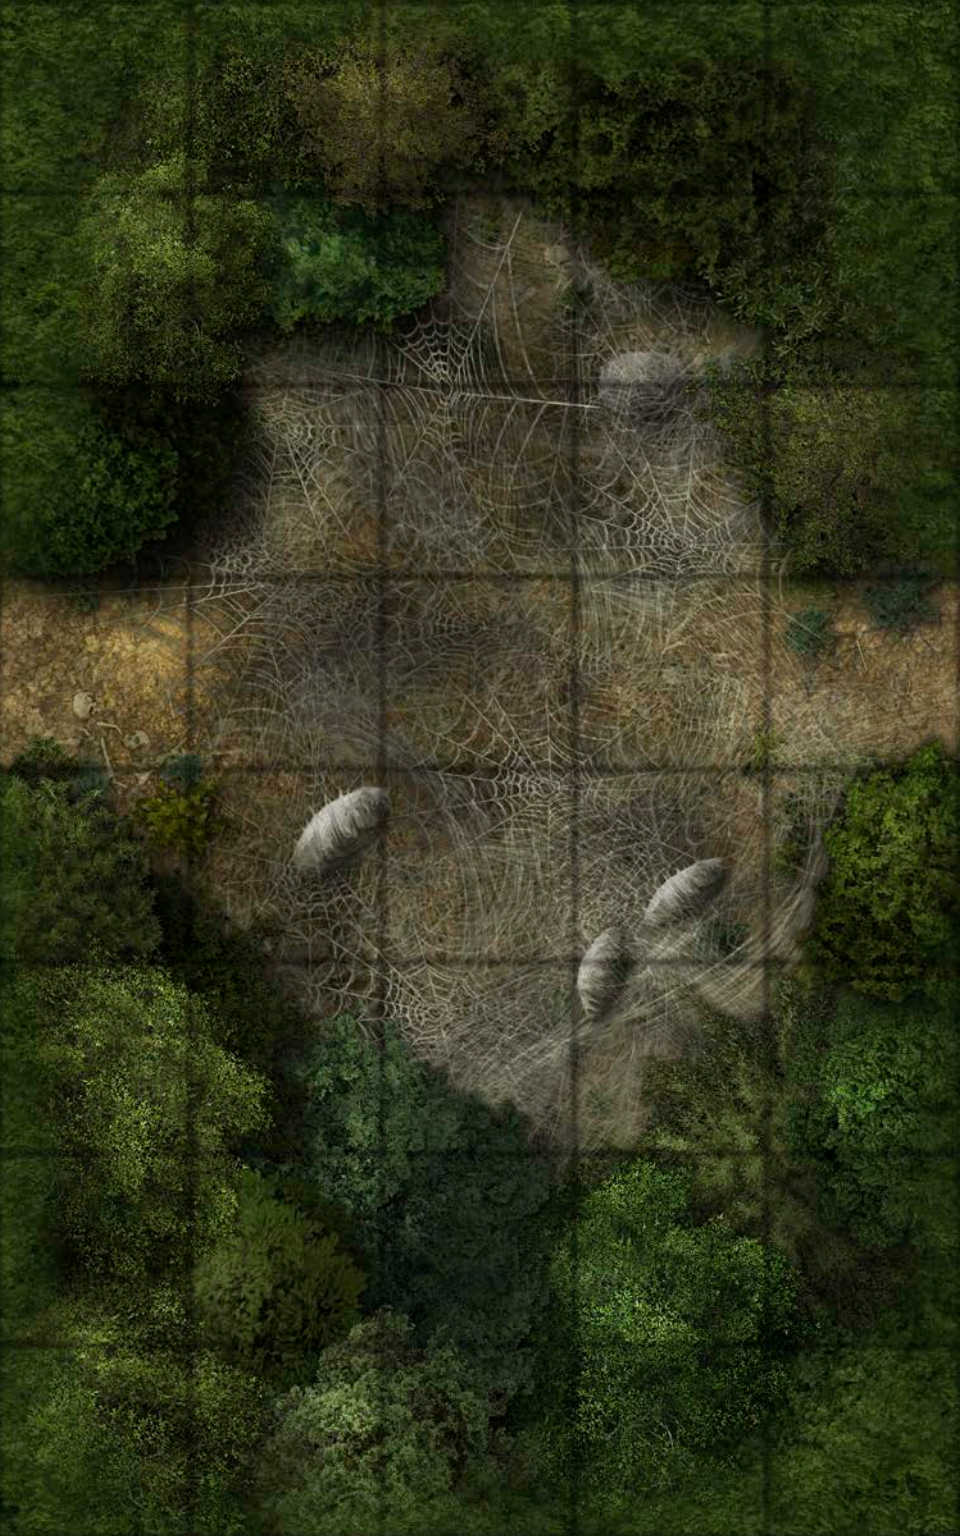

PATHFINDER[®] MAP PACK[™]

FOREST DANGERS

CONTAINS 18 FULL-COLOR MAP TILES

Wet, Dry, and Permanent Markers Erase from the Tiles

PATHFINDER MAP PACK

NO WALK IN THE PARK

Anything can hide among the trees and along the paths that wind through the woods, but who ever said every trail was safe? Whether the hapless travelers are merely passing through, tracking dangerous beasts, or seeking a lost ruin, the Game Master shouldn't have to sketch every feature. This Pathfinder Map Pack provides captivating 5" x 8" map tiles that can be combine with each other and *Map Pack: Forest Trails* to create a variety of perilous paths. Inside, you'll find 18 richly crafted map tiles, including:

- Rock Slide
- River Crossing
- Spider Webs
- Wild Fires
- Perilous Trails
- Swamp Border

Game Masters shouldn't waste their time sketching maps every time characters enter the woods. With *Pathfinder Map Pack: Forest Dangers*, you'll always have a threat ready when the adventurers brave the wilds!