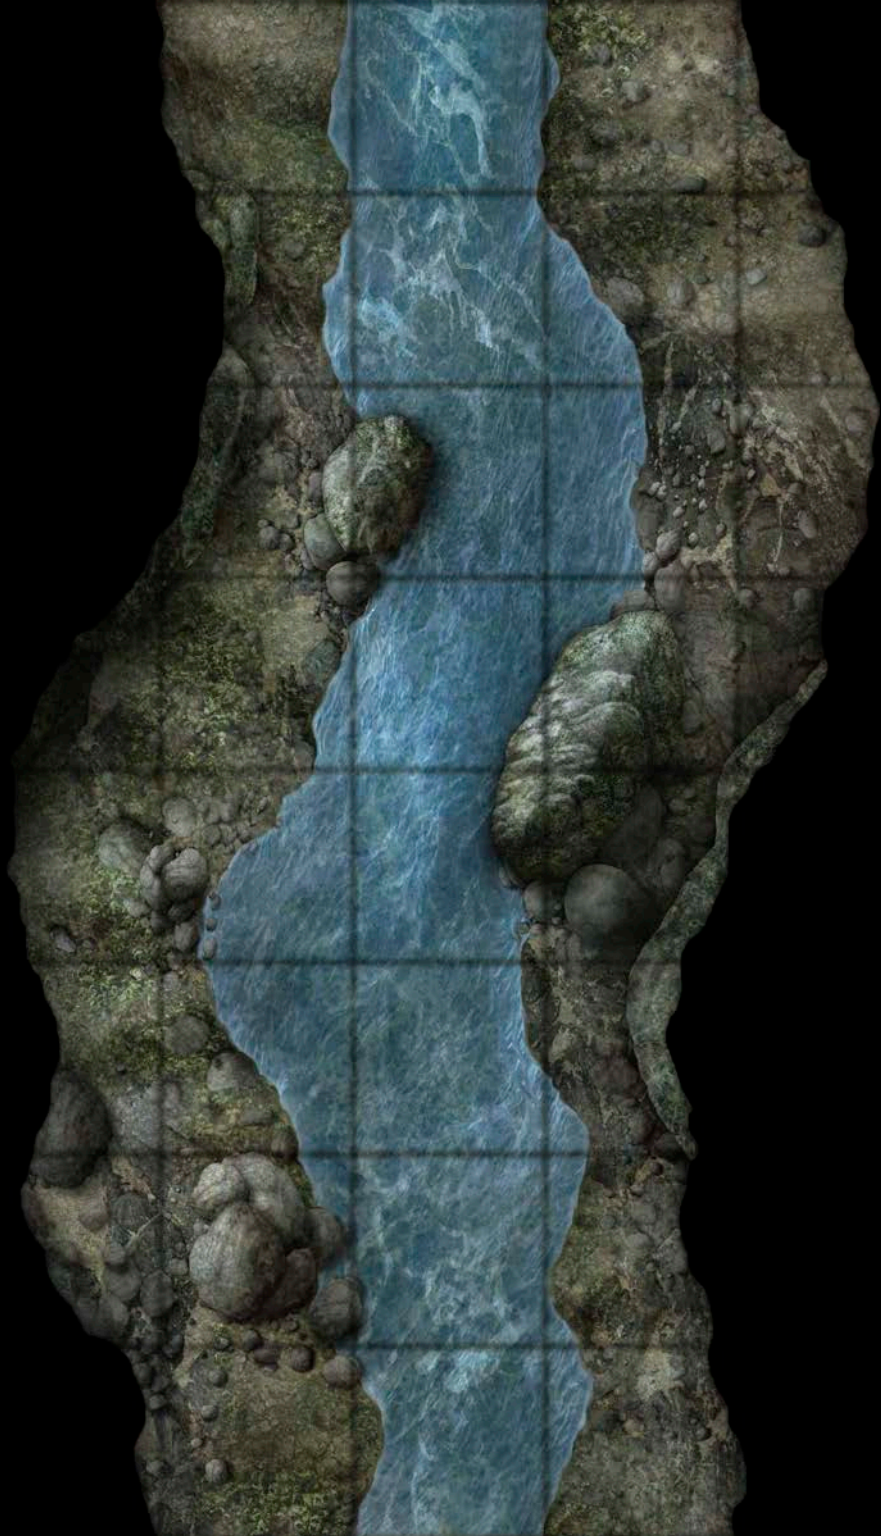

PATHFINDER **MAP PACK**

SEA CAVES

CONTAINS 18 FULL-COLOR MAP TILES

Wet, Dry, and Permanent Markers Erase from the Tiles

PATHFINDER MAP PACK

CAVES AND WAVES!

Racing waterways and violent rapids get even deadlier when they plunge underground. Whether your heroes are seeking buried treasure in flooded caves or making their escape from a subterranean stronghold, there's no need to sketch every cavernous bend and rocky waterway. This Pathfinder Map Pack provides stunningly illustrated 5" x 8" map tiles that can be positioned to form a variety of modular, customizable river configurations. Inside, you'll find 18 richly crafted map tiles, including:

- River Fork
- Severe Bend
- Rocky Narrows
- Sunken Rapids
- Underground Lake
- Cavernous Drain
- Caved-In Waterway
- River Confluence
- Fallen Boulders

Game Masters shouldn't waste their time drawing maps every time adventurers delve underground. With *Pathfinder Map Pack: Sea Caves*, you'll always be ready to ride the rockiest rapids!