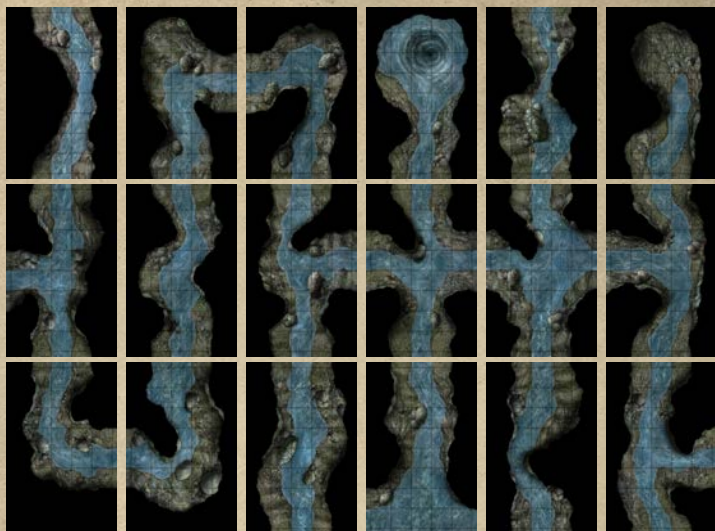

PATHFINDER **MAP PACK**

SEA CAVES

CONTAINS 18 FULL-COLOR MAP TILES

Wet, Dry, and Permanent Markers Erase from the Tiles

PATHFINDER MAP PACK

CAVES AND WAVES!

Racing waterways and violent rapids get even deadlier when they plunge underground. Whether your heroes are seeking buried treasure in flooded caves or making their escape from a subterranean stronghold, there's no need to sketch every cavernous bend and rocky waterway. This Pathfinder Map Pack provides stunningly illustrated 5" x 8" map tiles that can be positioned to form a variety of modular, customizable river configurations. Inside, you'll find 18 richly crafted map tiles, including:

- River Fork
- Severe Bend
- Rocky Narrows
- Sunken Rapids
- Underground Lake
- Cavernous Drain
- Caved-In Waterway
- River Confluence
- Fallen Boulders

Game Masters shouldn't waste their time drawing maps every time adventurers delve underground. With *Pathfinder Map Pack: Sea Caves*, you'll always be ready to ride the rockiest rapids!