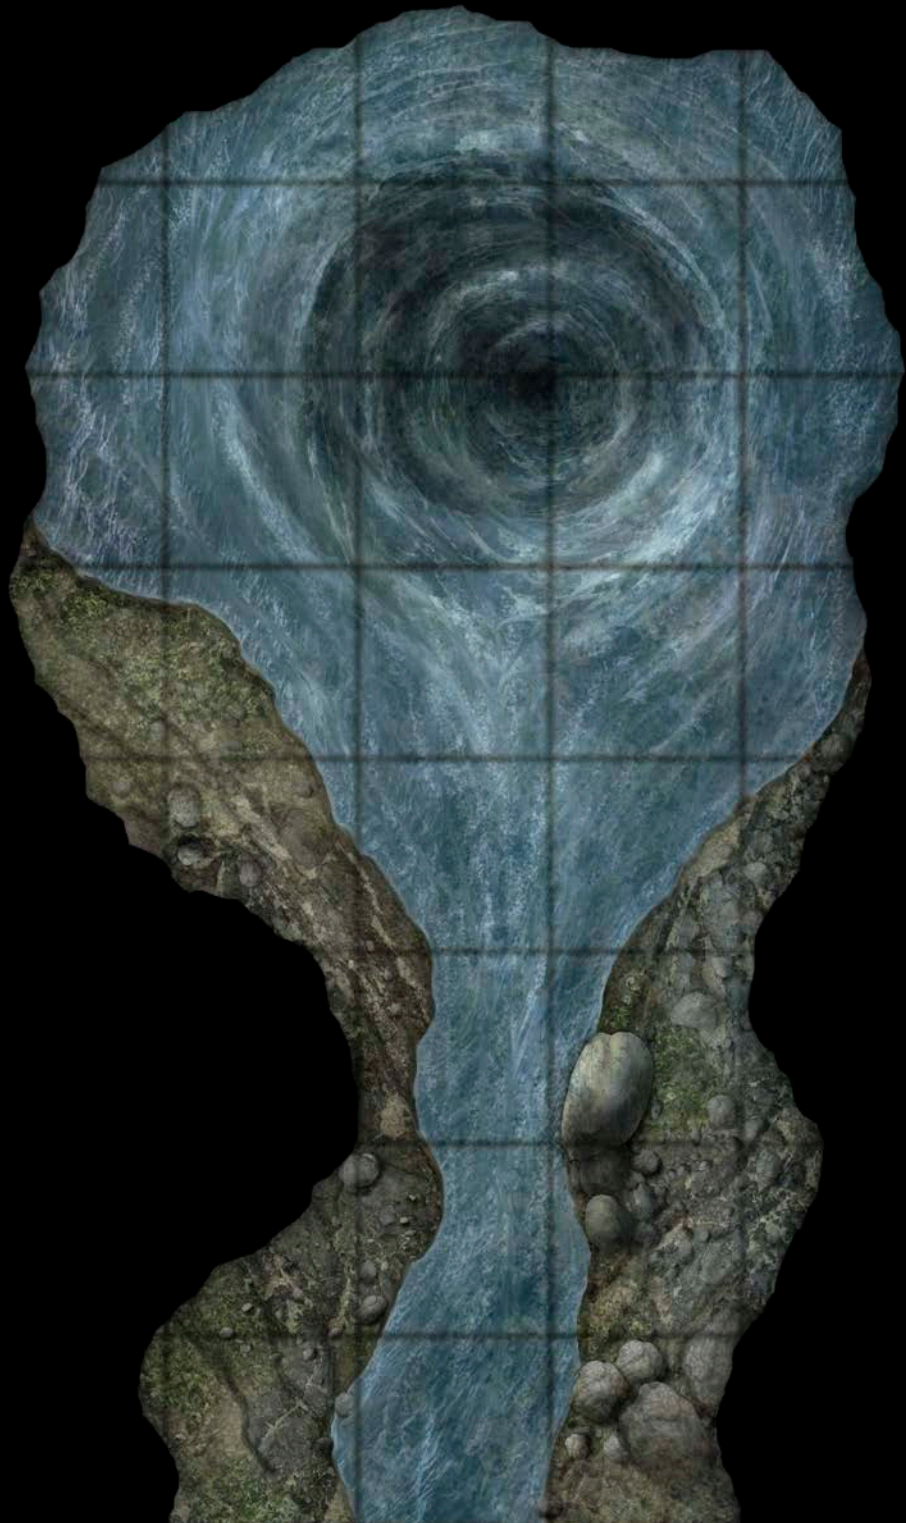

PATHFINDER **MAP PACK**

SEA CAVES

CONTAINS 18 FULL-COLOR MAP TILES

Wet, Dry, and Permanent Markers Erase from the Tiles

PATHFINDER MAP PACK

CAVES AND WAVES!

Racing waterways and violent rapids get even deadlier when they plunge underground. Whether your heroes are seeking buried treasure in flooded caves or making their escape from a subterranean stronghold, there's no need to sketch every cavernous bend and rocky waterway. This Pathfinder Map Pack provides stunningly illustrated 5" x 8" map tiles that can be positioned to form a variety of modular, customizable river configurations. Inside, you'll find 18 richly crafted map tiles, including:

- River Fork
- Severe Bend
- Rocky Narrows
- Sunken Rapids
- Underground Lake
- Cavernous Drain
- Caved-In Waterway
- River Confluence
- Fallen Boulders

Game Masters shouldn't waste their time drawing maps every time adventurers delve underground. With *Pathfinder Map Pack: Sea Caves*, you'll always be ready to ride the rockiest rapids!