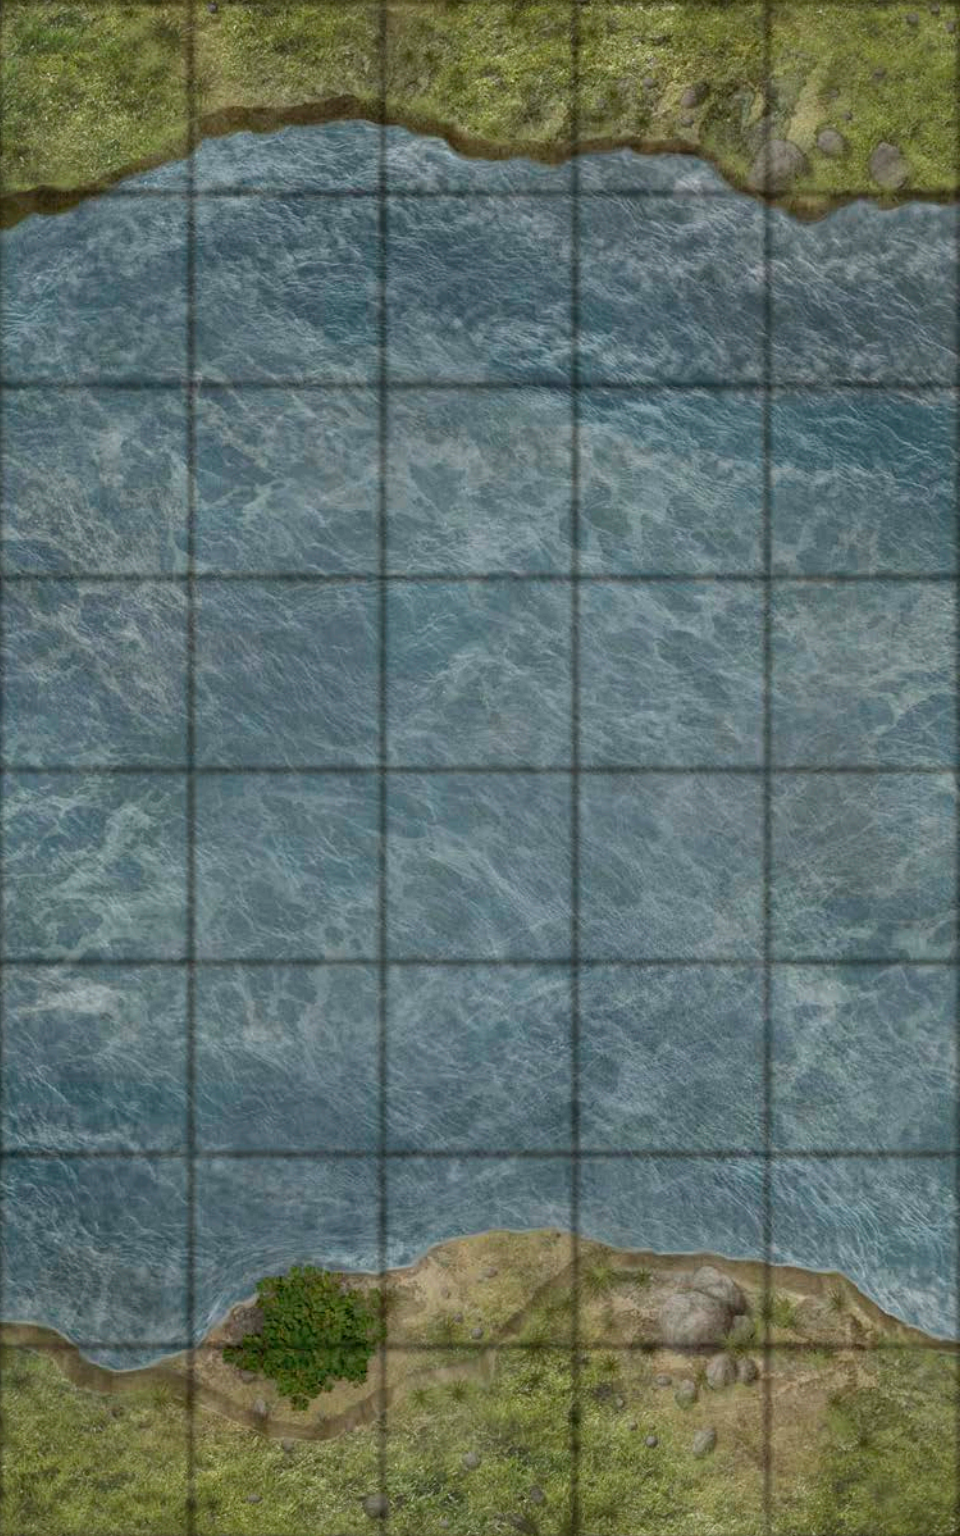

PATHFINDER **MAP PACK**

RIVER SYSTEM

CONTAINS 18 FULL-COLOR MAP TILES

Wet, Dry, and Permanent Markers Erase from the Tiles

PATHFINDER MAP PACK

TAKE ME TO THE RIVER!

The roar of a river's white waters can fill an adventurer's heart with hope of escaping pursuit or dread at facing an insurmountable obstacle. Whether your heroes are racing down the river in pursuit of villains or investigating rumors of aquatic monsters, there's no need to sketch every rill and eddy. This Pathfinder Map Pack provides stunningly illustrated 5" x 8" map tiles that can be positioned to form a variety of modular, customizable river configurations. Inside, you'll find 18 richly crafted map tiles, including:

- Fallen Tree
- Tributary Confluence
- Meandering Bend
- Sandy Banks
- Stony Crossing
- Cut Bank
- Flood-Swollen Waters
- Exposed Riverbed
- Rocky Rapids

Game Masters shouldn't waste their time drawing maps every time adventurers ford a river or board a boat. With *Pathfinder Map Pack: River System*, you'll always be ready to brave the rapids!