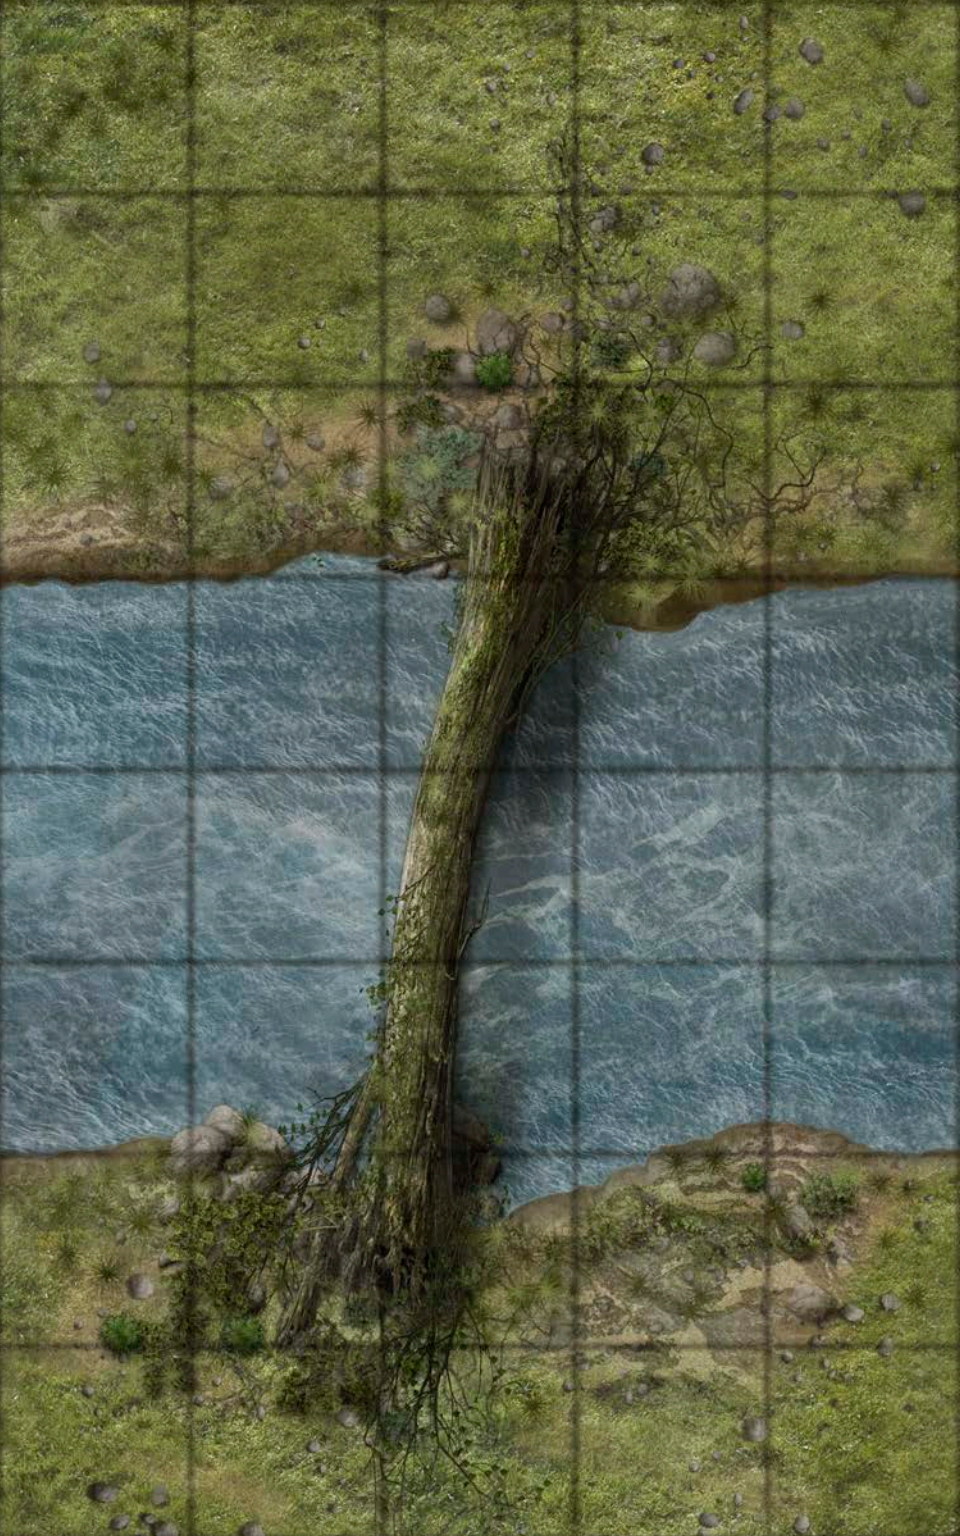

PATHFINDER **MAP PACK**

RIVER SYSTEM

CONTAINS 18 FULL-COLOR MAP TILES

Wet, Dry, and Permanent Markers Erase from the Tiles

PATHFINDER MAP PACK

TAKE ME TO THE RIVER!

The roar of a river's white waters can fill an adventurer's heart with hope of escaping pursuit or dread at facing an insurmountable obstacle. Whether your heroes are racing down the river in pursuit of villains or investigating rumors of aquatic monsters, there's no need to sketch every rill and eddy. This Pathfinder Map Pack provides stunningly illustrated 5" x 8" map tiles that can be positioned to form a variety of modular, customizable river configurations. Inside, you'll find 18 richly crafted map tiles, including:

- Fallen Tree
- Tributary Confluence
- Meandering Bend
- Sandy Banks
- Stony Crossing
- Cut Bank
- Flood-Swollen Waters
- Exposed Riverbed
- Rocky Rapids

Game Masters shouldn't waste their time drawing maps every time adventurers ford a river or board a boat. With *Pathfinder Map Pack: River System*, you'll always be ready to brave the rapids!